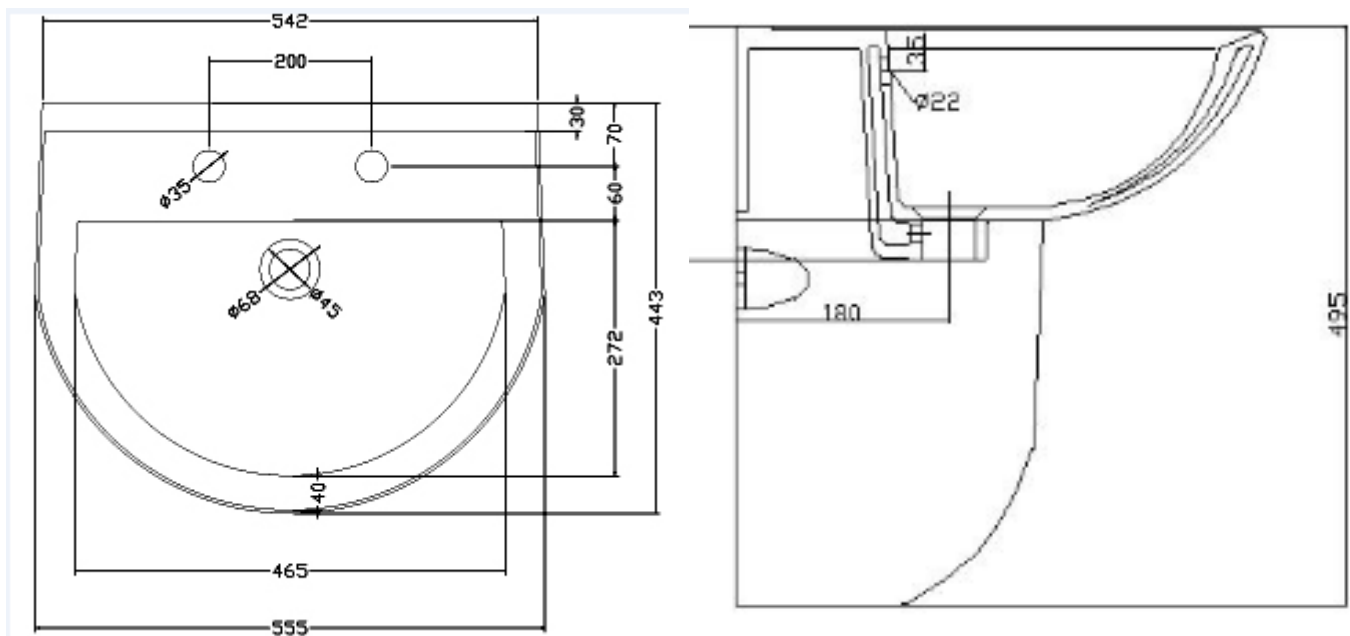

TECHNICAL DATASHEET

IVO 2TH BASIN & SEMI PEDESTAL

Barcode	5055369027484/ 5055275811252
Product Code	NCS222 & NCS207
Finishes	WHITE
Product Type	CERAMIC

Guarantee & Aftercare

During installation extra care must be taken to avoid damaging the fittings. We provide a 5 year guarantee against faulty workmanship or materials (excluding serviceable parts), providing they have been installed, cared for and used in accordance with our instructions.

ADDITIONAL INFORMATION—The pedestal complies with the following standards. (Image shows basin & pedestal). Basin taps not supplied.

- BS 3402: 1969: Specification for quality of vitreous china sanitary appliances
- BS EN 31 Pedestal wash basins
- BS 1188:1974: Ceramic wash basins and pedestals
- Water supply regulations 1999