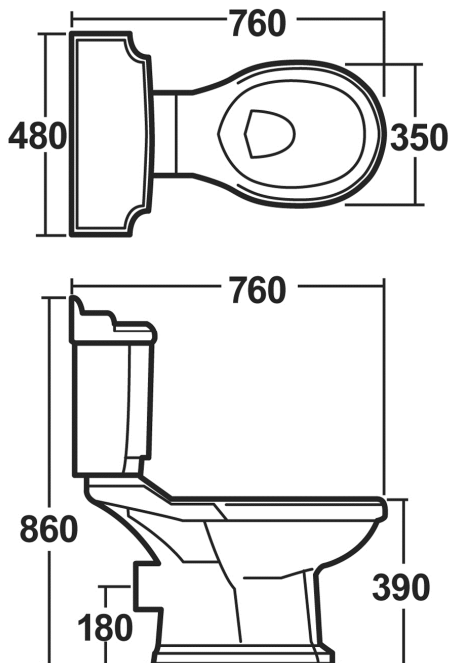

TECHNICAL DATASHEET

LEGEND CLOSE COUPLED PAN & SOFT CLOSE SEAT

Barcode	5060272822699
Product Code	NCS400
Finishes	WHITE
Product Type	CERAMIC

Guarantee & Aftercare

During installation extra care must be taken to avoid damaging the fittings. We provide a 5 year guarantee against faulty workmanship or materials (excluding serviceable parts), providing they have been installed, cared for and used in accordance with our instructions.

ADDITIONAL INFORMATION—The WC pan complies with the following standards. (Image shows cistern and pan,).

- BS 3402: 1969: Specification for quality of vitreous china sanitary appliances
- BS EN 33 WC pans with close coupled cistern, connecting dimensions
- BS EN 997 WC pans with integral trap.
- Water supply regulations 1999