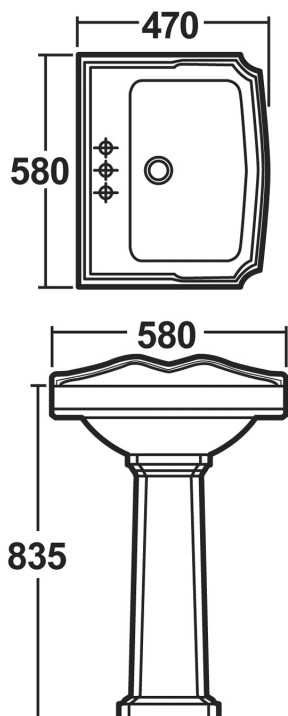

LEGEND PEDESTAL

Barcode 5060272822675

Product Code NCS403

Finishes WHITE

Product Type CERAMIC

Guarantee & Aftercare

During installation extra care must be taken to avoid damaging the fittings. We provide a 5 year guarantee against faulty workmanship or materials (excluding serviceable parts), providing they have been installed, cared for and used in accordance with our instructions.

ADDITIONAL INFORMATION—The pedestal complies with the following standards. (Image shows basin & pedestal). Mono basin mixer not supplied.

- BS 3402: 1969: Specification for quality of vitreous china sanitary appliances
- BS EN 31 Pedestal wash basins
- BS 1188:1974: Ceramic wash basins and pedestals
- Water supply regulations 1999