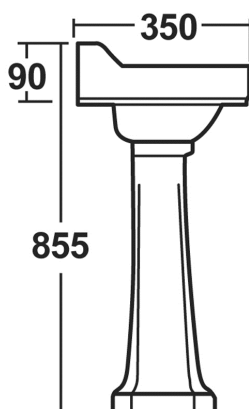

CARLTON PEDESTAL

Barcode 5055369038688

Product Code NCS883

Finishes WHITE

Product Type CERAMIC

Guarantee & Aftercare

During installation extra care must be taken to avoid damaging the fittings. We provide a 5 year guarantee against faulty workmanship or materials (excluding serviceable parts), providing they have been installed, cared for and used in accordance with our instructions.

ADDITIONAL INFORMATION—The pedestal complies with the following standards. (Image shows basin & pedestal). Mono basin mixer not supplied.

- BS 3402: 1969: Specification for quality of vitreous china sanitary appliances
- BS EN 31 Pedestal wash basins
- BS 1188:1974: Ceramic wash basins and pedestals
- Water supply regulations 1999