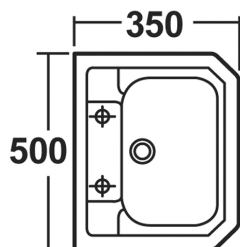

CARLTON PEDESTAL

Barcode 5055369038688

Product Code NCS883

Finishes WHITE

Product Type CERAMIC

Guarantee & Aftercare

During installation extra care must be taken to avoid damaging the fittings. We provide a 5 year guarantee against faulty workmanship or materials (excluding serviceable parts), providing they have been installed, cared for and used in accordance with our instructions.

ADDITIONAL INFORMATION—The pedestal complies with the following standards. (Image shows basin & pedestal). Mono basin mixer not supplied.

- BS 3402: 1969: Specification for quality of vitreous china sanitary appliances
- BS EN 31 Pedestal wash basins
- BS 1188:1974: Ceramic wash basins and pedestals
- Water supply regulations 1999