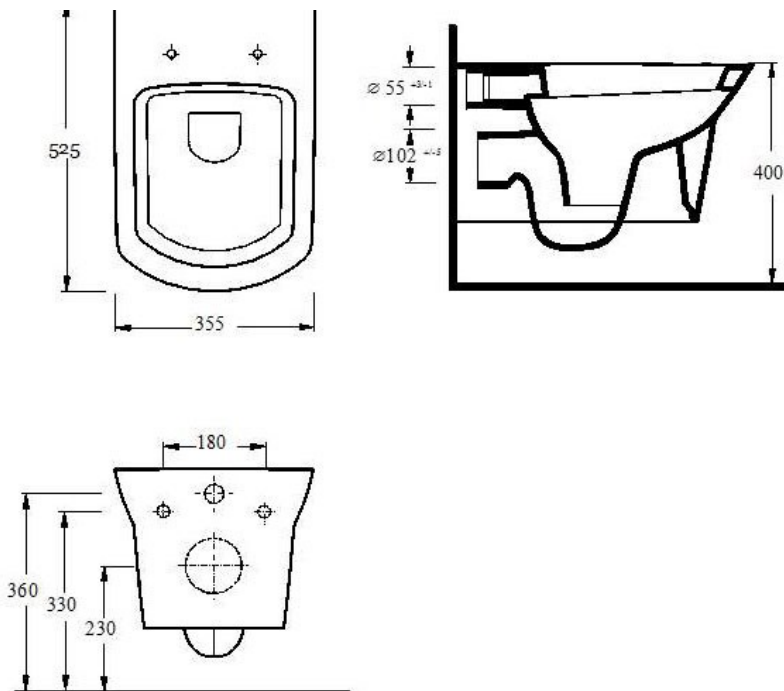

CLARA WALL HUNG PAN & S/C SEAT

Barcode 5055369063338/5055369063345

Product Code NCT300C/NCT699

Finishes WHITE

Product Type CERAMIC

Requirement Suitable for all plumbing systems

Guarantee & Aftercare

During installation extra care must be taken to avoid damaging the fittings. We provide a 5 year guarantee against faulty workmanship or materials (excluding serviceable parts), providing they have been installed, cared for and used in accordance

ADDITIONAL INFORMATION—The cistern & fittings comply with the following standards. (Image shows cistern and pan).

with our instructions.

- BS 3402: 1969: Specification for quality of vitreous china sanitary appliances