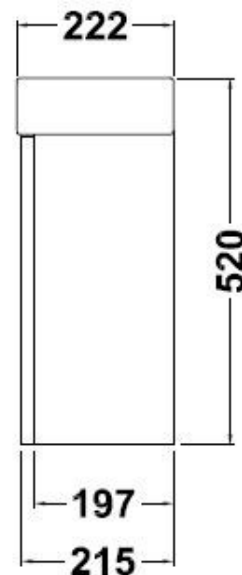

TECHNICAL DATASHEET

COMPACT CABINET & BASIN

Barcode	5055369046546
Product Code	NVX182
Finishes	WHITE
Product Type	BATHROOM FURNITURE

Guarantee & Aftercare

During installation extra care must be taken to avoid damaging the fittings. We provide a 5 year guarantee against faulty workmanship or materials (excluding serviceable parts), providing they have been installed, cared for and used in accordance with our instructions.

ADDITIONAL INFORMATION

- ◆ CERAMIC BASIN WITH OVERFLOW
- ◆ MONO NOT INCLUDED

Height	480mm
Width	400mm
Depth	222mm

CUSTOMER CARE:

For further information please call 01282 446789