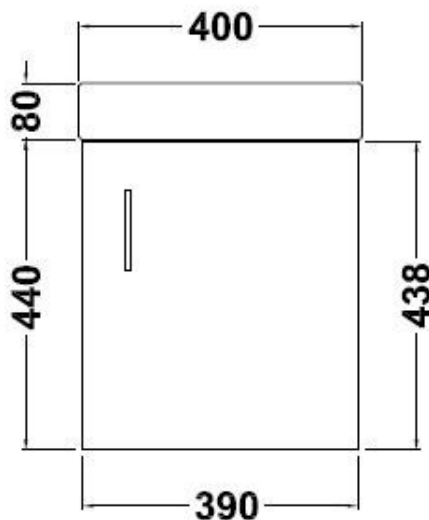

TECHNICAL DATASHEET

COMPACT CABINET & BASIN

Barcode	5055369046546
Product Code	NVX182
Finishes	WHITE
Product Type	BATHROOM FURNITURE

Guarantee & Aftercare

During installation extra care must be taken to avoid damaging the fittings. We provide a 5 year guarantee against faulty workmanship or materials (excluding serviceable parts), providing they have been installed, cared for and used in accordance with our instructions.

ADDITIONAL INFORMATION

- ◆ CERAMIC BASIN WITH OVERFLOW
- ◆ MONO NOT INCLUDED

Height	480mm
Width	400mm
Depth	222mm

CUSTOMER CARE:

For further information please call 01282 446789