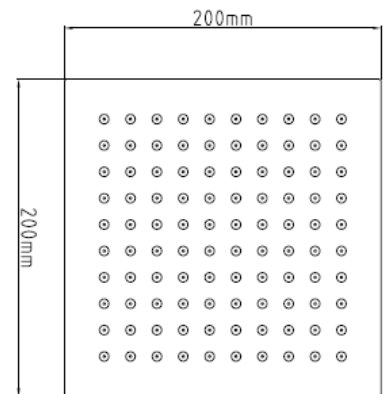

Guarantee & Aftercare

During installation extra care must be taken to avoid damaging the fittings. We provide a 5 year guarantee against faulty workmanship or materials (excluding serviceable parts), providing they have been installed, cared for and used in accordance with our instructions.

Colours change every 5 secs—Red, Blue, Green, Purple