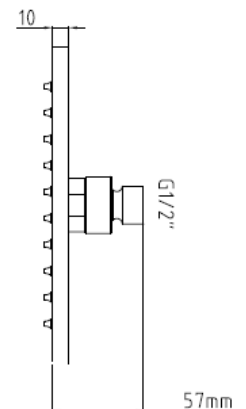

Guarantee & Aftercare

During installation extra care must be taken to avoid damaging the fittings. We provide a 5 year guarantee against faulty workmanship or materials (excluding serviceable parts), providing they have been installed, cared for and used in accordance with our instructions.

Colours change every 5 secs—Red, Blue, Green, Purple