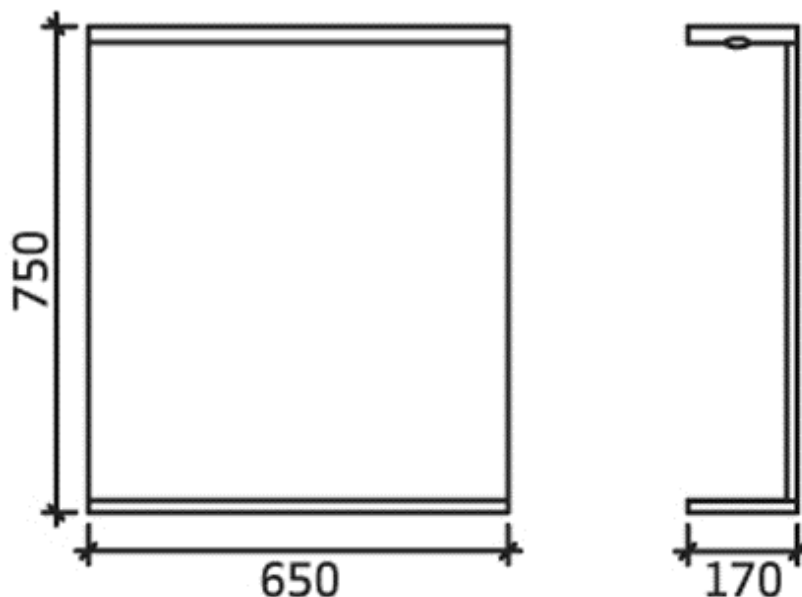

TECHNICAL DATASHEET

650mm MIRROR

Barcode	5055146186069
Product Code	VTY008
Finishes	HIGH GLOSS WHITE
Product Type	BATHROOM FURNITURE

Guarantee & Aftercare

During installation extra care must be taken to avoid damaging the fittings. We provide a 5 year guarantee against faulty workmanship or materials (excluding serviceable parts), providing they have been installed, cared for and used in accordance with our instructions.

ADDITIONAL INFORMATION

Height	750mm
Width	650mm
Depth	170mm

- ◆ Supplied Rigid
- ◆ High Quality Gloss Finish

CUSTOMER CARE:

For further information please call 01282 446789