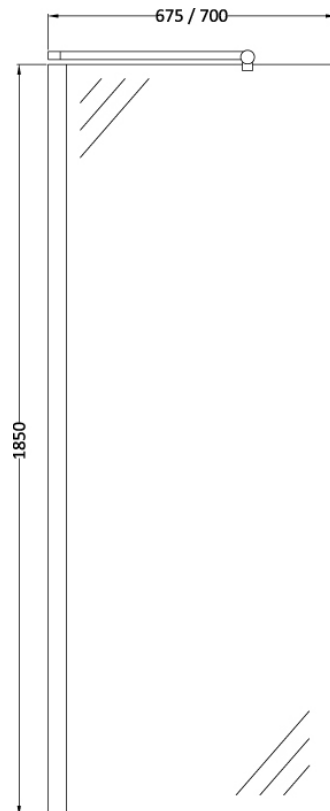

TECHNICAL DATASHEET

WETROOM SCREEN

Barcode	5055369005123
Product Code	WRS070
Finishes	STAINLESS STEEL
Product Type	WETROOM SCREEN

ADDITIONAL INFORMATION

- ◆ Stainless steel fixing bracket with rotating joint
- ◆ 8mm toughened safety glass
- ◆ Shower tray sold separately

Screen size	700mm
Adjustment range	675 - 700mm
Height	1850mm

CUSTOMER CARE:

For further information please call 01282 446789