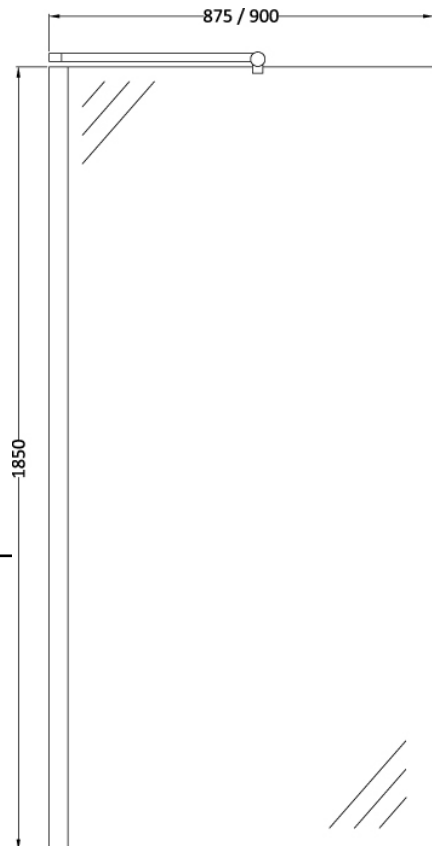

WETROOM SCREEN

Barcode	5055369001743
Product Code	WRS090
Finishes	STAINLESS STEEL
Product Type	WETROOM SCREEN

ADDITIONAL INFORMATION

- ◆ fixing bracket with rotating joint
- ◆ 8mm toughened safety glass
- ◆ Shower tray sold separately

Screen size	900mm
Adjustment range	875 - 900mm
Height	1850mm

CUSTOMER CARE:

For further information please call 01282 446789