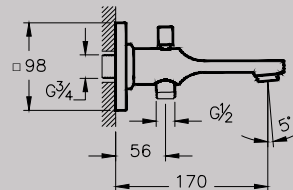

Bath spout A42491, chrome, £71*
Rec. Minimum pressure: 1.0 bar