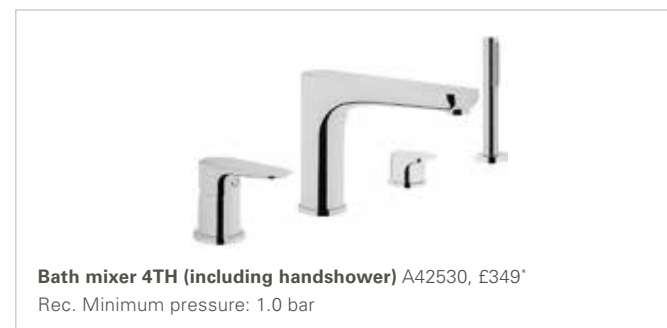

BRASSWARE SUIT L

Above: Bath/shower mixer A42488, chrome, £223*

BRASSWARE X-LINE

BRASSWARE X-LINE

BRASSWARE X-LINE

BRASSWARE X-LINE

BRASSWARE X-LINE

Built-in shower mixer, 1-way (exposed part) A42267, £123*
Rec. Minimum pressure: 1.0 bar
Must be used in conjunction with V-Box A42262