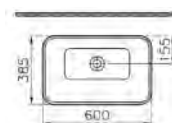

PRODUCT CODE:
4425B003-0016

PRODUCT DESCRIPTION:
Geo rectangular bowl, 60cm,
no overflow hole

PRICE*:
£347