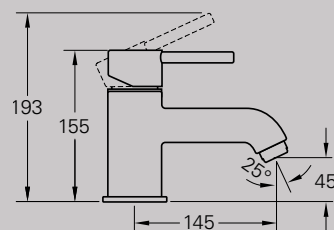

Basin taps A42362, £89*
Rec. Minimum pressure: 0.5 bar

Tall basin mixer A41990, £144*
Rec. Minimum pressure: 0.5 bar

Bidet mixer with pop-up waste A41988, £156*
Rec. Minimum pressure: 0.5 bar

Mono bath filler A42111, £224*
Rec. Minimum pressure: 1.0 bar