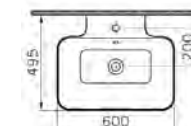

PRODUCT CODE:
4426B003-0001 1TH

PRODUCT DESCRIPTION:
Geo rectangular washbasin, 60cm

PRICE*:
£298

FURNITURE OPTIONS

PRODUCT CODE:
80104

PRODUCT DESCRIPTION:
Bracket without towel holder,
3x47x18cm, chrome

PRICE*:
£100