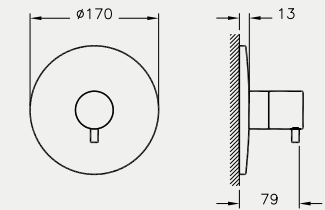

V-Box (concealed part) A42262 for: (A42265, A42268, A42271, A42274, A42277), £81*
Rec. Minimum pressure: 1.0 bar