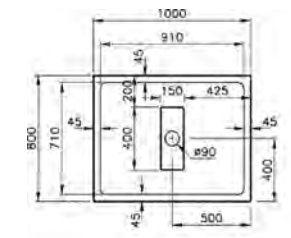

PRODUCT CODE:
54230028000

PRODUCT DESCRIPTION:
Flat shower tray, 100x80cm

PRICE*:
£330

COMPATIBLE WITH:
5601089 Shower waste and trap, £77

PRODUCT CODE:
54240028000

PRODUCT DESCRIPTION:
Flat shower tray, 100x100cm