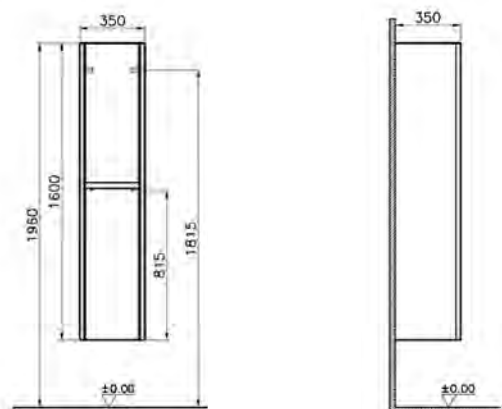

PRODUCT DESCRIPTION:

Tall unit with 2 doors,
 35x35x160cm

PRICE*:

£840

FURNITURE T4

PRODUCT CODE:

56454 High gloss white
 Left hand hinged
 56455 High gloss white
 Right hand hinged
 52976 Hacienda brown
 Left hand hinged
 52977 Hacienda brown
 Right hand hinged
 55058 Hacienda black
 Left hand hinged
 55062 Hacienda black
 Right hand hinged