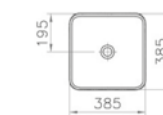

COMPATIBLE WITH:

A45148 Waste set, chrome, £57
A45149 Waste set, push open, chrome, £62