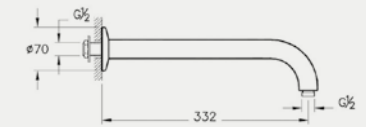

SHOWER SYSTEMS – COMPLETE SOLUTIONS

Option III, complete shower solution, 1-way A49244, £336*

Includes:

Long connection pipe, wall-mounted A45651 / Rain Q showerhead A45707 / Suit U built-in thermostatic bath/shower mixer A42291 / V-Box concealed part A42262

Rec. Minimum pressure: 1.0 bar

SHOWER SYSTEMS – COMPLETE SOLUTIONS

Option IV, complete shower solution, 2-way A49245, £532*

Includes:

Long connection pipe, wall-mounted A45651 / Rain L showerhead A45708 / Samba handshower with slide rail, 3F A45680 / Handshower outlets for shower kit A45223 / X-Line built-in thermostatic bath/shower mixer A42270 / V-Box concealed part A42262

Rec. Minimum pressure: 1.0 bar