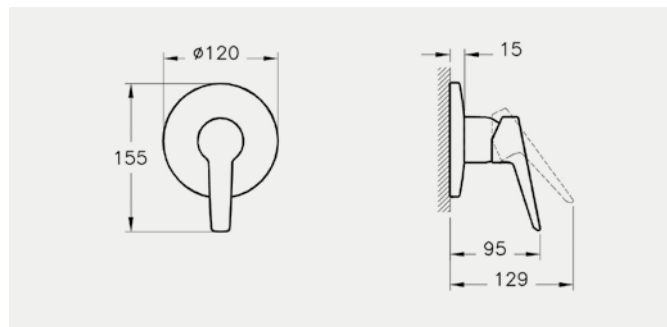

Shower mixer A42445, £87*
Rec. Minimum pressure: 0.5 bar

BRASSWARE SOLID S

BRASSWARE SOLID S

ACCESSORIES

VitrA accessories beautifully complement all our bathroom and brassware ranges whilst contributing their own finesse. A wide selection of exquisitely designed items, including holders, hooks, mirrors and towel rails, all crafted from high quality materials, are supplied with a 5-year guarantee.