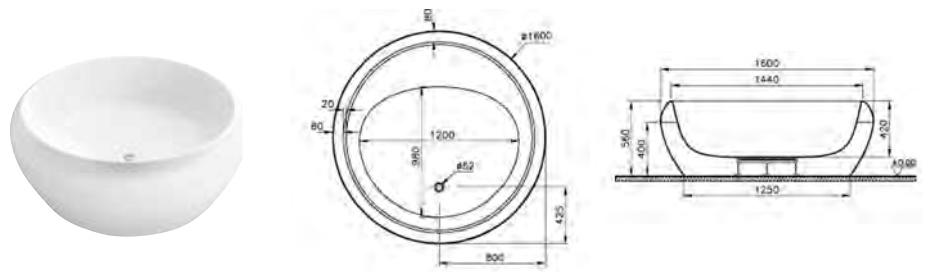

PRODUCT CODE:
52980001000

PRODUCT DESCRIPTION:
Round bath, Ø160cm,
(including leg set, panel and waste)

PRICE*:
£4775