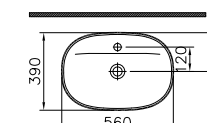

PRICE*:

White £255
Matt white £307
Matt black £357
Black £357