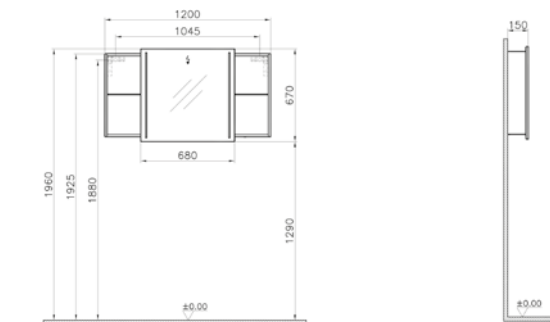

PRICE*:

Chestnut £1266
High gloss grey £1206

PRODUCT CODE:

56485 Chestnut
56486 High gloss grey

PRODUCT DESCRIPTION:

Illuminated mirror cabinet
with sliding door, 150cm