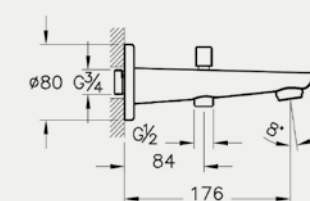

BRASSWARE SENTO

BRASSWARE SENTO