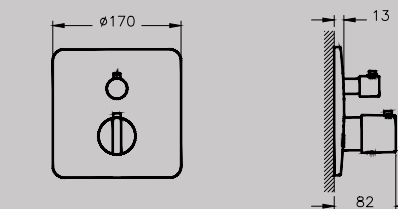

BRASSWARE SUIT L

BRASSWARE SUIT L