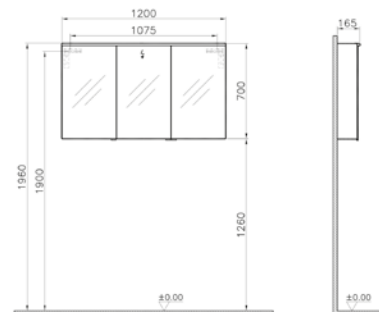

PRICE*:

£1017

SHELVES UNIVERSAL

PRODUCT CODE:

- 56885 High gloss white
- 56874 Grey oak
- 56883 Metallic mink
- 56875 Waved natural wood
- 56884 Anthracite
- 56886 High gloss grey birch
- 56887 Hacienda brown

PRODUCT DESCRIPTION:

Shelf, 45cm

PRICE*:

£34

SHELVES UNIVERSAL

PRODUCT CODE:

- 56906 High gloss white
- 56897 Grey oak
- 56904 Metallic mink
- 56898 Waved natural wood
- 56905 Anthracite
- 56907 High gloss grey birch
- 56908 Hacienda brown

PRODUCT DESCRIPTION:

Shelf, 60cm

PRICE*:

£44

PRODUCT CODE:

- 56927 High gloss white
- 56918 Grey oak
- 56925 Metallic mink
- 56919 Waved natural wood
- 56926 Anthracite
- 56928 High gloss grey birch
- 56929 Hacienda brown

PRODUCT DESCRIPTION:

Shelf, 80cm

PRICE*:

£50

PRODUCT CODE:

- 56948 High gloss white
- 56939 Grey oak
- 56946 Metallic mink
- 56940 Waved natural wood
- 56947 Anthracite
- 56949 High gloss grey birch
- 56950 Hacienda brown

PRODUCT DESCRIPTION:

Shelf, 100cm

PRICE*:

£55