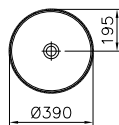

PRICE*:

White £233
Matt white £280
Black £256
Matt black £256