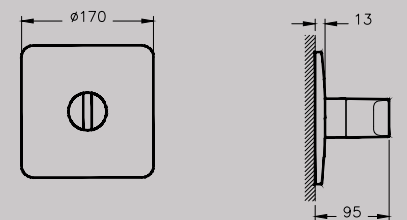

V-Box (concealed part) A42262 for: (A42288, A42289, A42290, A42291, A42292), £81*
Rec Minimum pressure: 1.0 bar