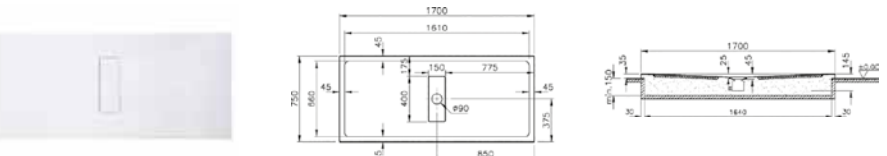

PRODUCT CODE:
54280028000

PRODUCT DESCRIPTION:
Flat shower tray, 170x75cm

PRICE*:
£476

COMPATIBLE WITH:
5601089 Shower waste and trap, £77