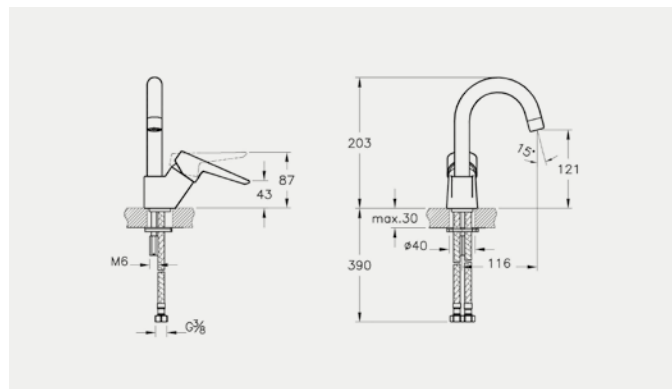

BRASSWARE SOLID S

BRASSWARE SOLID S