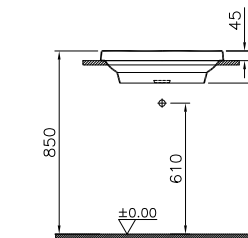

PRICE*:

White £256
Matt white £307
Black £346
Matt black £346