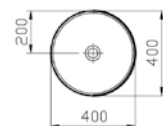

COMPATIBLE WITH:

A45148 Waste set, chrome, £57
A45149 Waste set, push open, chrome, £62