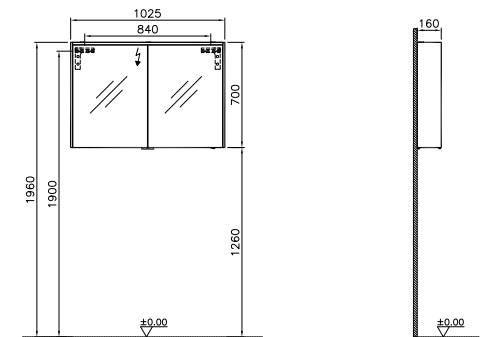

PRICE*:

£1039