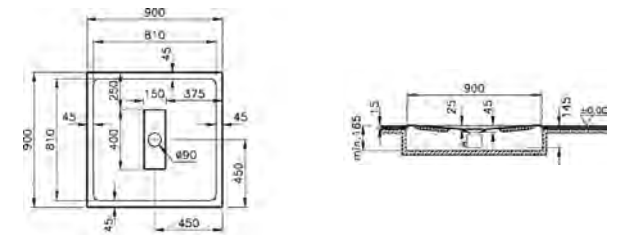

PRICE':
£399

COMPATIBLE WITH:
5601089 Shower waste and trap, £77

PRODUCT CODE:
54590028000

PRODUCT DESCRIPTION:
Zero to surface shower tray, 100x80cm

PRICE':
£425

COMPATIBLE WITH:
5601089 Shower waste and trap, £77