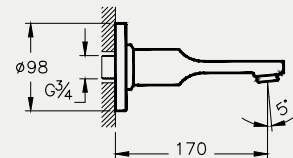

BRASSWARE SUIT L

BRASSWARE SUIT L