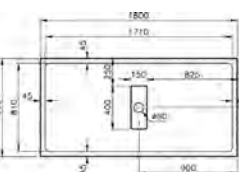

PRODUCT CODE:
54650028000

PRODUCT DESCRIPTION:
Zero to surface shower tray, 180x90cm

PRICE*:
£740

COMPATIBLE WITH:
5601089 Shower waste and trap, £77