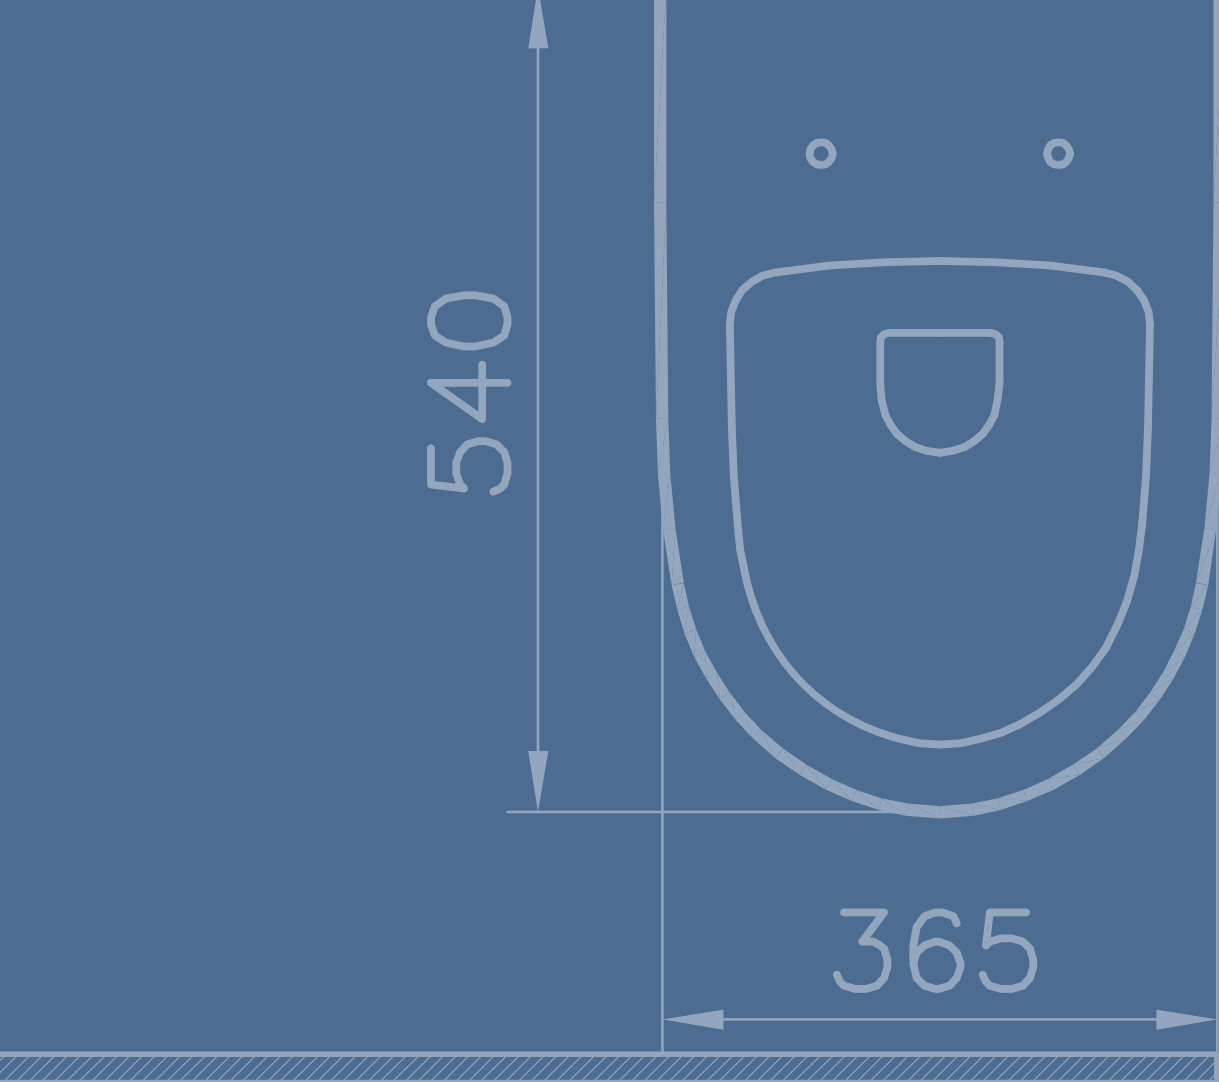

Please note: TH = Tap hole / RH = Right hand / LH = Left hand / **Dimensions ordered by:** width x depth x height. Unless stated, compatible items are not included

DESIGNER RANGES

V-CARE	238
ISTANBUL	238
MEMORIA	243
OUTLINE	249
WATER JEWELS	250
FRAME	253
T4	263
M-LINE	269
M-LINE INFINIT	278
NEST	282
NEST TRENDY	290
SENTO	294
SYSTEM INFINIT	306
OPTIONS	307