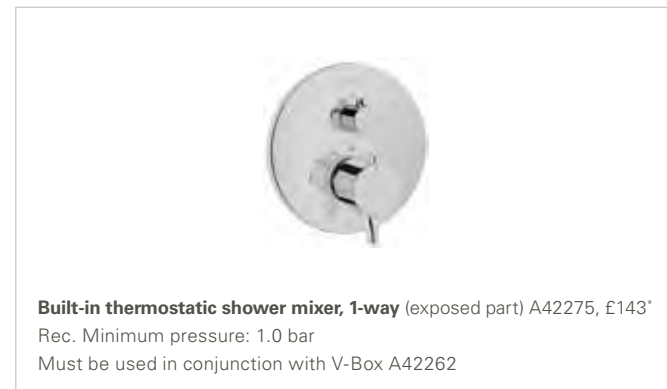

BRASSWARE NEST