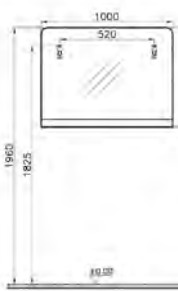

£508

PRODUCT CODE:

56155

PRODUCT DESCRIPTION:

Mirror with shelf, 100cm

PRICE*:

£560

MIRRORS NEST