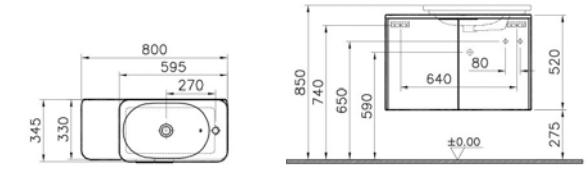

COMPATIBLE WITH:

5689 Countertop washbasin,
60x35cm, £189