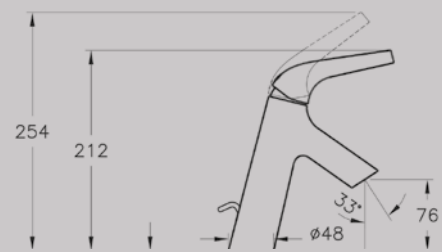

BRASSWARE X-LINE

Above: Bath/shower mixer (handshower not included) A42324, £200*

BRASSWARE DYNAMIC S

BRASSWARE DYNAMIC S

BRASSWARE NEST

Basin mixer A42300, £109*
Rec. Minimum pressure: 0.5 bar

Basin mixer with pop-up waste A42308, £137*
Rec. Minimum pressure: 0.5 bar