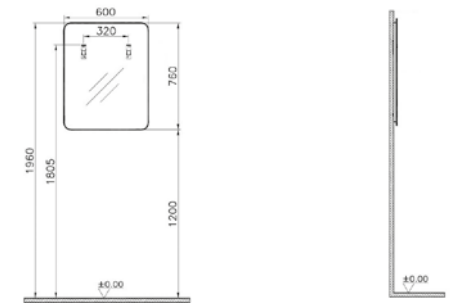

PRODUCT CODE:

56156

PRODUCT DESCRIPTION:

Mirror, 60cm

PRICE*:

£308

PRODUCT CODE:

56157