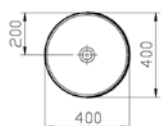

COMPATIBLE WITH:

A45148 Waste set, chrome, £57
A45149 Waste set, push open, chrome, £62