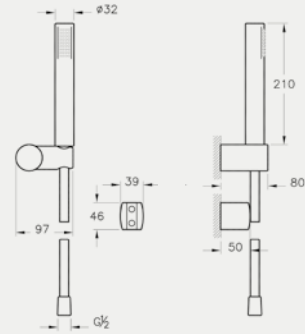

Style X handshower without slide rail A45539, £89*

Samba handshower without slide rail A45679, £57*

SHOWER SYSTEMS

Sense handshower without slide rail A45683, £66*

Solo C handshower without slide rail A45675, £48*