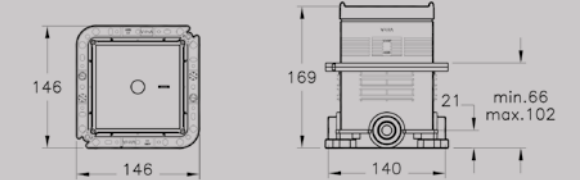

BRASSWARE MINIMAX S

BRASSWARE MINIMAX S