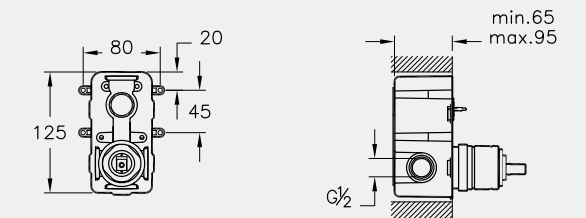

BRASSWARE NEST

BRASSWARE NEST