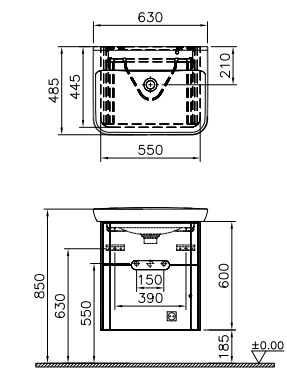

COMPATIBLE WITH:

6397L003-0159 Ceramic waste cover, £37
61069 4 legs, £33