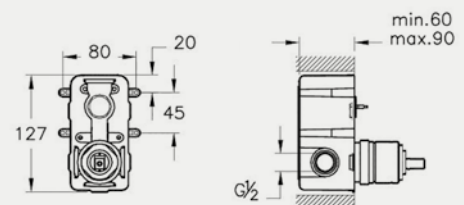

BRASSWARE SUIT L

BRASSWARE SUIT L