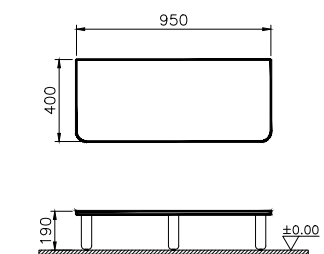

PRODUCT CODE:

60872 Oak

PRODUCT DESCRIPTION:

Console with legs, 95cm

PRICE*:

£206

COMPATIBLE WITH:

Sento tall units and medium units