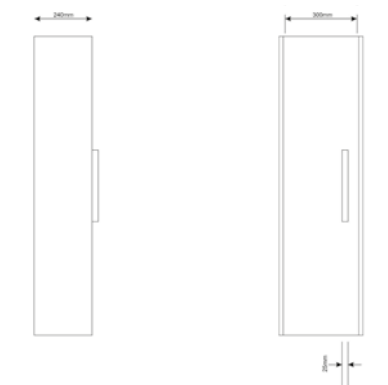

PRODUCT CODE:

63427 High gloss white
63426 Gloss dark grey**
63425 Dark elm

PRODUCT DESCRIPTION:

Tall unit, reversible, 24cm

PRICE*:

£288

MIRRORS M-LINE

PRODUCT CODE: