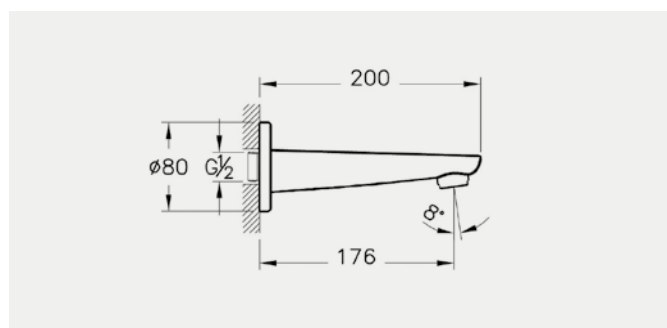

Shower mixer A42445, £87*
Rec. Minimum pressure: 0.5 bar

BRASSWARE SOLID S

BRASSWARE SOLID S

ACCESSORIES

VitrA accessories beautifully complement all our bathroom and brassware ranges whilst contributing their own finesse. A wide selection of exquisitely designed items, including holders, hooks, mirrors and towel rails, all crafted from high quality materials, are supplied with a 5-year guarantee.