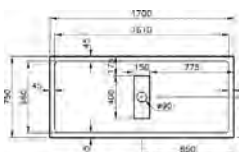

PRODUCT CODE:
54640028000

PRODUCT DESCRIPTION:
Zero to surface shower tray, 170x75cm

PRICE*:
£606

COMPATIBLE WITH:
5601089 Shower waste and trap, £77