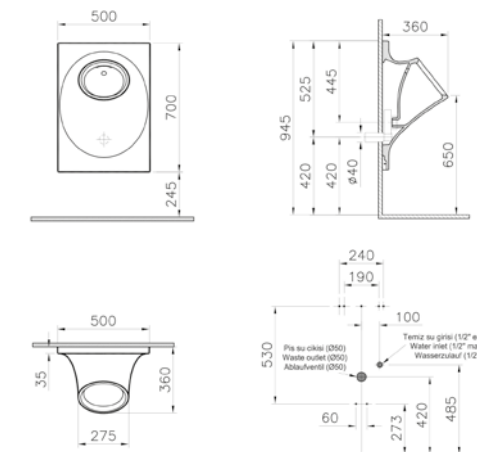

PRODUCT DESCRIPTION:

Urinal with integrated
electronic flusher

PRICE*:

White £1135
Black £1532

FURNITURE ISTANBUL

PRODUCT CODE:
60077 White
60069 Olive green
60073 Burgundy

PRODUCT DESCRIPTION:
Washbasin unit with 1 drawer,
100cm (including Infnit
mineral cast washbasin)*