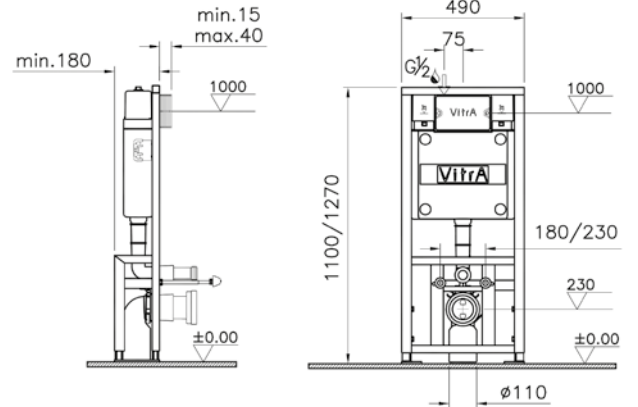

742-4800-01
3/6 litres wall-hung frame £268

742-4800-02
2.5/4 litres wall-hung frame £268

Installation type:
Front wall: Lightweight construction
Back wall: Lightweight construction

Control type:
Dual flush

Volume of water:
3/6 litres (adjustable to be used at 2.5/4 litres)
2.5/4 litres (adjustable to be used at 3/6 litres)

Working pressure: 0.5-10 bar

Weight: 20kg