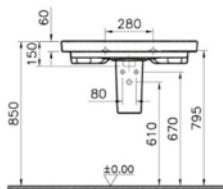

PRODUCT CODE:
5682B003-0001 1TH
5682B003-0033 3TH

PRODUCT DESCRIPTION:
Washbasin, 80cm for wall-hung, pedestal and countertop use

PRICE*:
£224

COMPATIBLE WITH:
5691 Half pedestal £130
5690 Pedestal £130