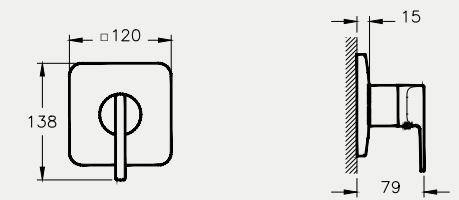

SHOWER SYSTEMS – MINIBOX