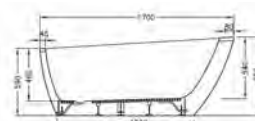

BATHTUBS SILENCE

PRODUCT CODE:
54300001000

PRODUCT DESCRIPTION:
Bath, 170x90cm (including leg set, panel and waste)

PRICE*:
£3340