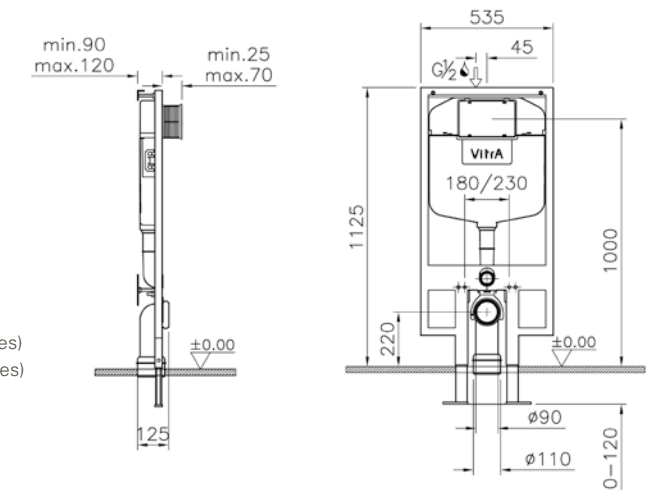

For horizontal drainage connection please order 436448YP and 436293YP

COMPATIBLE FLUSH PLATES

MECHANICAL

Available in:
A range of other colour finishes. Suitable for all frames, excluding Select (not compatible with 760 frames)

PNEUMATIC

Available in:
White, matt black, chrome plated or matt chrome plated. Not compatible with 748 or 760 frames

ELECTRONIC*

Available in:
Chrome plated or matt chrome plated. Not compatible with 760 frames

*Requires 300-1021 Electronic mechanism installation set must be installed during wall application