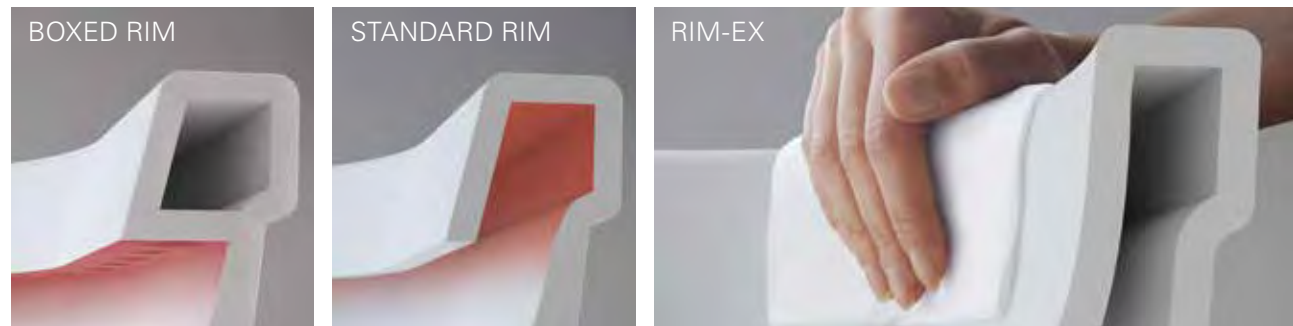

INNOVATION

VITRA RIM-EX™

VitrA's rimless WC pan technology removes one of the most unhygienic aspects of traditional WC design, where hard-to-clean rims can harbour germs and allow them to multiply unchecked.

The unique design of our Rim-ex pans incorporates a water diverter to direct the flush around the bowl, which can be removed easily for cleaning. Rim-ex is 95% more hygienic than standard WC pans.*

*Tests undertaken by the Akdeniz University, Turkey show VitrA Rim-ex WC pans are easier to clean and 95% more hygienic compared to standard WC pans.

The redesigned bowl features a smooth, channel-free design to discourage germ reproduction and provide superior hygiene

THE RIM-EX RANGE

The Rim-ex range includes shapes and styles to match any bathroom design.