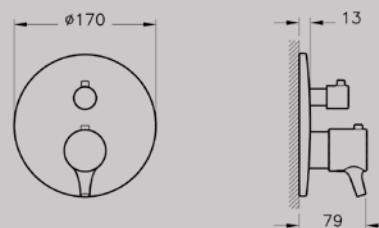

BRASSWARE X-LINE

BRASSWARE X-LINE