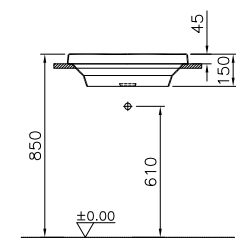

5652B403-0016 White
 5652B401-0016 Matt white
 5652B470-0016 Black
 5652B483-0016 Matt black

PRODUCT DESCRIPTION:

Oval inset washbasin, 56cm

PRICE*:

White £256
 Matt white £307
 Black £358
 Matt black £358