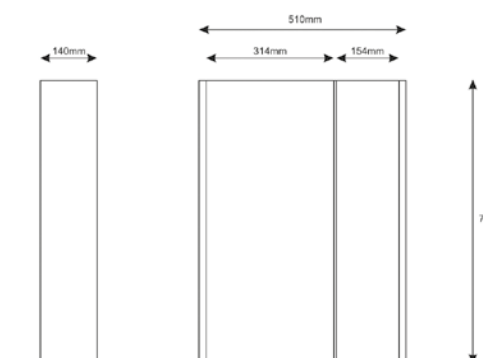

PRICE*:

£418