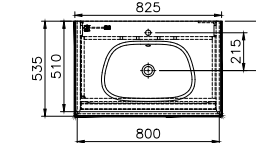

PRODUCT DESCRIPTION:

Washbasin unit with 2 drawers, 80cm (including washbasin)

PRICE*:

£1630 (white basin options)
 £1713 (taupe basin option)

COMPATIBLE WITH:

Ceramic waste cover, £37:
 6392L403-0159 White
 6392L420-0159 Matt taupe