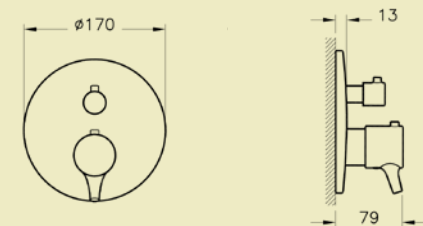

SHOWER SYSTEMS – V-BOX X-LINE

SHOWER SYSTEMS – V-BOX X-LINE