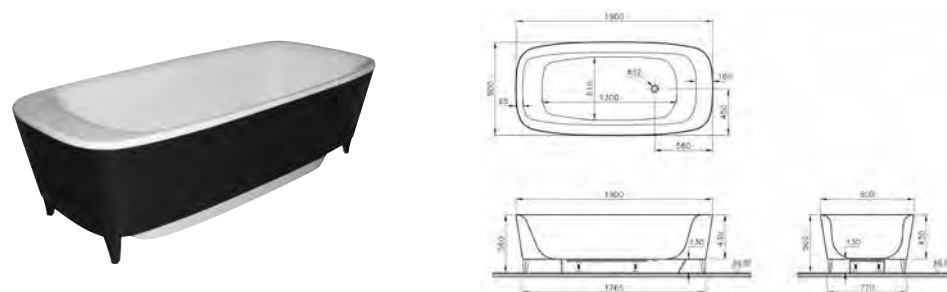

BATHTUBS WATER JEWELS

PRODUCT CODE:
53500097000 Chrome
53500096000 Gold

PRODUCT DESCRIPTION:
Water Jewels, 190x90cm

PRICE*:
Chrome £8000
Gold £9200