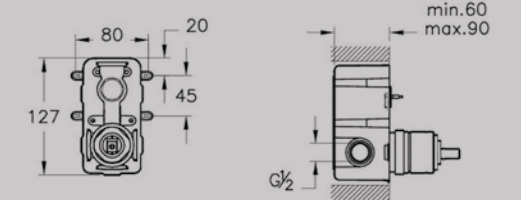

BRASSWARE SUIT U

BRASSWARE SUIT U