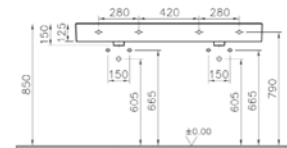

PRICE*:

£658