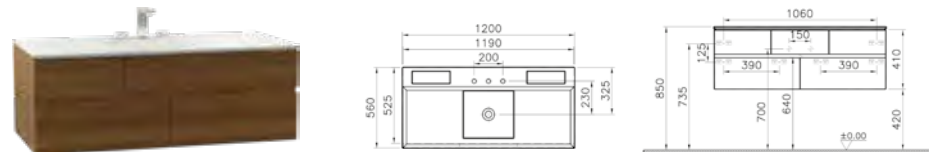

PRICE*:

Chestnut £2838
High gloss grey £2702

PRODUCT CODE:

58368 Chestnut
58369 High gloss grey

PRODUCT DESCRIPTION:

Washbasin unit with 4 drawers,
120cm (including Inifinit
mineral cast basin)*

PRICE*:

Chestnut £2968
High gloss grey £2826