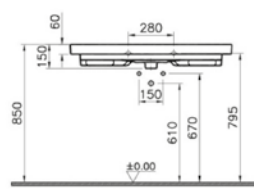

PRICE*:
£284

COMPATIBLE WITH:
5691 Half pedestal £130
5690 Pedestal £130

SANITARYWARE NEST

PRODUCT CODE:
5684B003-0001 1TH

PRODUCT DESCRIPTION:
Asymmetrical washbasin, 100cm

PRICE*:
£284

PRODUCT CODE:
7744B003-0075