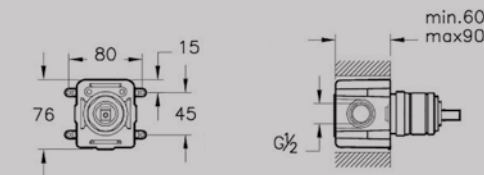

BRASSWARE SUIT U

BRASSWARE SUIT U