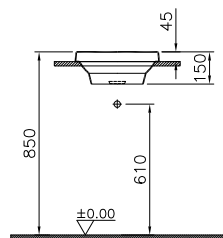

PRICE*:

White £233
Matt white £280
Black £256
Matt black £256