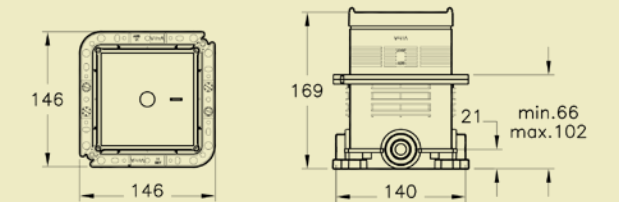

SHOWER SYSTEMS – V-BOX NEST

SHOWER SYSTEMS – V-BOX NEST