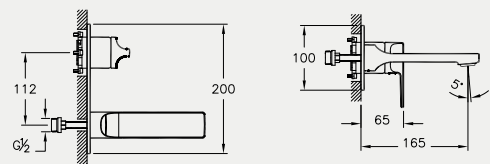

BRASSWARE SUIT L