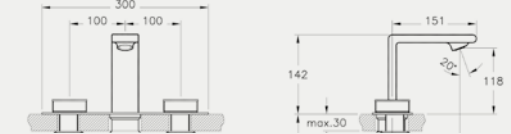

Built-in basin mixer A4231457, £570*
Rec. Minimum pressure: 1.0 bar