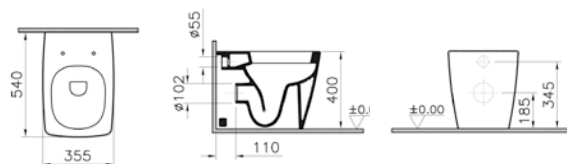

PRICE*:
£271

COMPATIBLE WITH:
90-003-001 Toilet seat, £94
90-003-009 Toilet seat, soft-closing, £162
122-003-009 Slim toilet seat, soft-closing, £165

SANITARYWARE M-LINE

PRODUCT CODE:
5671B003-0075

PRODUCT DESCRIPTION:
Wall-hung WC pan, 48cm,
short-projection