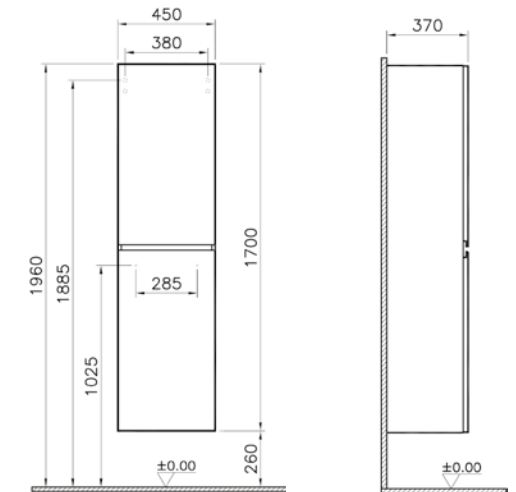

PRICE*:

Chestnut £1495
High gloss grey £1398

PRODUCT CODE:

58384 Chestnut Right hand hinged
58385 High gloss grey Right hand hinged

PRODUCT DESCRIPTION:

Tall unit with pull-out mechanism
and 2 doors