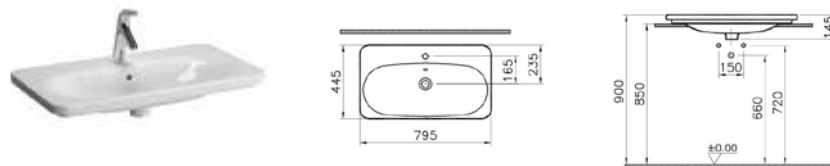

PRICE*:

£248
£410 with LED lighting