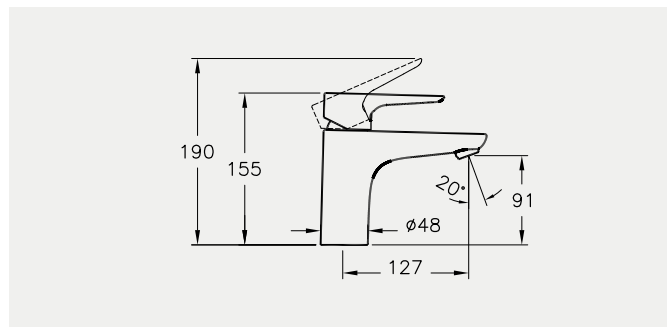

BRASSWARE X-LINE