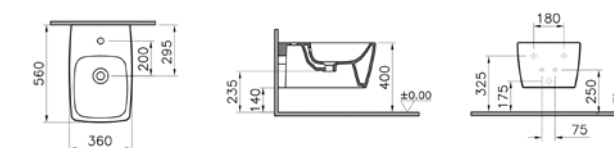

RIM-EX
WC pan

PRODUCT CODE:
5675B003-1046

PRODUCT DESCRIPTION:
Wall-hung bidet

PRICE*:
£269

COMPATIBLE WITH:
6397 Ceramic waste cover, £37

FURNITURE M-LINE

PRODUCT CODE:

63415 High gloss white
63414 Gloss dark grey**
63413 Dark elm