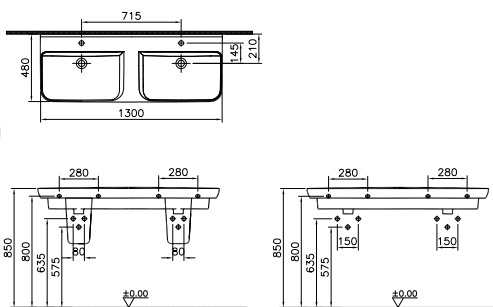

COMPATIBLE WITH:
6397L003-0159
Ceramic waste cover, £37
5281 Pedestal, £54

PRODUCT CODE:
5949B003-0001 1TH

PRODUCT DESCRIPTION:
Double washbasin, 130cm

PRICE*:
£415

COMPATIBLE WITH:
6397L003-0159
Ceramic waste cover, £37
5281 Pedestal, £54