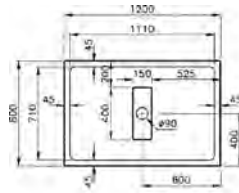

SHOWER TRAYS ZERO

PRODUCT CODE:
54610028000

PRODUCT DESCRIPTION:
Zero to surface shower tray, 120x80cm

PRICE*:
£488

COMPATIBLE WITH:
5601089 Shower waste and trap, £77