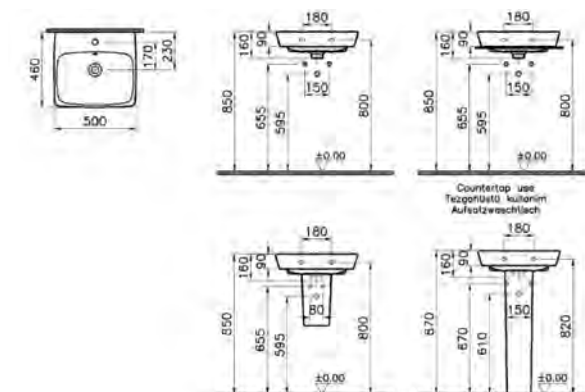

PRODUCT CODE:

5661B003-0973 1TH
5661B003-0937[†] 1TH

PRODUCT DESCRIPTION:

Washbasin, 50cm, for wall-hung, pedestal and countertop use

PRICE*:

£178

COMPATIBLE WITH:

4456 Half pedestal £134
4457 Pedestal £134
6397 Ceramic waste cover, for use with pop-up mixers, £37