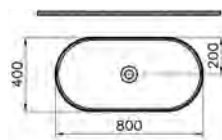

PRODUCT CODE:
89004

PRODUCT DESCRIPTION:
Oval countertop basin,
80cm, Infit mineral cast
(including white waste cover)

PRICE*:
£598