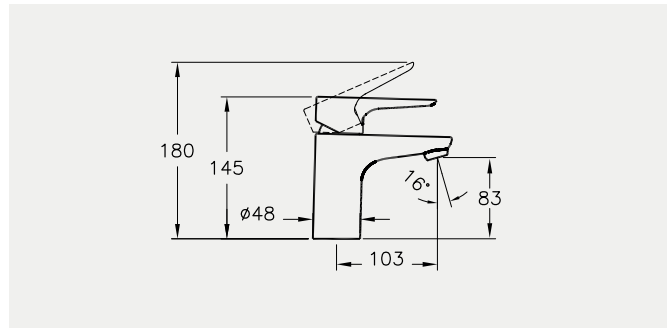

BRASSWARE X-LINE