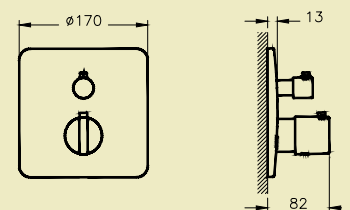

SHOWER SYSTEMS – V-BOX SUIT

SHOWER SYSTEMS – V-BOX SUIT