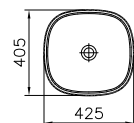

SANITARYWARE FRAME

PRODUCT CODE:

5655B403-0016 White
5655B401-0016 Matt white
5655B483-0016 Matt black
5655B470-0016 Black

PRODUCT DESCRIPTION:

Square bowl washbasin, 42.5cm

PRICE*:

White £255
Matt white £307
Matt black £281
Black £281