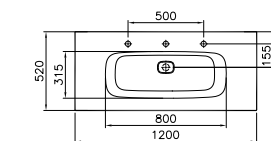

PRICE*:

£1635

**The clue waste provided must be used in conjunction with a basin mixer with pop-up waste. Alternatively use with free flow waste.