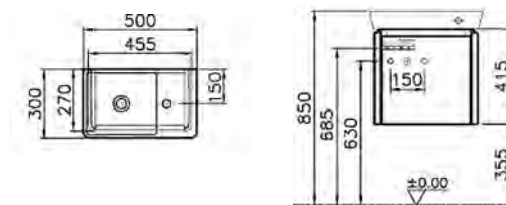

COMPATIBLE WITH:

4458 Washbasin, 50x30cm, £147