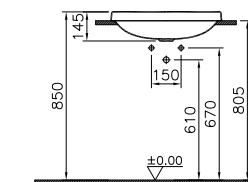

PRODUCT DESCRIPTION:

Oval inset washbasin, 56cm

PRICE*:

White £255
 Matt white £307
 Matt black £357
 Black £357

PRODUCT CODE:

5653B403-0016 White
 5653B401-0016 Matt white
 5653B470-0016 Black
 5653B483-0016 Matt black