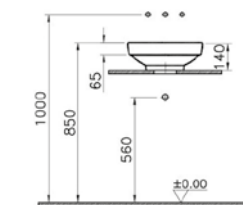

PRODUCT DESCRIPTION:

Square bowl, 40cm

PRICE*:

£279

COMPATIBLE WITH:

A45148 Waste set, chrome, £57
 A45149 Waste set, push open, chrome, £62

PRODUCT CODE:

4441B091-2000 Pearl white and black