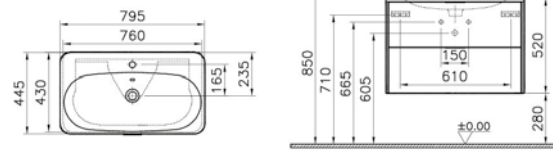

COMPATIBLE WITH:

5686 Countertop washbasin, 80cm, £248
with LED lighting, £410