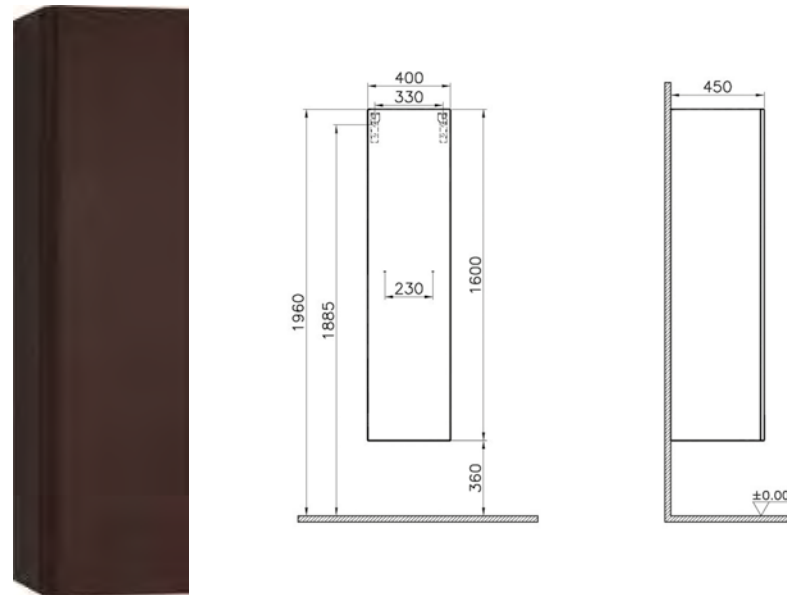

PRODUCT DESCRIPTION:
Tall unit with 2 doors

PRICE*:
£2199

MIRRORS ISTANBUL

PRODUCT CODE:
56559

PRODUCT DESCRIPTION:
Illuminated mirror, 100cm

PRICE*:
£1806

PRODUCT CODE:
56560

PRODUCT DESCRIPTION:
Illuminated mirror, 120cm