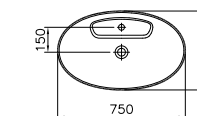

PRODUCT CODE:

5881B403-0041 White 1TH
5881B401-0041 Matt white 1TH
5881B483-0041 Matt black 1TH
5881B420-0041 Matt taupe 1TH

PRODUCT DESCRIPTION:
Oval bowl, 75cm

PRICE*:

White £517
Matt white £620
Matt black £697
Matt taupe £620