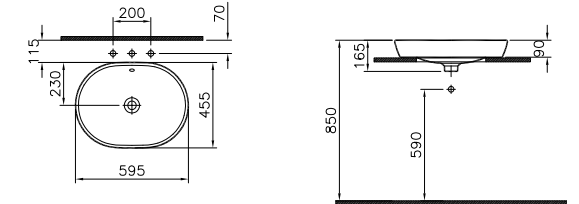

PRODUCT DESCRIPTION:

Bowl, 60cm

PRICE*:
£178