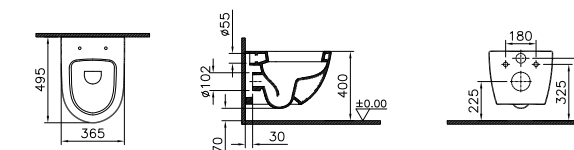

COMPATIBLE WITH:

86-003-001 Toilet seat, £94
86-003-009 Toilet seat, soft-closing, £176
120-003-009 Slim toilet seat, soft-closing, £139