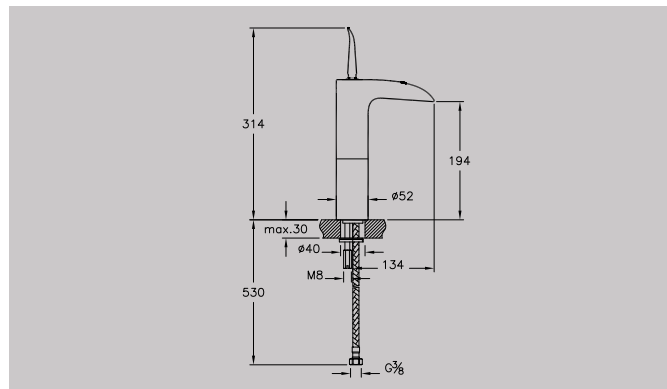

BRASSWARE T4