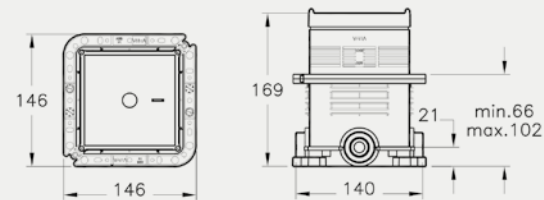

BRASSWARE SUIT L

BRASSWARE SUIT L