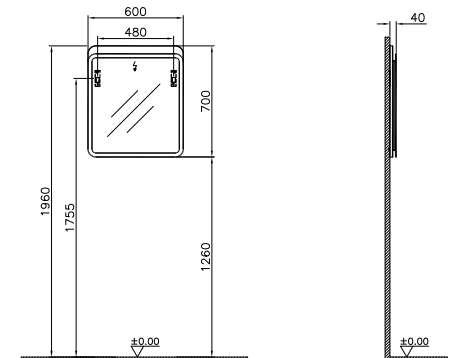

PRICE*:

£537