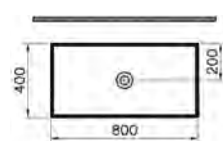

PRICE*:
£625

SANITARYWARE MEMORIA

PRODUCT CODE:

5880B403-0041 White 1TH
5880B401-0041 Matt white 1TH
5880B483-0041 Matt black 1TH
5880B420-0041 Matt taupe 1TH

PRODUCT DESCRIPTION:
Round bowl, 50cm

PRICE*:

White £468
Matt white £562
Matt black £632
Matt taupe £562