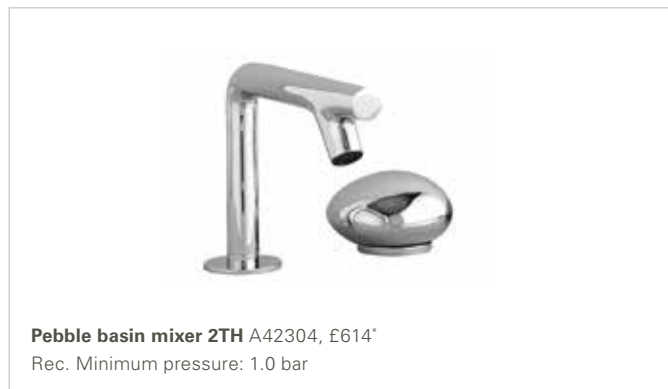

BRASSWARE ISTANBUL