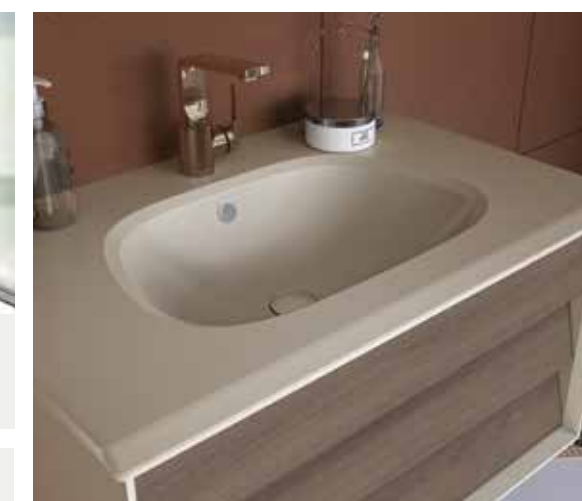

Opposite: Deluxe mirror cabinet built into wall 83318, 95cm, £3282 / **Washbasin unit with 2 drawers and white washbasin** 61233, 100cm, matt black/patterned black oak, £1775 / **Suit U basin mixer** A42467, £148 / **Tall unit with open box, left hand hinged** 61252, 40cm, matt black/patterned black oak, £1166

Washbasin unit with 1 drawer and taupe washbasin 61223, 80cm, matt taupe/mocha oak, £1625 / **Suit L basin mixer** A4246626, copper, £200

FURNITURE FINISH AVAILABLE IN THREE COLOURS WITH CONTRASTING BODY AND DOOR COLOURS