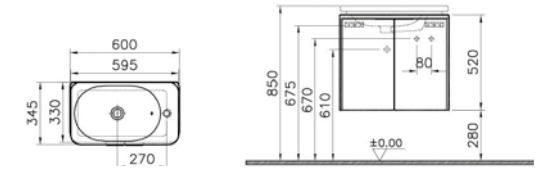

COMPATIBLE WITH:

5689 Countertop washbasin,
60x35cm, £189