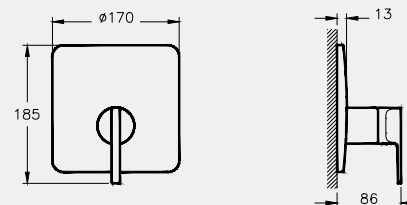

BRASSWARE SUIT L

BRASSWARE SUIT L