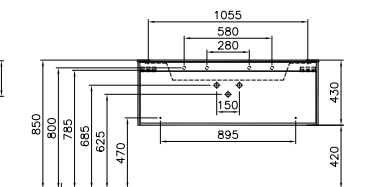

PRICE*:

£1635

**The clue waste provided must be used in conjunction with a basin mixer with pop-up waste. Alternatively use with free flow waste.