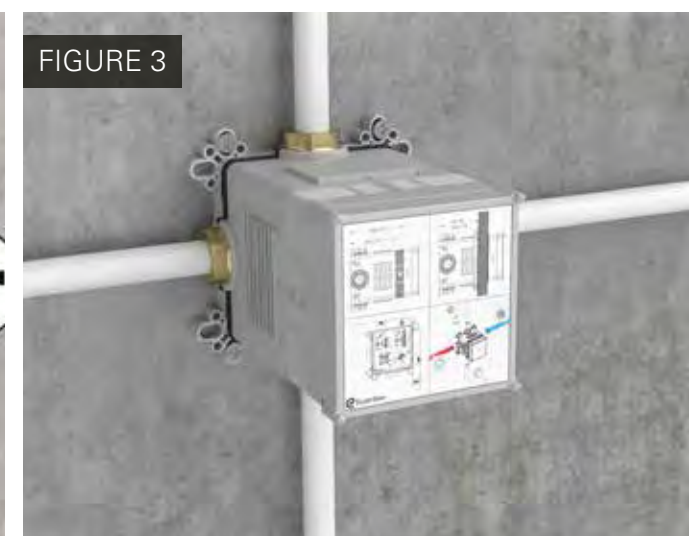

V-BOX OFFERS A CHOICE OF THERMOSTATIC AND STANDARD SHOWER VALVES

SHOWER VALVE

MINIMUM WALL DEPTH OF 110MM NEEDED

SHOWER SYSTEMS – V-BOX

INSTALLATION

FIGURE 1 IMPERMEABILITY TEST

The water inlet pipes are fitted as shown above. This ensures the V-Box is mounted correctly and tightly to prevent leaks. There are also multiple fixing points.