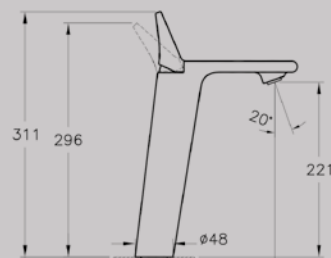

Built-in basin mixer, single lever (exposed part) A42345, £494*
Rec. Minimum pressure: 0.5 bar
Must be used with A42230