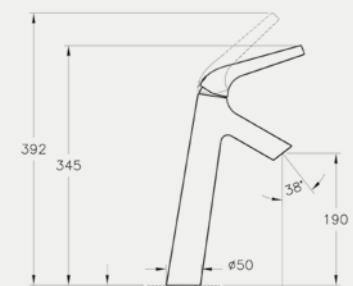

Tall basin mixer with pop-up waste A42309, £188*
Rec. Minimum pressure: 0.5 bar