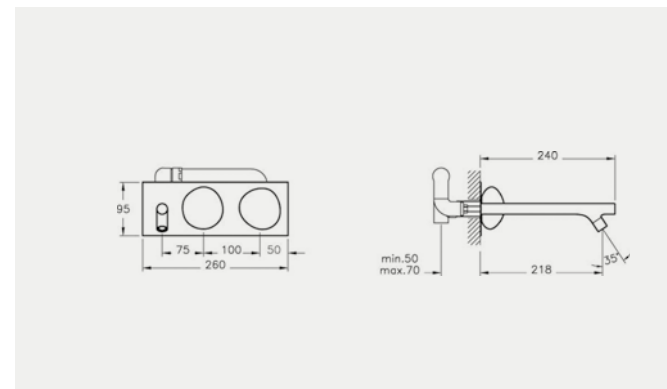

BRASSWARE ISTANBUL