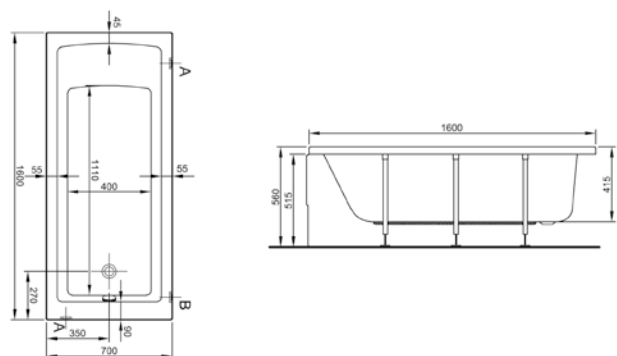

PRODUCT CODE:
52520001000

PRODUCT DESCRIPTION:
Bath, 160x70cm

PRICE*:
£329

COMPATIBLE WITH:
59990251000 Leg set £69
Flat panels:
54900001000 Front, 160cm £157
54930001000 End, 70cm £120