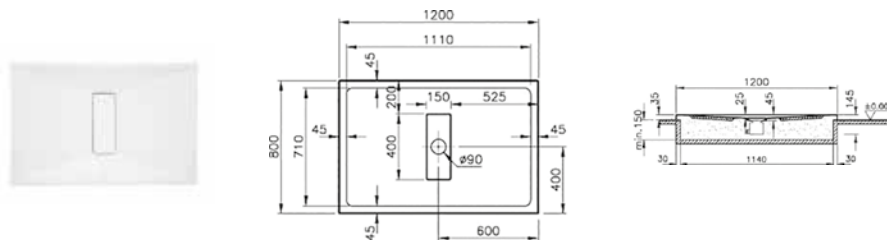

PRICE*:
£377

COMPATIBLE WITH:
5601089 Shower waste and trap, £77

SHOWER TRAYS FLAT

PRODUCT CODE:
54250028000

PRODUCT DESCRIPTION:
Flat shower tray, 120x80cm

PRICE*:
£384

COMPATIBLE WITH:
5601089 Shower waste and trap, £77