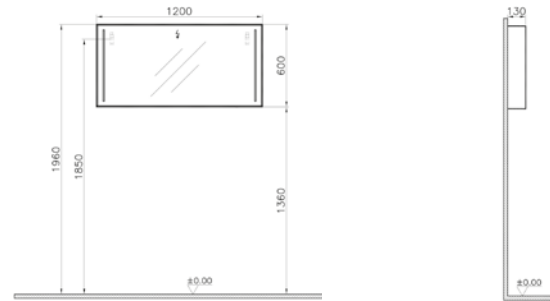

MIRRORS MEMORIA

PRODUCT CODE:

56476 Chestnut
56477 High gloss grey

PRODUCT DESCRIPTION:

Illuminated mirror, 120cm

PRICE*:

Chestnut £1038
High gloss grey £989

PRODUCT CODE:

56479 Chestnut
56480 High gloss grey

PRODUCT DESCRIPTION:

Illuminated mirror, 150cm