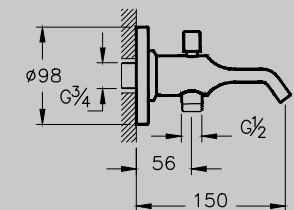

Bath spout A42492, chrome, £71*
Rec. Minimum pressure: 1.0 bar