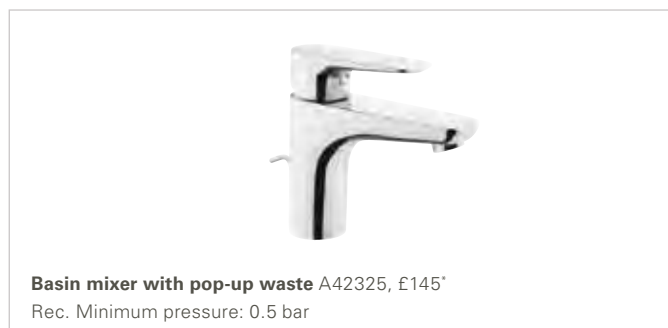

BRASSWARE SUIT L

Above: Bath/shower mixer A42488, chrome, £223*

BRASSWARE X-LINE

BRASSWARE X-LINE

BRASSWARE X-LINE

BRASSWARE X-LINE

BRASSWARE X-LINE

Built-in shower mixer, 1-way (exposed part) A42267, £123*
Rec. Minimum pressure: 1.0 bar
Must be used in conjunction with V-Box A42262