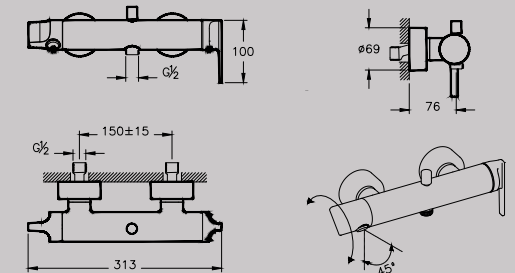

BRASSWARE SUIT U

BRASSWARE SUIT U