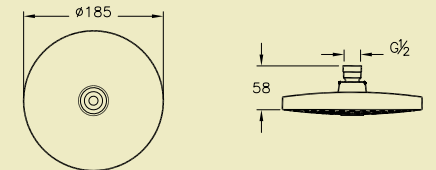

SHOWER SYSTEMS – COMPLETE SOLUTIONS

Option III, complete shower solution, 1-way A49244, £336*

Includes:

Long connection pipe, wall-mounted A45651 / Rain Q showerhead A45707 / Suit U built-in thermostatic bath/shower mixer A42291 / V-Box concealed part A42262

Rec. Minimum pressure: 1.0 bar

SHOWER SYSTEMS – COMPLETE SOLUTIONS

Option IV, complete shower solution, 2-way A49245, £532*

Includes:

Long connection pipe, wall-mounted A45651 / Rain L showerhead A45708 / Samba handshower with slide rail, 3F A45680 / Handshower outlets for shower kit A45223 / X-Line built-in thermostatic bath/shower mixer A42270 / V-Box concealed part A42262

Rec. Minimum pressure: 1.0 bar