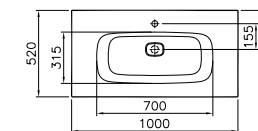

PRICE*:

£1533

**The clue waste provided must be used in conjunction with a basin mixer with pop-up waste. Alternatively use with free flow waste.

PRODUCT CODE:

58197 Plum tree
58198 High gloss white
61289 Silver oak

PRODUCT DESCRIPTION:

Washbasin unit** with 1 drawer,
(including Infnit mineral cast
washbasin, 120cm)