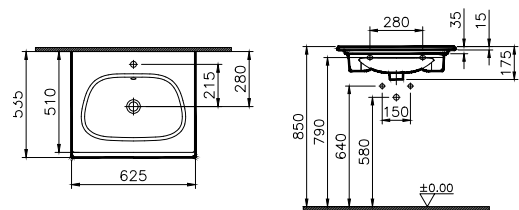

COMPATIBLE WITH:

Ceramic waste cover, £37:

6392L403-0159 White
6392L420-0159 Matt taupe