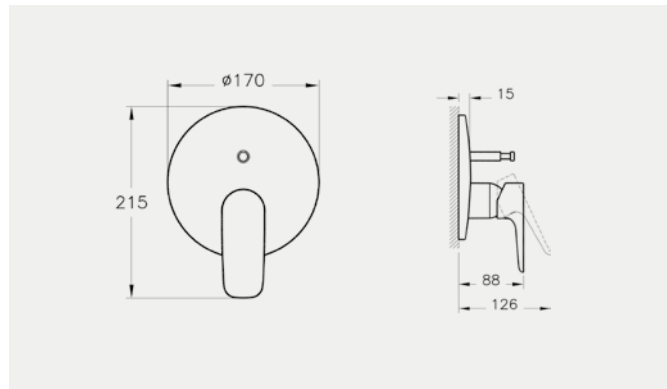

BRASSWARE SUIT L

Above: Bath/shower mixer A42488, chrome, £223*

BRASSWARE X-LINE

BRASSWARE X-LINE

BRASSWARE X-LINE

BRASSWARE X-LINE

BRASSWARE X-LINE

Built-in shower mixer, 1-way (exposed part) A42267, £123*
Rec. Minimum pressure: 1.0 bar
Must be used in conjunction with V-Box A42262