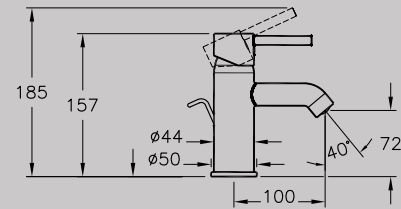

BRASSWARE NEST

Above: Bath/shower mixer A42242, £303*

BRASSWARE MINIMAX S

Short basin mixer A42361, £104*
Rec. Minimum pressure: 0.5 bar

Short basin mixer with pop-up waste A42371, £125*
Rec. Minimum pressure: 0.5 bar