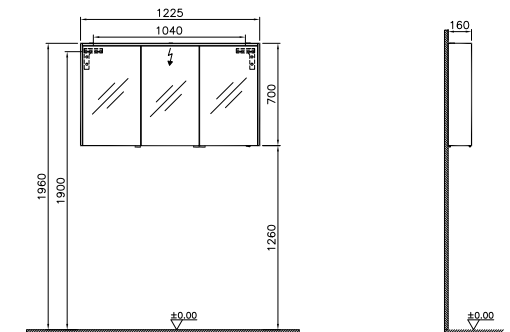

PRICE*:

£1254