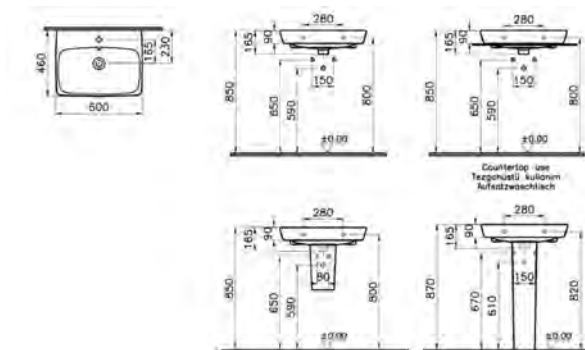

PRODUCT CODE:

5662B003-0973 1TH
5662B003-0937[†] 1TH

PRODUCT DESCRIPTION:

Washbasin, 60cm, for wall-hung, pedestal and countertop use

PRICE*:

£178

COMPATIBLE WITH:

4456 Half pedestal £134
4457 Pedestal £134
6397 Ceramic waste cover, for use with pop-up mixers, £37