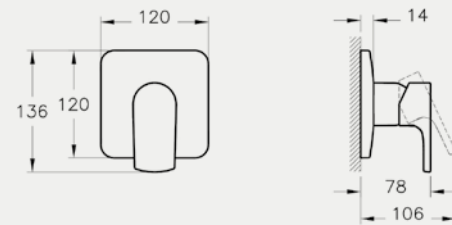

SHOWER SYSTEMS – MINIBOX

SHOWER SYSTEMS – MINIBOX