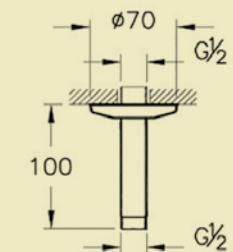

SHOWER SYSTEMS

Rain/Lite water jet A45522, £27*

Rain Q showerhead A45707, £53*
Suitable with any connection pipe shown on page 133 and 134

SHOWER SYSTEMS

Rain L showerhead A45708, £54*
Suitable with any connection pipe shown on page 133 and 134

Lite showerhead A45640, £106*
Suitable with any connection pipe shown on page 133 and 134

Istanbul showerhead, wall-mounted, 1 function, easy clean
A48006, £386*