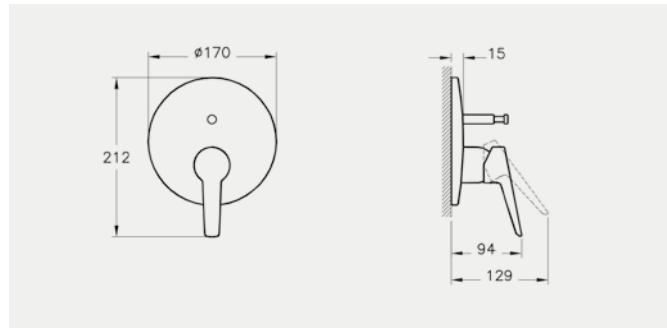

Shower mixer A42445, £87*
Rec. Minimum pressure: 0.5 bar

BRASSWARE SOLID S

BRASSWARE SOLID S

ACCESSORIES

VitrA accessories beautifully complement all our bathroom and brassware ranges whilst contributing their own finesse. A wide selection of exquisitely designed items, including holders, hooks, mirrors and towel rails, all crafted from high quality materials, are supplied with a 5-year guarantee.