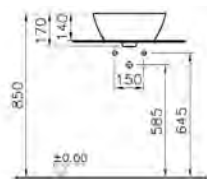

PRODUCT CODE:
4421B003-0016

PRODUCT DESCRIPTION:
Geo round bowl, 38cm,
no overflow hole

PRICE*:
£258