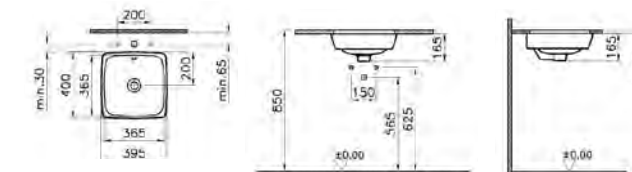

COMPATIBLE WITH:

6397 Ceramic waste cover, for use with pop-up mixers, £37