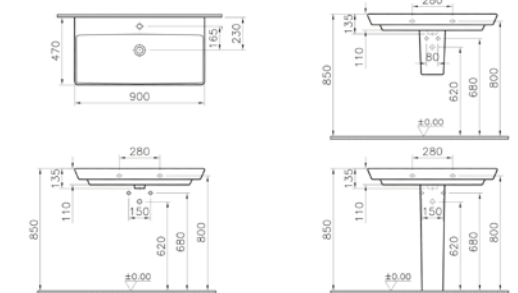

PRODUCT CODE:
4454B003-0001 1TH

PRODUCT DESCRIPTION:
Washbasin, 90cm

PRICE*:
£362

COMPATIBLE WITH:
4456 Half pedestal £134
4457 Pedestal £134
340-1550 Towel bar £159