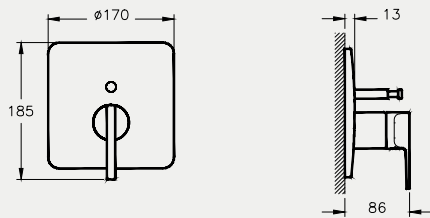

BRASSWARE SUIT U

BRASSWARE SUIT U