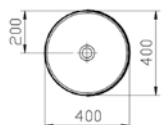

COMPATIBLE WITH:

A45148 Waste set, chrome, £57
A45149 Waste set, push open, chrome, £62