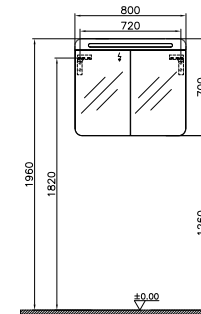

PRICE*:

£690