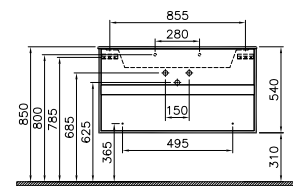

PRICE*:

£1753