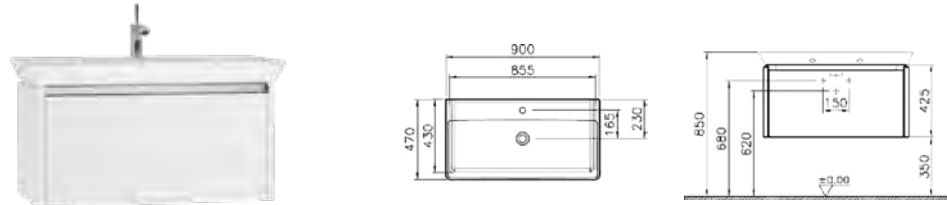

FURNITURE T4

PRODUCT CODE:

56446 High gloss white
52968 Hacienda brown
53067 Hacienda black

PRODUCT DESCRIPTION:

Washbasin unit with
1 drawer, 86cm

PRICE*:

£840

COMPATIBLE WITH:

4454 Washbasin, 90cm, £362