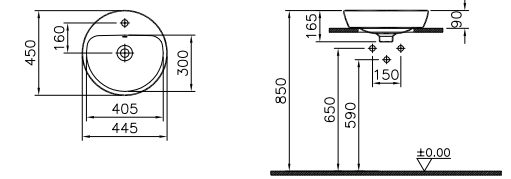

5941B003-0001 1TH
5941B003-0041* 1TH

PRODUCT DESCRIPTION:

Bowl, 45cm

PRICE*:
£178

PRODUCT CODE:

5942B003-0012 0TH
5942B003-0016* 0TH

PRODUCT DESCRIPTION:

Bowl, 60cm