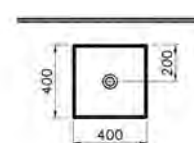

SANITARYWARE MEMORIA

PRODUCT CODE:
89002

PRODUCT DESCRIPTION:
Square countertop basin,
40cm, Infit mineral cast
(including white waste cover)

PRICE*:
£482