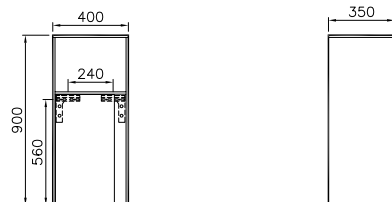

PRODUCT DESCRIPTION:

Medium unit with 1 door, 40cm

PRICE*:

£782

FURNITURE M-LINE INFINIT

PRODUCT CODE:

58193 Plum tree
58194 High gloss white
61287 Silver oak

PRODUCT DESCRIPTION: