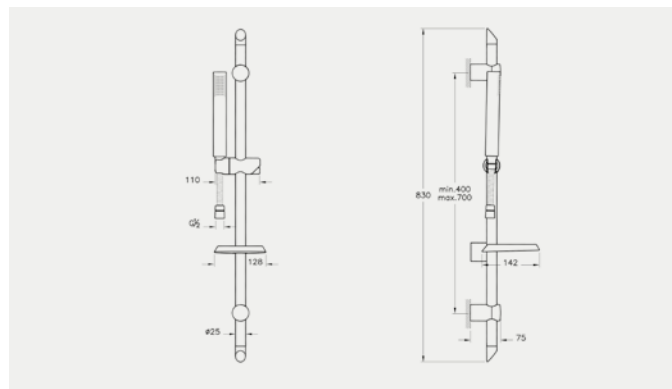

Sense handshower with slide rail A45684, £98*

Style X handshower with slide rail A45538, £122*

SHOWER SYSTEMS

Q-Line handshower with slide rail A45610, £215*

System rain shower column A45597, £403*
Compatible with all Vitra bath/shower mixers