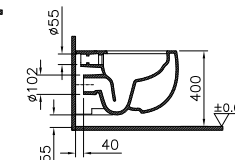

PRODUCT CODE:

5885B403-0101 White, Rim-ex
5885B401-0101 Matt white, Rim-ex
5885B483-0101 Matt black, Rim-ex
5885B420-0101 Matt taupe, Rim-ex

PRODUCT DESCRIPTION:
Wall-hung WC, Rim-ex

PRICE*:

White, Rim-ex £876
Matt white, Rim-ex £1049
Matt black, Rim-ex £1180
Matt taupe, Rim-ex £1049

COMPATIBLE WITH:

Toilet seat, soft-closing:
106-003-009 white £197
106-001-009 matt white £236
106-083-009 matt black £266
106-020-009 matt taupe £236

RIM-EX
WC pan