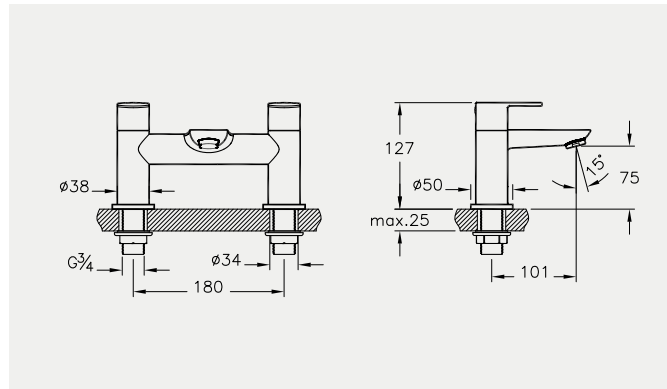

BRASSWARE X-LINE