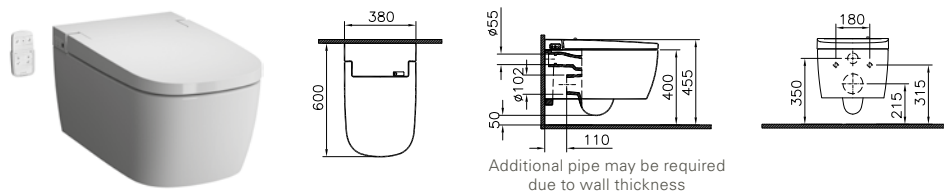

SANITARYWARE V-CARE

PRODUCT CODE:

5674B003-6103 Essential
5674B003-6104 Comfort

PRODUCT DESCRIPTION:

V-care WC (including toilet seat)

PRICE*:

Essential £1439
Comfort £2059