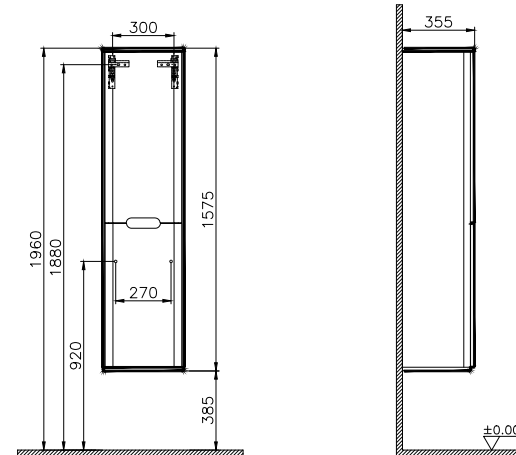

FURNITURE SENTO

PRODUCT CODE:

61375	Matt white	Left hand hinged
61376	Matt white	Right hand hinged
61398	Matt cream	Left hand hinged
61399	Matt cream	Right hand hinged
61378	Matt anthracite	Left hand hinged
61377	Matt anthracite	Right hand hinged

PRODUCT DESCRIPTION:

Tall unit with 1 door, 40cm

PRICE*:

£745

COMPATIBLE WITH:

60872 Console with legs, 95cm, £206
61069 4 legs, £33