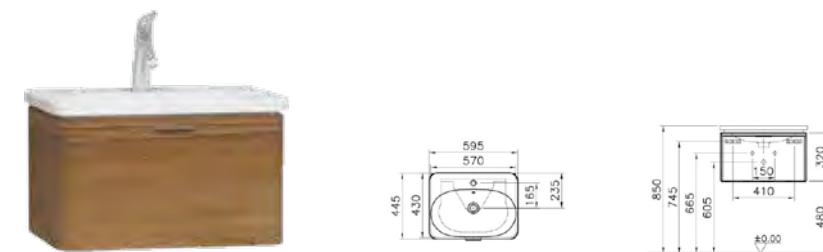

COMPATIBLE WITH:

5685 Countertop washbasin, 60cm, £189
with LED lighting, £352