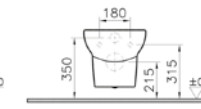

PRODUCT CODE:
7744B003-0075

PRODUCT DESCRIPTION:
Wall-hung WC pan, Rim-ex

PRICE*:
£393

COMPATIBLE WITH:
74-003-001 Toilet seat, £95
74-003-009 Toilet seat, soft-closing, £165