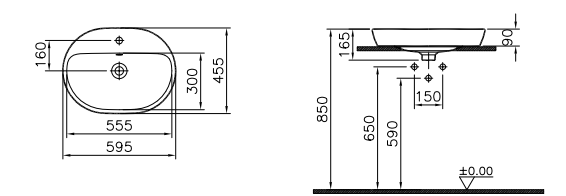

PRODUCT DESCRIPTION:

Bowl, 60cm

PRICE*:
£178

SANITARYWARE M-LINE

PRODUCT CODE:
5146B003-0001 1TH

PRODUCT DESCRIPTION:
Semi-recessed bowl, 45cm

PRICE*:
£199

PRODUCT CODE:
5679B003-0001 1TH