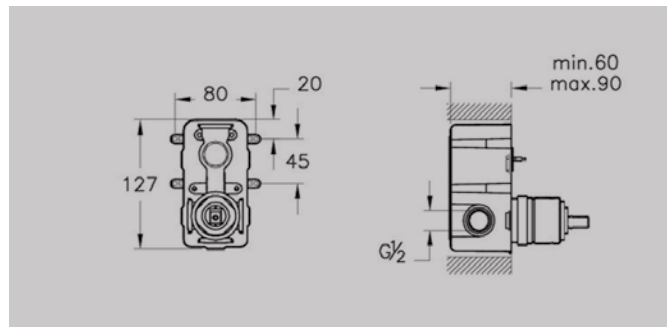

Shower mixer A42445, £87*
Rec. Minimum pressure: 0.5 bar

BRASSWARE SOLID S

BRASSWARE SOLID S

ACCESSORIES

VitrA accessories beautifully complement all our bathroom and brassware ranges whilst contributing their own finesse. A wide selection of exquisitely designed items, including holders, hooks, mirrors and towel rails, all crafted from high quality materials, are supplied with a 5-year guarantee.