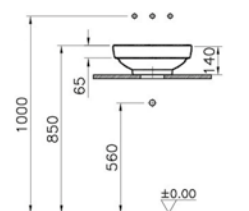

COMPATIBLE WITH:

A4514823 Waste set, gold, £57

A45149 Waste set, push open, chrome, £62