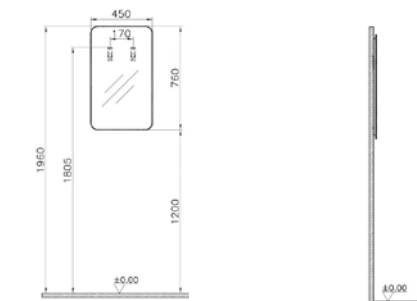

PRICE*:

£200