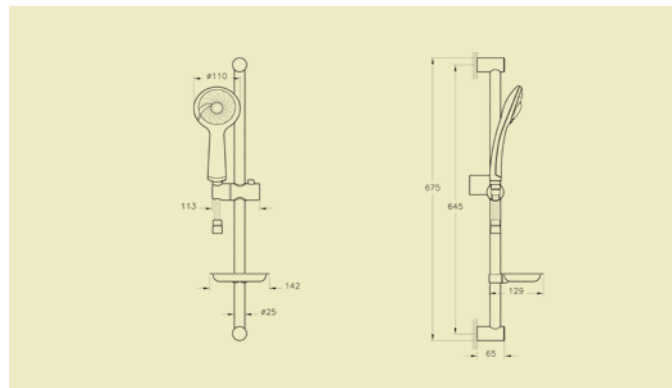

Sense handshower with slide rail A45684, £98*

Style X handshower with slide rail A45538, £122*

SHOWER SYSTEMS

Q-Line handshower with slide rail A45610, £215*

System rain shower column A45597, £403*
Compatible with all Vitra bath/shower mixers