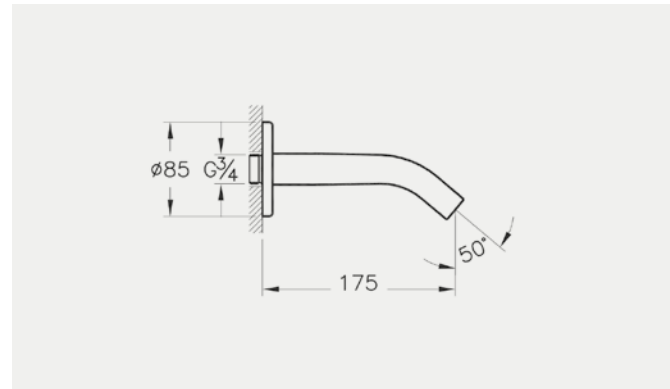

BRASSWARE NEST