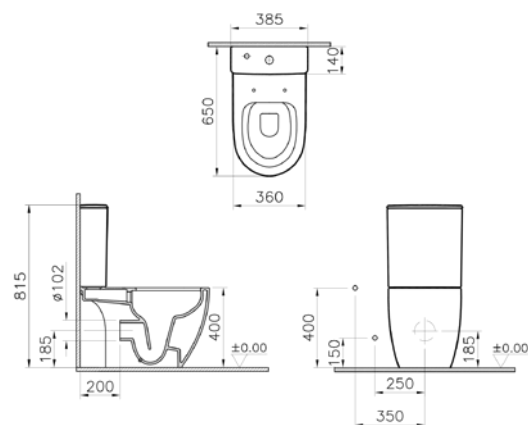

SANITARYWARE SENTO

PRODUCT CODE:

5988B003-0075 WC pan, Rim-ex
5639B003-0108 Cistern

PRODUCT DESCRIPTION:

Close-coupled WC pan,
open back
Close-coupled cistern
(including fittings)

PRICE*:

WC pan £309
Cistern £206

COMPATIBLE WITH:

86-003-001 Toilet seat, £94
86-003-009 Toilet seat, soft-closing, £176
120-003-009 Slim toilet seat, soft-closing, £139

RIM-EX
WC pan