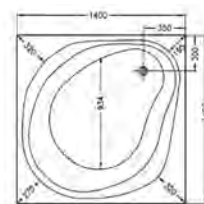

BATHTUBS LIQUID SPACE

PRODUCT CODE:
54340001000

PRODUCT DESCRIPTION:
Monoblock 140x14cm bath, (including leg set, panel and waste)

PRICE*:
£3407