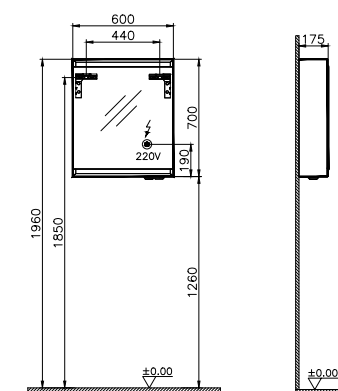

PRODUCT DESCRIPTION:

Mirror cabinet, 60cm,
(no electric plug)

PRICE*:
£1231