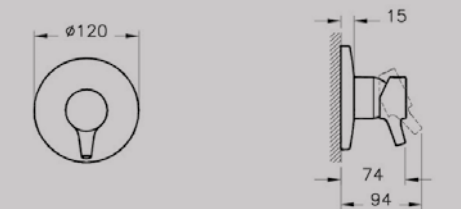

Minibox, 1-way (concealed part) A42213 for: (A42229), £73*
Rec. Minimum pressure: 1.0 bar