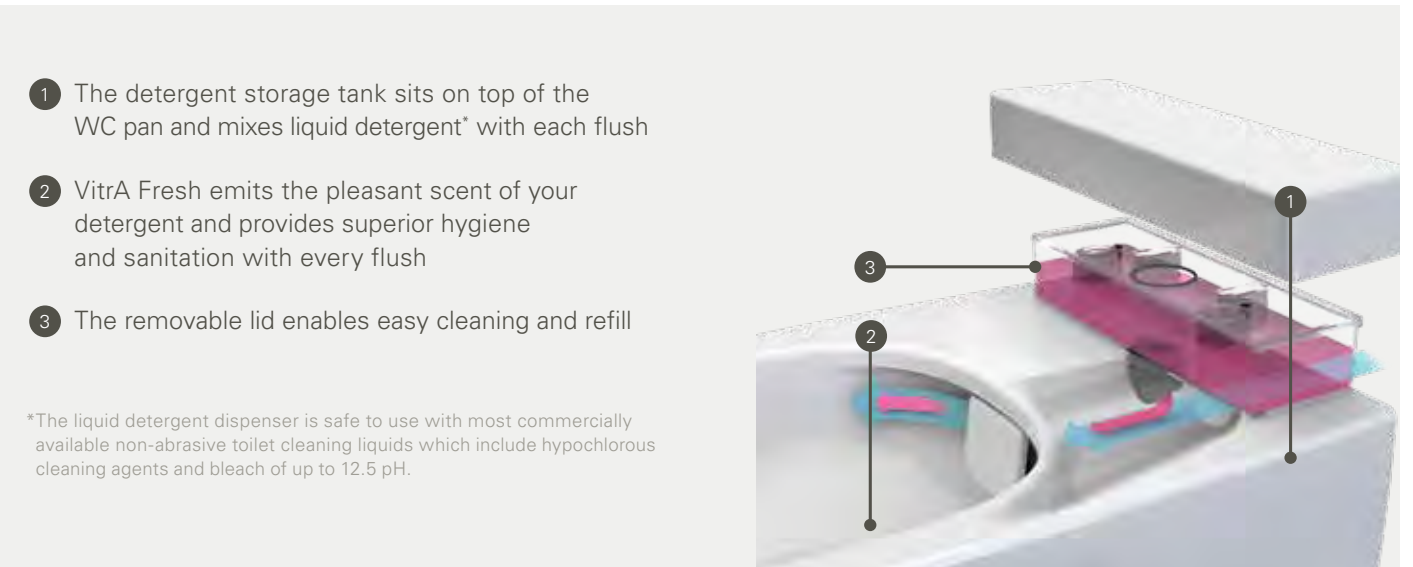

The unique design of our Rim-ex pans incorporates a water diverter to direct the flush around the bowl, which can be removed easily for cleaning. Rim-ex is 95% more hygienic than standard WC pans.*

*Tests undertaken by the Akdeniz University, Turkey show VitrA Rim-ex WC pans are easier to clean and 95% more hygienic compared to standard WC pans.

ISTANBUL PAGE 24 MEMORIA PAGE 30 T4 PAGE 54 M-LINE PAGE 60 NEST PAGE 74 SENTO PAGE 86

INNOVATION

VITRA FRESH

VitrA Fresh WC pans feature an integral tank that dispenses detergent with every flush, helping to clean the pan thoroughly and protect against the build-up of bacteria.

VitrA Fresh prevents the need to add cleaning agents to the cistern, which can corrode the flushing mechanism. VitrA Fresh is currently only available in WCs in the M-Line series.

- 1 RIMLESS BOWL**
 - Easy-to-clean with no rim or channel for germs to collect
 - Efficient flushing in specially designed bowl
- 2 WATER DISTRIBUTION TOOL**
 - Specially engineered water diverter
 - Removable for easy cleaning
 - Flushes to 65mm from the top of the pan for added cleaning

- 1** The detergent storage tank sits on top of the WC pan and mixes liquid detergent* with each flush
- 2** VitrA Fresh emits the pleasant scent of your detergent and provides superior hygiene and sanitation with every flush
- 3** The removable lid enables easy cleaning and refill