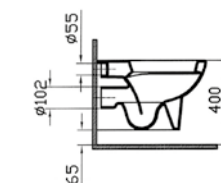

PRODUCT CODE:
5160B003-0075

PRODUCT DESCRIPTION:
Wall-hung WC pan

PRICE*:
£346

COMPATIBLE WITH:
74-003-001 Toilet seat, £95
74-003-009 Toilet seat, soft-closing, £165