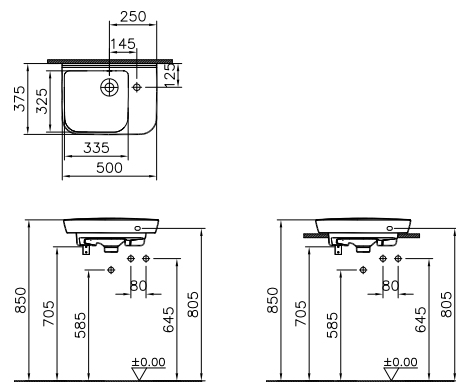

PRODUCT CODE:
5945B003-0921 1TH

PRODUCT DESCRIPTION:
Compact countertop washbasin, 50cm

PRICE*:
£159

COMPATIBLE WITH:
6397L003-0159
Ceramic waste cover, £37