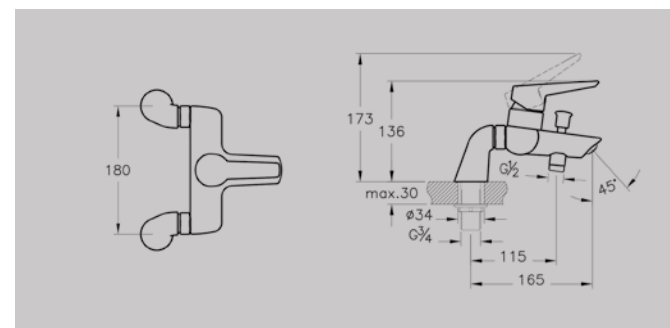

Shower mixer A42445, £87*
Rec. Minimum pressure: 0.5 bar

BRASSWARE SOLID S

BRASSWARE SOLID S

ACCESSORIES

VitrA accessories beautifully complement all our bathroom and brassware ranges whilst contributing their own finesse. A wide selection of exquisitely designed items, including holders, hooks, mirrors and towel rails, all crafted from high quality materials, are supplied with a 5-year guarantee.