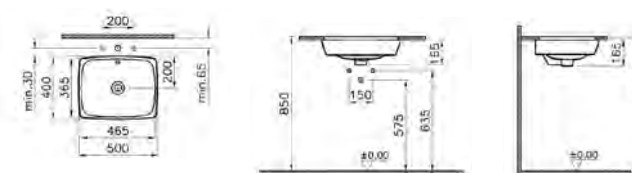

COMPATIBLE WITH:

6397 Ceramic waste cover, for use with pop-up mixers, £37