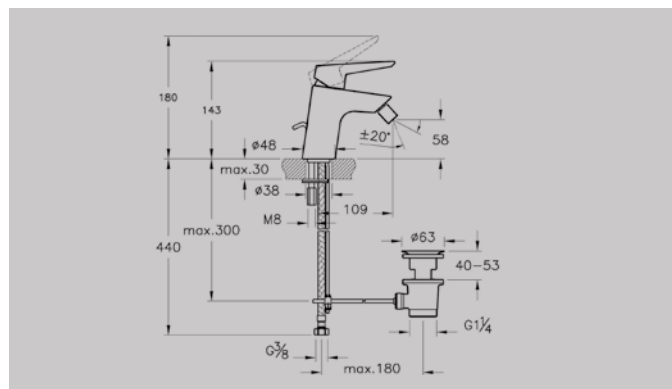

BRASSWARE SOLID S

BRASSWARE SOLID S