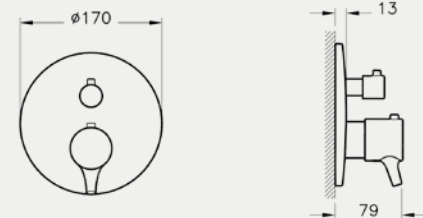

SHOWER SYSTEMS – V-BOX X-LINE

SHOWER SYSTEMS – V-BOX X-LINE