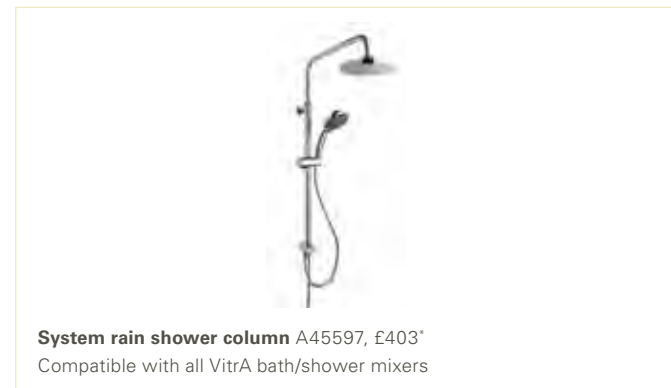

Sense handshower with slide rail A45684, £98*

Style X handshower with slide rail A45538, £122*

SHOWER SYSTEMS

Q-Line handshower with slide rail A45610, £215*

System rain shower column A45597, £403*
Compatible with all Vitra bath/shower mixers