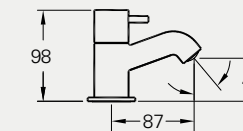

Bath filler 2TH A42411, £290*
Rec. Minimum pressure: 0.3 bar