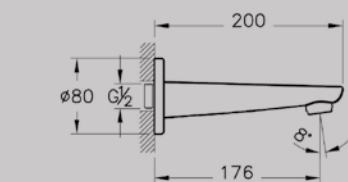

Bath spout with handshower outlet A42392, £120*
Rec. Minimum pressure: 1.0 bar