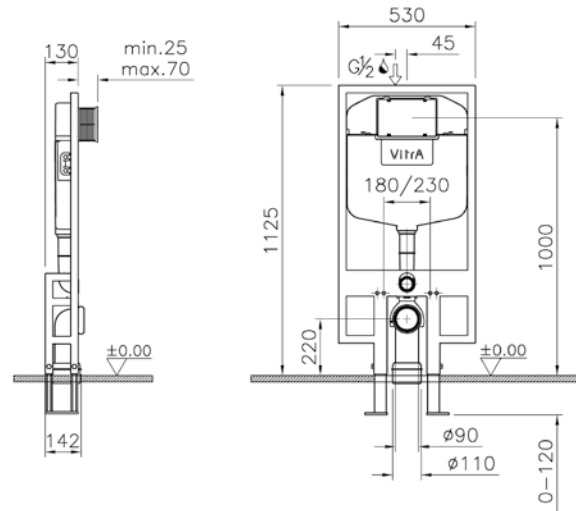

748-4800-01
3/6 litres wall-hung frame £302

748-4800-02
2.5/4 litres wall-hung frame £302

Installation type:
Front wall: Lightweight construction
Back wall: Lightweight construction

Control type:
Dual flush

Volume of water:
3/6 litres (adjustable to be used at 2.5/4 litres)
2.5/4 litres (adjustable to be used at 3/6 litres)

Working pressure: 0.5-10 bar

Weight: 20kg

For horizontal drainage connection please order 436448YP and 436293YP