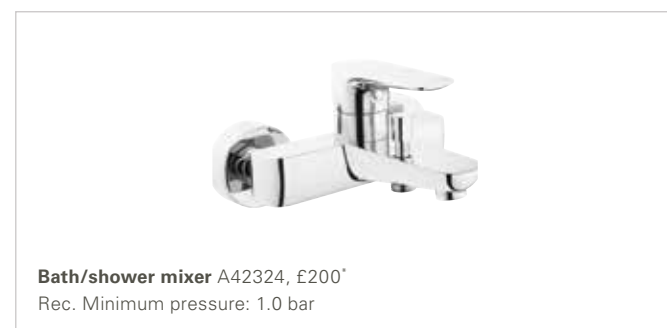

BRASSWARE SUIT L

Above: Bath/shower mixer A42488, chrome, £223*

BRASSWARE X-LINE

BRASSWARE X-LINE

BRASSWARE X-LINE

BRASSWARE X-LINE

BRASSWARE X-LINE

Built-in shower mixer, 1-way (exposed part) A42267, £123*
Rec. Minimum pressure: 1.0 bar
Must be used in conjunction with V-Box A42262