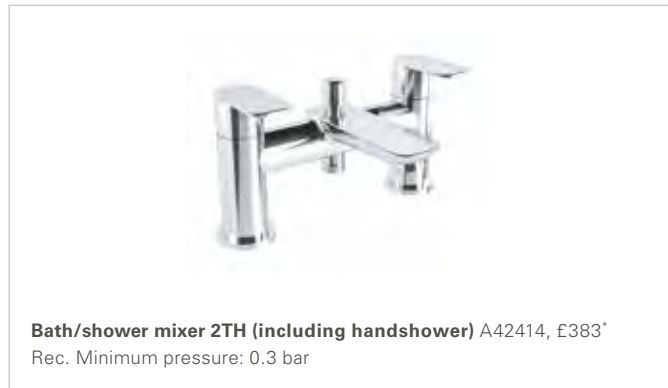

BRASSWARE SUIT L

Above: Bath/shower mixer A42488, chrome, £223*

BRASSWARE X-LINE

BRASSWARE X-LINE

BRASSWARE X-LINE

BRASSWARE X-LINE

BRASSWARE X-LINE

Built-in shower mixer, 1-way (exposed part) A42267, £123*
Rec. Minimum pressure: 1.0 bar
Must be used in conjunction with V-Box A42262