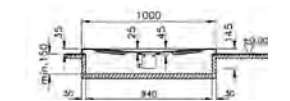

PRODUCT CODE:
54240028000

PRODUCT DESCRIPTION:
Flat shower tray, 100x100cm

PRICE*:
£377

COMPATIBLE WITH:
5601089 Shower waste and trap, £77