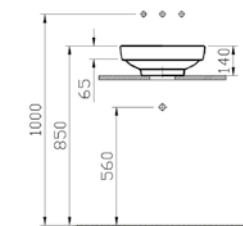

PRODUCT DESCRIPTION:

Circular bowl, 40cm

PRICE*:

£824

COMPATIBLE WITH:

A4514823 Waste set, gold, £57
 A45149 Waste set, push open, chrome, £62

PRODUCT CODE:

4334B073-0016 Copper