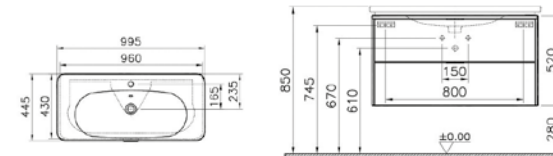

COMPATIBLE WITH:

5687 Countertop washbasin, 100cm, £329
with LED lighting, £491