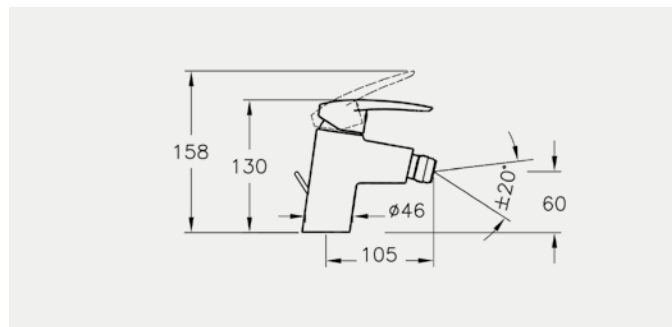

BRASSWARE X-LINE

Above: Bath/shower mixer (handshower not included) A42324, £200*

BRASSWARE DYNAMIC S

BRASSWARE DYNAMIC S

BRASSWARE NEST

Basin mixer A42300, £109*
Rec. Minimum pressure: 0.5 bar

Basin mixer with pop-up waste A42308, £137*
Rec. Minimum pressure: 0.5 bar