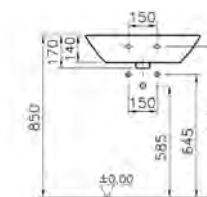

SANITARYWARE OPTIONS

PRODUCT CODE:
4424B003-0001 1TH

PRODUCT DESCRIPTION:
Geo ellipse washbasin, 60cm

PRICE*:
£298