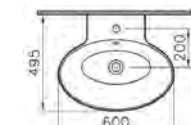

SANITARYWARE OPTIONS

PRODUCT CODE:
4424B003-0001 1TH

PRODUCT DESCRIPTION:
Geo ellipse washbasin, 60cm

PRICE*:
£298