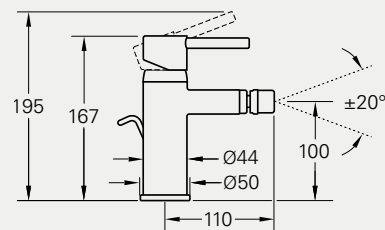

Mono bath filler A42111, £224*
Rec. Minimum pressure: 1.0 bar