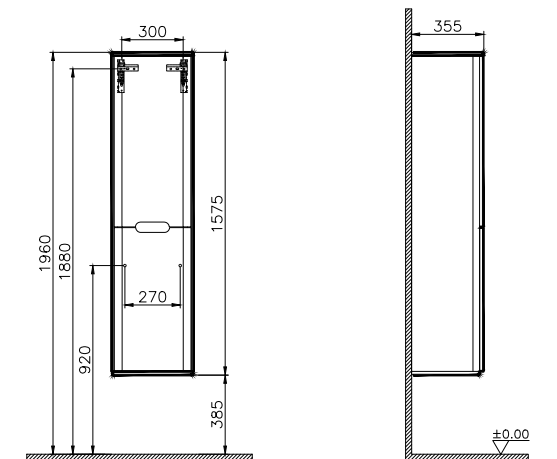

PRODUCT DESCRIPTION:

Tall unit with 1 door and laundry basket, 40cm

PRICE*:

£783

COMPATIBLE WITH:

60872 Console table with legs, 95cm, £206
61069 4 legs, £33

FURNITURE SENTO

PRODUCT CODE: