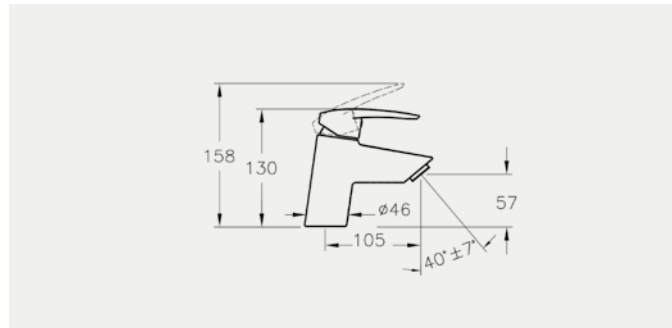

BRASSWARE X-LINE

Above: Bath/shower mixer (handshower not included) A42324, £200*

BRASSWARE DYNAMIC S

BRASSWARE DYNAMIC S

BRASSWARE NEST

Basin mixer A42300, £109*
Rec. Minimum pressure: 0.5 bar

Basin mixer with pop-up waste A42308, £137*
Rec. Minimum pressure: 0.5 bar