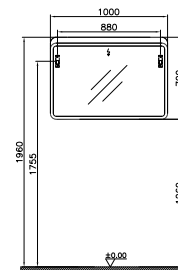

PRICE*:

£613