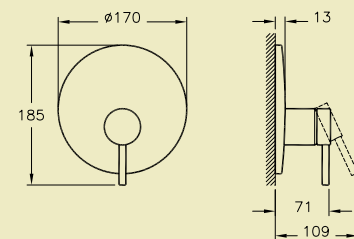

SHOWER SYSTEMS – V-BOX MINIMAX S

SHOWER SYSTEMS – V-BOX MINIMAX S