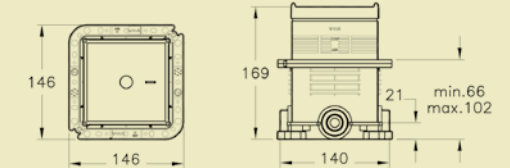

SHOWER SYSTEMS – V-BOX SUIT

SHOWER SYSTEMS – V-BOX SUIT