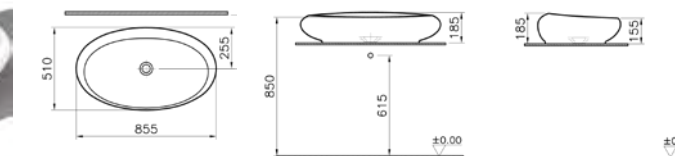

PRICE*:

White £1104
Black £1545