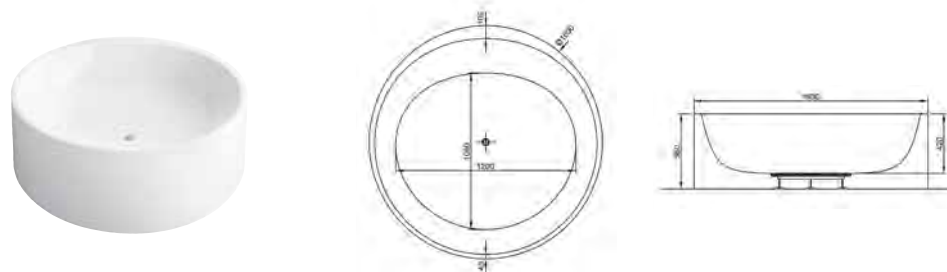

BATHTUBS ISTANBUL

PRODUCT CODE:
52990001000

PRODUCT DESCRIPTION:
Cylindrical bath, Ø160cm,
(including leg set, panel and waste)

PRICE*:
£3986