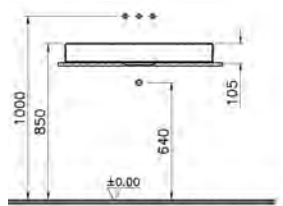

PRICE*:
£625

SANITARYWARE MEMORIA

PRODUCT CODE:

5880B403-0041 White 1TH
5880B401-0041 Matt white 1TH
5880B483-0041 Matt black 1TH
5880B420-0041 Matt taupe 1TH

PRODUCT DESCRIPTION:
Round bowl, 50cm

PRICE*:

White £468
Matt white £562
Matt black £632
Matt taupe £562