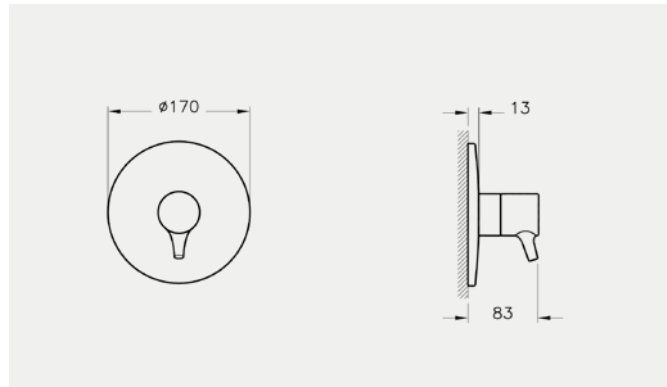

BRASSWARE NEST