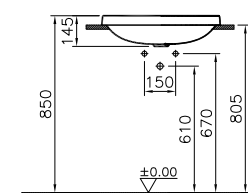

PRODUCT CODE:

5696B403-0041 White 1TH
 5696B401-0041 Matt white 1TH
 5696B483-0041 Matt black 1TH
 5696B470-0041 Black 1TH

PRODUCT DESCRIPTION:

TV shaped inset washbasin, 57cm

PRICE*:

White £255
 Matt white £307
 Matt black £345
 Black £345