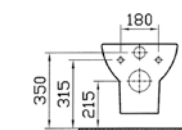

PRODUCT CODE:
5160B003-0075

PRODUCT DESCRIPTION:
Wall-hung WC pan

PRICE*:
£346

COMPATIBLE WITH:
74-003-001 Toilet seat, £95
74-003-009 Toilet seat, soft-closing, £165