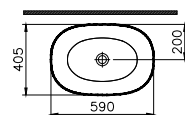

SANITARYWARE OUTLINE

PRODUCT CODE:

5995B403-0016 White
5995B401-0016 Matt white
5995B420-0016 Matt taupe
5995B450-0016 Matt mink
5995B483-0016 Matt black

PRODUCT DESCRIPTION:

Oval bowl, 59cm (waste cover included)

PRICE*:

White £438
Matt white £525
Matt taupe £525
Matt mink £525
Matt black £591