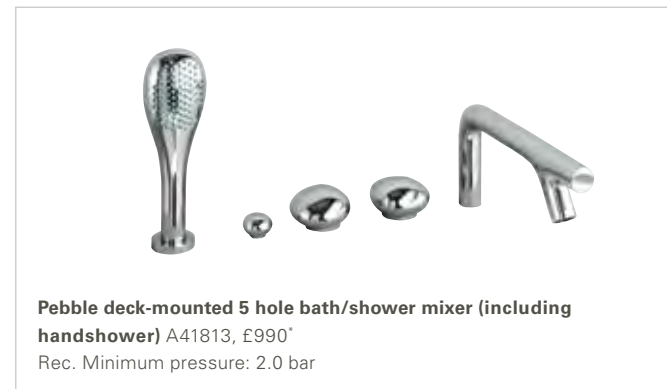

SHOWER SYSTEMS – COMPLETE SOLUTIONS

Above: Option V, complete shower solution, 1-way A49246, £390*

BRASSWARE

VitrA blends graceful curves with elegant angles to create brassware that is both aesthetically and ergonomically pleasing. Carefully engineered design ensures flow and temperature controls require only the lightest of touches, whether it is for a basin, bathtub or shower system. Every consideration is given to conserving water and energy without compromising the user experience.

Designed and manufactured specifically for the UK market and to meet the requirements of varying UK water pressure, VitrA brassware is incredibly easy to install. The main body of our taps and mixers are made of brass construction, ensuring solid durability, further underpinned by the reassurance of a 10-year guarantee on chrome plating and 1-year guarantee on moving parts.

Add the perfect finishing touch to your bathroom with our brassware, designed to complement any bathroom suite.

Opposite: Istanbul joystick basin mixer with pop-up waste A41823, £523

BRASSWARE ISTANBUL

BRASSWARE ISTANBUL