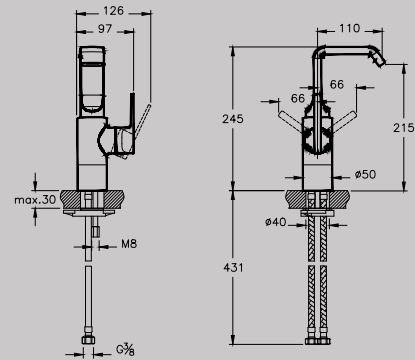

Basin mixer 3TH A42510, chrome, £170*
Rec. Minimum pressure: 0.5 bar