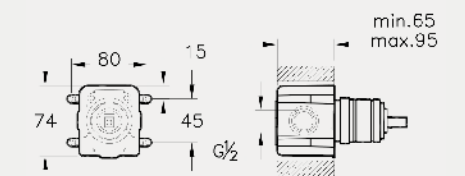

Bath spout A40699, £85*
Rec. Minimum pressure: 1.0 bar