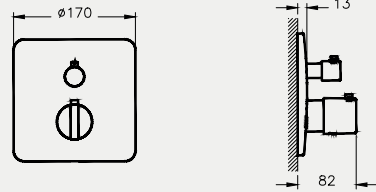

BRASSWARE SUIT L