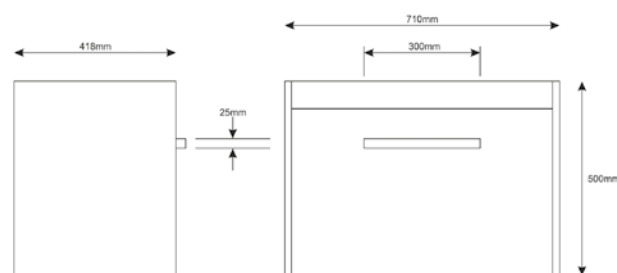

COMPATIBLE WITH:

Washbasin, 80cm, £235:
5663B003-0973 1TH
5663B003-0937[†] 1TH