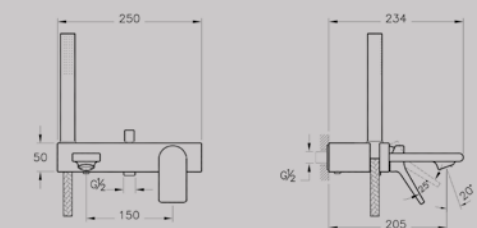

BRASSWARE MEMORIA

Built-in basin mixer (concealed part) A42230 for: (A42345), £97*
Rec. Minimum pressure: 0.5 bar

BRASSWARE MEMORIA