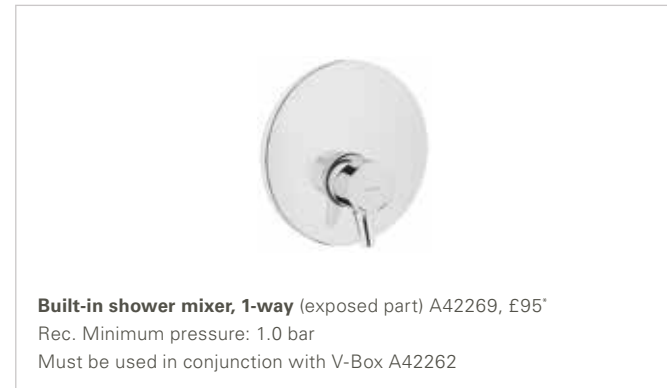

BRASSWARE NEST