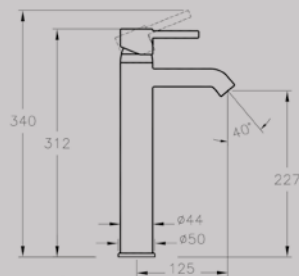

Bidet mixer with pop-up waste A41988, £156*
Rec. Minimum pressure: 0.5 bar