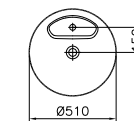

PRICE*:
£625

SANITARYWARE MEMORIA

PRODUCT CODE:

5880B403-0041 White 1TH
5880B401-0041 Matt white 1TH
5880B483-0041 Matt black 1TH
5880B420-0041 Matt taupe 1TH

PRODUCT DESCRIPTION:
Round bowl, 50cm

PRICE*:

White £468
Matt white £562
Matt black £632
Matt taupe £562