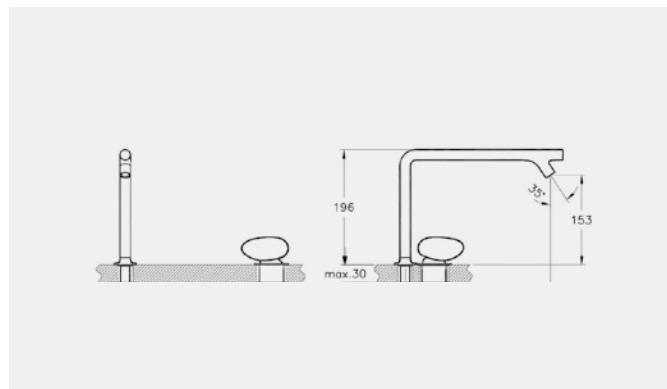

BRASSWARE ISTANBUL