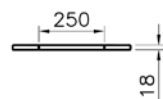

PRODUCT DESCRIPTION:

Shelf, 45cm

PRICE*:

£34

SHELVES UNIVERSAL

PRODUCT CODE:

- 56906 High gloss white
- 56897 Grey oak
- 56904 Metallic mink
- 56898 Waved natural wood
- 56905 Anthracite
- 56907 High gloss grey birch
- 56908 Hacienda brown