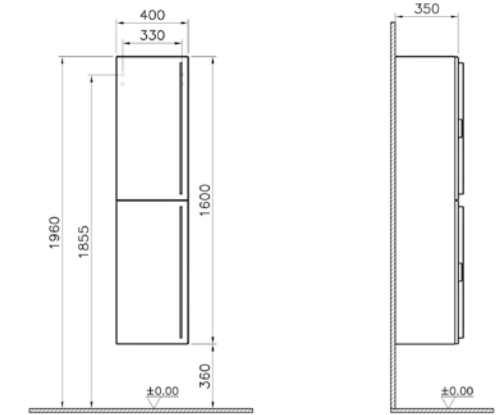

FURNITURE SYSTEM INFINIT

PRODUCT CODE:

56235 High gloss white
56236 High gloss grey birch

PRODUCT DESCRIPTION:

Washbasin unit, 100cm,
(including Infit mineral
cast washbasin)[†]

PRICE*:

£1709

PRODUCT CODE:

56241 High gloss white
56242 High gloss grey birch

PRODUCT DESCRIPTION:

Washbasin unit, 120cm,
(including Infit mineral
cast washbasin)[†]

PRICE*:

£1812

PRODUCT CODE:

56238 High gloss white
56239 High gloss grey birch

PRODUCT DESCRIPTION:

Washbasin unit, 100cm,
(including Infit mineral
cast washbasin)[†]

PRICE*:

£1709

PRODUCT CODE:

56244 High gloss white
56245 High gloss grey birch

PRODUCT DESCRIPTION:

Washbasin unit, 120cm,
(including Infit mineral
cast washbasin)[†]

PRICE*:

£1812

FURNITURE SYSTEM INFINIT

PRODUCT CODE:

54266 High gloss white
56259 High gloss grey birch

PRODUCT DESCRIPTION:

Tall unit with 2 doors, right hand hinged,
1 fixed shelf; 4 modular
glass shelves, 35cm

PRICE*:

High gloss white £818
High gloss grey birch £973

SANITARYWARE OPTIONS

PRODUCT CODE:

4431B003-0001 1TH

PRODUCT DESCRIPTION:

Nuo washbasin, 50cm

PRICE*:

£251

PRODUCT CODE:

4432B003-0001 1TH

PRODUCT DESCRIPTION:

Nuo washbasin, 60cm

PRICE*:

£331

PRODUCT CODE:

4433B003-0001 2TH

PRODUCT DESCRIPTION:

Nuo washbasin with
two bowls, 130cm

PRICE*:

£658