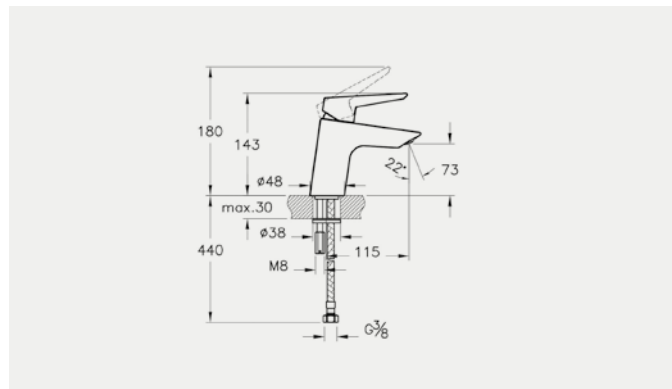

BRASSWARE SOLID S