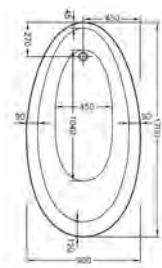

BATHTUBS SILENCE

PRODUCT CODE:
54300001000

PRODUCT DESCRIPTION:
Bath, 170x90cm (including leg set, panel and waste)

PRICE*:
£3340