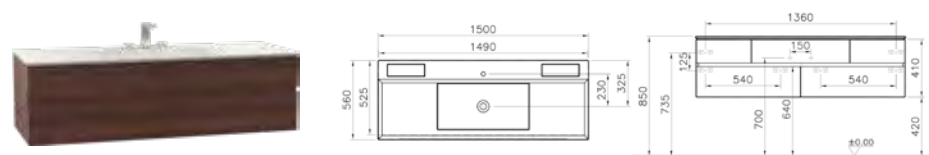

PRODUCT CODE:

58370 Chestnut
58371 High gloss grey

PRODUCT DESCRIPTION:

Washbasin unit with 4 drawers,
150cm, (including Inifinit
mineral cast basin)*

PRICE*:

Chestnut £3264
High gloss grey £3109

FURNITURE MEMORIA