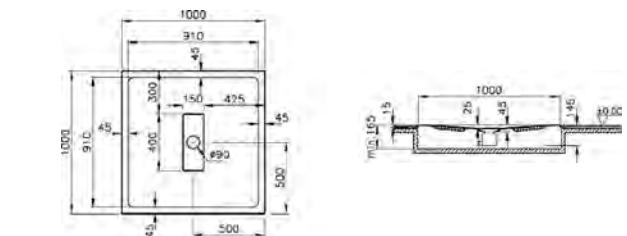

PRODUCT CODE:
54600028000

PRODUCT DESCRIPTION:
Zero to surface shower tray, 100x100cm

PRICE':
£483

COMPATIBLE WITH:
5601089 Shower waste and trap, £77