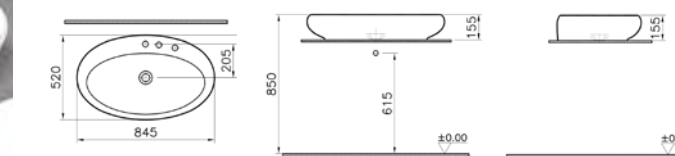

PRODUCT CODE:

4447B403-0041 White 1TH
4447B403-0871 White 3TH
4447B470-0041 Black 1TH
4447B470-0871 Black 3TH

PRODUCT DESCRIPTION:

Countertop washbasin, 85cm

PRICE*:

White £1104
Black £1545

SANITARYWARE ISTANBUL