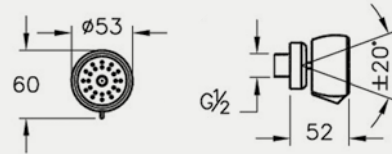

Rain Q showerhead A45707, £53*
Suitable with any connection pipe shown on page 133 and 134