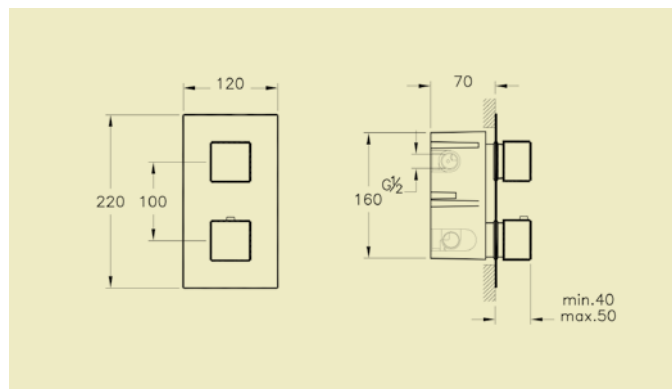

SHOWER SYSTEMS