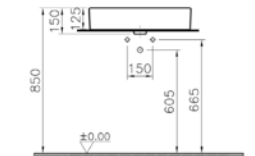

PRICE*:

£331