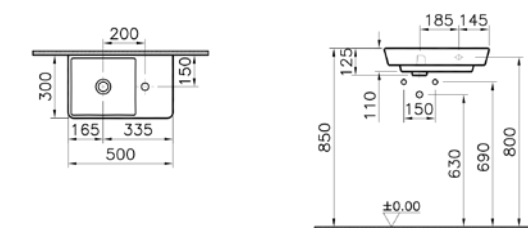

PRODUCT CODE:
4458B003-0041 1TH

PRODUCT DESCRIPTION:
Compact washbasin, 50x30cm,
no overflow hole

PRICE*:
£147