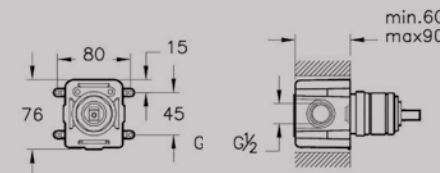

BRASSWARE SUIT L

BRASSWARE SUIT L