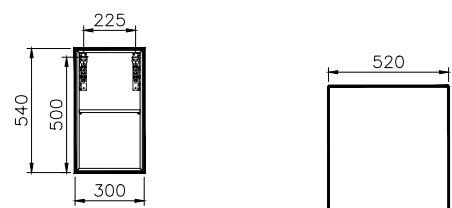

Open unit with shelf, 30cm

PRICE*:
£464

MIRRORS FRAME

PRODUCT CODE:

- 61404 Matt white Left hand hinged
- 61407 Matt white Right hand hinged
- 61405 Matt black Left hand hinged
- 61408 Matt black Right hand hinged
- 61406 Matt taupe Left hand hinged
- 61409 Matt taupe Right hand hinged