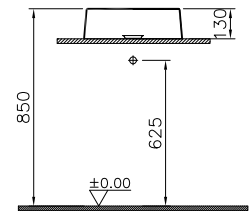

SANITARYWARE FRAME

PRODUCT CODE:

5655B403-0016 White
5655B401-0016 Matt white
5655B483-0016 Matt black
5655B470-0016 Black

PRODUCT DESCRIPTION:

Square bowl washbasin, 42.5cm

PRICE*:

White £255
Matt white £307
Matt black £281
Black £281