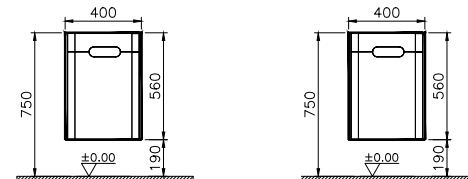

COMPATIBLE WITH:

60872 Console with legs, 95cm, £206
61069 4 legs, £33