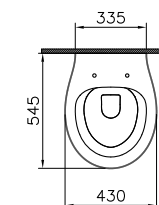

PRODUCT CODE:

5885B403-0101 White, Rim-ex
5885B401-0101 Matt white, Rim-ex
5885B483-0101 Matt black, Rim-ex
5885B420-0101 Matt taupe, Rim-ex

PRODUCT DESCRIPTION:
Wall-hung WC, Rim-ex

PRICE*:

White, Rim-ex £876
Matt white, Rim-ex £1049
Matt black, Rim-ex £1180
Matt taupe, Rim-ex £1049

COMPATIBLE WITH:

Toilet seat, soft-closing:
106-003-009 white £197
106-001-009 matt white £236
106-083-009 matt black £266
106-020-009 matt taupe £236

RIM-EX
WC pan