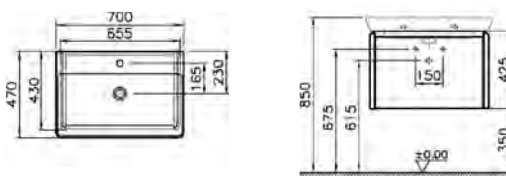

COMPATIBLE WITH:

4452 Washbasin, 70cm, £266