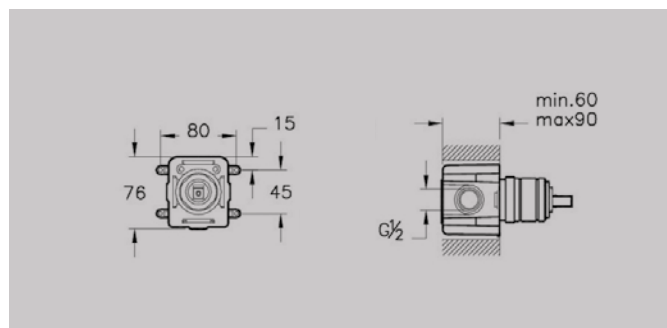

Shower mixer A42445, £87*
Rec. Minimum pressure: 0.5 bar

BRASSWARE SOLID S

BRASSWARE SOLID S

ACCESSORIES

VitrA accessories beautifully complement all our bathroom and brassware ranges whilst contributing their own finesse. A wide selection of exquisitely designed items, including holders, hooks, mirrors and towel rails, all crafted from high quality materials, are supplied with a 5-year guarantee.