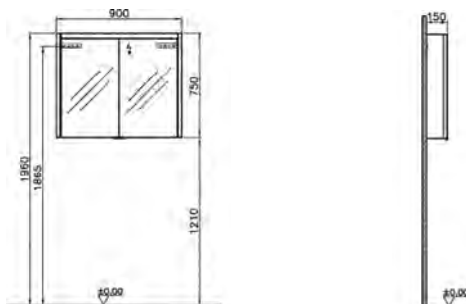

PRODUCT CODE:

58028 High gloss white
58029 Hacienda brown
58030 Hacienda black

PRODUCT DESCRIPTION:

Illuminated mirror cabinet, 90cm

PRICE*:

£1110

SANITARYWARE M-LINE

PRODUCT CODE: