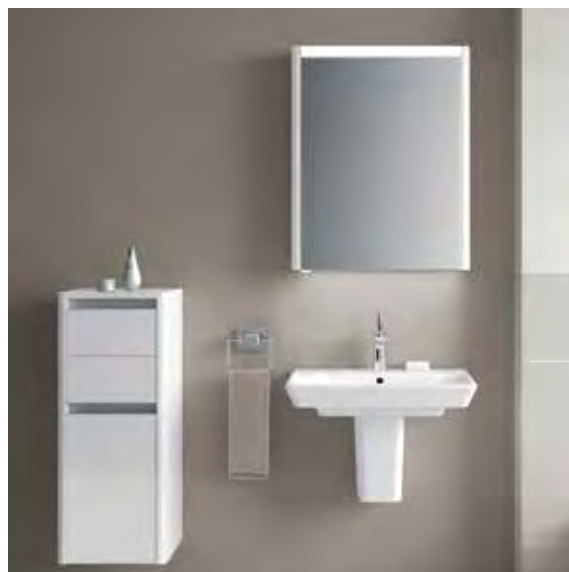

Washbasin 4451, 60cm, £194 / Basin mixer A42471, £307 / Illuminated mirror cabinet, right hand hinged 58005, 60cm, high gloss white, £754 / Half pedestal 4456, £134

WASHBASINS ARE
AVAILABLE IN A
RANGE OF SIZES
WITH EITHER FULL OR
HALF-PEDESTAL OPTIONS