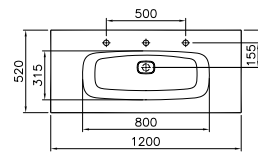

PRICE*:

£1969