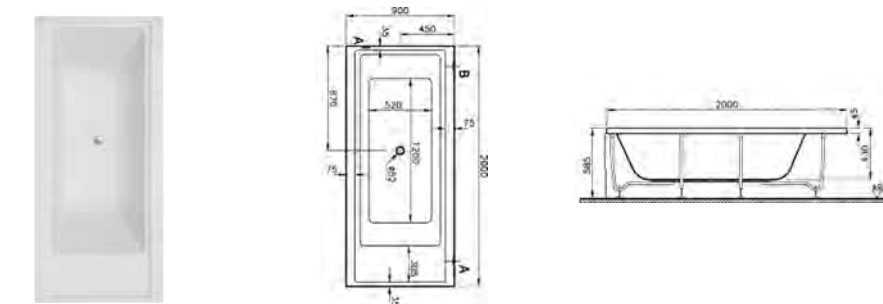

BATHTUBS PURE

PRODUCT CODE:
54330001000

PRODUCT DESCRIPTION:
Bath, 200x90cm

PRICE*:
£658

COMPATIBLE WITH:

59990433000 Leg set £130

5603875 Bath wooden roll, 200cm £1109

Dedicated front panel, 200cm:

54660001000 Acrylic white £371

Dedicated end panel, 90cm:

54670001000 Acrylic white £182