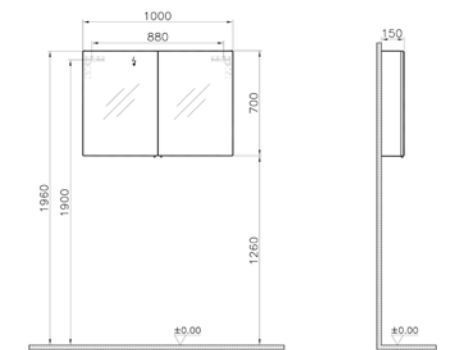

PRODUCT CODE:
57084 High gloss white

PRODUCT DESCRIPTION:
Mirror cabinet, classic, 100cm

PRICE*:
£349