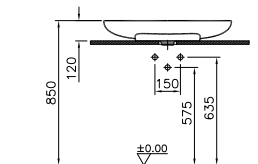

PRODUCT CODE:

5881B403-0041 White 1TH
5881B401-0041 Matt white 1TH
5881B483-0041 Matt black 1TH
5881B420-0041 Matt taupe 1TH

PRODUCT DESCRIPTION:
Oval bowl, 75cm

PRICE*:

White £517
Matt white £620
Matt black £697
Matt taupe £620