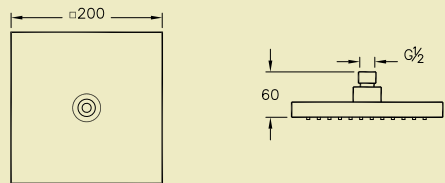

SHOWER SYSTEMS

Rain/Lite water jet A45522, £27*

Rain Q showerhead A45707, £53*
Suitable with any connection pipe shown on page 133 and 134

SHOWER SYSTEMS

Rain L showerhead A45708, £54*
Suitable with any connection pipe shown on page 133 and 134

Lite showerhead A45640, £106*
Suitable with any connection pipe shown on page 133 and 134

Istanbul showerhead, wall-mounted, 1 function, easy clean
A48006, £386*