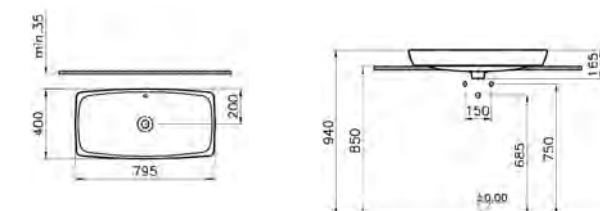

COMPATIBLE WITH:

6397 Ceramic waste cover, for use with pop-up mixers, £37