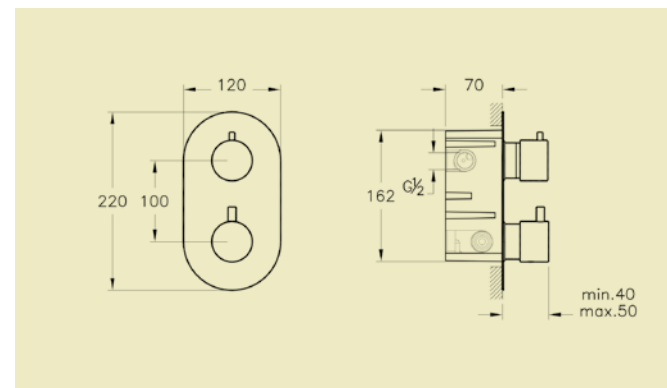

SHOWER SYSTEMS