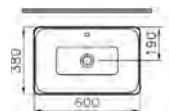

SANITARYWARE OPTIONS

PRODUCT CODE:
4434B003-0012

PRODUCT DESCRIPTION:
Nuo bowl, 60cm

PRICE*:
£347