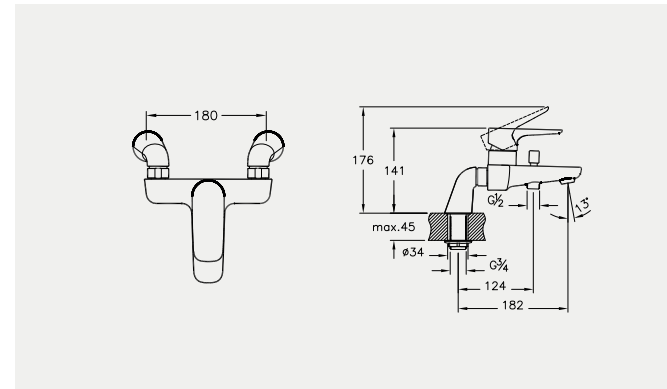

BRASSWARE SUIT L

Above: Bath/shower mixer A42488, chrome, £223*

BRASSWARE X-LINE

BRASSWARE X-LINE

BRASSWARE X-LINE

BRASSWARE X-LINE

BRASSWARE X-LINE

Built-in shower mixer, 1-way (exposed part) A42267, £123*
Rec. Minimum pressure: 1.0 bar
Must be used in conjunction with V-Box A42262