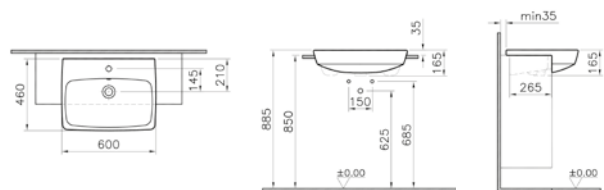

PRODUCT CODE:
5679B003-0001 1TH

PRODUCT DESCRIPTION:
Semi-recessed basin, 60cm

PRICE*:
£227

COMPATIBLE WITH:
6397 Ceramic waste cover,
for use with pop-up mixers, £37