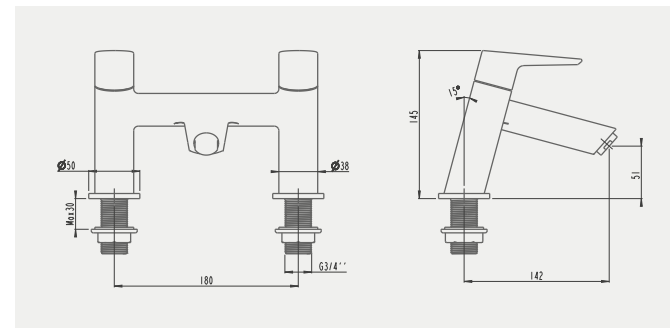

BRASSWARE SOLID S