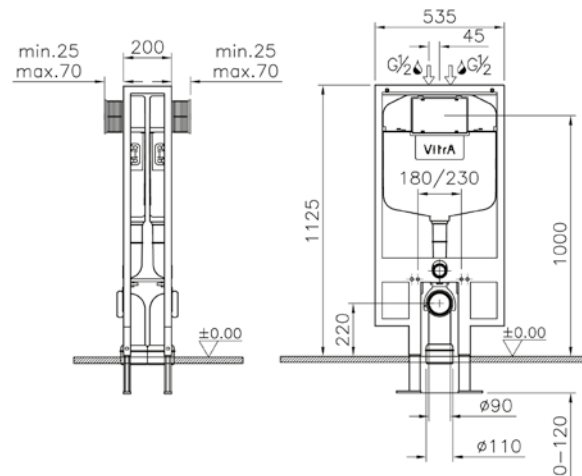

For horizontal drainage connection please order 436448YP and 436293YP

COMPATIBLE FLUSH PLATES

MECHANICAL

Available in:
A range of other colour finishes. Suitable for all frames, excluding Select (not compatible with 760 frames)

PNEUMATIC

Available in:
White, matt black, chrome plated or matt chrome plated. Not compatible with 742 or 760 frames

ELECTRONIC*

Available in:
Chrome plated or matt chrome plated. Not compatible with 760 frames