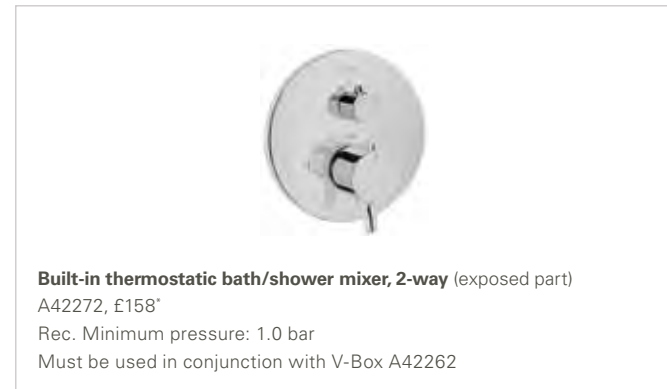

BRASSWARE NEST