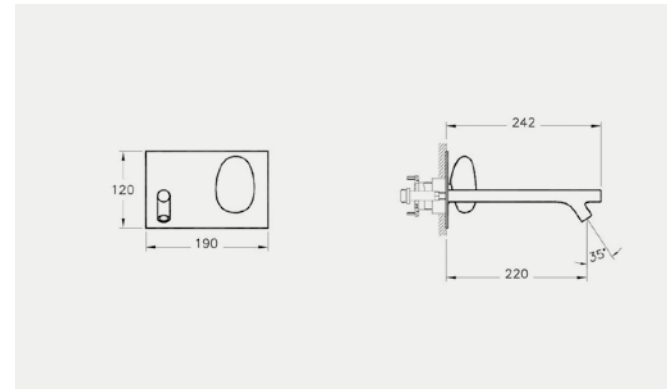

BRASSWARE ISTANBUL