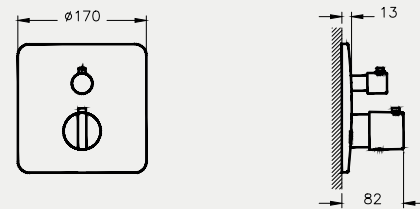

SHOWER SYSTEMS – COMPLETE SOLUTIONS

Option III, complete shower solution, 1-way A49244, £336*

Includes:

Long connection pipe, wall-mounted A45651 / Rain Q showerhead A45707 / Suit U built-in thermostatic bath/shower mixer A42291 / V-Box concealed part A42262

Rec. Minimum pressure: 1.0 bar

SHOWER SYSTEMS – COMPLETE SOLUTIONS

Option IV, complete shower solution, 2-way A49245, £532*

Includes:

Long connection pipe, wall-mounted A45651 / Rain L showerhead A45708 / Samba handshower with slide rail, 3F A45680 / Handshower outlets for shower kit A45223 / X-Line built-in thermostatic bath/shower mixer A42270 / V-Box concealed part A42262

Rec. Minimum pressure: 1.0 bar