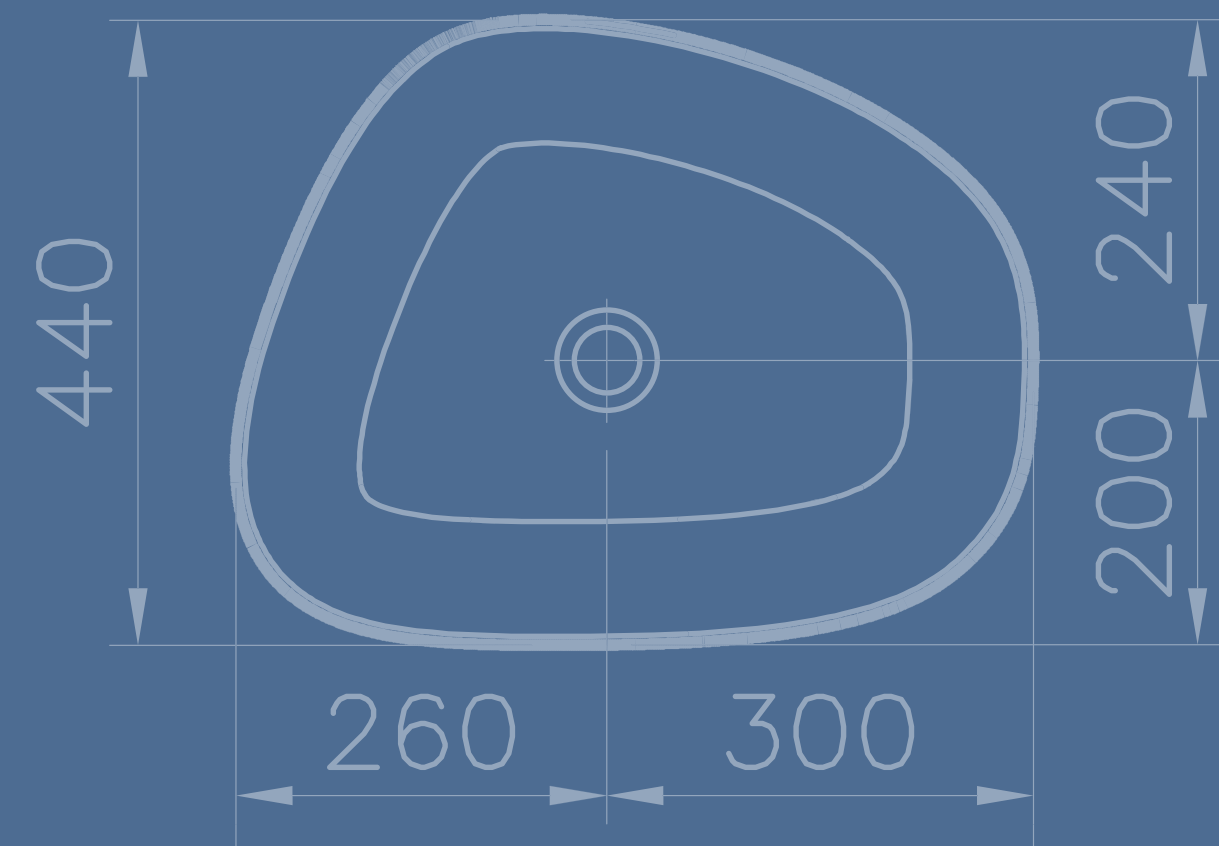

Please note: TH = Tap hole / RH = Right hand / LH = Left hand / **Dimensions ordered by:** width x depth x height. Unless stated, compatible items are not included

DESIGNER RANGES

V-CARE	238
ISTANBUL	238
MEMORIA	243
OUTLINE	249
WATER JEWELS	250
FRAME	253
T4	263
M-LINE	269
M-LINE INFINIT	278
NEST	282
NEST TRENDY	290
SENTO	294
SYSTEM INFINIT	306
OPTIONS	307