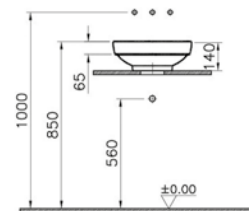

4441B071-0016 Platinum

PRODUCT DESCRIPTION:

Square bowl, 40cm

PRICE*:

£577

COMPATIBLE WITH:

A45148 Waste set, chrome, £57

A45149 Waste set, push open, chrome, £62