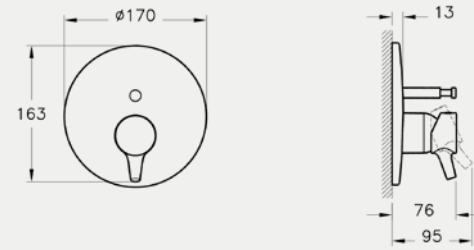

SHOWER SYSTEMS – V-BOX X-LINE