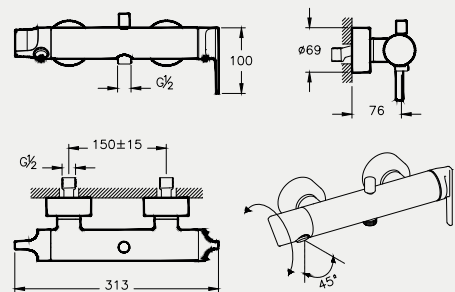

BRASSWARE SUIT L

BRASSWARE SUIT L