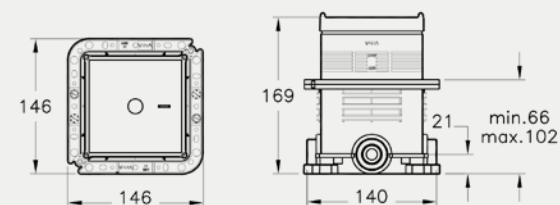

BRASSWARE X-LINE

Above: Bath/shower mixer (handshower not included) A42324, £200*

BRASSWARE DYNAMIC S

BRASSWARE DYNAMIC S

BRASSWARE NEST

Basin mixer A42300, £109*
Rec. Minimum pressure: 0.5 bar

Basin mixer with pop-up waste A42308, £137*
Rec. Minimum pressure: 0.5 bar