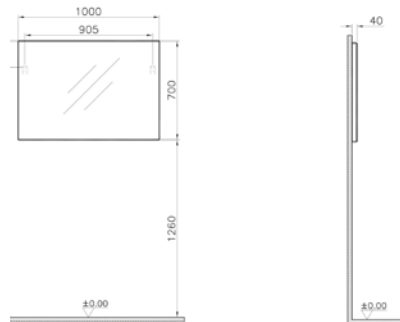

PRODUCT CODE:
61321

PRODUCT DESCRIPTION:
Mirror, classic, 100cm

PRICE*:
£149