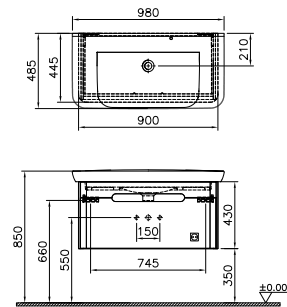

FURNITURE SENTO

PRODUCT CODE:

60814 Matt white
60817 Matt cream
60820 Matt anthracite

PRODUCT DESCRIPTION:

Washbasin unit with 1 drawer, 100cm
(including 5948 basin)

PRICE*:

£807

COMPATIBLE WITH:

6397L003-0159 Ceramic waste cover, £37