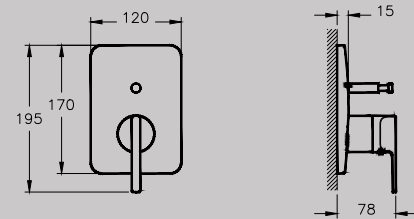

Minibox, 2-way (concealed part) A41949 for: (A42286), £78*
Rec. Minimum pressure: 1.0 bar