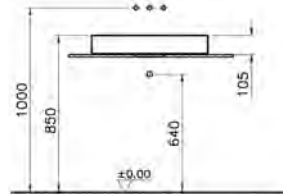

PRODUCT CODE:
89003

PRODUCT DESCRIPTION:
Oblong countertop basin,
63cm, Infit mineral cast
(including white waste cover)

PRICE*:
£588