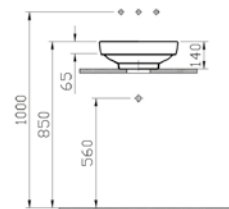

COMPATIBLE WITH:

A45148 Waste set, chrome, £57
A45149 Waste set, push open, chrome, £62