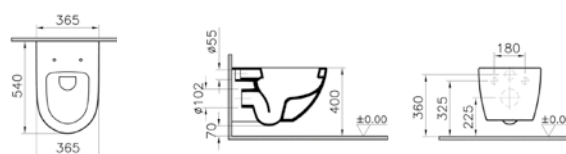

PRODUCT CODE:

4448B003-0075

PRODUCT DESCRIPTION:

Sento wall-hung WC pan

PRICE*:

£242

COMPATIBLE WITH:

86-003-001 Toilet seat, £94
86-003-009 Toilet seat, soft-closing, £176
120-003-009 Slim toilet seat, soft-closing, £139