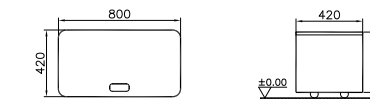

PRODUCT CODE:

56425	High gloss white
56180	Anthracite
56181	Waved natural wood
56182	Grey natural wood

PRODUCT DESCRIPTION:

Laundry unit with wheels, top opening, 80cm

PRICE*:

£507

(see page 291 for compatible washbasin)