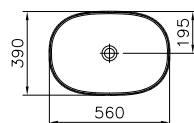

PRICE*:

White £256
Matt white £307
Black £358
Matt black £358