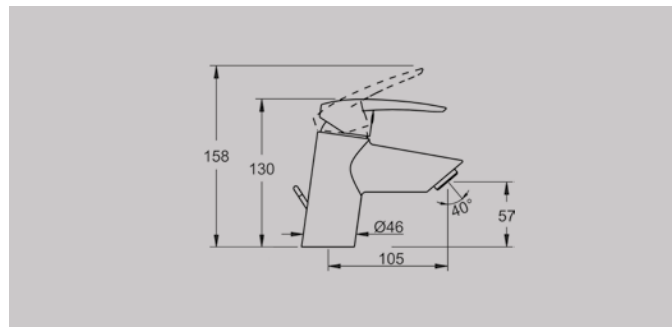

BRASSWARE X-LINE

Above: Bath/shower mixer (handshower not included) A42324, £200*

BRASSWARE DYNAMIC S

BRASSWARE DYNAMIC S

BRASSWARE NEST

Basin mixer A42300, £109*
Rec. Minimum pressure: 0.5 bar

Basin mixer with pop-up waste A42308, £137*
Rec. Minimum pressure: 0.5 bar