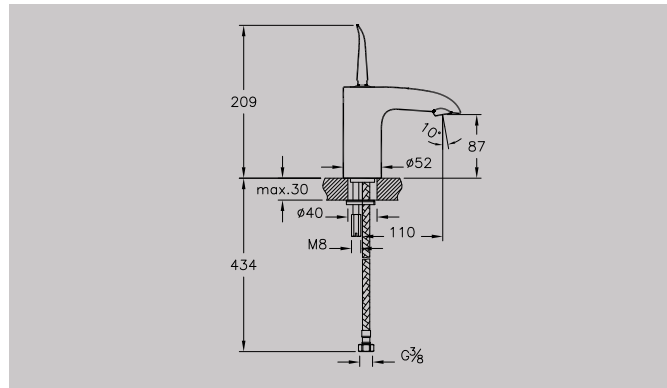

BRASSWARE T4