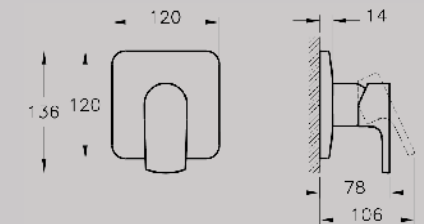

Minibox, 1-way (concealed part) A42213 for: (A42295), £73*
Rec. Minimum pressure: 1.0 bar