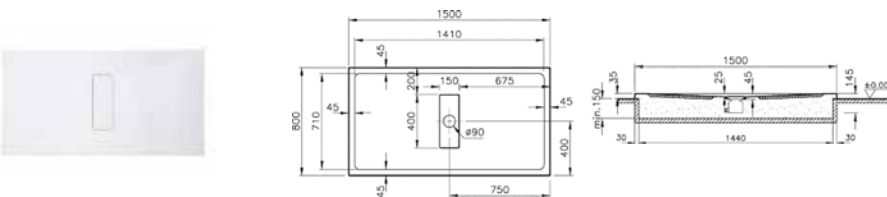

PRODUCT CODE:
54270028000

PRODUCT DESCRIPTION:
Flat shower tray, 150x80cm

PRICE*:
£454

COMPATIBLE WITH:
5601089 Shower waste and trap, £77