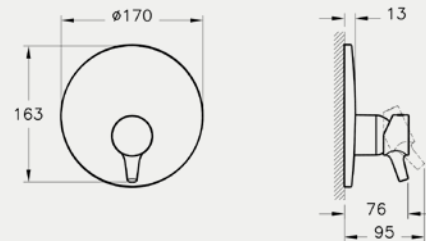

BRASSWARE X-LINE