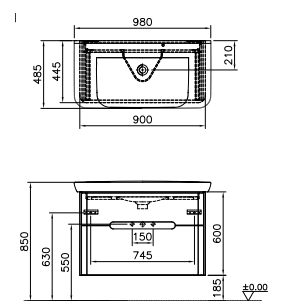

PRODUCT DESCRIPTION:

Washbasin unit with 2 drawers, 100cm
(including 5948 basin)

PRICE*:

£1005

COMPATIBLE WITH:

6397L003-0159 Ceramic waste cover, £37
61069 4 legs, £33

FURNITURE SENTO

PRODUCT CODE: