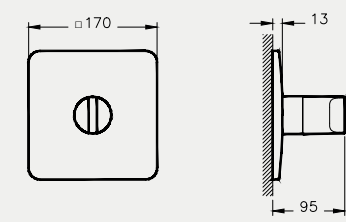

SHOWER SYSTEMS – V-BOX SUIT

V-Box (concealed part) A42262 for: (A42288, A42289, A42290,
A42291, A42292), £81*
Rec. Minimum pressure: 1.0 bar