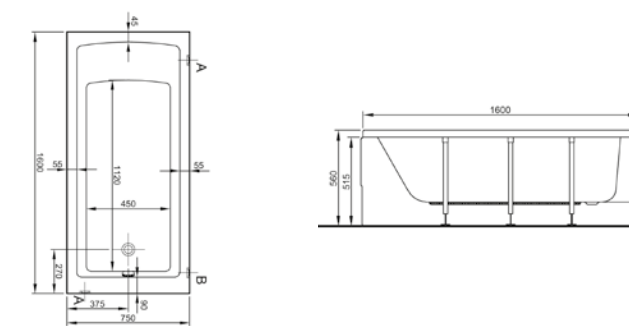

PRODUCT CODE:
52660001000

PRODUCT DESCRIPTION:
Bath, 160x75cm

PRICE*:
£395

COMPATIBLE WITH:
59990228000 Leg set £69
Flat panels:
54900001000 Front, 160cm £157
54940001000 End, 75cm £125