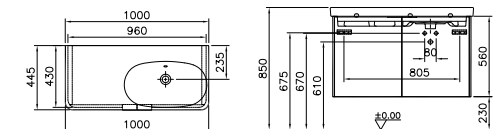

56543	High gloss white
56544	Anthracite
56545	Waved natural wood
56546	Grey natural wood

PRODUCT DESCRIPTION:

Asymmetrical washbasin unit with 2 doors, 100cm

PRICE*:

£638

COMPATIBLE WITH:

5684 Asymmetrical washbasin, 100cm, £284