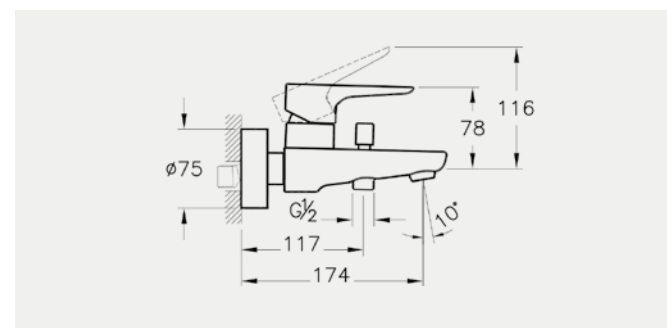

BRASSWARE X-LINE