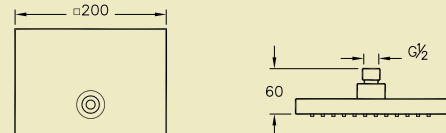

SHOWER SYSTEMS – COMPLETE SOLUTIONS

Option III, complete shower solution, 1-way A49244, £336*

Includes:

Long connection pipe, wall-mounted A45651 / Rain Q showerhead A45707 / Suit U built-in thermostatic bath/shower mixer A42291 / V-Box concealed part A42262

Rec. Minimum pressure: 1.0 bar

SHOWER SYSTEMS – COMPLETE SOLUTIONS

Option IV, complete shower solution, 2-way A49245, £532*

Includes:

Long connection pipe, wall-mounted A45651 / Rain L showerhead A45708 / Samba handshower with slide rail, 3F A45680 / Handshower outlets for shower kit A45223 / X-Line built-in thermostatic bath/shower mixer A42270 / V-Box concealed part A42262

Rec. Minimum pressure: 1.0 bar