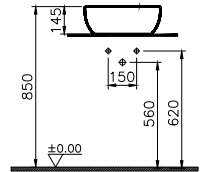

PRICE*:

White £398
Matt white £477
Matt taupe £477
Matt mink £477
Matt black £537