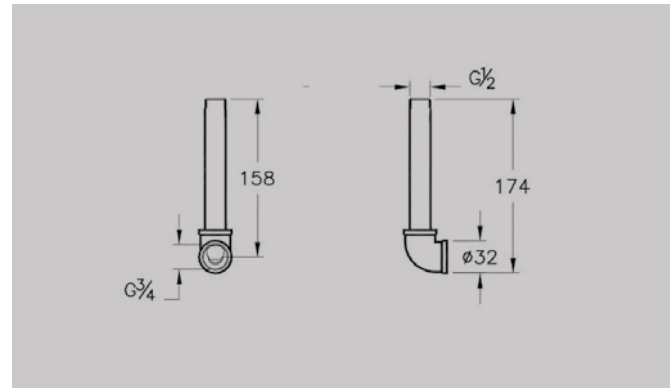

BRASSWARE NEST