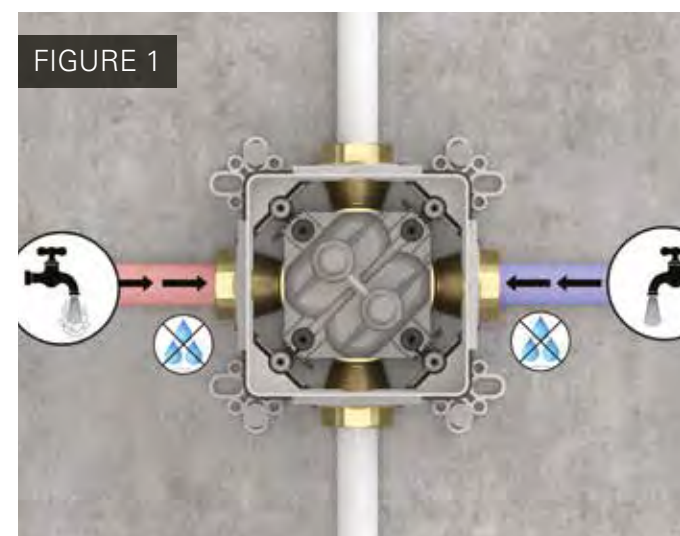

WATER OUTLET OPTIONS

- 1-way:** shower mixer, with adjustable water temperature control
- 2-way:** water can be diverted to two of the following options: showerhead, handshower, bath. Water temperature can be adjusted using one controller. Hot and cold water feed separately into the concealed valve.
- 3-way:** using a diverter the water can be directed to either the bath, shower head or handshower.

V-BOX OFFERS A CHOICE OF THERMOSTATIC AND STANDARD SHOWER VALVES

SHOWER VALVE

MINIMUM WALL DEPTH OF 110MM NEEDED

SHOWER SYSTEMS – V-BOX

INSTALLATION

FIGURE 1 IMPERMEABILITY TEST

The water inlet pipes are fitted as shown above. This ensures the V-Box is mounted correctly and tightly to prevent leaks. There are also multiple fixing points.