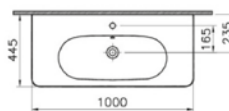

PRICE*:
£284

COMPATIBLE WITH:
5691 Half pedestal £130
5690 Pedestal £130

SANITARYWARE NEST

PRODUCT CODE:
5684B003-0001 1TH

PRODUCT DESCRIPTION:
Asymmetrical washbasin, 100cm

PRICE*:
£284

PRODUCT CODE:
7744B003-0075