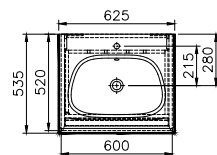

PRODUCT DESCRIPTION:

Washbasin unit with 1 drawer, 60cm (including washbasin)

PRICE*:

£1339 (white basin options)
 £1405 (taupe basin option)

COMPATIBLE WITH:

Ceramic waste cover, £37:
 6392L403-0159 White
 6392L420-0159 Matt taupe