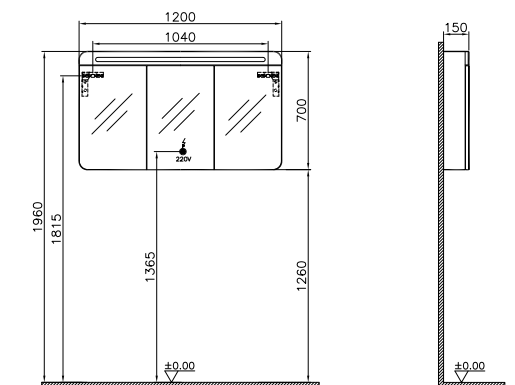

PRODUCT CODE:
61194 Oak

PRODUCT DESCRIPTION:
Illuminated mirror cabinet, 120cm

PRICE*:
£761