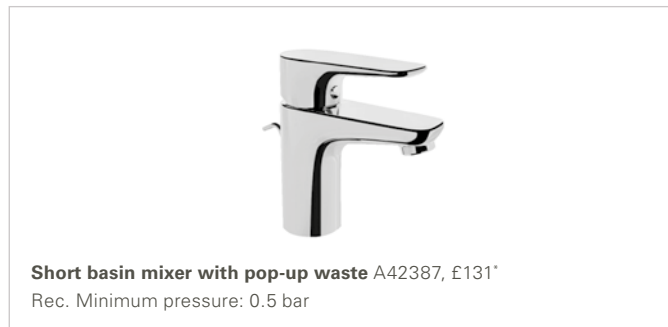

BRASSWARE SUIT L

Above: Bath/shower mixer A42488, chrome, £223*

BRASSWARE X-LINE

BRASSWARE X-LINE

BRASSWARE X-LINE

BRASSWARE X-LINE

BRASSWARE X-LINE

Built-in shower mixer, 1-way (exposed part) A42267, £123*
Rec. Minimum pressure: 1.0 bar
Must be used in conjunction with V-Box A42262