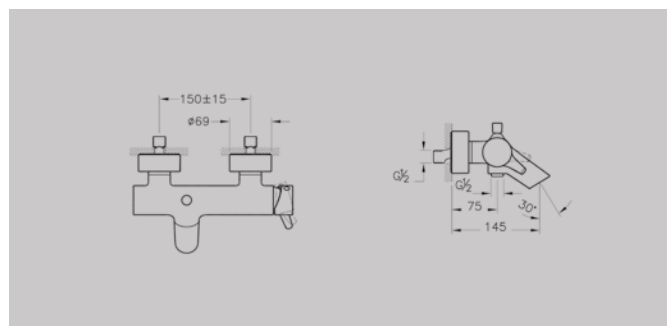

BRASSWARE NEST

BRASSWARE NEST