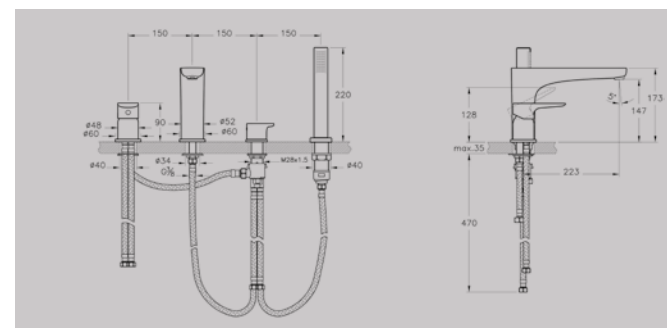

BRASSWARE X-LINE