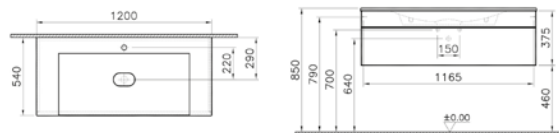

PRICE*:

£1812