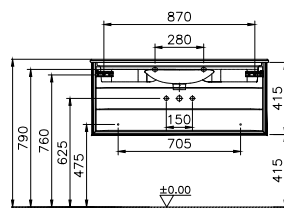

COMPATIBLE WITH:

Ceramic waste cover, £37:
6392L403-0159 White
6392L420-0159 Matt taupe