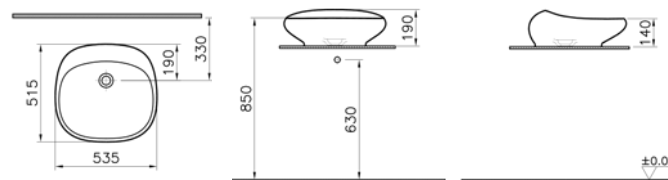

PRICE*:

White £902
Black £1260