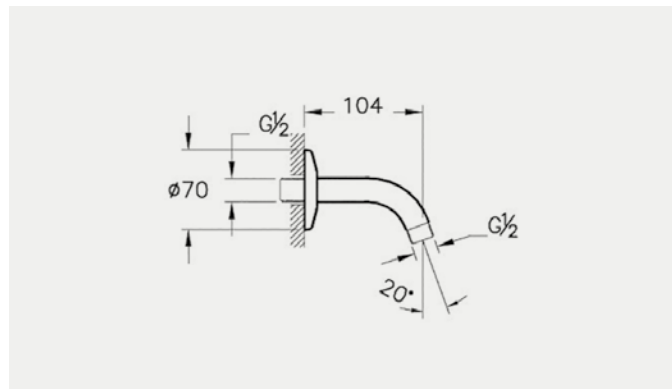

SHOWER SYSTEMS