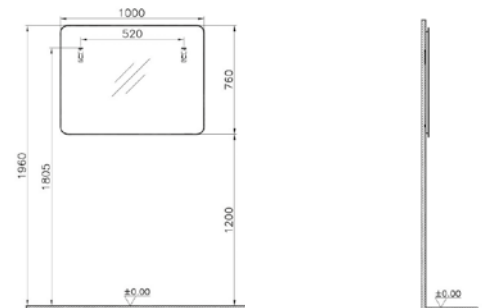

PRICE*:

£352