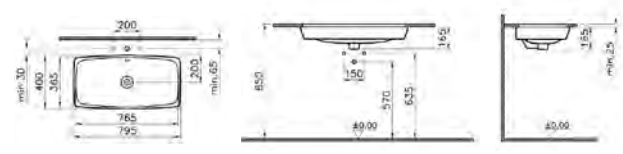

COMPATIBLE WITH:

6397 Ceramic waste cover,
for use with pop-up mixers, £37