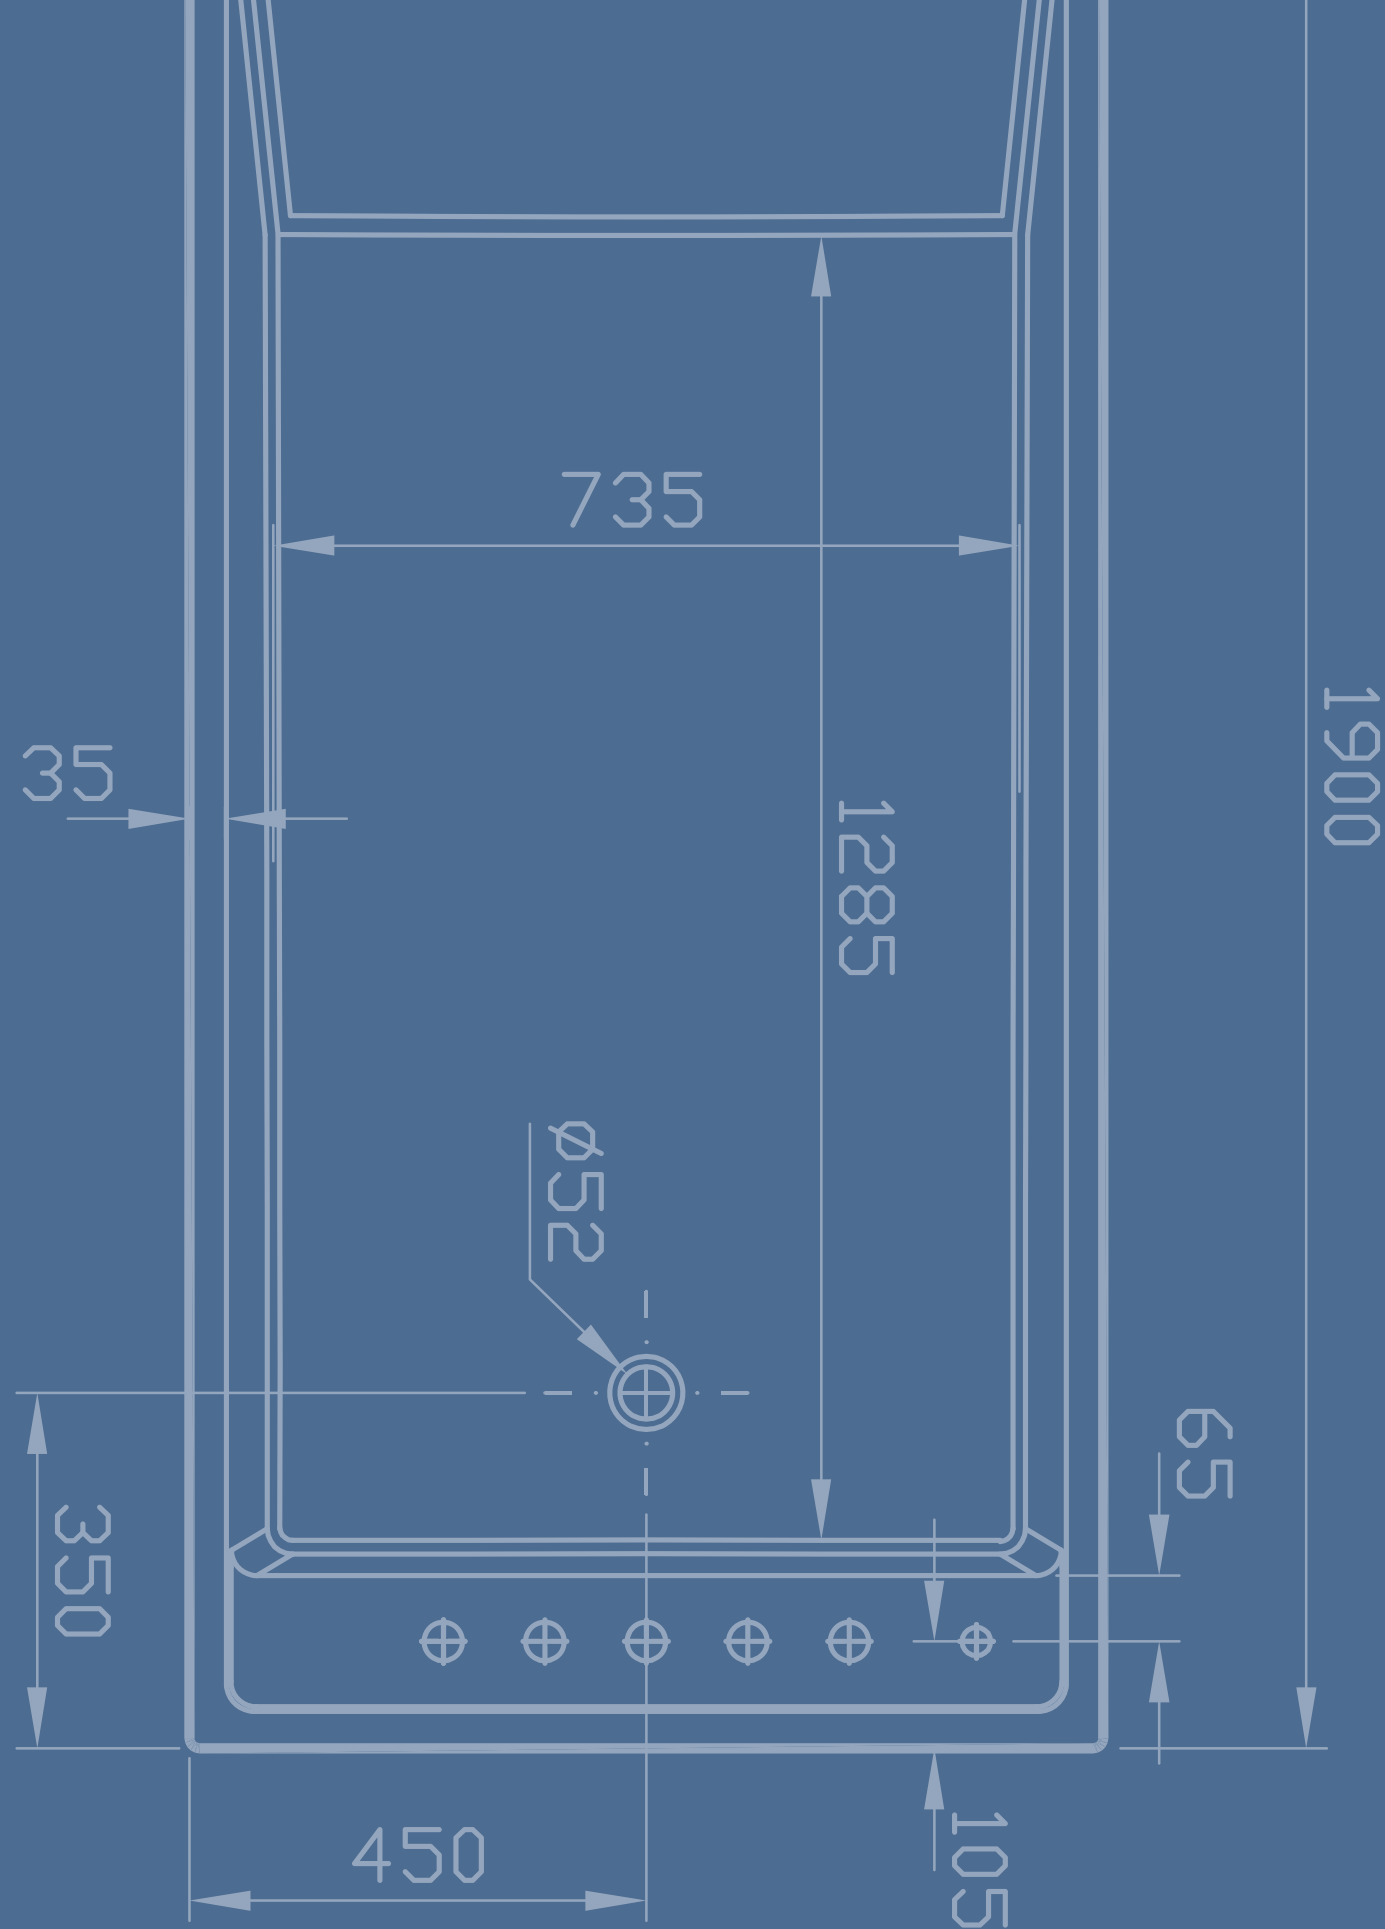

PRODUCT DESCRIPTION:

Shelf, 100cm

PRICE*:

£55

**BATHTUBS**

ISTANBUL	320
WATER JEWELS	320
MEMORIA	321
T4	321
PURE	321
SILENCE	322
LIQUID SPACE	322
COCOON	323
MATRIX	323
NEON	324

SHOWER TRAYS

ZERO	327
FLAT	329