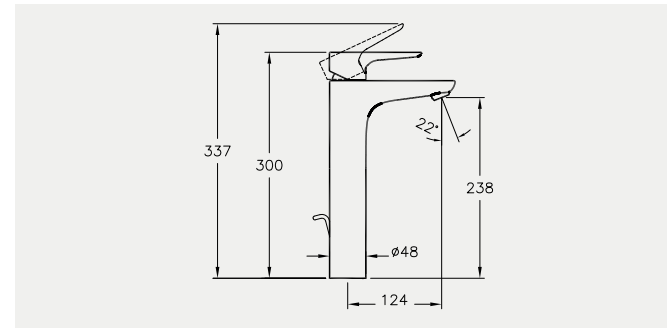

BRASSWARE X-LINE