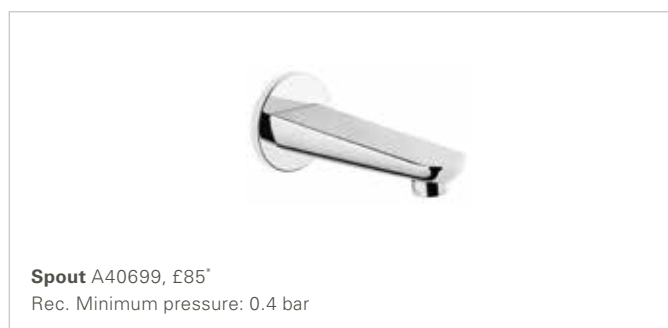

Shower mixer A42445, £87*
Rec. Minimum pressure: 0.5 bar

BRASSWARE SOLID S

BRASSWARE SOLID S

ACCESSORIES

VitrA accessories beautifully complement all our bathroom and brassware ranges whilst contributing their own finesse. A wide selection of exquisitely designed items, including holders, hooks, mirrors and towel rails, all crafted from high quality materials, are supplied with a 5-year guarantee.