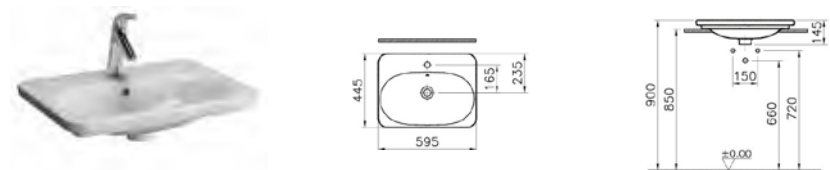

PRICE*:

£189
£352 with LED lighting