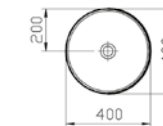

PRODUCT DESCRIPTION:

Circular bowl, 40cm

PRICE*:

£659

COMPATIBLE WITH:

A4514826 Waste set, copper, £57
 A45149 Waste set, push open, chrome, £62

PRODUCT CODE:

4441B003-1361 White