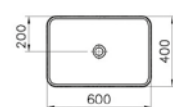

COMPATIBLE WITH:

A45148 Waste set, chrome, £57

A45149 Waste set, push open, chrome, £62