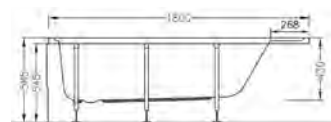

BATHTUBS PURE

PRODUCT CODE:
54320001000

PRODUCT DESCRIPTION:
Bath, 180x80cm

PRICE*:
£532

COMPATIBLE WITH:

59990432000 Leg set	£115
5603874 Bath wooden roll, 180cm	£922
5603875 Bath wooden roll, 200cm	£1076
Dedicated front panel, 180cm:	
54540001000 Acrylic white	£235
Dedicated end panel, 80cm:	
54620001000 Acrylic white	£162