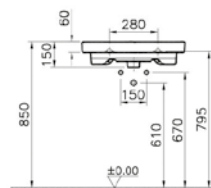

PRODUCT CODE:
5681B003-0001 1TH
5681B003-0033 3TH

PRODUCT DESCRIPTION:
Washbasin, 60cm for wall-hung, pedestal and countertop use

PRICE*:
£165

COMPATIBLE WITH:
5691 Half pedestal £130
5690 Pedestal £130
340-1560 Towel bar £107