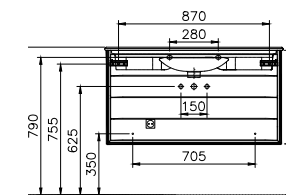

COMPATIBLE WITH:

Ceramic waste cover, £37:
6392L403-0159 White
6392L420-0159 Matt taupe