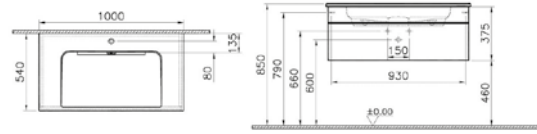

FURNITURE SYSTEM INFINIT

PRODUCT CODE:

56235 High gloss white
56236 High gloss grey birch

PRODUCT DESCRIPTION:

Washbasin unit, 100cm,
(including Infit mineral
cast washbasin)[†]

PRICE*:

£1709