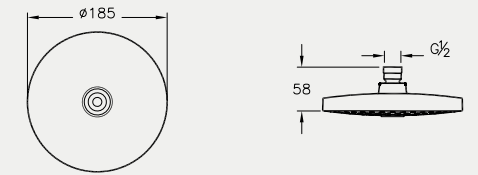

Rain/Lite water jet A45522, £27*

Rain Q showerhead A45707, £53*
Suitable with any connection pipe shown on page 133 and 134

SHOWER SYSTEMS

Rain L showerhead A45708, £54*
Suitable with any connection pipe shown on page 133 and 134