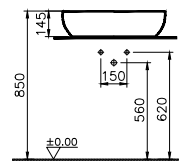

SANITARYWARE OUTLINE

PRODUCT CODE:

5995B403-0016 White
5995B401-0016 Matt white
5995B420-0016 Matt taupe
5995B450-0016 Matt mink
5995B483-0016 Matt black

PRODUCT DESCRIPTION:

Oval bowl, 59cm (waste cover included)

PRICE*:

White £438
Matt white £525
Matt taupe £525
Matt mink £525
Matt black £591