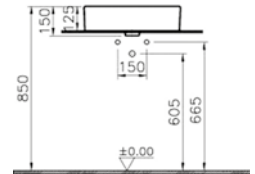

PRICE*:

£251