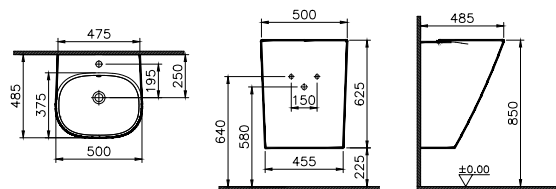

PRICE*:

White £749
Black £1049