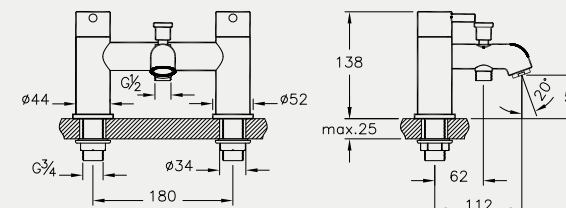

Bath/shower mixer (including handshower) A42112, £296*
Rec. Minimum pressure: 1.0 bar