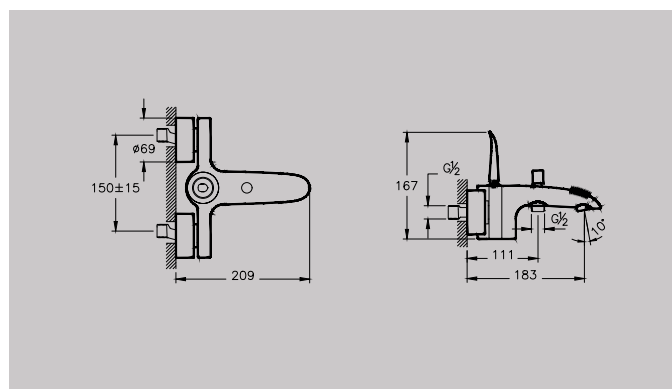

BRASSWARE T4