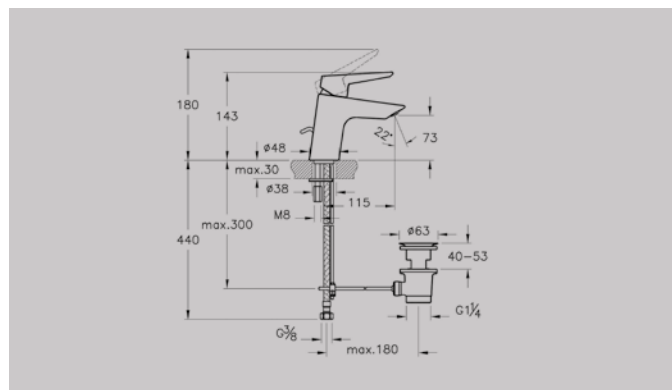

BRASSWARE SOLID S

BRASSWARE SOLID S