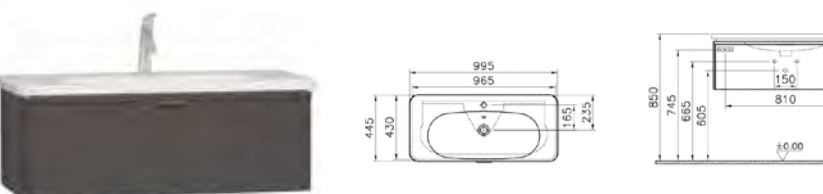

Laundry unit with wheels,
 top opening, 100cm, £576 (see page 285):

56426 High gloss white
 56183 Anthracite
 56184 Waved natural wood
 56185 Grey natural wood

FURNITURE NEST TRENDY

PRODUCT CODE:

56412 High gloss white
 56325 Anthracite
 56326 Waved natural wood
 56327 Grey natural wood