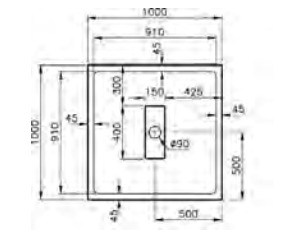

PRODUCT CODE:
54240028000

PRODUCT DESCRIPTION:
Flat shower tray, 100x100cm

PRICE*:
£377

COMPATIBLE WITH:
5601089 Shower waste and trap, £77