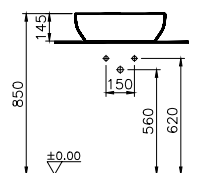

PRODUCT DESCRIPTION:

Square bowl, 48cm (waste cover included)

PRICE*:

White £398
Matt white £477
Matt taupe £477
Matt mink £477
Matt black £537

SANITARYWARE OUTLINE

PRODUCT CODE:

5995B403-0016 White
 5995B401-0016 Matt white
 5995B420-0016 Matt taupe
 5995B450-0016 Matt mink
 5995B483-0016 Matt black