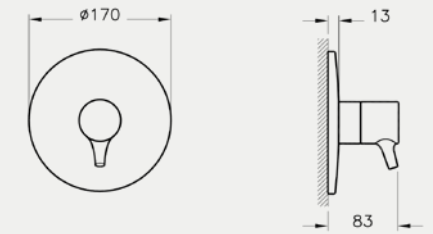

SHOWER SYSTEMS – V-BOX NEST

V-Box (concealed part) A42262 for: (A42266, A42269, A42272,
A42275, A42278), £81*
Rec. Minimum pressure: 1.0 bar