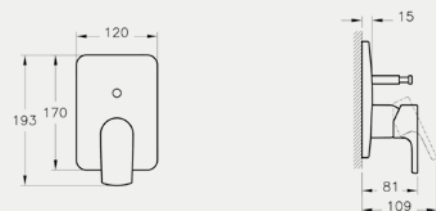

BRASSWARE SENTO

BRASSWARE SENTO