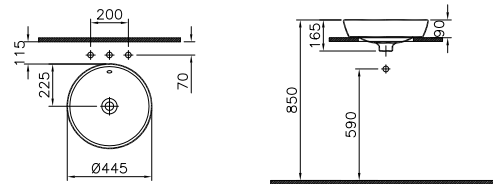

PRODUCT DESCRIPTION:

Bowl, 45cm

PRICE*:
£165