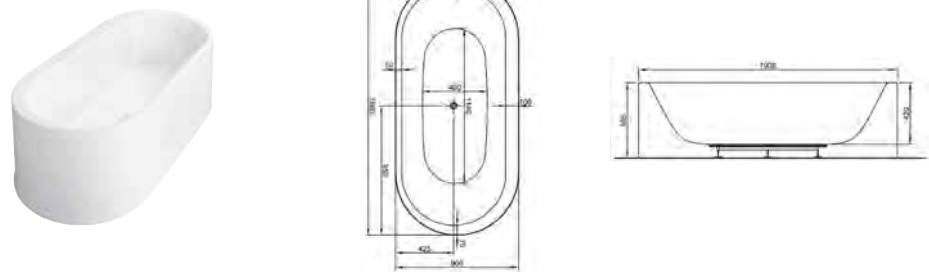

PRODUCT CODE:
53000001000

PRODUCT DESCRIPTION:
Oval bath, 190x90cm,
(including leg set, panel and waste)

PRICE*:
£3574