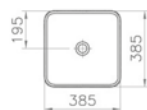

COMPATIBLE WITH:

A4514823 Waste set, gold, £57

A45149 Waste set, push open, chrome, £62