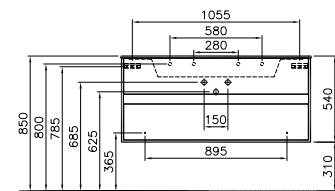

PRICE*:

£1969