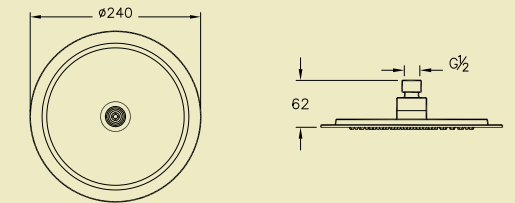

Istanbul showerhead, wall-mounted, 1 function, easy clean
A48006, £386*