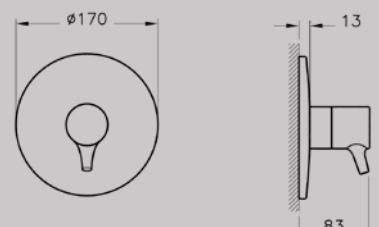

V-Box (concealed part) A42262 for: (A42264, A42267, A42270, A42273, A42276), £81*
Rec. Minimum pressure: 1.0 bar