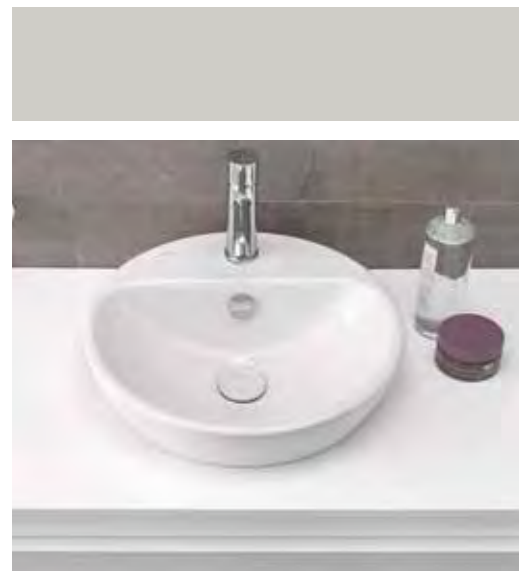

Countertop basin 5941, bowl, 45cm, £178 / Brassware not available

Opposite: Wall-hung WC pan 5671, compact, 48cm, £294 / Toilet seat, soft-closing 90-003-009, £162 / Loop T flush plate* 740-0700, gloss white, £42 / Q-Line basin mixer A40775, £160 / Mirror not available