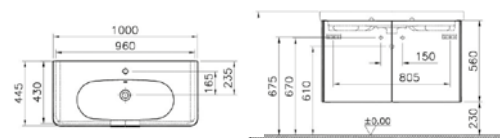

PRODUCT DESCRIPTION:

Washbasin unit with 2 doors, 100cm

PRICE*:

£638

COMPATIBLE WITH:

5683 Washbasin, 100cm, £284

FURNITURE NEST

PRODUCT CODE: