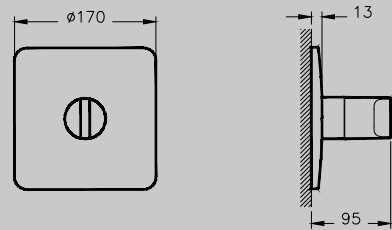

V-Box (concealed part) A42262 for: (A42288, A42289, A42290, A42291, A42292), £81*
Rec Minimum pressure: 1.0 bar