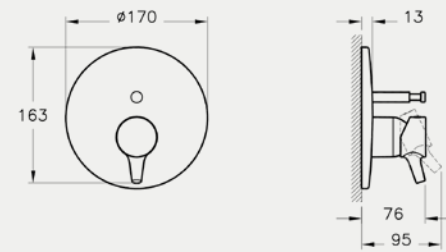

SHOWER SYSTEMS – V-BOX NEST