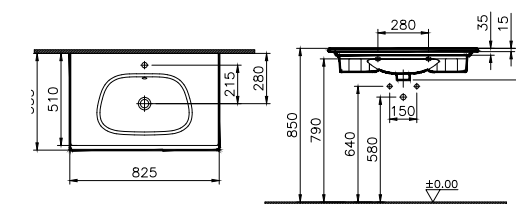

COMPATIBLE WITH:

Ceramic waste cover, £37:

6392L403-0159 White
6392L420-0159 Matt taupe