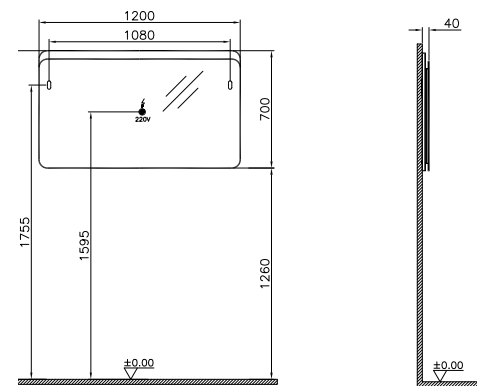

PRODUCT CODE:
60891 Oak

PRODUCT DESCRIPTION:
Illuminated mirror, 100cm

PRICE*:
£613

PRODUCT CODE:
61193 Oak

PRODUCT DESCRIPTION:
Illuminated mirror, 120cm

PRICE*:
£644

PRODUCT CODE:
60893 Oak Left hand hinged
60892 Oak Right hand hinged