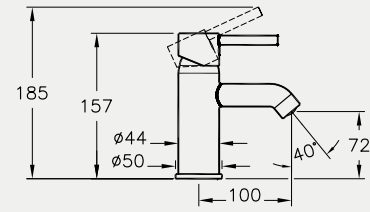

BRASSWARE NEST

Above: Bath/shower mixer A42242, £303*

BRASSWARE MINIMAX S

Short basin mixer A42361, £104*
Rec. Minimum pressure: 0.5 bar

Short basin mixer with pop-up waste A42371, £125*
Rec. Minimum pressure: 0.5 bar