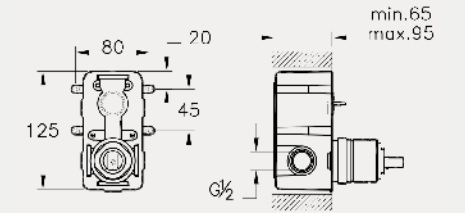

BRASSWARE SENTO