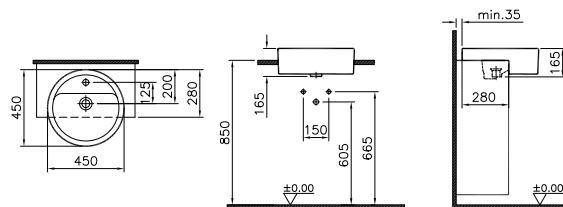

PRODUCT DESCRIPTION:

Bowl, 60cm

PRICE*:
£178

SANITARYWARE M-LINE

PRODUCT CODE:
5146B003-0001 1TH

PRODUCT DESCRIPTION:
Semi-recessed bowl, 45cm

PRICE*:
£199

PRODUCT CODE:
5679B003-0001 1TH