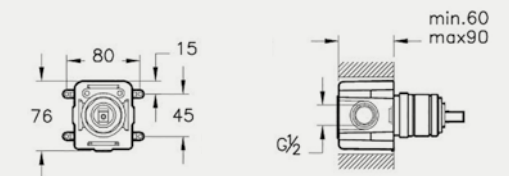

Minibox, 2-way (concealed part) A41949 for: (A42294, A42286, A42251), £78*
Rec. Minimum pressure: 1.0 bar