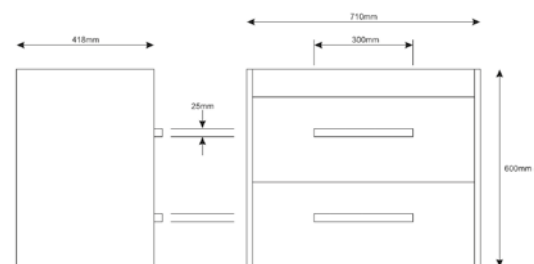

PRODUCT DESCRIPTION:

Washbasin unit with 2 drawers
80cm

PRICE*:

£601

COMPATIBLE WITH:

Washbasin, 80cm, £235:
5663B003-0973 1TH
5663B003-0937[†] 1TH

FURNITURE M-LINE

PRODUCT CODE: