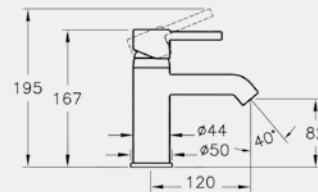

Basin mixer with pop-up waste A41986, £133*
Rec. Minimum pressure: 0.5 bar