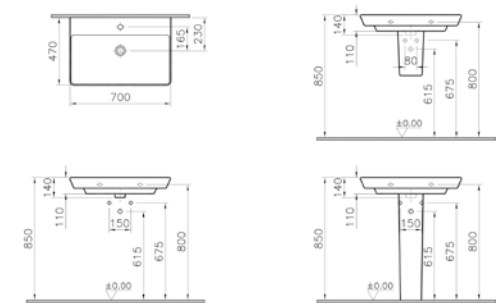

COMPATIBLE WITH:
4456 Half pedestal £134
4457 Pedestal £134
340-1550 Towel bar £159

PRODUCT CODE:
4452B003-0001 1TH

PRODUCT DESCRIPTION:
Washbasin, 70cm

PRICE*:
£266

COMPATIBLE WITH:
4456 Half pedestal £134
4457 Pedestal £134
340-1550 Towel bar £159