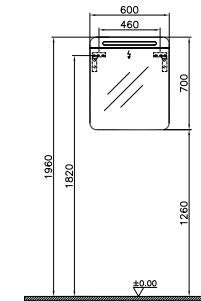

PRICE*:

£644