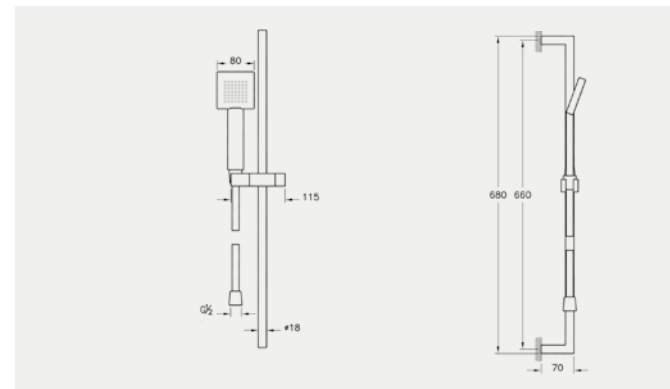

Sense handshower with slide rail A45684, £98*

Style X handshower with slide rail A45538, £122*

SHOWER SYSTEMS

Q-Line handshower with slide rail A45610, £215*

System rain shower column A45597, £403*
Compatible with all Vitra bath/shower mixers