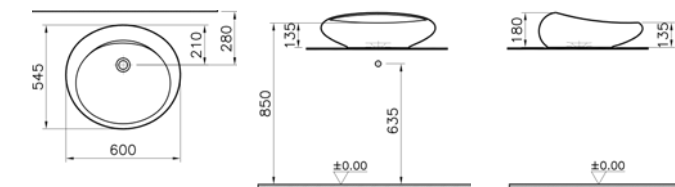

PRICE*:

White £941
Black £1316