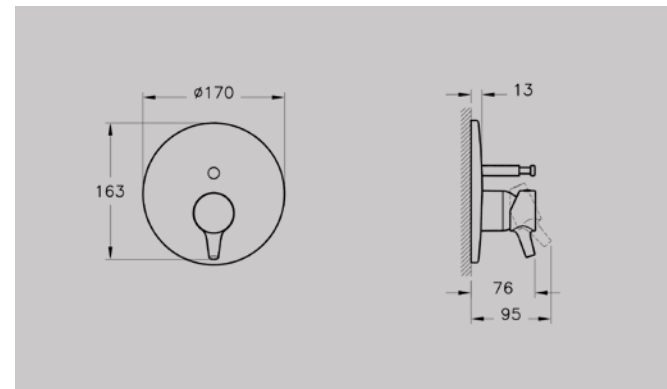

BRASSWARE X-LINE