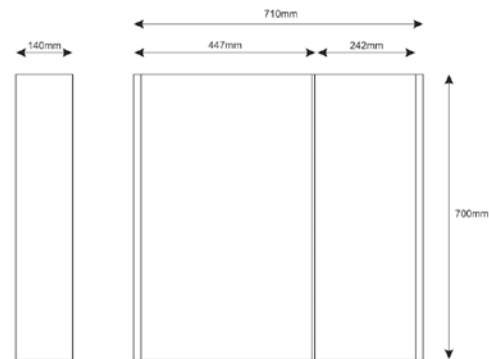

PRODUCT DESCRIPTION:

Mirror cabinet, 80cm

PRICE*:

£461

FURNITURE M-LINE INFINIT

PRODUCT CODE:

58204 Plum tree Left hand hinged
58203 Plum tree Right hand hinged
58206 High gloss white Left hand hinged
58205 High gloss white Right hand hinged
61298 Silver oak Left hand hinged
61299 Silver oak Right hand hinged