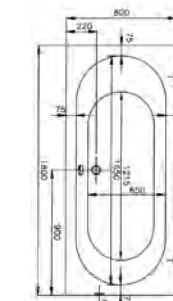

COMPATIBLE WITH:

59990072000 Leg set	£63
54920001000 Flat front panel, 180cm	£195
54950001000 Flat end panel, 80cm	£143