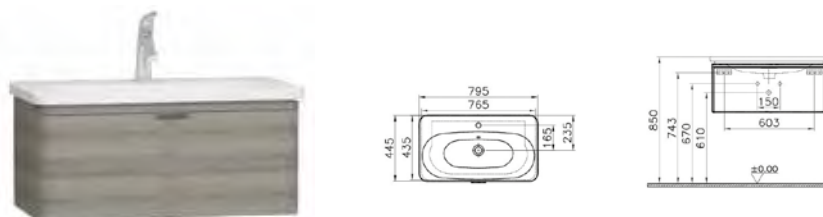

COMPATIBLE WITH:

5686 Countertop washbasin, 80cm, £248
with LED lighting, £410

Laundry unit with wheels, top opening,
80cm, £507 (see page 285):

56425 High gloss white
56180 Anthracite
56181 Waved natural wood
56182 Grey natural Wood