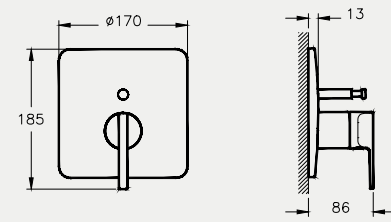

SHOWER SYSTEMS – V-BOX SUIT

Built-in shower mixer, 1-way (exposed part) A42289, £68*
Rec. Minimum pressure: 1.0 bar
Must be used in conjunction with V-Box A42262