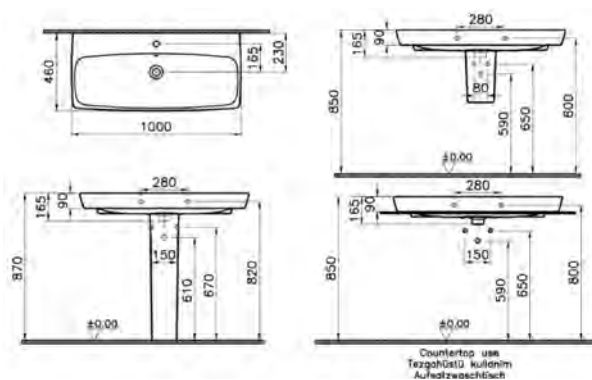

SANITARYWARE M-LINE

PRODUCT CODE:

5664B003-0973 1TH
5664B003-0937* 1TH

PRODUCT DESCRIPTION:

Washbasin, 100cm, for wall-hung, pedestal and countertop use

PRICE*:

£305

COMPATIBLE WITH:

4456 Half pedestal, large £134
4457 Pedestal £134
6397 Ceramic waste cover, for use with pop-up mixers, £37