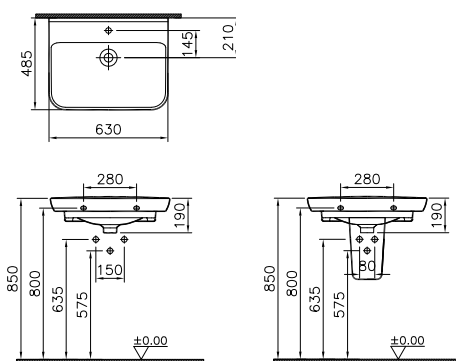

PRODUCT CODE:
5946B003-0001 1TH

PRODUCT DESCRIPTION:
Washbasin, 63cm

PRICE*:
£165

COMPATIBLE WITH:
6397L003-0159 Ceramic waste cover, £37
5281 Pedestal, £54