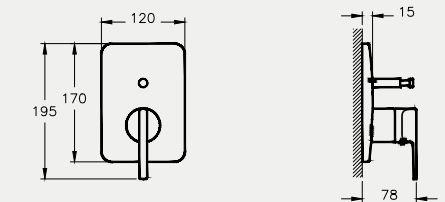

Minibox, 2-way (concealed part) A41949 for: (A42286), £78*
Rec. Minimum pressure: 1.0 bar