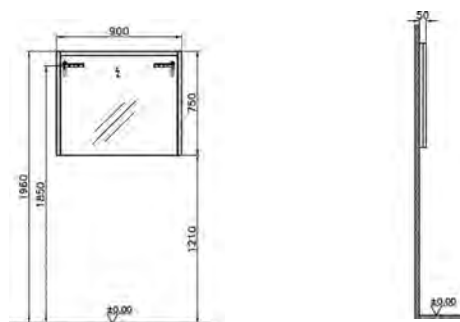

PRODUCT CODE:

58028 High gloss white
58029 Hacienda brown
58030 Hacienda black

PRODUCT DESCRIPTION:

Illuminated mirror cabinet, 90cm

PRICE*:

£1110

SANITARYWARE M-LINE

PRODUCT CODE: