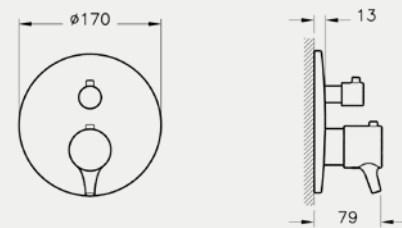

SHOWER SYSTEMS – V-BOX NEST

SHOWER SYSTEMS – V-BOX NEST