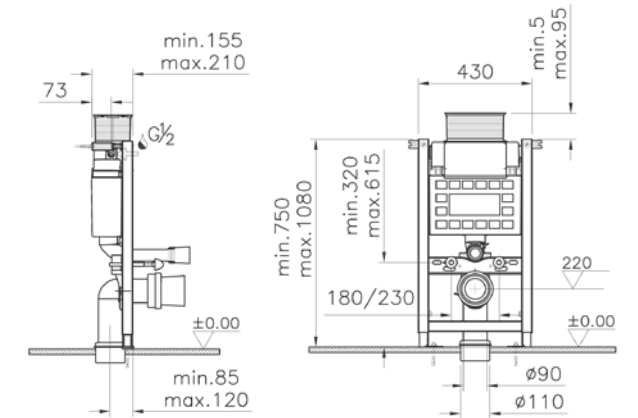

For horizontal drainage connection please order 436448YP and 436293YP / Only compatible with mechanical flush plates (excluding Select)