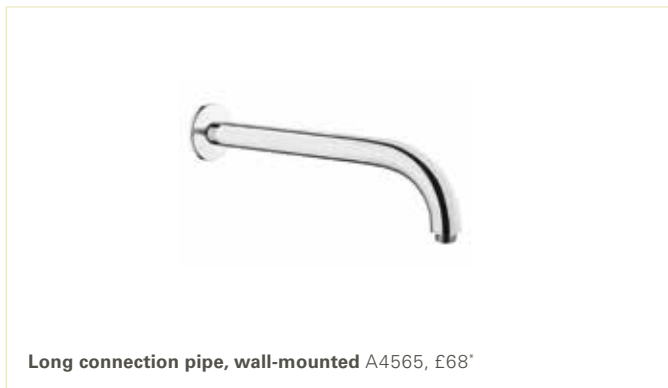

SHOWER SYSTEMS