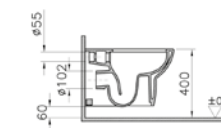

PRODUCT CODE:
7744B003-0075

PRODUCT DESCRIPTION:
Wall-hung WC pan, Rim-ex

PRICE*:
£393

COMPATIBLE WITH:
74-003-001 Toilet seat, £95
74-003-009 Toilet seat, soft-closing, £165