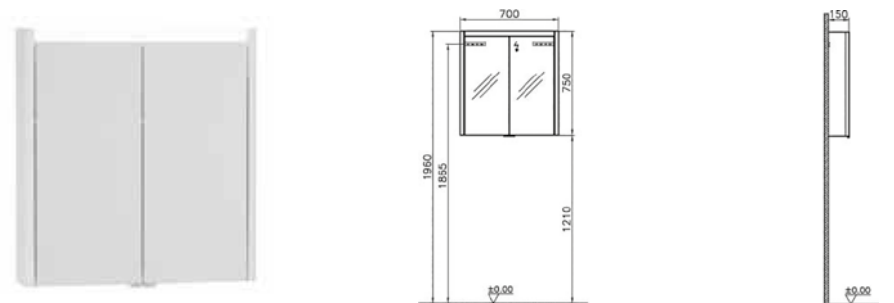

PRICE*:

£942