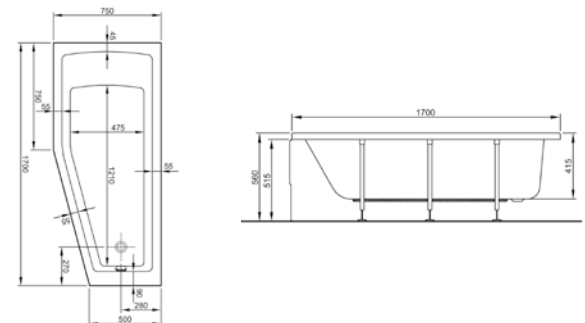

PRODUCT CODE:
52760001000 RH

PRODUCT DESCRIPTION:
Space saver bath, 170x75x50cm

PRICE':
£471

COMPATIBLE WITH:
59990276000 Leg set £72
Dedicated panels:
51520001000 Front, 170cm £141
51640001000 End, 75cm £113
51650001000 End, 50cm £101