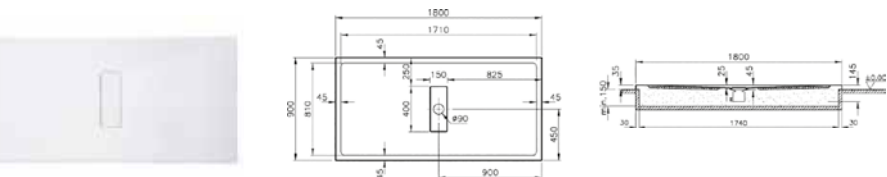

PRICE*:
£476

COMPATIBLE WITH:
5601089 Shower waste and trap, £77

PRODUCT CODE:
54290028000

PRODUCT DESCRIPTION:
Flat shower tray, 180x90cm

PRICE*:
£597

COMPATIBLE WITH:
5601089 Shower waste and trap, £77

VITRA EXTENDED RANGE