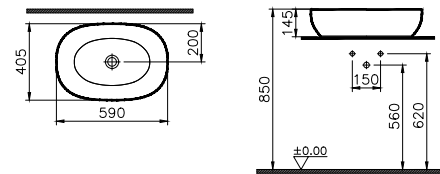

SANITARYWARE FRAME

PRODUCT CODE:

5654B403-0016 White
5654B401-0016 Matt white
5654B470-0016 Black
5654B483-0016 Matt black

PRODUCT DESCRIPTION:

Square inset washbasin, 59cm

PRICE*:

White £233
Matt white £280
Black £314
Matt black £314

COMPATIBLE WITH:

Ceramic waste cover, £37:

6392L403-0159 White
6392L401-0159 Matt white
6392L470-0159 Black
6392L483-0159 Matt black