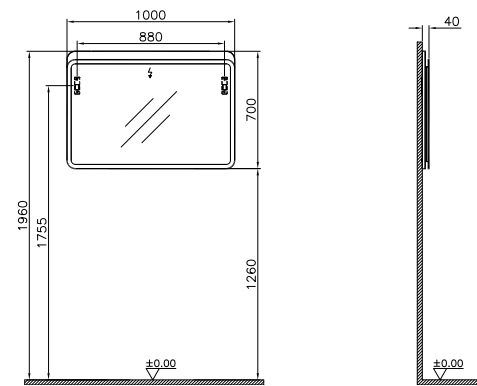

MIRRORS SENTO

PRODUCT CODE:
60891 Oak

PRODUCT DESCRIPTION:
Illuminated mirror, 100cm

PRICE*:
£613