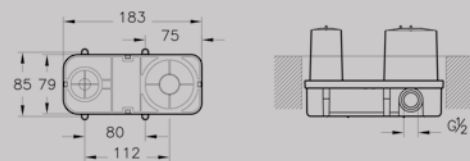

BRASSWARE MEMORIA

Built-in basin mixer (concealed part) A42230 for: (A42345), £97*
Rec. Minimum pressure: 0.5 bar

BRASSWARE MEMORIA