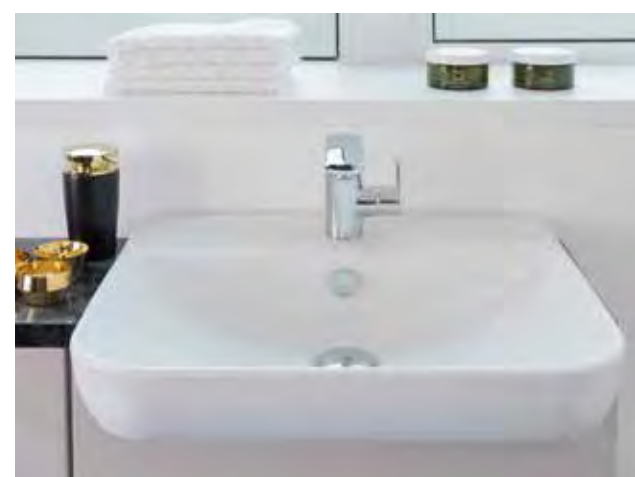

Washbasin 5946, 63cm, £165 / **Pedestal** 5281, £54 / **Basin mixer** A42521, £146 / **Touch-sensored illuminated mirror** 60889, 60cm, £537 / **Floor standing bidet, back-to-wall** 5986, £284 / **Back-to-wall WC pan** 5985, £258 / **Slim toilet seat, soft-closing** 120-003-009, £139 / **Sirius flush plate** 740-0400, gloss white, £47