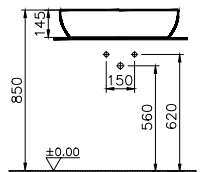

PRICE*:

White £438
Matt white £525
Matt taupe £525
Matt mink £525
Matt black £591