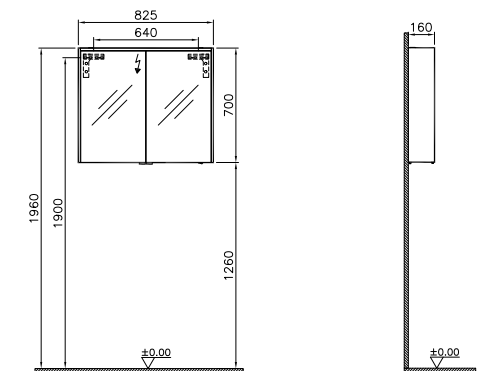

MIRRORS M-LINE INFINIT

PRODUCT CODE:

63720 Plum tree
63721 High gloss white
63722 Oak

PRODUCT DESCRIPTION:

Mirror cabinet with shaver socket, 80cm

PRICE*:

£1012

PRODUCT CODE: