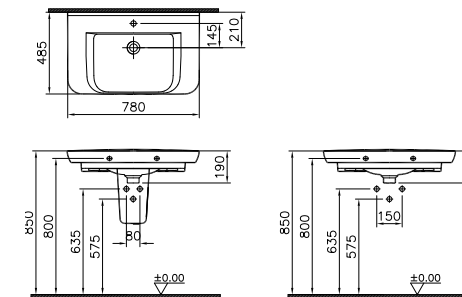

SANITARYWARE SENTO

PRODUCT CODE:
5947B003-0001 1TH

PRODUCT DESCRIPTION:
Washbasin, 80cm

PRICE*:
£217

COMPATIBLE WITH:
6397L003-0159
Ceramic waste cover, £37
5281 Pedestal, £54