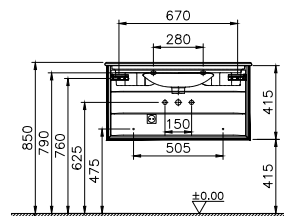

COMPATIBLE WITH:

Ceramic waste cover, £37:
6392L403-0159 White
6392L420-0159 Matt taupe