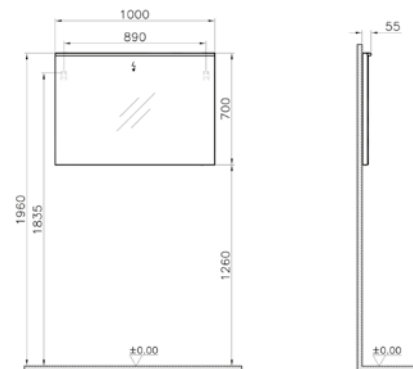

PRODUCT CODE:
61312

PRODUCT DESCRIPTION:
Mirror, premium with
LED lighting, 100cm

PRICE*:
£410