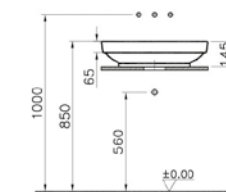

Rectangular bowl, 60cm

PRICE*:

£915

COMPATIBLE WITH:

A4514823 Waste set, gold, £57

A45149 Waste set, push open, chrome, £62

PRODUCT CODE:

4442B073-0016 Copper