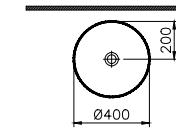

PRICE*:

White £398
Matt white £477
Matt taupe £477
Matt mink £477
Matt black £537