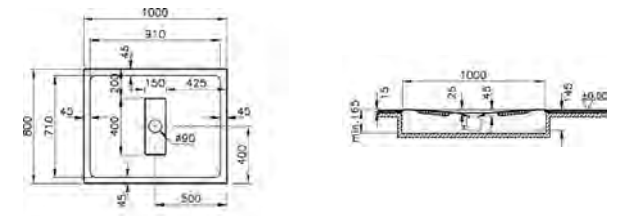

PRICE':
£399

COMPATIBLE WITH:
5601089 Shower waste and trap, £77

PRODUCT CODE:
54590028000

PRODUCT DESCRIPTION:
Zero to surface shower tray, 100x80cm

PRICE':
£425

COMPATIBLE WITH:
5601089 Shower waste and trap, £77