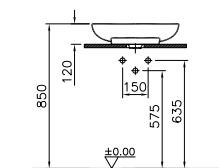

PRICE*:
£625

SANITARYWARE MEMORIA

PRODUCT CODE:

5880B403-0041 White 1TH
5880B401-0041 Matt white 1TH
5880B483-0041 Matt black 1TH
5880B420-0041 Matt taupe 1TH

PRODUCT DESCRIPTION:
Round bowl, 50cm

PRICE*:

White £468
Matt white £562
Matt black £632
Matt taupe £562