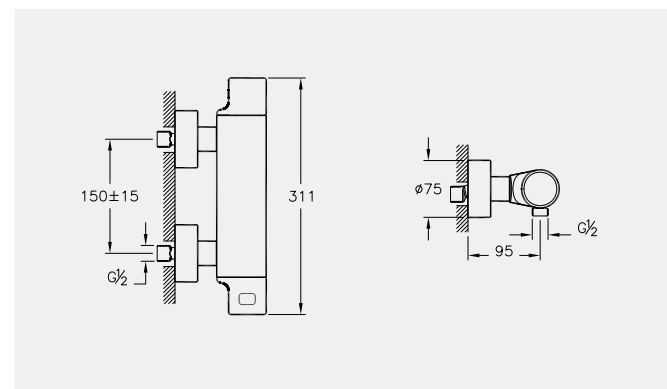

SHOWER SYSTEMS