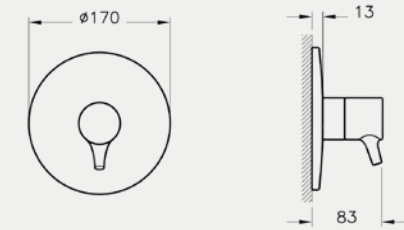

SHOWER SYSTEMS – V-BOX X-LINE

V-Box (concealed part) A42262 for: (A42264, A42267, A42270,
A42273, A42276), £81*
Rec. Minimum pressure: 1.0 bar