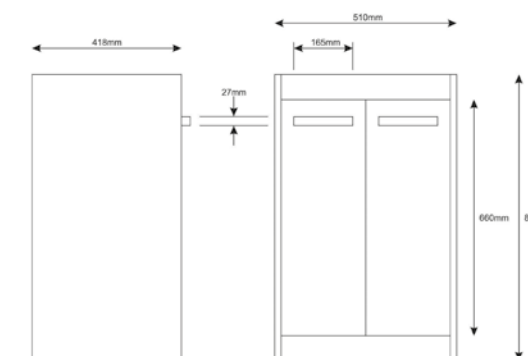

PRODUCT CODE:

63427 High gloss white
63426 Gloss dark grey**
63425 Dark elm

PRODUCT DESCRIPTION:

Tall unit, reversible, 24cm

PRICE*:

£288

MIRRORS M-LINE

PRODUCT CODE: