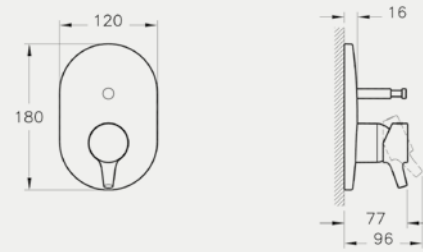

SHOWER SYSTEMS – MINIBOX