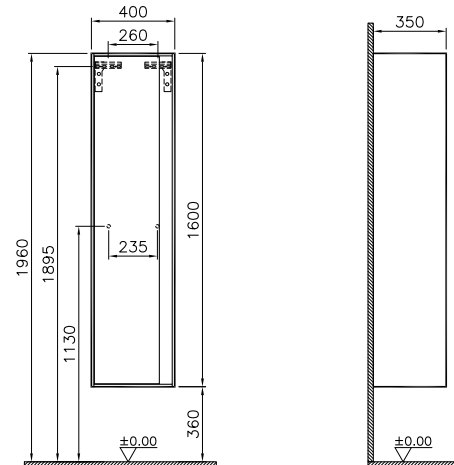

PRICE*:

£920

PRODUCT CODE:

58208 Plum tree Left hand hinged
58207 Plum tree Right hand hinged
58210 High gloss white Left hand hinged
58209 High gloss white Right hand hinged
61296 Silver oak Left hand hinged
61297 Silver oak Right hand hinged

PRODUCT DESCRIPTION:

Medium unit with 1 door, 40cm

PRICE*:

£782

FURNITURE M-LINE INFINIT

PRODUCT CODE:

58193 Plum tree
58194 High gloss white
61287 Silver oak

PRODUCT DESCRIPTION:

Washbasin unit** with 1 drawer,
(including Infnit mineral cast
washbasin, 80cm)

PRICE*:

£1422

**The clue waste provided must be used in conjunction with a basin mixer with pop-up waste. Alternatively use with free flow waste.

PRODUCT CODE:

58195 Plum tree
58196 High gloss white
61288 Silver oak

PRODUCT DESCRIPTION:

Washbasin unit** with 1 drawer,
(including Infnit mineral cast
washbasin, 100cm)

PRICE*:

£1533

**The clue waste provided must be used in conjunction with a basin mixer with pop-up waste. Alternatively use with free flow waste.

PRODUCT CODE:

58197 Plum tree
58198 High gloss white
61289 Silver oak

PRODUCT DESCRIPTION:

Washbasin unit** with 1 drawer,
(including Infnit mineral cast
washbasin, 120cm)

PRICE*:

£1635

**The clue waste provided must be used in conjunction with a basin mixer with pop-up waste. Alternatively use with free flow waste.