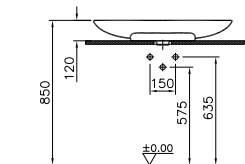

PRODUCT CODE:

5882B403-0041 White 1TH
5882B401-0041 Matt white 1TH
5882B483-0041 Matt black 1TH
5882B420-0041 Matt taupe 1TH

PRODUCT DESCRIPTION:
Rectangular bowl, 83cm

PRICE*:

White £573
Matt white £688
Matt black £773
Matt taupe £688