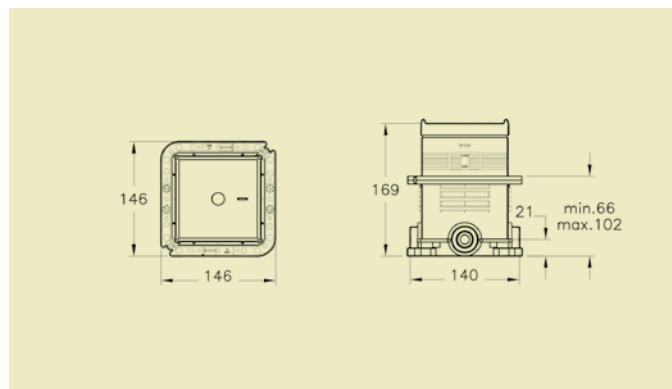

SHOWER SYSTEMS – COMPLETE SOLUTIONS

Above: Option V, complete shower solution, 1-way A49246, £390*

BRASSWARE

VitrA blends graceful curves with elegant angles to create brassware that is both aesthetically and ergonomically pleasing. Carefully engineered design ensures flow and temperature controls require only the lightest of touches, whether it is for a basin, bathtub or shower system. Every consideration is given to conserving water and energy without compromising the user experience.