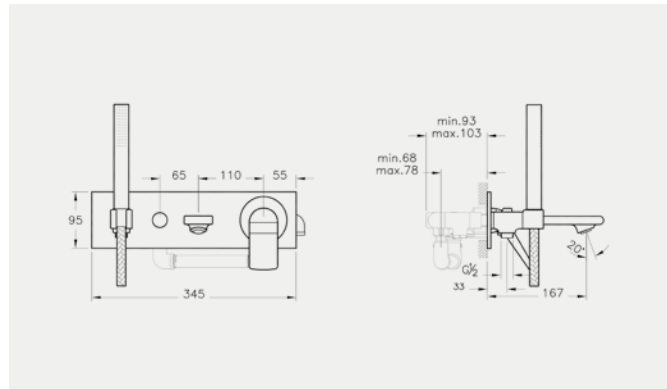

BRASSWARE MEMORIA