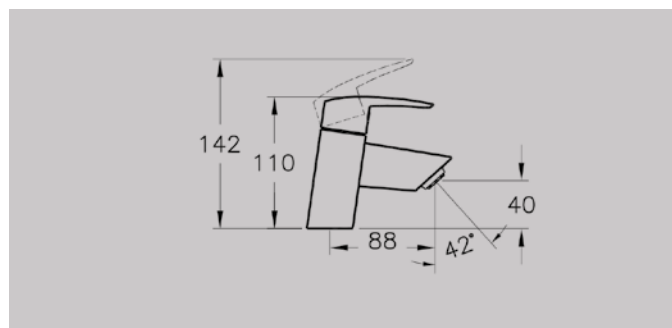

BRASSWARE X-LINE

Above: Bath/shower mixer (handshower not included) A42324, £200*

BRASSWARE DYNAMIC S

BRASSWARE DYNAMIC S

BRASSWARE NEST

Basin mixer A42300, £109*
Rec. Minimum pressure: 0.5 bar

Basin mixer with pop-up waste A42308, £137*
Rec. Minimum pressure: 0.5 bar