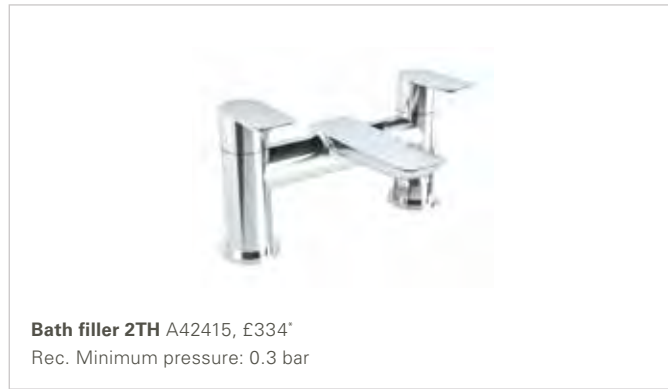

BRASSWARE SUIT L

Above: Bath/shower mixer A42488, chrome, £223*

BRASSWARE X-LINE

BRASSWARE X-LINE

BRASSWARE X-LINE

BRASSWARE X-LINE

BRASSWARE X-LINE

Built-in shower mixer, 1-way (exposed part) A42267, £123*
Rec. Minimum pressure: 1.0 bar
Must be used in conjunction with V-Box A42262