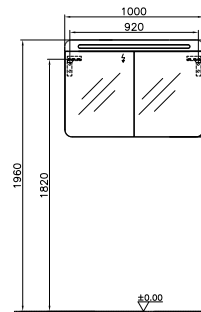

PRICE*:

£724