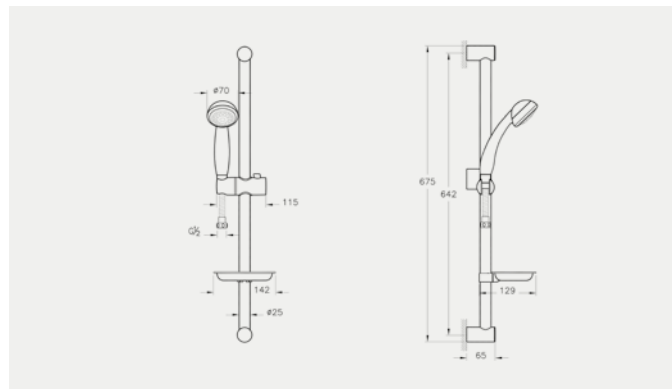

SHOWER SYSTEMS

Solo C handshower with slide rail A45676, £80*

SHOWER SYSTEMS