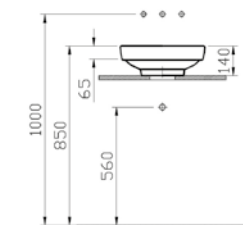

PRODUCT DESCRIPTION:

Circular bowl, 40cm

PRICE*:

£659

COMPATIBLE WITH:

A4514826 Waste set, copper, £57
 A45149 Waste set, push open, chrome, £62

PRODUCT CODE:

4441B003-1361 White