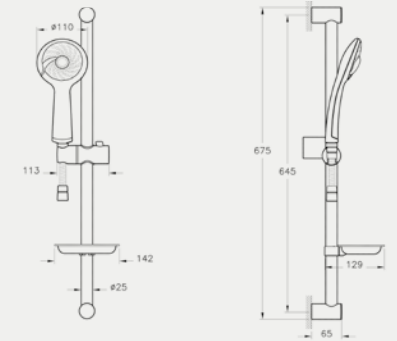

SHOWER SYSTEMS – COMPLETE SOLUTIONS

Option III, complete shower solution, 1-way A49244, £336*

Includes:

Long connection pipe, wall-mounted A45651 / Rain Q showerhead A45707 / Suit U built-in thermostatic bath/shower mixer A42291 / V-Box concealed part A42262

Rec. Minimum pressure: 1.0 bar

SHOWER SYSTEMS – COMPLETE SOLUTIONS

Option IV, complete shower solution, 2-way A49245, £532*

Includes:

Long connection pipe, wall-mounted A45651 / Rain L showerhead A45708 / Samba handshower with slide rail, 3F A45680 / Handshower outlets for shower kit A45223 / X-Line built-in thermostatic bath/shower mixer A42270 / V-Box concealed part A42262

Rec. Minimum pressure: 1.0 bar