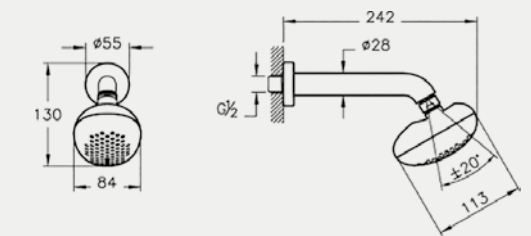

SHOWER SYSTEMS

Rain/Lite water jet A45522, £27*

Rain Q showerhead A45707, £53*
Suitable with any connection pipe shown on page 133 and 134

SHOWER SYSTEMS

Rain L showerhead A45708, £54*
Suitable with any connection pipe shown on page 133 and 134

Lite showerhead A45640, £106*
Suitable with any connection pipe shown on page 133 and 134

Istanbul showerhead, wall-mounted, 1 function, easy clean
A48006, £386*