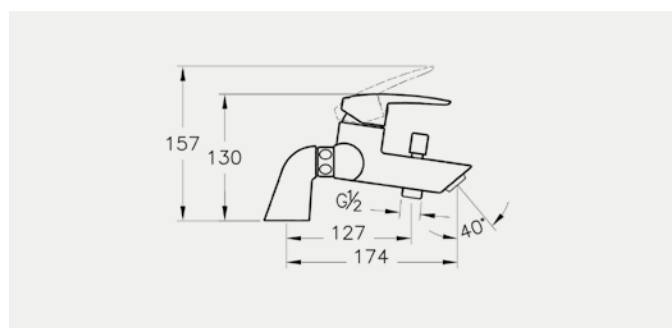

BRASSWARE X-LINE

Above: Bath/shower mixer (handshower not included) A42324, £200*

BRASSWARE DYNAMIC S

BRASSWARE DYNAMIC S

BRASSWARE NEST

Basin mixer A42300, £109*
Rec. Minimum pressure: 0.5 bar

Basin mixer with pop-up waste A42308, £137*
Rec. Minimum pressure: 0.5 bar