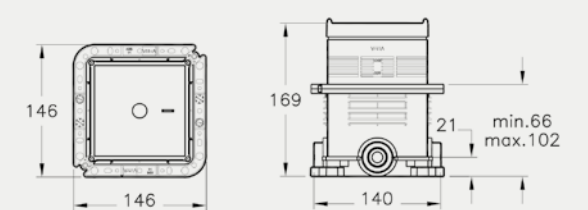

BRASSWARE SUIT U

BRASSWARE SUIT U