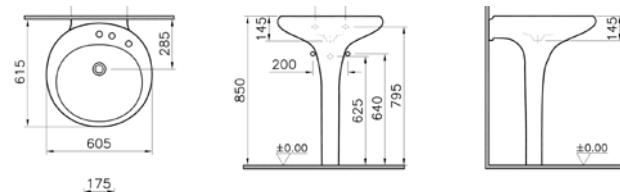

PRICE*:

White £1397
Black £1957