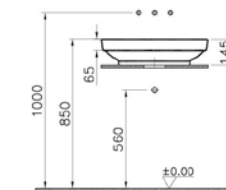

COMPATIBLE WITH:

A45148 Waste set, chrome, £57

A45149 Waste set, push open, chrome, £62