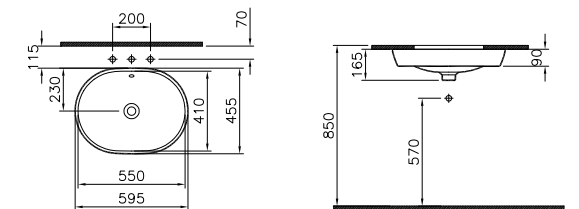

PRODUCT DESCRIPTION:

Undercounter basin, 57cm

PRICE*:
£165