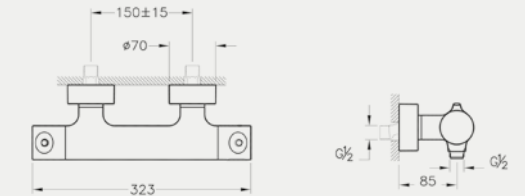

Bath/shower mixer A42242, £303*
Rec. Minimum pressure: 1.0 bar

Shower mixer A42383, £220*
Rec. Minimum pressure: 1.0 bar

BRASSWARE NEST

Shower mixer, thermostatic A47084, £340*
Rec. Minimum pressure: 1.0 bar