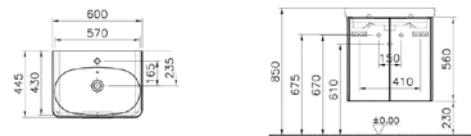

COMPATIBLE WITH:

5681 Washbasin, 60cm, £165