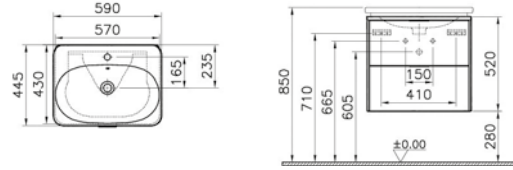

FURNITURE NEST TRENDY

PRODUCT CODE:

56412 High gloss white
56325 Anthracite
56326 Waved natural wood
56327 Grey natural wood

PRODUCT DESCRIPTION:

Washbasin unit with 2 drawers, 60cm

PRICE*:

£966

COMPATIBLE WITH:

5685 Countertop washbasin, 60cm, £189
with LED lighting, £352