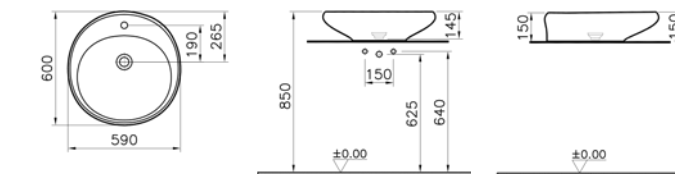

PRICE*:

White £941
Black £1316