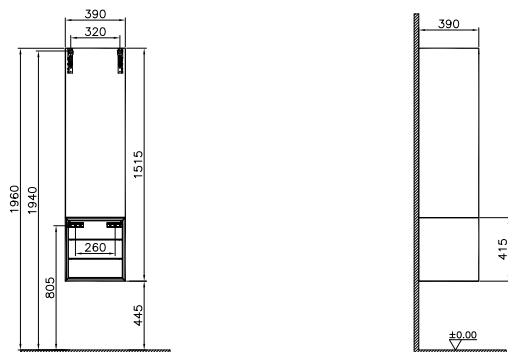

FURNITURE FRAME

PRODUCT CODE:

1. 61257 Matt white/dore oak
   Left hand hinged
2. 61260 Matt white/dore oak
   Right hand hinged
3. 61258 Matt black/patterned black oak
   Left hand hinged
4. 61261 Matt black/patterned black oak
   Right hand hinged
5. 61259 Matt taupe/mocha oak
   Left hand hinged
6. 61262 Matt taupe/mocha oak
   Right hand hinged

PRODUCT DESCRIPTION:

Tall unit with drawer unit, 40cm

PRICE*:
£1518