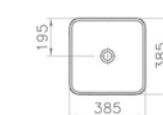

PRODUCT DESCRIPTION:

Square bowl, 40cm

PRICE*:

£468

COMPATIBLE WITH:

A45148 Waste set, chrome, £57
 A45149 Waste set, push open, chrome, £62

SANITARYWARE WATER JEWELS

PRODUCT CODE: