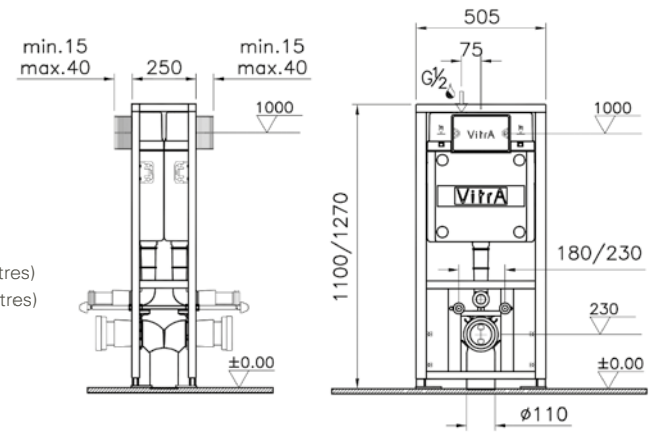

For horizontal drainage connection please order 436448YP and 436293YP

CISTERN FOR BACK-TO-WALL WC'S

742-1735-01
3/6 litres cistern £102

742-1735-02
2.5/4 litres cistern £102

Installation type:
For back-to-wall WC installations

Control type:
Dual flush

Volume of water:
3/6 litres (adjustable to be used at 2.5/4 litres)
2.5/4 litres (adjustable to be used at 3/6 litres)

Working pressure: 0.5-10 bar

Weight: 4.5kg