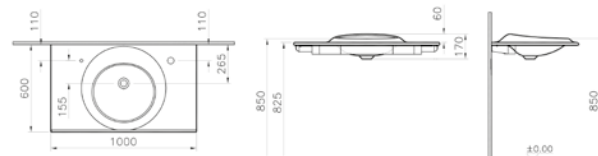

PRICE*:

White £1397
Black £1816