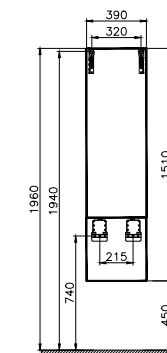

PRODUCT DESCRIPTION:

Tall unit with open box, 40cm

PRICE*:

£1166

FURNITURE FRAME

PRODUCT CODE:

- 61257 Matt white/dore oak
Left hand hinged
- 61260 Matt white/dore oak
Right hand hinged
- 61258 Matt black/patterned black oak
Left hand hinged
- 61261 Matt black/patterned black oak
Right hand hinged
- 61259 Matt taupe/mocha oak
Left hand hinged
- 61262 Matt taupe/mocha oak
Right hand hinged