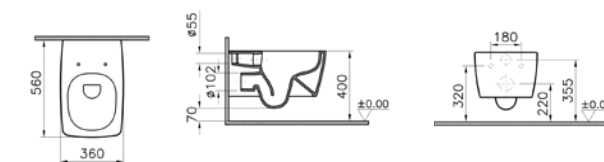

PRODUCT CODE:
7672B003-0075
7672B003-1086 with Vitra Fresh

PRODUCT DESCRIPTION:
Wall-hung WC pan, 56cm, Rim-ex

PRICE*:
£352
£410 with Vitra Fresh

COMPATIBLE WITH:
90-003-001 Toilet seat, £94
90-003-009 Toilet seat, soft-closing, £162
122-003-009 Slim toilet seat, soft-closing, £165

RIM-EX
WC pan