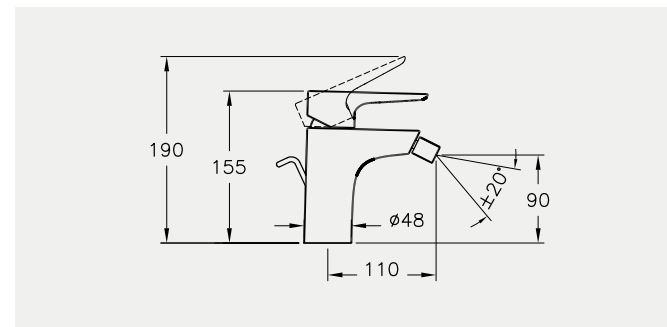

BRASSWARE X-LINE