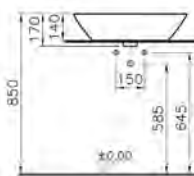

PRODUCT CODE:
4425B003-0016

PRODUCT DESCRIPTION:
Geo rectangular bowl, 60cm,
no overflow hole

PRICE*:
£347