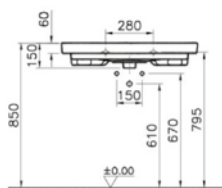

PRODUCT CODE:
5682B003-0001 1TH
5682B003-0033 3TH

PRODUCT DESCRIPTION:
Washbasin, 80cm for wall-hung, pedestal and countertop use

PRICE*:
£224

COMPATIBLE WITH:
5691 Half pedestal £130
5690 Pedestal £130