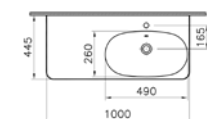

PRICE*:
£284

COMPATIBLE WITH:
5691 Half pedestal £130
5690 Pedestal £130

SANITARYWARE NEST

PRODUCT CODE:
5684B003-0001 1TH

PRODUCT DESCRIPTION:
Asymmetrical washbasin, 100cm

PRICE*:
£284

PRODUCT CODE:
7744B003-0075