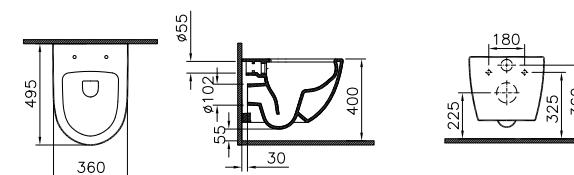

SANITARYWARE SENTO

PRODUCT CODE:

5988B003-0075 WC pan, Rim-ex
5639B003-0108 Cistern

PRODUCT DESCRIPTION:

Close-coupled WC pan,
open back
Close-coupled cistern
(including fittings)

PRICE*:

WC pan £309
Cistern £206

COMPATIBLE WITH:

86-003-001 Toilet seat, £94
86-003-009 Toilet seat, soft-closing, £176
120-003-009 Slim toilet seat, soft-closing, £139

RIM-EX
WC pan

PRODUCT CODE:

5986B003-0288

PRODUCT DESCRIPTION:

Floor standing bidet, back-to-wall, 54cm

PRICE*:

£284

PRODUCT CODE:

5985B003-0075

PRODUCT DESCRIPTION:

Back-to-wall WC pan, 54cm

PRICE*:

£258

COMPATIBLE WITH:

86-003-001 Toilet seat, £94
86-003-009 Toilet seat, soft-closing, £176
120-003-009 Slim toilet seat, soft-closing, £139

PRODUCT CODE:

4448B003-0075

PRODUCT DESCRIPTION:

Sento wall-hung WC pan

PRICE*:

£242

COMPATIBLE WITH:

86-003-001 Toilet seat, £94
86-003-009 Toilet seat, soft-closing, £176
120-003-009 Slim toilet seat, soft-closing, £139

SANITARYWARE SENTO

PRODUCT CODE:

4337B003-0075

PRODUCT DESCRIPTION:

Sento wall-hung WC pan, compact

PRICE*:

£224

COMPATIBLE WITH:

86-003-001 Toilet seat, £94
86-003-009 Toilet seat, soft-closing, £176
120-003-009 Slim toilet seat, soft-closing, £139

PRODUCT CODE:

7748B003-0075 White
7748B001-0101 Matt white
7748B020-0101 Matt taupe
7748B050-0101 Matt mink
7748B083-0101 Matt black
7748B070-0101 Black

PRODUCT DESCRIPTION:

Sento wall-hung WC pan, Rim-ex

PRICE*:

White £273
Matt white £328
Matt taupe £328
Matt mink £328
Matt black £369
Black £369

COMPATIBLE WITH: