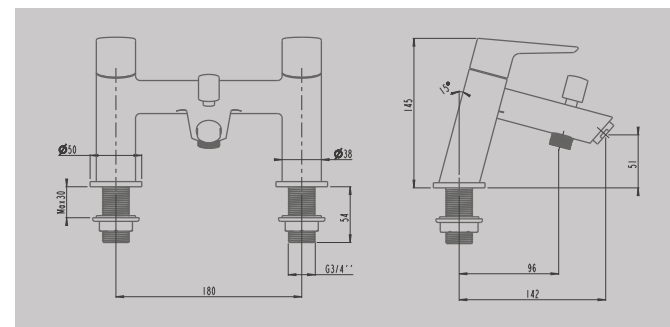

BRASSWARE SOLID S

BRASSWARE SOLID S