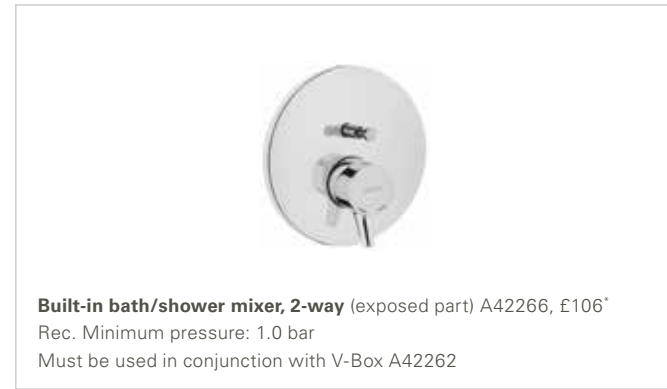

BRASSWARE NEST