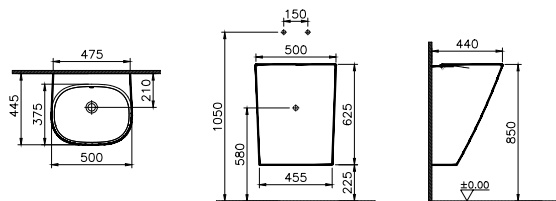

PRICE*:

White £749
Black £1049