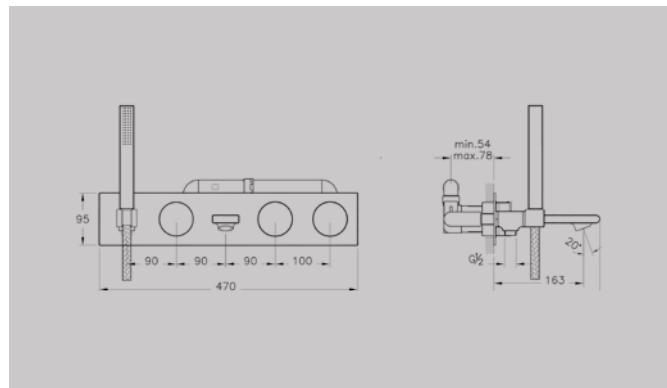

BRASSWARE MEMORIA