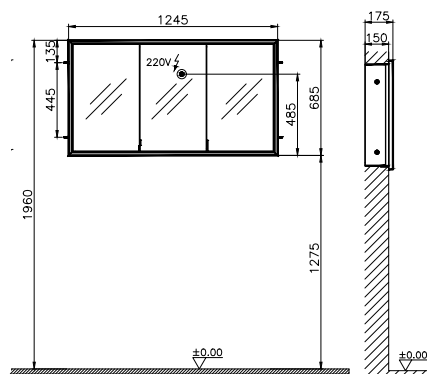

PRODUCT CODE:
83319

PRODUCT DESCRIPTION:
Deluxe mirror cabinet
built into wall, 125cm,
with shaver socket
(no electric socket)

PRICE*:
£3735