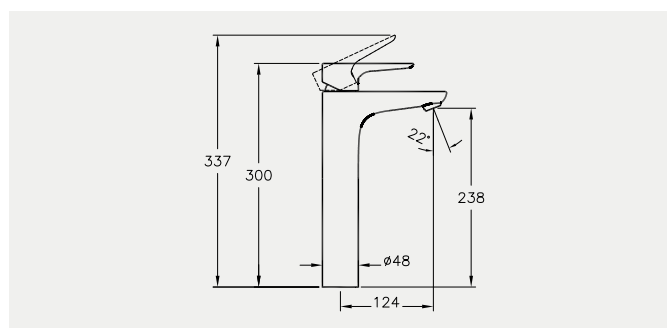

BRASSWARE X-LINE