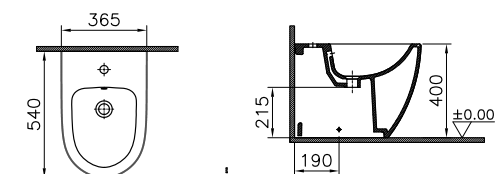

PRICE*:

£284