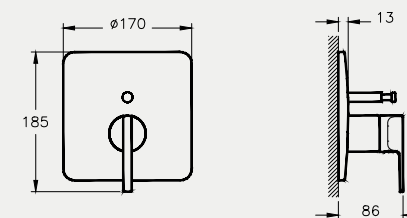

BRASSWARE SUIT L

BRASSWARE SUIT L