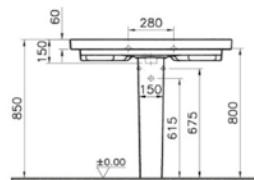

PRICE*:
£284

COMPATIBLE WITH:
5691 Half pedestal £130
5690 Pedestal £130

SANITARYWARE NEST

PRODUCT CODE:
5684B003-0001 1TH

PRODUCT DESCRIPTION:
Asymmetrical washbasin, 100cm

PRICE*:
£284

PRODUCT CODE:
7744B003-0075