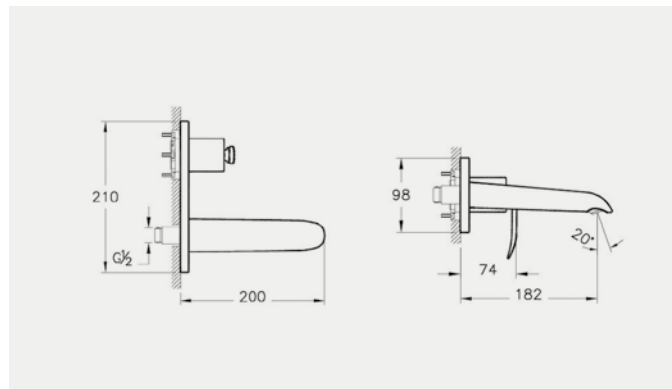

BRASSWARE T4