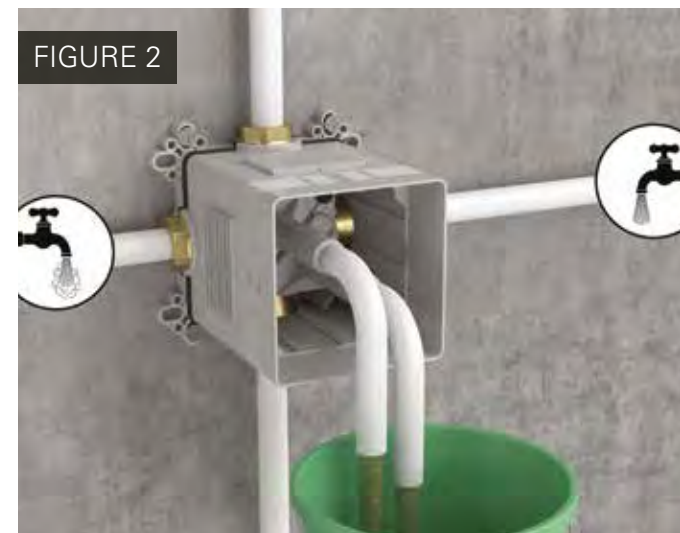

WATER OUTLET OPTIONS

- 1-way:** shower mixer, with adjustable water temperature control
- 2-way:** water can be diverted to two of the following options: showerhead, handshower, bath. Water temperature can be adjusted using one controller. Hot and cold water feed separately into the concealed valve.
- 3-way:** using a diverter the water can be directed to either the bath, shower head or handshower.

V-BOX OFFERS A CHOICE OF THERMOSTATIC AND STANDARD SHOWER VALVES

SHOWER VALVE

MINIMUM WALL DEPTH OF 110MM NEEDED

SHOWER SYSTEMS – V-BOX

INSTALLATION

FIGURE 1 IMPERMEABILITY TEST

The water inlet pipes are fitted as shown above. This ensures the V-Box is mounted correctly and tightly to prevent leaks. There are also multiple fixing points.