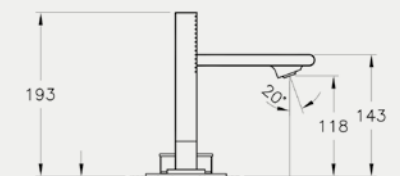

Bath/shower mixer, single lever, wall-mounted A42334, £900*
Rec. Minimum pressure: 1.0 bar