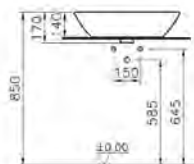

PRODUCT CODE:
4423B003-0016

PRODUCT DESCRIPTION:
Geo ellipse bowl, 60cm,
no overflow hole

PRICE*:
£347