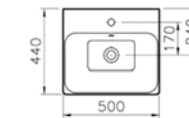

PRICE*:

£251