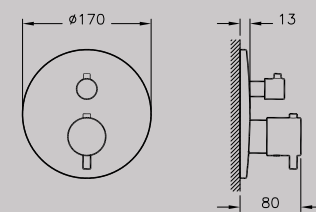

BRASSWARE MINIMAX S

BRASSWARE MINIMAX S