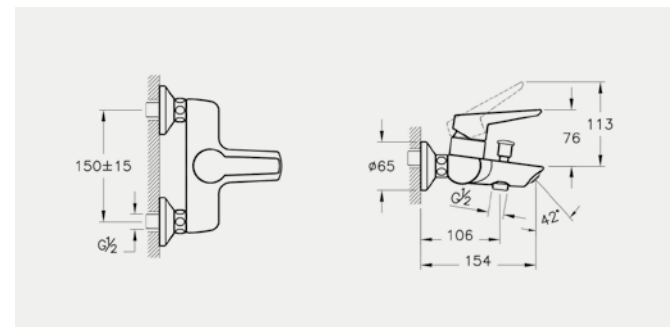

BRASSWARE SOLID S

BRASSWARE SOLID S