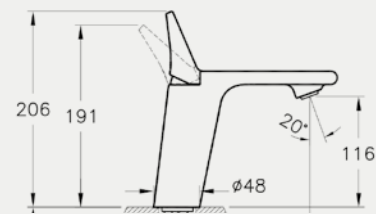

Tall basin mixer, single lever A42331, £578*
Rec. Minimum pressure: 0.5 bar