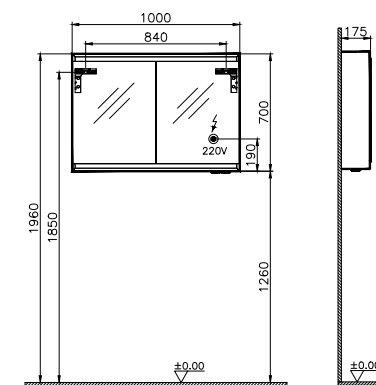

PRODUCT DESCRIPTION:

Mirror cabinet, 100cm,
(no electric plug)

PRICE*:
£2004