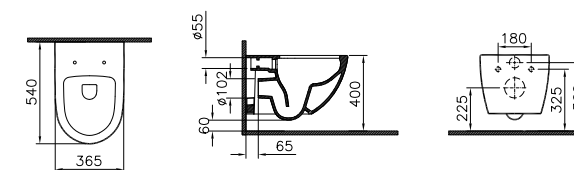

COMPATIBLE WITH:

86-003-001 Toilet seat, £94
86-003-009 Toilet seat, soft-closing, £176
120-003-009 Slim toilet seat, soft-closing, £139
120-001-009 Slim toilet seat, soft-closing, matt white, £166
120-020-009 Slim toilet seat, soft-closing, matt taupe, £166
120-050-009 Slim toilet seat, soft-closing, matt mink, £166
120-083-009 Slim toilet seat, soft-closing, matt black, £186
120-070-009 Slim toilet seat, soft-closing, black, £186

RIM-EX
WC pan

*Additional pipe may be required due to wall thickness

PRODUCT CODE:

7747B003-0075

PRODUCT DESCRIPTION:

Sento wall-hung WC pan, compact, Rim-ex

PRICE*:

£273

COMPATIBLE WITH:

86-003-001 Toilet seat, £94
86-003-009 Toilet seat, soft-closing, £176
120-003-009 Slim toilet seat, soft-closing, £139

RIM-EX
WC pan