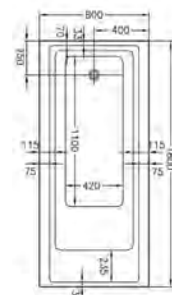

BATHTUBS PURE

PRODUCT CODE:
54320001000

PRODUCT DESCRIPTION:
Bath, 180x80cm

PRICE*:
£532

COMPATIBLE WITH:

59990432000 Leg set	£115
5603874 Bath wooden roll, 180cm	£922
5603875 Bath wooden roll, 200cm	£1076
Dedicated front panel, 180cm:	
54540001000 Acrylic white	£235
Dedicated end panel, 80cm:	
54620001000 Acrylic white	£162