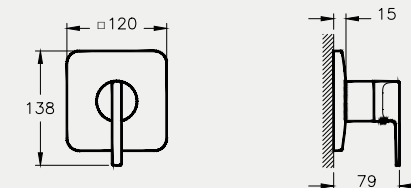

Minibox, 1-way (concealed part) A42213 for: (A42287), £73*
Rec. Minimum pressure: 1.0 bar