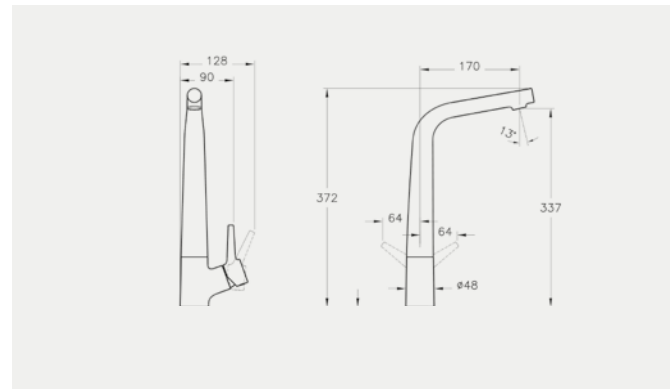

BRASSWARE NEST