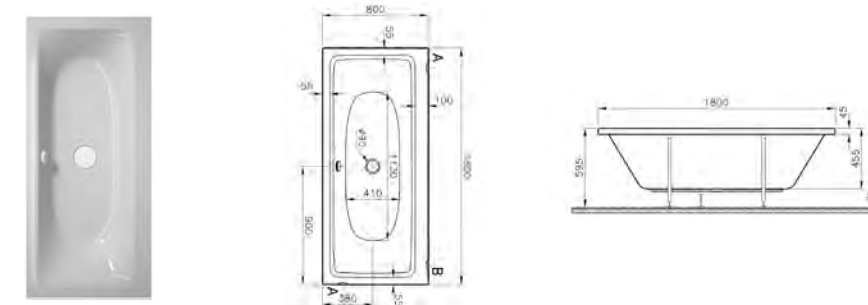

BATHTUBS T4

PRODUCT CODE:
56010001000

PRODUCT DESCRIPTION:
Bath, double-ended, 180x80cm
(including waste)

PRICE*:
£1092

COMPATIBLE WITH:

59990601000 Leg set £71

54540001000 Front panel, 180cm £235

54620001000 End panel, 80cm £112