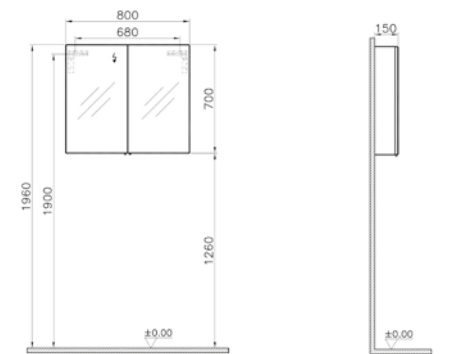

PRODUCT DESCRIPTION:
Mirror cabinet, classic,
right hand hinged, 60cm

PRICE*:
£249

PRODUCT CODE:
57083 High gloss white

PRODUCT DESCRIPTION:
Mirror cabinet, classic, 80cm

PRICE*:
£288

PRODUCT CODE:
57084 High gloss white