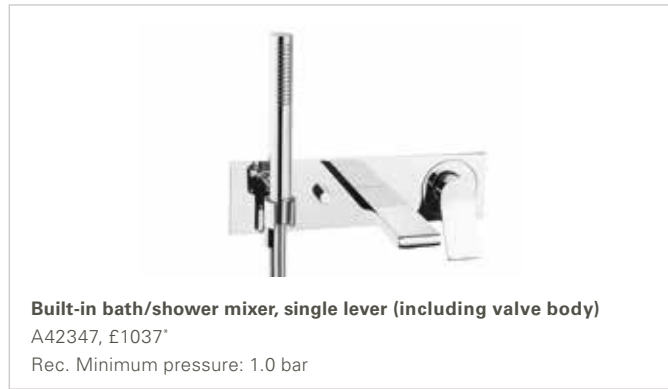

BRASSWARE MEMORIA