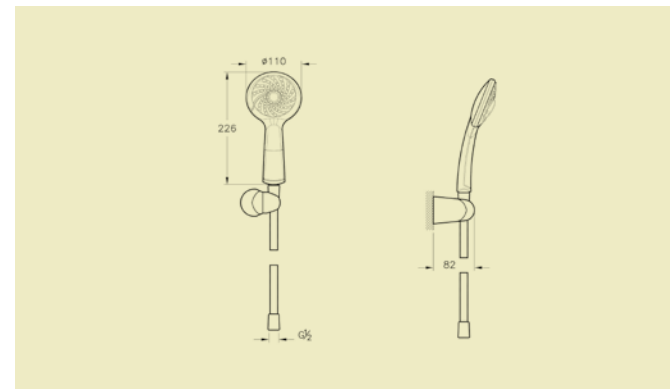

SHOWER SYSTEMS

SHOWER SYSTEMS