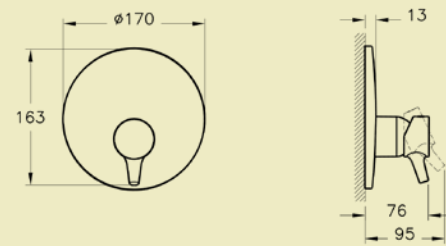

SHOWER SYSTEMS – V-BOX NEST

SHOWER SYSTEMS – V-BOX NEST