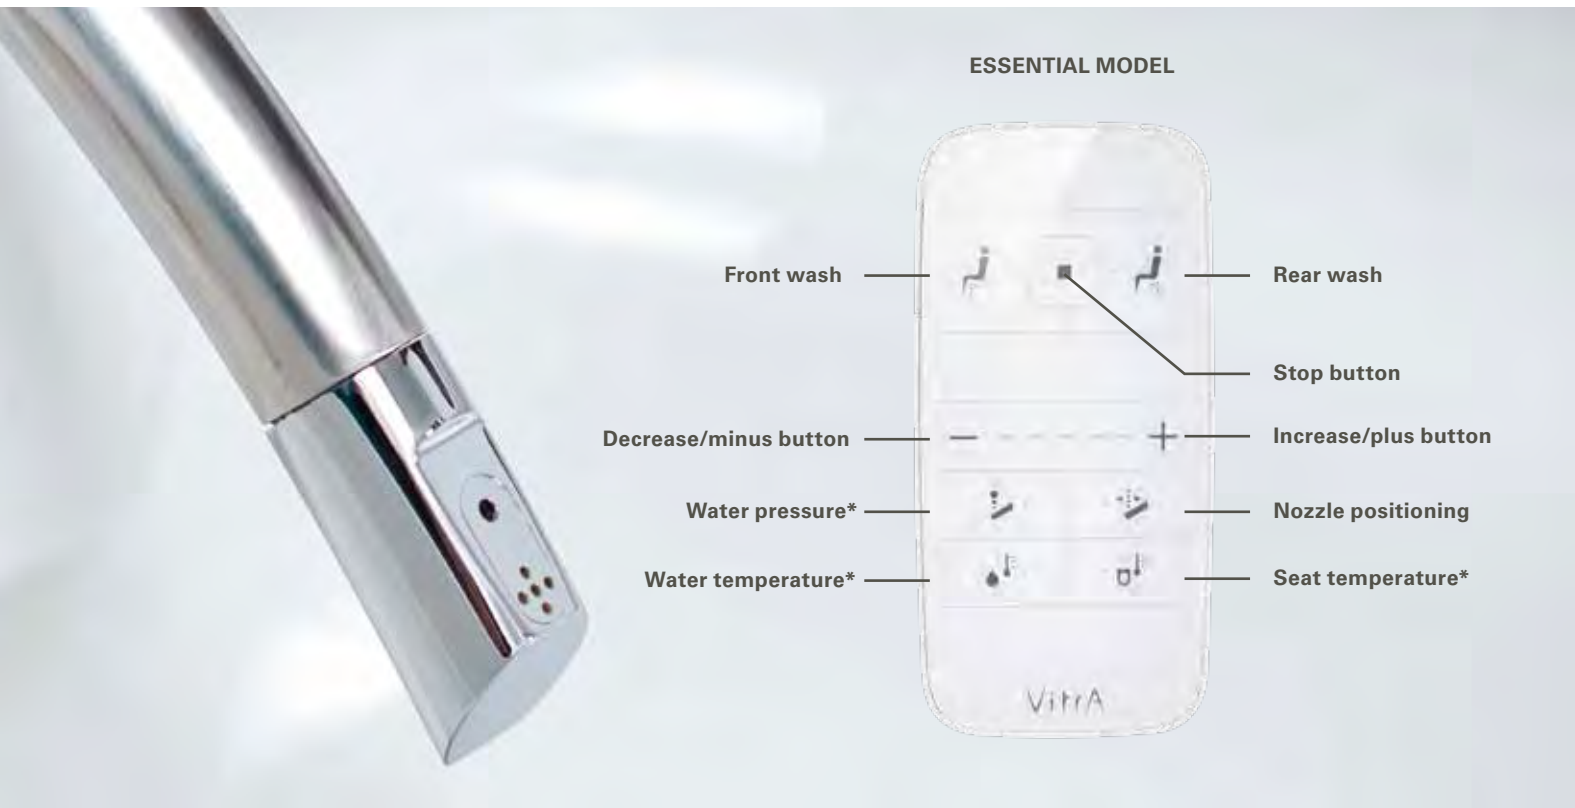

CRITERIA	MAIN FEATURES	ESSENTIAL	COMFORT
CLEANING	Rear washing	✓	✓
	Front washing	✓	✓
	Adjustable jet intensity (water pressure control)	✓	✓
	Automatic back and forth jet (oscillating)	x	✓
	Pulsation	x	✓
	Dryer	x	✓
	Dryer with adjustable temperature	x	✓
	Water temperature adjustment	✓	✓
COMFORT	Soft-close seat	✓	✓
	Heated seat	✓	✓
	Adjustable seat temperature	✓	✓
	Auto open / close	x	✓
NOZZLE	Nozzle self cleaning	✓	✓
	Removable nozzle tap for replacement and cleaning	✓	✓
HYGIENE	Air purifier – deodorisation	✓	✓
	Rim-ex	✓	✓
SUSTAINABILITY	Energy saving mode	✓	✓
AESTHETICS	Concealed plumbing connections	✓	✓
	Concealed electricity connections	✓	✓