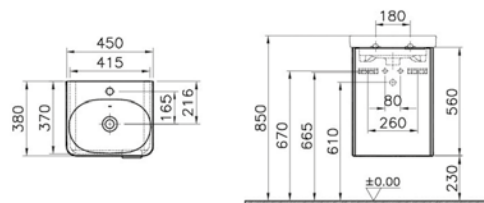

FURNITURE NEST

PRODUCT CODE:

56523	High gloss white	Left hand hinged
56527	High gloss white	Right hand hinged
56524	Anthracite	Left hand hinged
56528	Anthracite	Right hand hinged
56525	Waved natural wood	Left hand hinged
56529	Waved natural wood	Right hand hinged
56526	Grey natural wood	Left hand hinged
56530	Grey natural wood	Right hand hinged

PRODUCT DESCRIPTION:

Washbasin unit with 1 door, 45cm

PRICE*:

£472

COMPATIBLE WITH:

5680 Cloakroom basin, 45cm, £154