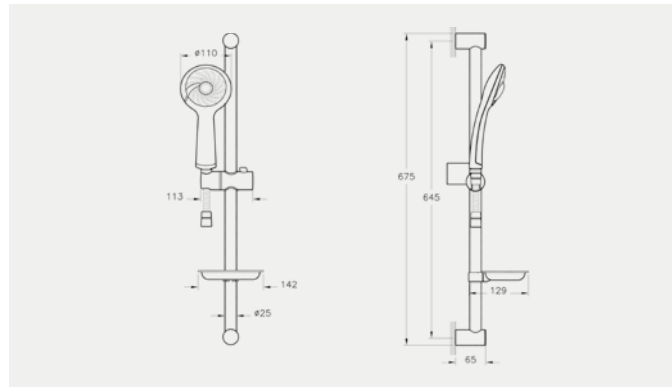

SHOWER SYSTEMS – COMPLETE SOLUTIONS

Above: Option V, complete shower solution, 1-way A49246, £390*

BRASSWARE

VitrA blends graceful curves with elegant angles to create brassware that is both aesthetically and ergonomically pleasing. Carefully engineered design ensures flow and temperature controls require only the lightest of touches, whether it is for a basin, bathtub or shower system. Every consideration is given to conserving water and energy without compromising the user experience.