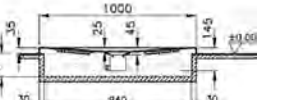

PRODUCT CODE:
54230028000

PRODUCT DESCRIPTION:
Flat shower tray, 100x80cm

PRICE*:
£330

COMPATIBLE WITH:
5601089 Shower waste and trap, £77

PRODUCT CODE:
54240028000

PRODUCT DESCRIPTION:
Flat shower tray, 100x100cm