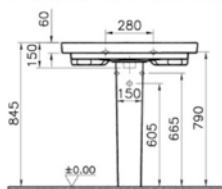

PRODUCT CODE:
5682B003-0001 1TH
5682B003-0033 3TH

PRODUCT DESCRIPTION:
Washbasin, 80cm for wall-hung, pedestal and countertop use

PRICE*:
£224

COMPATIBLE WITH:
5691 Half pedestal £130
5690 Pedestal £130