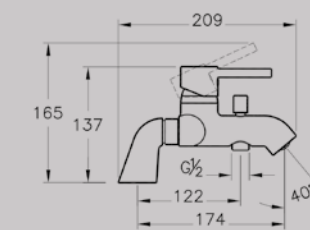

BRASSWARE MINIMAX S

BRASSWARE MINIMAX S