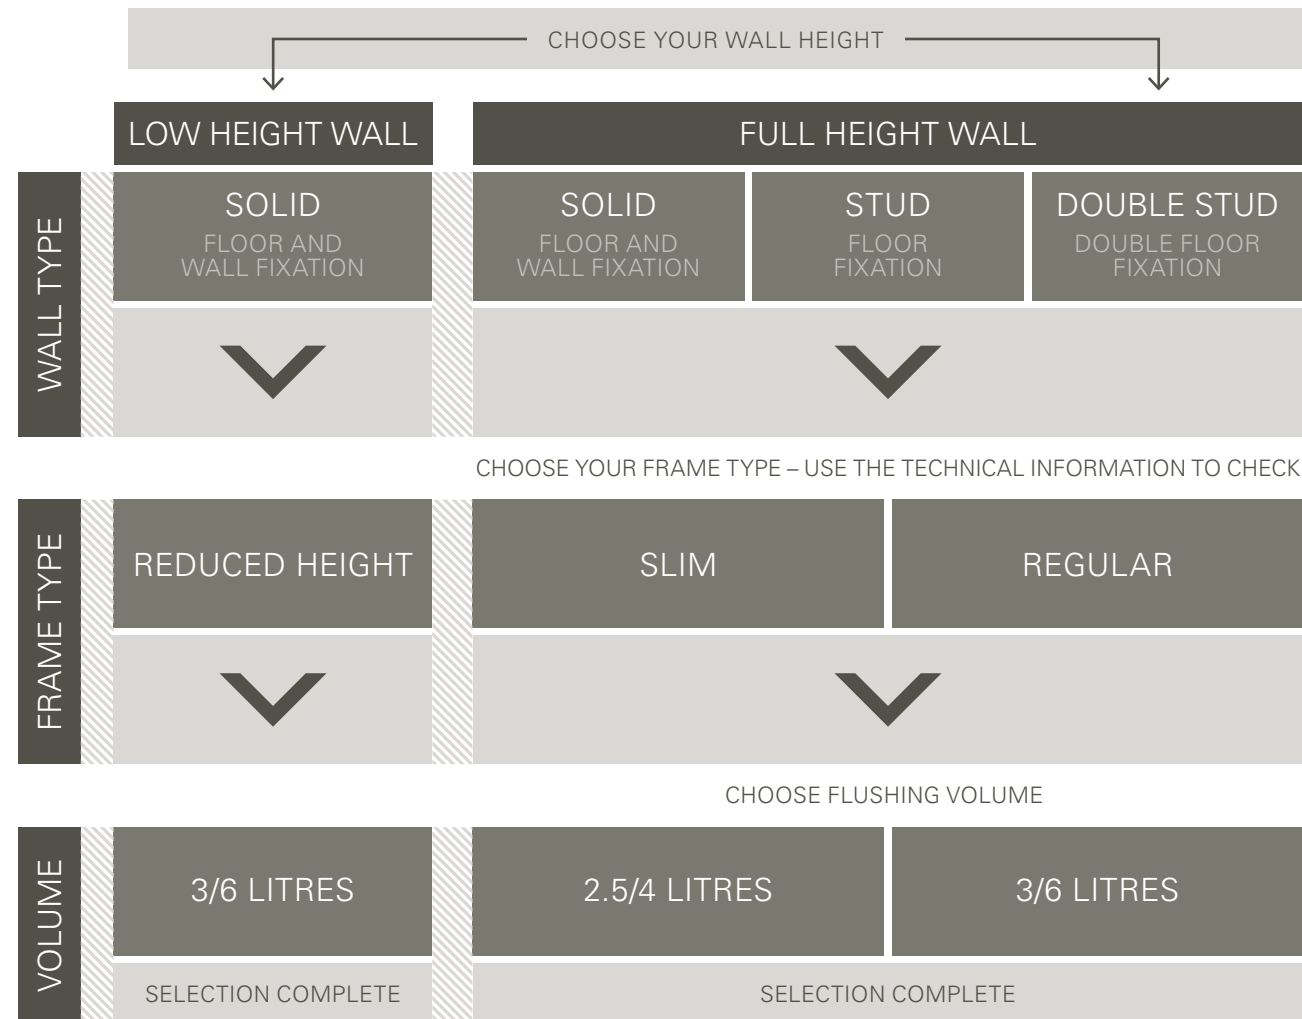

5 METAL STAND

Metal stands enable easy adjustment of height from the floor and secure fixing.

WALL-HUNG FRAMES

FRAMES

Whatever your project needs, the range of Vitra wall-hung frames offers you complete flexibility.

Both the slim and regular sized frames can be used in solid wall, stud wall and double stud wall scenarios, and are all available with a choice of flushing volumes. The slimline frame is perfect when space is at a premium.