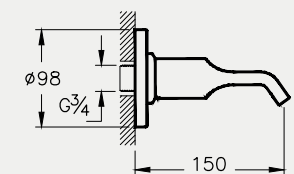

BRASSWARE SUIT U

BRASSWARE SUIT U