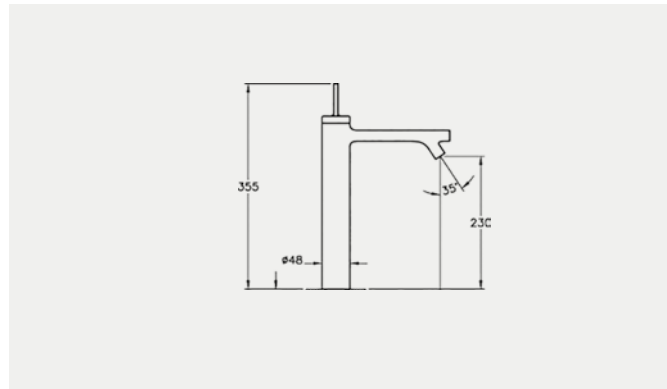

BRASSWARE ISTANBUL