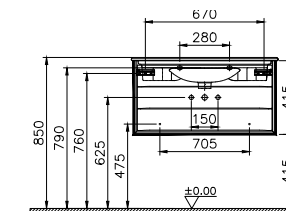

PRODUCT CODE:

- 61232 Matt white/dore oak with white basin
 61233 Matt black/patterned black oak with white basin
 61234 Matt taupe/mocha oak with white basin
 61235 Matt taupe/mocha oak with taupe basin