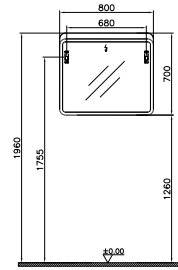

MIRRORS NEST

PRODUCT CODE:

- 56419 High gloss white
- 56162 Anthracite
- 56163 Waved natural wood
- 56164 Grey natural wood

PRODUCT DESCRIPTION:

Mirror with LED lighting, 80cm

PRICE*:

£572