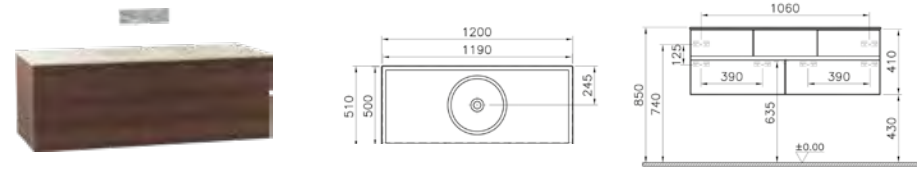

FURNITURE MEMORIA

PRODUCT CODE:

58356 Chestnut
58359 High gloss grey

PRODUCT DESCRIPTION:

Washbasin unit with 4 drawers,
120cm (including ceramic basin)

PRICE*:

Chestnut £2582
High gloss grey £2458