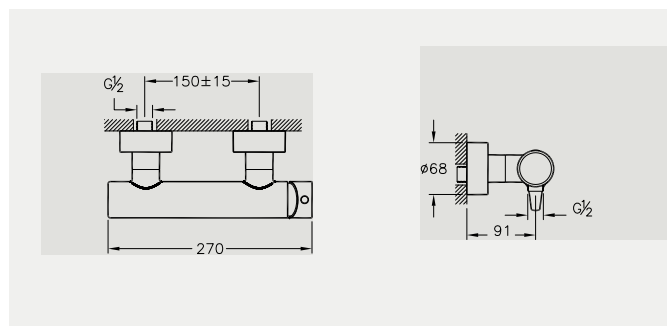

BRASSWARE NEST

BRASSWARE NEST