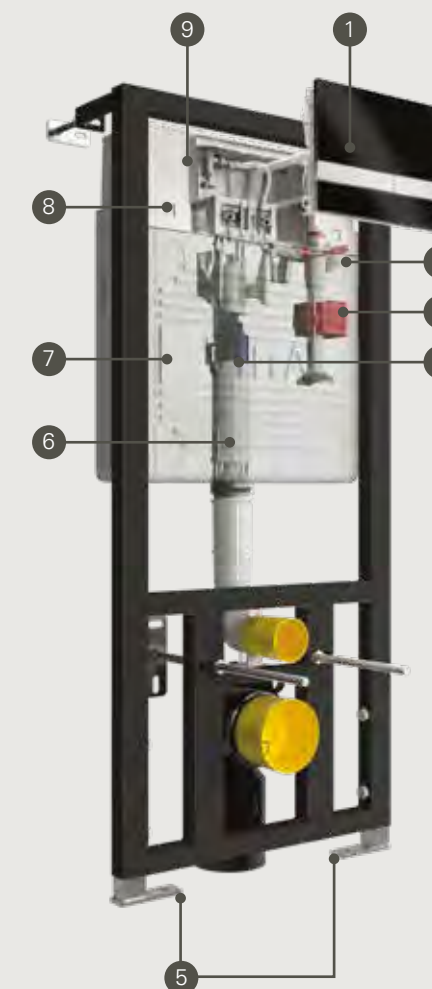

2 BODY

The filling and flushing valves are located in this part of the cistern. Produced from polyethylene (HDPE) raw materials, it offers more safety with its flexibility and resilience.