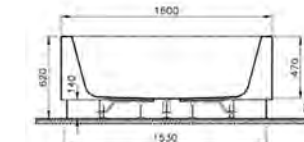

COMPATIBLE WITH:

5603873 Wooden step (780x270x175mm)	£525
54260003000 Wall adapter	£228
54260001000 Corner wall adapter right	£286
54260002000 Corner wall adapter left	£286