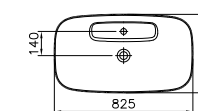

PRODUCT CODE:

5882B403-0041 White 1TH
5882B401-0041 Matt white 1TH
5882B483-0041 Matt black 1TH
5882B420-0041 Matt taupe 1TH

PRODUCT DESCRIPTION:
Rectangular bowl, 83cm

PRICE*:

White £573
Matt white £688
Matt black £773
Matt taupe £688