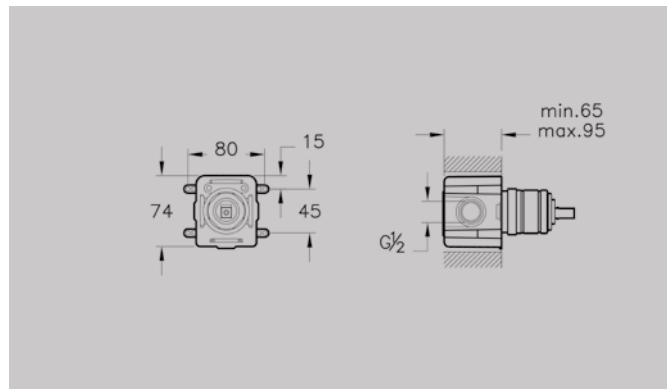

BRASSWARE MEMORIA