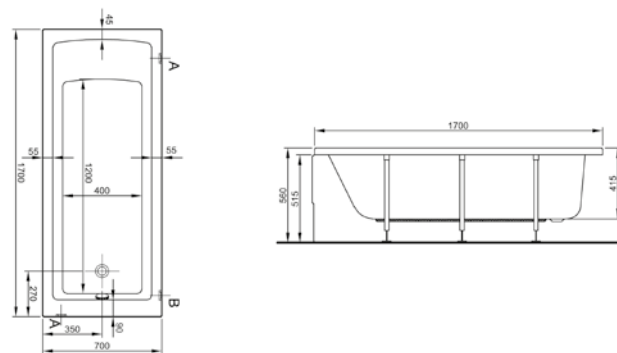

BATHTUBS NEON

PRODUCT CODE::
52530001000

PRODUCT DESCRIPTION:
Bath, 170x70cm

PRICE*:
£329

COMPATIBLE WITH:
59990251000 Leg set £69
Flat panels:
54910001000 Front, 170cm £157
54930001000 End, 70cm £120