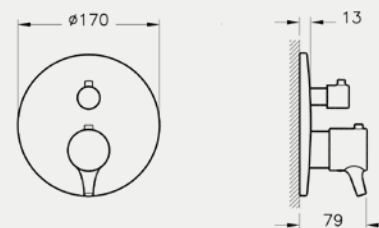

BRASSWARE X-LINE

BRASSWARE X-LINE