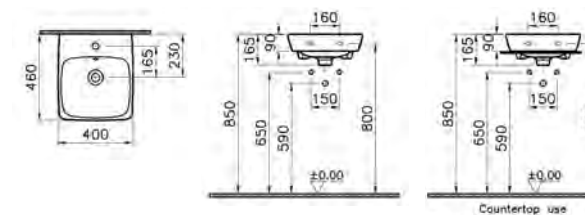

COMPATIBLE WITH:

4456 Half pedestal, £134
6397 Ceramic waste cover, for use with pop-up mixers, £37