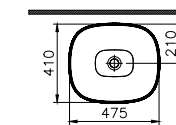

PRODUCT DESCRIPTION:

Square bowl, 48cm (waste cover included)

PRICE*:

White £398
Matt white £477
Matt taupe £477
Matt mink £477
Matt black £537

SANITARYWARE OUTLINE

PRODUCT CODE:

5995B403-0016 White
 5995B401-0016 Matt white
 5995B420-0016 Matt taupe
 5995B450-0016 Matt mink
 5995B483-0016 Matt black