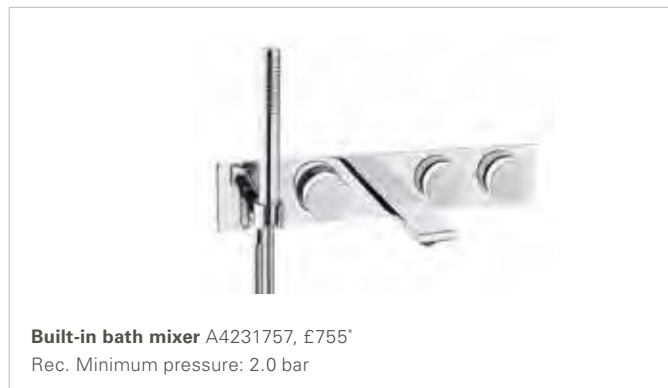

BRASSWARE MEMORIA