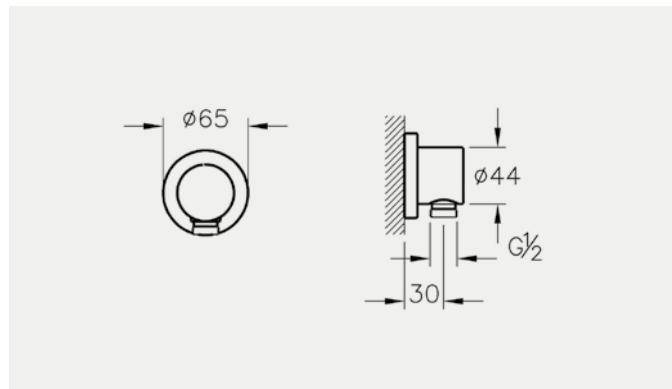

SHOWER SYSTEMS