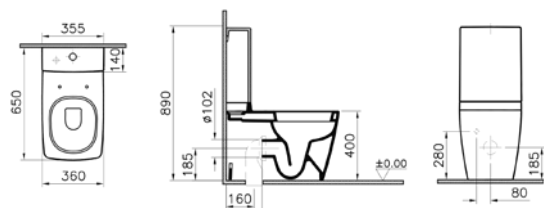

PRODUCT CODE:
5677B003-0585 WC pan
4471B003-7200 Cistern

PRODUCT DESCRIPTION:
Close-coupled WC pan,
fully back-to-wall
Close-coupled cistern
(including fittings)

PRICE*:
WC pan £311
Cistern £243

COMPATIBLE WITH:
90-003-001 Toilet seat, £94
90-003-009 Toilet seat, soft-closing, £162
122-003-009 Slim toilet seat, soft-closing, £165