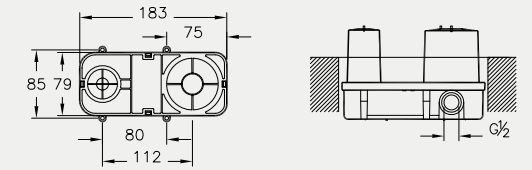

Bath/shower mixer A42488, chrome, £223*
Rec. Minimum pressure: 1.0 bar