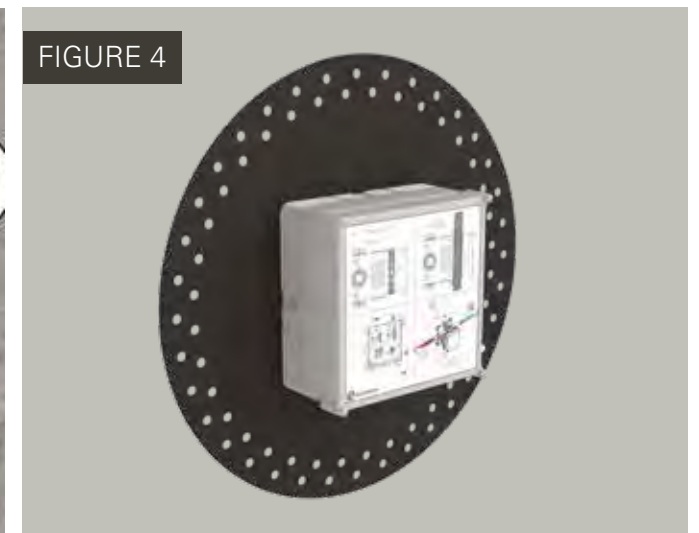

V-BOX OFFERS A CHOICE OF THERMOSTATIC AND STANDARD SHOWER VALVES

SHOWER VALVE

MINIMUM WALL DEPTH OF 110MM NEEDED

SHOWER SYSTEMS – V-BOX

INSTALLATION

FIGURE 1 IMPERMEABILITY TEST

The water inlet pipes are fitted as shown above. This ensures the V-Box is mounted correctly and tightly to prevent leaks. There are also multiple fixing points.