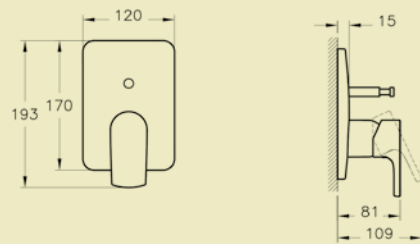

SHOWER SYSTEMS – MINIBOX

SHOWER SYSTEMS – MINIBOX