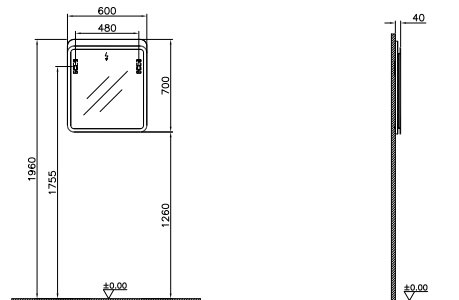

PRICE*:

£537