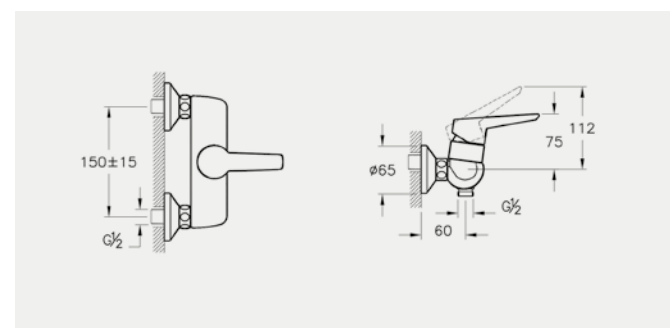

Shower mixer A42445, £87*
Rec. Minimum pressure: 0.5 bar

BRASSWARE SOLID S

BRASSWARE SOLID S

ACCESSORIES

VitrA accessories beautifully complement all our bathroom and brassware ranges whilst contributing their own finesse. A wide selection of exquisitely designed items, including holders, hooks, mirrors and towel rails, all crafted from high quality materials, are supplied with a 5-year guarantee.