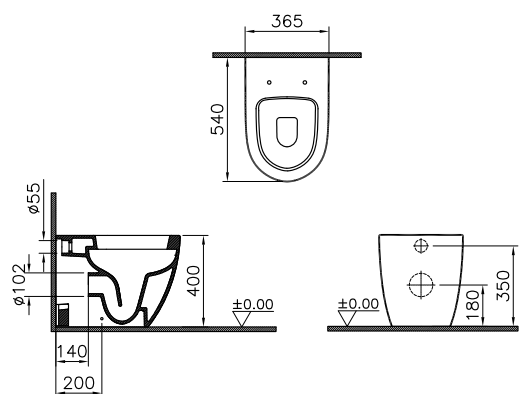

5985B003-0075

PRODUCT DESCRIPTION:

Back-to-wall WC pan, 54cm

PRICE*:

£258

COMPATIBLE WITH:

86-003-001 Toilet seat, £94
86-003-009 Toilet seat, soft-closing, £176
120-003-009 Slim toilet seat, soft-closing, £139