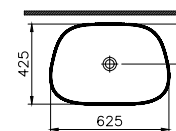

PRICE*:

White £438
Matt white £525
Matt taupe £525
Matt mink £525
Matt black £591