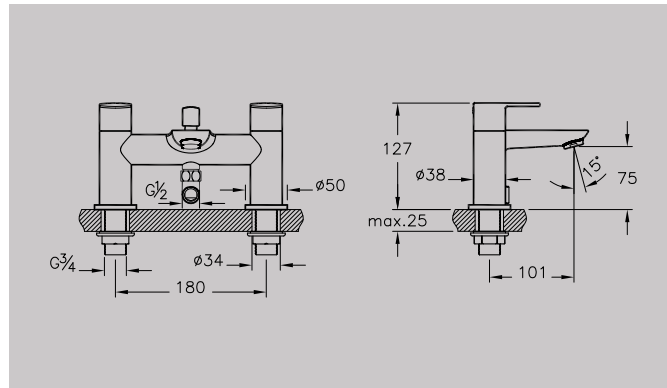

BRASSWARE SUIT L

Above: Bath/shower mixer A42488, chrome, £223*

BRASSWARE X-LINE

BRASSWARE X-LINE

BRASSWARE X-LINE

BRASSWARE X-LINE

BRASSWARE X-LINE

Built-in shower mixer, 1-way (exposed part) A42267, £123*
Rec. Minimum pressure: 1.0 bar
Must be used in conjunction with V-Box A42262