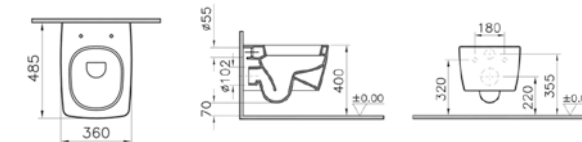

SANITARYWARE M-LINE

PRODUCT CODE:
5671B003-0075

PRODUCT DESCRIPTION:
Wall-hung WC pan, 48cm,
short-projection

PRICE*:
£294

COMPATIBLE WITH:
90-003-001 Toilet seat, £94
90-003-009 Toilet seat, soft-closing, £162
122-003-009 Slim toilet seat, soft-closing, £165