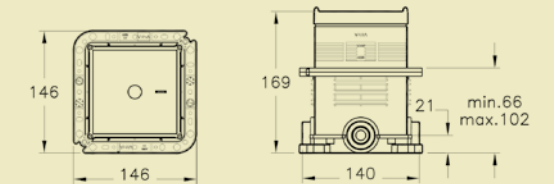

SHOWER SYSTEMS – V-BOX MINIMAX S

SHOWER SYSTEMS – V-BOX MINIMAX S