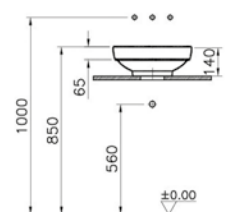

COMPATIBLE WITH:

A4514826 Waste set, copper, £57

A45149 Waste set, push open, chrome, £62