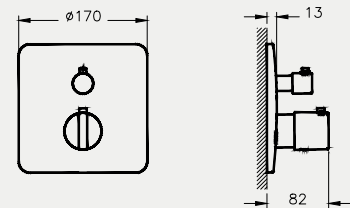

Built-in thermostatic shower mixer, 1-way (exposed part) A42291, £134*
Rec. Minimum pressure: 1.0 bar
Must be used in conjunction with V-Box A42262