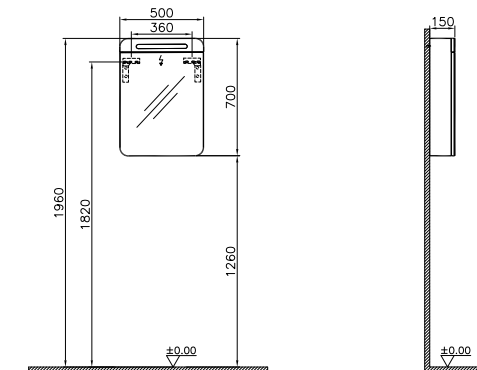

PRODUCT CODE:
60893 Oak Left hand hinged
60892 Oak Right hand hinged

PRODUCT DESCRIPTION:
Illuminated mirror cabinet, 50cm

PRICE*:
£580