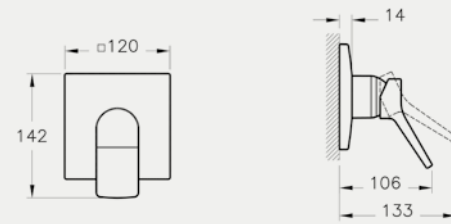

SHOWER SYSTEMS – MINIBOX