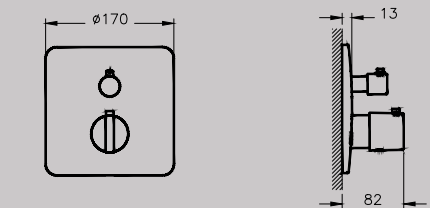

BRASSWARE SUIT U

BRASSWARE SUIT U