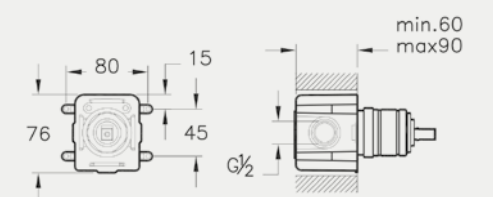

BRASSWARE NEST

BRASSWARE NEST