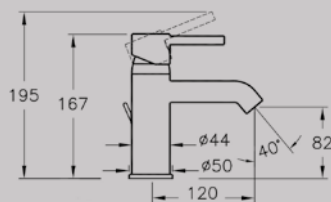

BRASSWARE MINIMAX S

BRASSWARE MINIMAX S