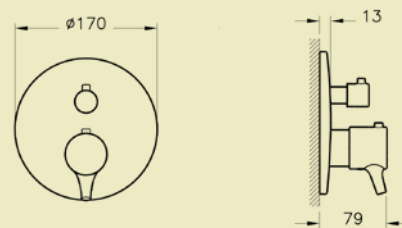

SHOWER SYSTEMS – V-BOX NEST

SHOWER SYSTEMS – V-BOX NEST