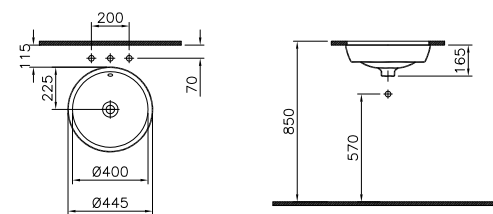

PRODUCT DESCRIPTION:

Undercounter basin, 40cm

PRICE*:
£165