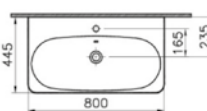

PRODUCT CODE:
5682B003-0001 1TH
5682B003-0033 3TH

PRODUCT DESCRIPTION:
Washbasin, 80cm for wall-hung, pedestal and countertop use

PRICE*:
£224

COMPATIBLE WITH:
5691 Half pedestal £130
5690 Pedestal £130