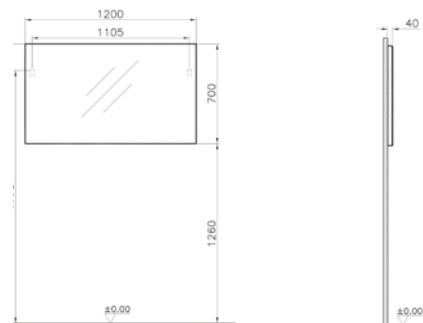

PRODUCT CODE:
61321

PRODUCT DESCRIPTION:
Mirror, classic, 100cm

PRICE*:
£149

PRODUCT CODE:
61322

PRODUCT DESCRIPTION:
Mirror, classic, 120cm

PRICE*:
£163

MIRROR CABINETS UNIVERSAL / CLASSIC

PRODUCT CODE:
57082 High gloss white