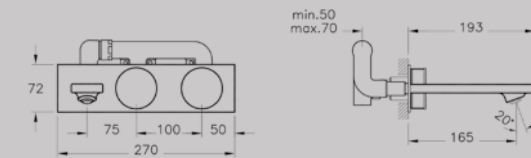

Deck-mounted 5 hole bath mixer A4231657, £839*
Rec. Minimum pressure: 2.0 bar