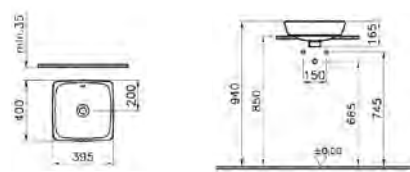

COMPATIBLE WITH:

6397 Ceramic waste cover, for use with pop-up mixers, £37