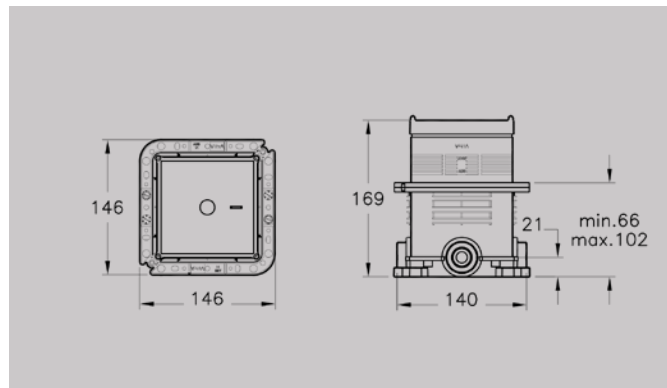

BRASSWARE NEST

Above: Bath/shower mixer A42242, £303*

BRASSWARE MINIMAX S

Short basin mixer A42361, £104*
Rec. Minimum pressure: 0.5 bar

Short basin mixer with pop-up waste A42371, £125*
Rec. Minimum pressure: 0.5 bar