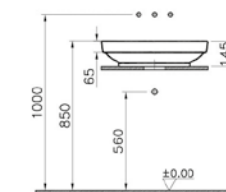

PRODUCT DESCRIPTION:

Rectangular bowl, 60cm

PRICE*:

£760

COMPATIBLE WITH:

A4514826 Waste set, copper, £57

A45149 Waste set, push open, chrome, £62

SANITARYWARE FRAME