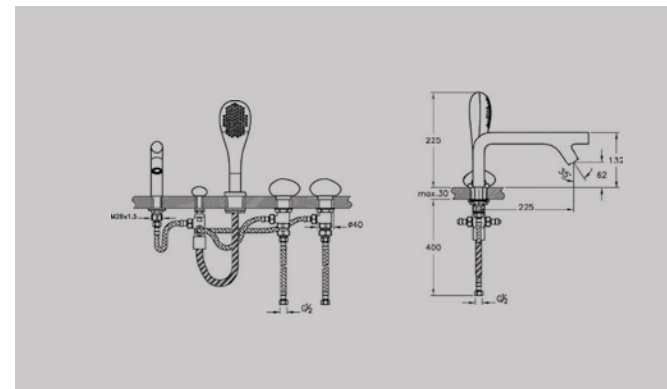

BRASSWARE ISTANBUL