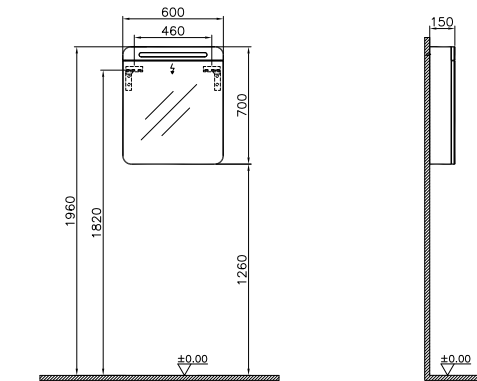

PRODUCT DESCRIPTION:
Illuminated mirror cabinet, 50cm

PRICE*:
£580

PRODUCT CODE:
60895 Oak Left hand hinged
60894 Oak Right hand hinged

PRODUCT DESCRIPTION:
Illuminated mirror cabinet, 60cm

PRICE*:
£644

MIRRORS SENTO