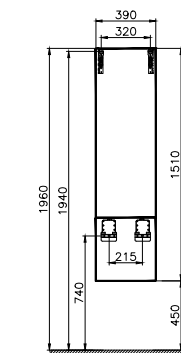

PRICE*:

£1166