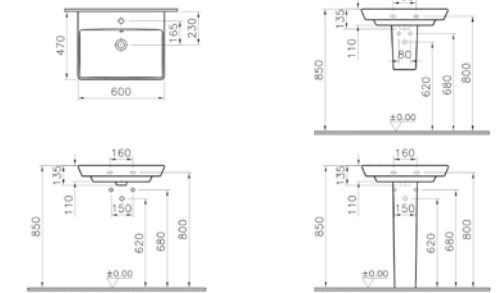

COMPATIBLE WITH:
4456 Half pedestal £134
4457 Pedestal £134
340-1550 Towel bar £159

PRODUCT CODE:
4452B003-0001 1TH

PRODUCT DESCRIPTION:
Washbasin, 70cm

PRICE*:
£266

COMPATIBLE WITH:
4456 Half pedestal £134
4457 Pedestal £134
340-1550 Towel bar £159