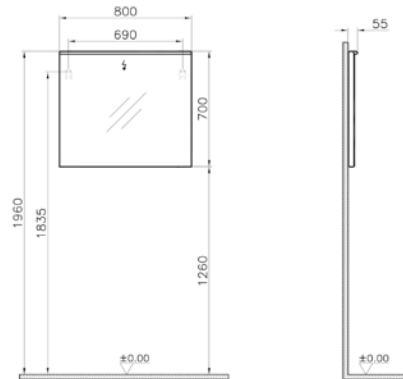

PRODUCT CODE:
61311

PRODUCT DESCRIPTION:
Mirror, premium with
LED lighting, 80cm

PRICE*:
£382