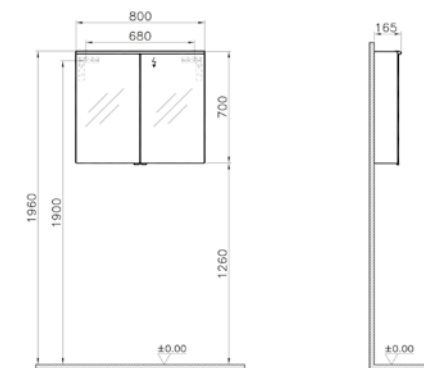

PRODUCT CODE:

63702 High gloss white
63703 Grey oak
63704 Metallic mink
63705 Waved natural wood
63706 Anthracite
63707 High gloss grey birch

PRODUCT DESCRIPTION:
Mirror cabinet, premium with
LED lighting and shaver socket,
80cm

PRICE*:
£795