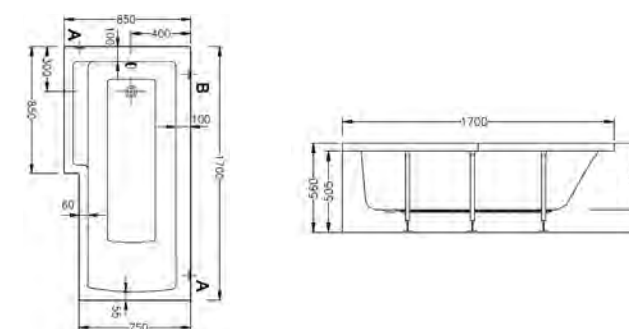

PRODUCT CODE:
55390001000 LH

PRODUCT DESCRIPTION:
Shower bath, 170x85x75cm

PRICE*:
£421

COMPATIBLE WITH:
59990538000 Leg set £79
Dedicated panels:
55400001000 Front, 170cm £155
51640001000 End, 75cm £113
NESC150 Shower screen £373