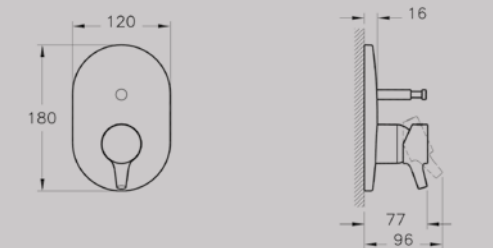

BRASSWARE NEST

BRASSWARE NEST