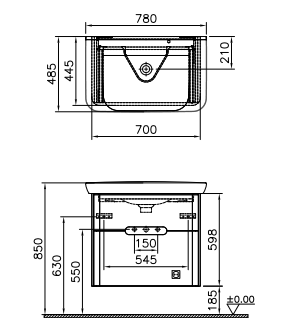

COMPATIBLE WITH:

6397L003-0159 Ceramic waste cover, £37
61069 4 legs, £33