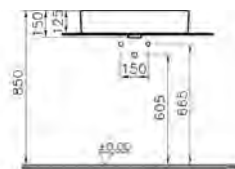

SANITARYWARE OPTIONS

PRODUCT CODE:
4434B003-0012

PRODUCT DESCRIPTION:
Nuo bowl, 60cm

PRICE*:
£347