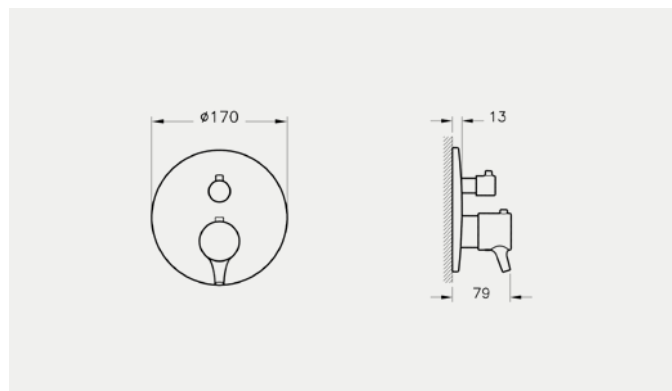

SHOWER SYSTEMS – COMPLETE SOLUTIONS

Above: Option V, complete shower solution, 1-way A49246, £390*

BRASSWARE

VitrA blends graceful curves with elegant angles to create brassware that is both aesthetically and ergonomically pleasing. Carefully engineered design ensures flow and temperature controls require only the lightest of touches, whether it is for a basin, bathtub or shower system. Every consideration is given to conserving water and energy without compromising the user experience.