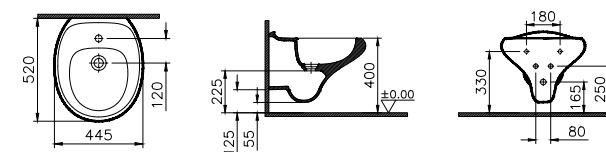

PRICE*:

White £1163
Black £1570