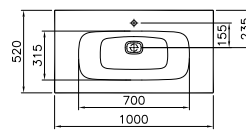

PRICE*:

£1753