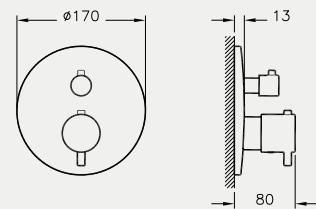

Built-in thermostatic shower mixer, 1-way (exposed part) A42274, £147*
Rec. Minimum pressure: 1.0 bar
Must be used in conjunction with V-Box A42262