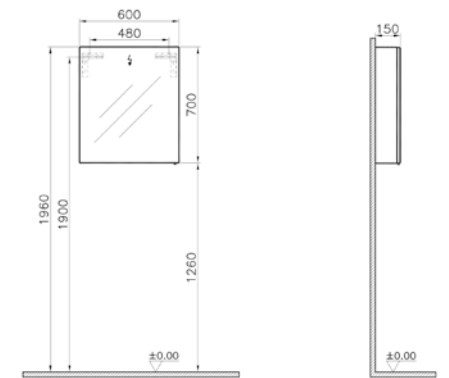

MIRROR CABINETS UNIVERSAL / CLASSIC

PRODUCT CODE:
57082 High gloss white

PRODUCT DESCRIPTION:
Mirror cabinet, classic,
right hand hinged, 60cm

PRICE*:
£249