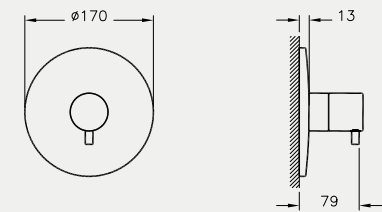

SHOWER SYSTEMS – V-BOX MINIMAX S

V-Box (concealed part) A42262 for: (A42265, A42268, A42271, A42274, A42277), £81*
Rec. Minimum pressure: 1.0 bar