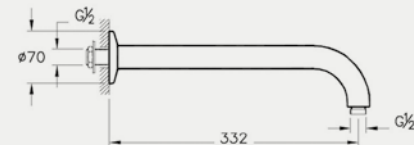

SHOWER SYSTEMS – COMPLETE SOLUTIONS

Option III, complete shower solution, 1-way A49244, £336*

Includes:

Long connection pipe, wall-mounted A45651 / Rain Q showerhead A45707 / Suit U built-in thermostatic bath/shower mixer A42291 / V-Box concealed part A42262

Rec. Minimum pressure: 1.0 bar

SHOWER SYSTEMS – COMPLETE SOLUTIONS

Option IV, complete shower solution, 2-way A49245, £532*

Includes:

Long connection pipe, wall-mounted A45651 / Rain L showerhead A45708 / Samba handshower with slide rail, 3F A45680 / Handshower outlets for shower kit A45223 / X-Line built-in thermostatic bath/shower mixer A42270 / V-Box concealed part A42262

Rec. Minimum pressure: 1.0 bar