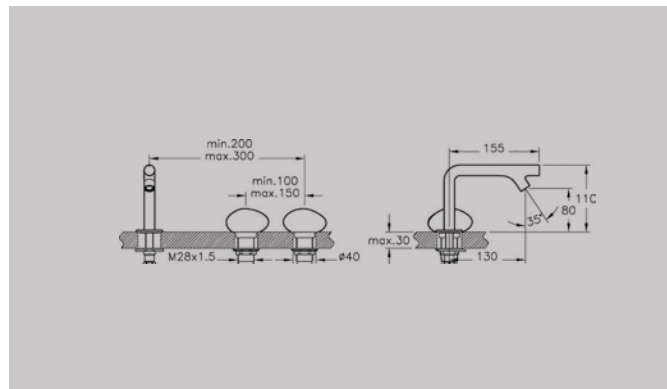

BRASSWARE ISTANBUL