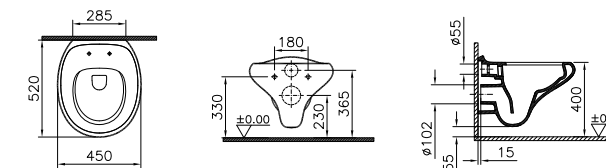

COMPATIBLE WITH:

Toilet seat, soft-closing
166-003-109 White £318
166-070-109 Black £442