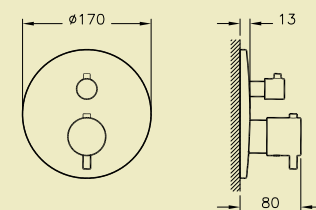

SHOWER SYSTEMS – V-BOX MINIMAX S

SHOWER SYSTEMS – V-BOX MINIMAX S