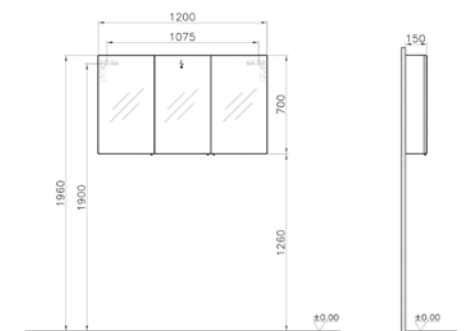

PRODUCT CODE:
57085 High gloss white

PRODUCT DESCRIPTION:
Mirror cabinet, classic, 120cm

PRICE*:
£416