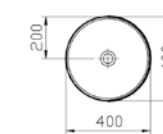

PRODUCT DESCRIPTION:

Circular bowl, 40cm

PRICE*:

£824

COMPATIBLE WITH:

A4514823 Waste set, gold, £57
 A45149 Waste set, push open, chrome, £62

PRODUCT CODE:

4334B073-0016 Copper