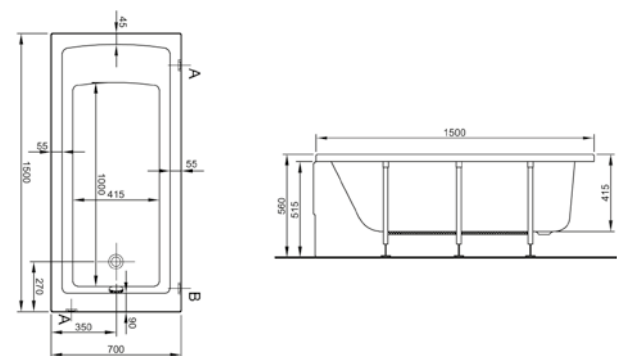

PRODUCT CODE:
52510001000

PRODUCT DESCRIPTION:
Bath, 150x70cm

PRICE*:
£329

COMPATIBLE WITH:
59990251000 Leg set £69
Flat panels:
54890001000 Front, 150cm £157
54930001000 End, 70cm £120