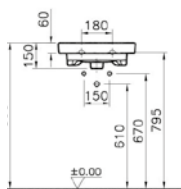

SANITARYWARE NEST

PRODUCT CODE:
5680B003-0001 1TH

PRODUCT DESCRIPTION:
Cloakroom basin, 45cm for wall-hung and countertop use

PRICE*:
£154