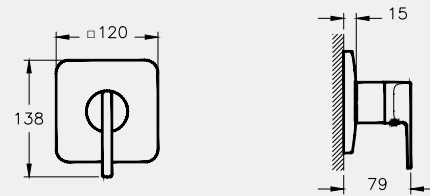

BRASSWARE SUIT U

Minibox, 1-way (concealed part) A42213 for: (A42287), £73*
Rec. Minimum pressure: 1.0 bar