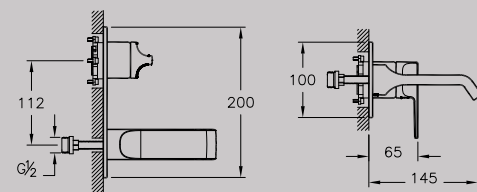

BRASSWARE SUIT U

BRASSWARE SUIT U