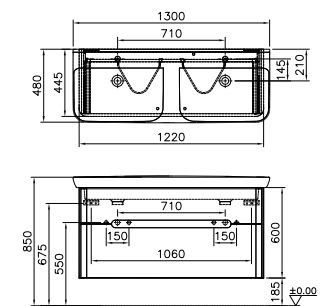

PRODUCT CODE:

60872 Oak

PRODUCT DESCRIPTION:

Console with legs, 95cm

PRICE*:

£206

COMPATIBLE WITH:

Sento tall units and medium units