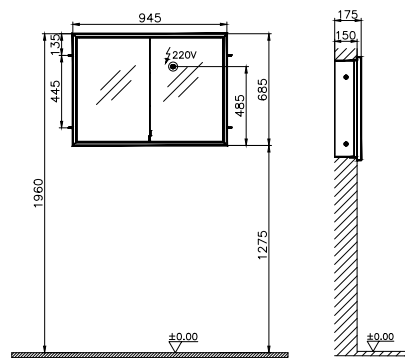

PRODUCT CODE:
83318

PRODUCT DESCRIPTION:
Deluxe mirror cabinet
built into wall, 95cm,
with shaver socket
(no electric socket)

PRICE*:
£3282