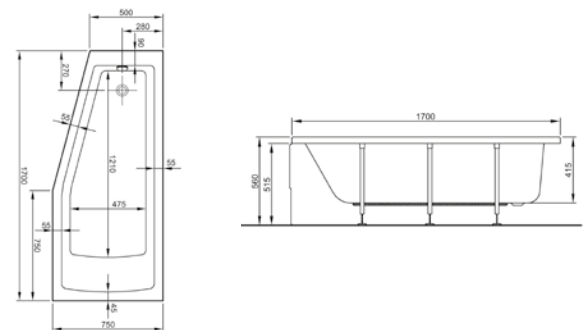

PRODUCT CODE:
52770001000 LH

PRODUCT DESCRIPTION:
Space saver bath, 170x75x50cm

PRICE':
£471

COMPATIBLE WITH:
59990276000 Leg set £72
Dedicated panels:
51520001000 Front, 170cm £141
51640001000 End, 75cm £113
51650001000 End, 50cm £101