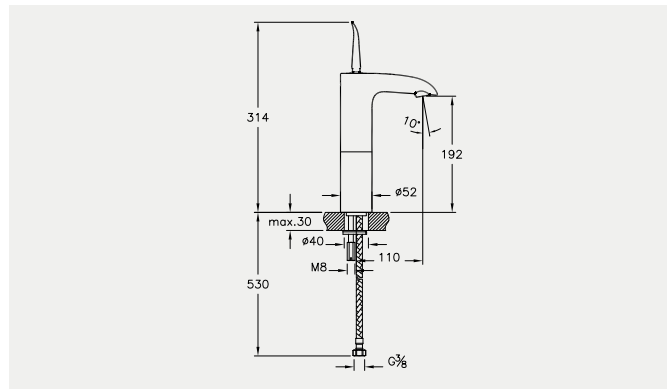

BRASSWARE T4