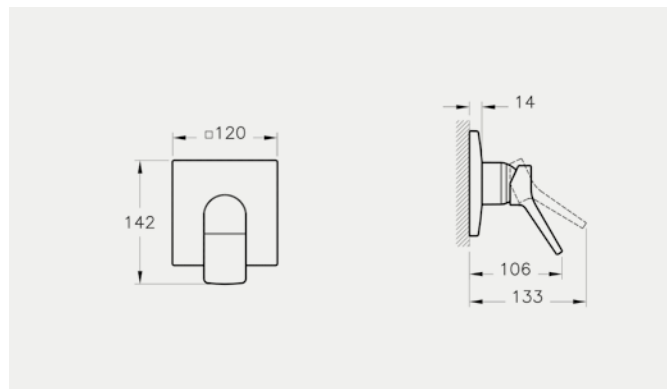

BRASSWARE MEMORIA