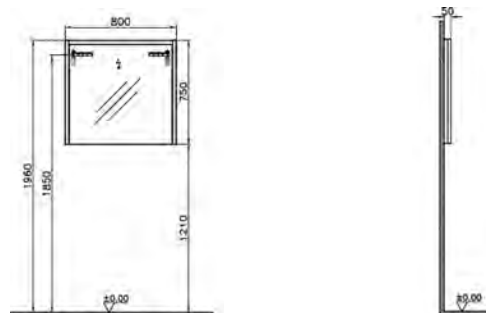

PRODUCT DESCRIPTION:

Illuminated mirror, 80cm

PRICE*:

£740

PRODUCT CODE:

58022 High gloss white
58023 Hacienda brown
58024 Hacienda black

PRODUCT DESCRIPTION:

Illuminated mirror cabinet, 80cm