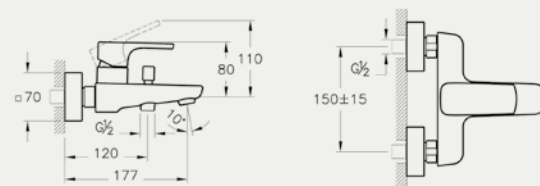

BRASSWARE

BRASSWARE SENTO

Basin mixer with side handle and swivel spout A42524, £178*
Rec. Minimum pressure: 0.5 bar

Bidet mixer with pop-up waste A42519, £190*
Rec. Minimum pressure: 0.5 bar

Bath mixer A42516, £165*
Rec. Minimum pressure: 1.0 bar