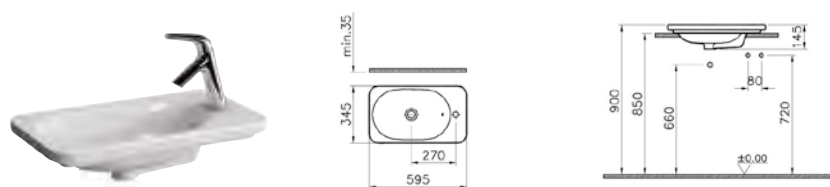

SANITARYWARE NEST TRENDY

PRODUCT CODE:

5689B003-0029 1TH RH

PRODUCT DESCRIPTION:

Compact vanity washbasin, 60x35cm

PRICE*:

£189