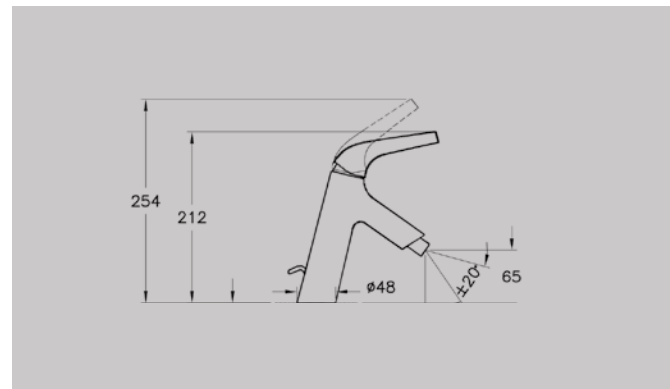

BRASSWARE NEST