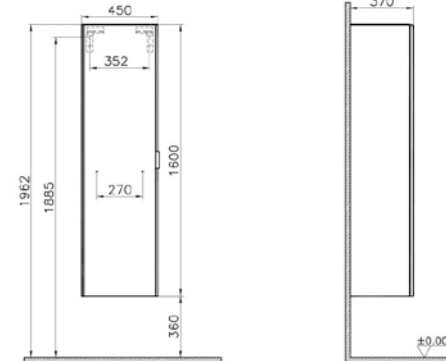

FURNITURE NEST

PRODUCT CODE:

56427	High gloss white	Left hand hinged
56428	High gloss white	Right hand hinged
56186	Anthracite	Left hand hinged
56189	Anthracite	Right hand hinged
56187	Waved natural wood	Left hand hinged
56190	Waved natural wood	Right hand hinged
56188	Grey natural wood	Left hand hinged
56191	Grey natural wood	Right hand hinged

PRODUCT DESCRIPTION:

Tall unit with 1 door

PRICE*:

£788