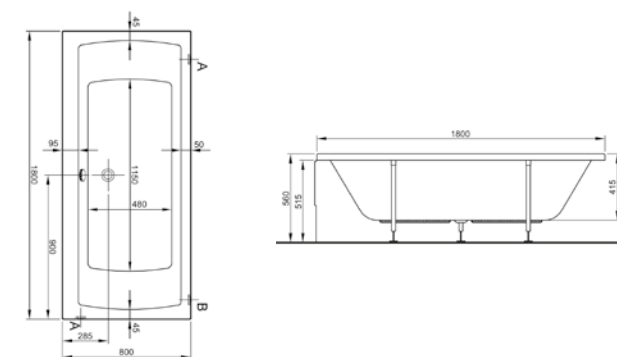

PRODUCT CODE:
52540001000

PRODUCT DESCRIPTION:
Double-ended bath, 180x80cm

PRICE*:
£626

COMPATIBLE WITH:
59990254000 Leg set £69
Flat panels:
54920001000 Front, 180cm £196
54950001000 End, 80cm £142