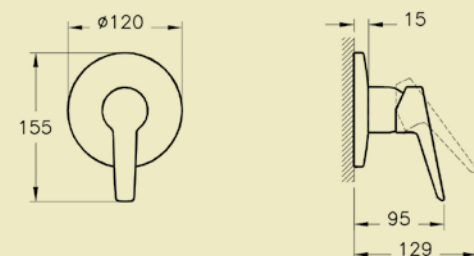

SHOWER SYSTEMS – MINIBOX

SHOWER SYSTEMS – MINIBOX