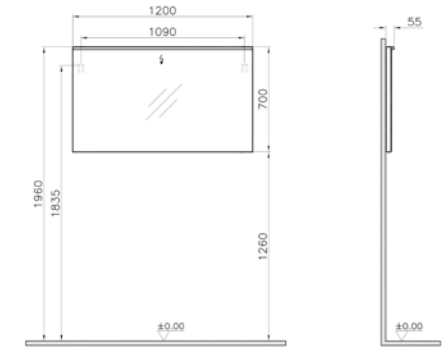

MIRRORS & MIRROR CABINETS UNIVERSAL / PREMIUM

PRODUCT CODE:
61313

PRODUCT DESCRIPTION:
Mirror, premium with
LED lighting, 120cm

PRICE*:
£454