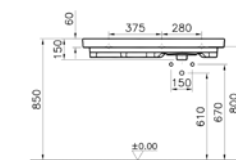

PRICE*:
£284

COMPATIBLE WITH:
5691 Half pedestal £130
5690 Pedestal £130

SANITARYWARE NEST

PRODUCT CODE:
5684B003-0001 1TH

PRODUCT DESCRIPTION:
Asymmetrical washbasin, 100cm

PRICE*:
£284

PRODUCT CODE:
7744B003-0075