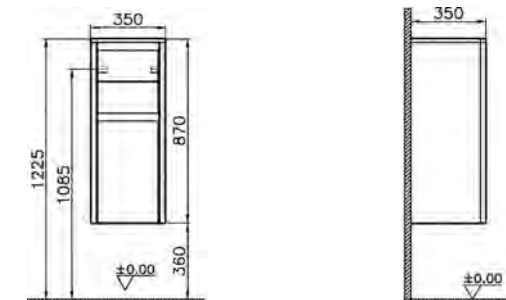

PRICE*:

£604