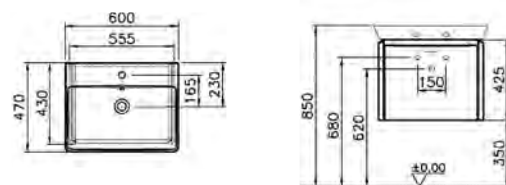

COMPATIBLE WITH:

4451 Washbasin, 60cm, £194