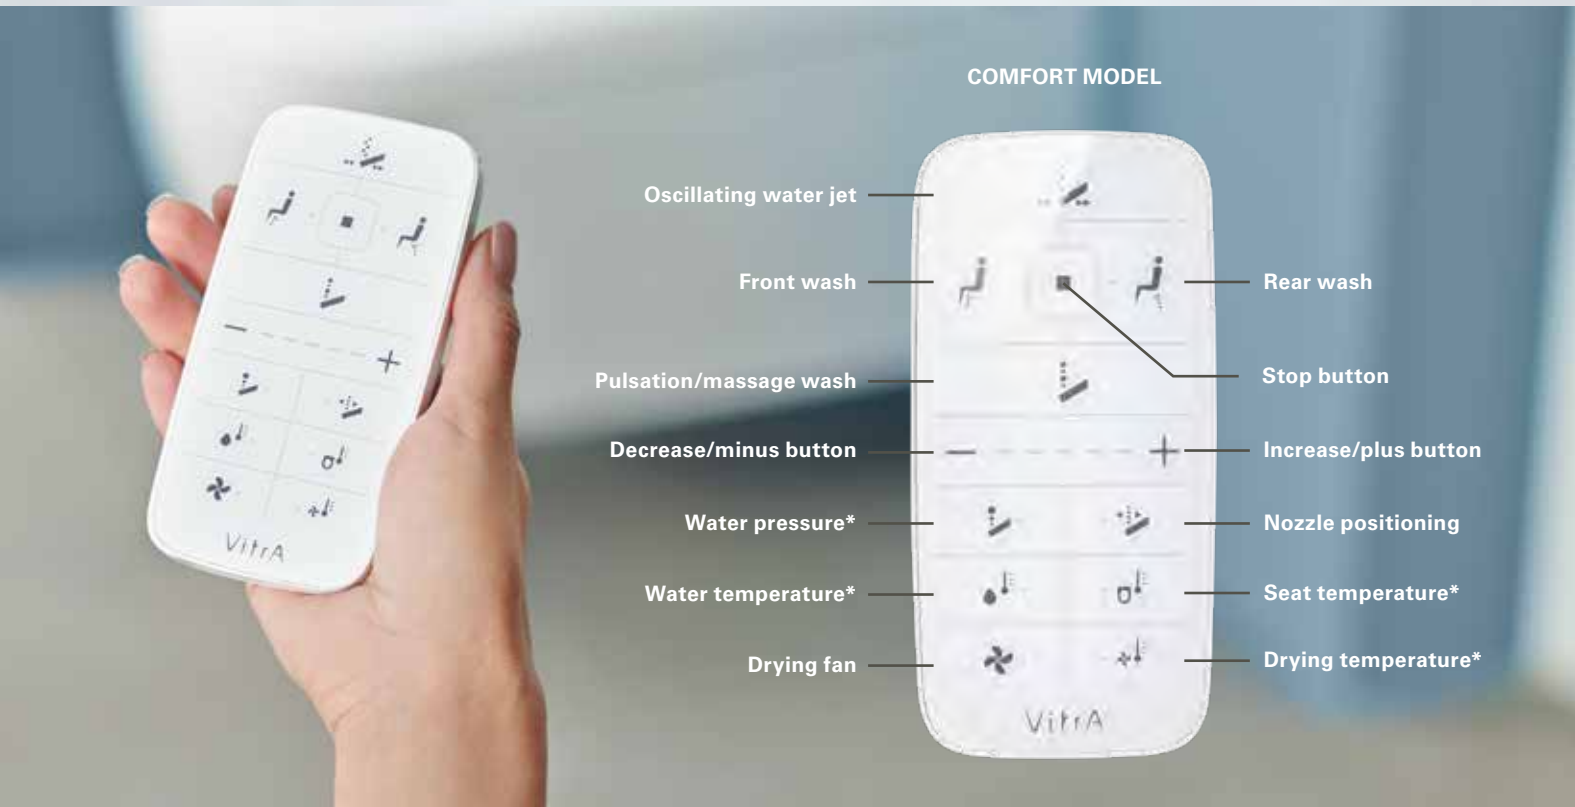

CRITERIA	MAIN FEATURES	ESSENTIAL	COMFORT
CLEANING	Rear washing	✓	✓
	Front washing	✓	✓
	Adjustable jet intensity (water pressure control)	✓	✓
	Automatic back and forth jet (oscillating)	x	✓
	Pulsation	x	✓
	Dryer	x	✓
	Dryer with adjustable temperature	x	✓
	Water temperature adjustment	✓	✓
COMFORT	Soft-close seat	✓	✓
	Heated seat	✓	✓
	Adjustable seat temperature	✓	✓
	Auto open / close	x	✓
NOZZLE	Nozzle self cleaning	✓	✓
	Removable nozzle tap for replacement and cleaning	✓	✓
HYGIENE	Air purifier – deodorisation	✓	✓
	Rim-ex	✓	✓
SUSTAINABILITY	Energy saving mode	✓	✓
AESTHETICS	Concealed plumbing connections	✓	✓
	Concealed electricity connections	✓	✓