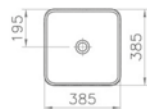

4441B071-0016 Platinum

PRODUCT DESCRIPTION:

Square bowl, 40cm

PRICE*:

£577

COMPATIBLE WITH:

A45148 Waste set, chrome, £57

A45149 Waste set, push open, chrome, £62