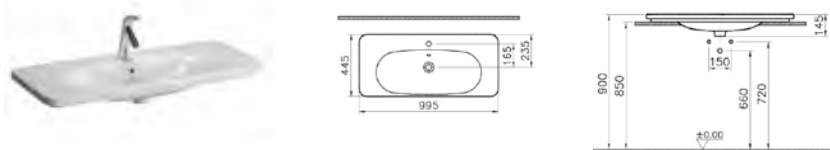

FURNITURE NEST TRENDY

PRODUCT CODE:

56398 High gloss white
 56316 Anthracite
 56317 Waved natural wood
 56318 Grey natural wood

PRODUCT DESCRIPTION:

Washbasin unit with 1 drawer, 60cm

PRICE*:

£786

COMPATIBLE WITH: