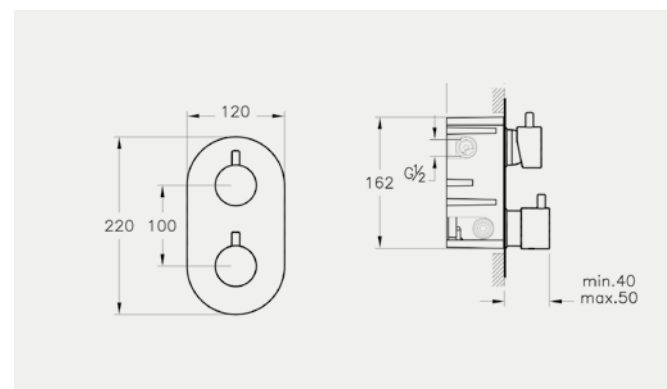

SHOWER SYSTEMS