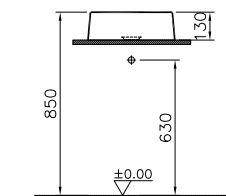

COMPATIBLE WITH:

Ceramic waste cover, £37:

6392L403-0159 White

6392L401-0159 Matt white

6392L470-0159 Black

6392L483-0159 Matt black