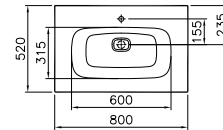

FURNITURE M-LINE INFINIT

PRODUCT CODE:

58181 Plum tree
58182 High gloss white
61290 Silver oak

PRODUCT DESCRIPTION:

Washbasin unit** with 2 drawers,
(including Infinet mineral cast
washbasin, 80cm)

PRICE*:

£1625