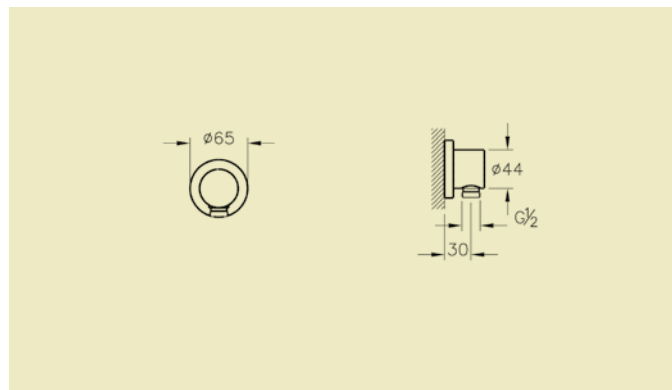

SHOWER SYSTEMS – COMPLETE SOLUTIONS

Above: Option V, complete shower solution, 1-way A49246, £390*

BRASSWARE

VitrA blends graceful curves with elegant angles to create brassware that is both aesthetically and ergonomically pleasing. Carefully engineered design ensures flow and temperature controls require only the lightest of touches, whether it is for a basin, bathtub or shower system. Every consideration is given to conserving water and energy without compromising the user experience.