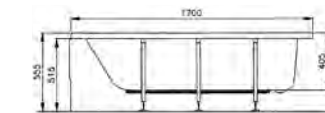

COMPATIBLE WITH:

59990073000 Leg set	£77
54910001000 Flat front panel, 170cm	£157
54940001000 Flat end panel, 75cm	£126