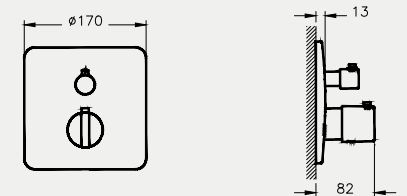

BRASSWARE SUIT U