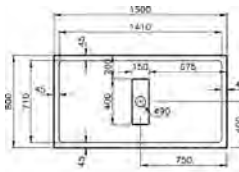

PRICE*:
£488

COMPATIBLE WITH:
5601089 Shower waste and trap, £77

PRODUCT CODE:
54630028000

PRODUCT DESCRIPTION:
Zero to surface shower tray, 150x80cm

PRICE*:
£574

COMPATIBLE WITH:
5601089 Shower waste and trap, £77