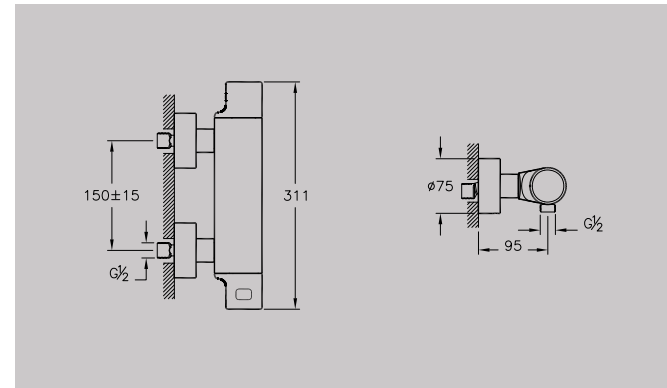

BRASSWARE X-LINE