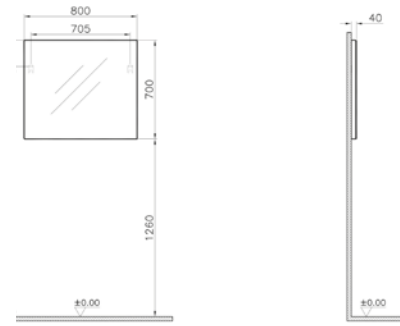

PRODUCT CODE:
61320

PRODUCT DESCRIPTION:
Mirror, classic, 80cm

PRICE*:
£134