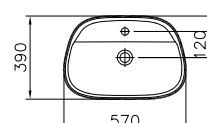

PRODUCT CODE:

5696B403-0041 White 1TH
 5696B401-0041 Matt white 1TH
 5696B483-0041 Matt black 1TH
 5696B470-0041 Black 1TH

PRODUCT DESCRIPTION:

TV shaped inset washbasin, 57cm

PRICE*:

White £255
 Matt white £307
 Matt black £345
 Black £345