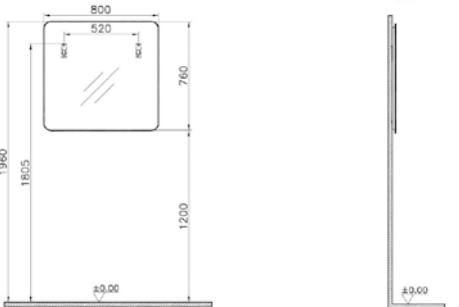

PRICE*:

£329