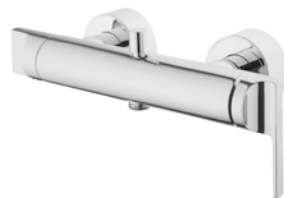

Bath/shower mixer A42488, chrome, £223*
Rec. Minimum pressure: 1.0 bar