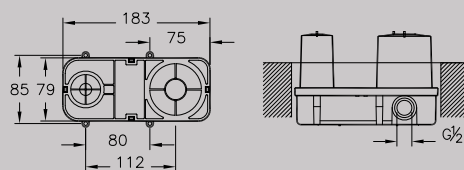

Bath/shower mixer A42488, chrome, £223*
Rec. Minimum pressure: 1.0 bar