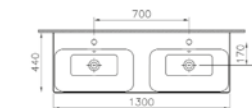

PRICE*:

£658