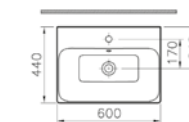

PRICE*:

£331