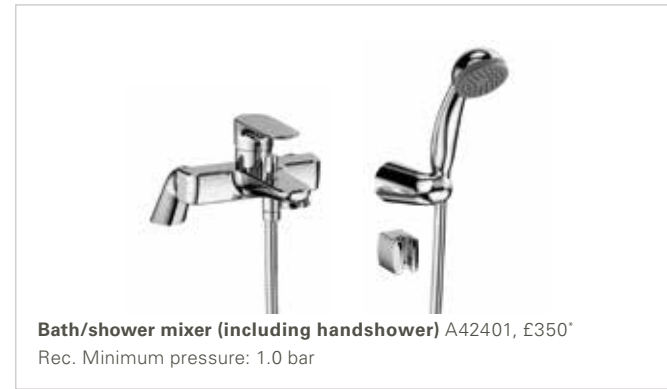

BRASSWARE SUIT L

Above: Bath/shower mixer A42488, chrome, £223*

BRASSWARE X-LINE

BRASSWARE X-LINE

BRASSWARE X-LINE

BRASSWARE X-LINE

BRASSWARE X-LINE

Built-in shower mixer, 1-way (exposed part) A42267, £123*
Rec. Minimum pressure: 1.0 bar
Must be used in conjunction with V-Box A42262