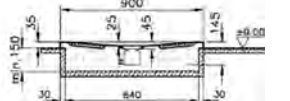

PRODUCT CODE:
54230028000

PRODUCT DESCRIPTION:
Flat shower tray, 100x80cm

PRICE*:
£330

COMPATIBLE WITH:
5601089 Shower waste and trap, £77

PRODUCT CODE:
54240028000

PRODUCT DESCRIPTION:
Flat shower tray, 100x100cm