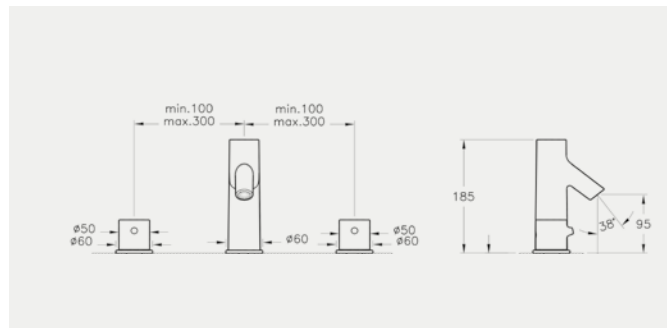

BRASSWARE NEST