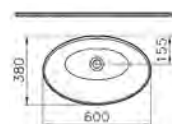

PRODUCT CODE:
4423B003-0016

PRODUCT DESCRIPTION:
Geo ellipse bowl, 60cm,
no overflow hole

PRICE*:
£347