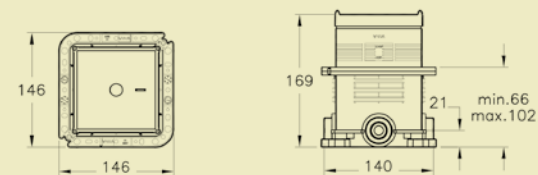

SHOWER SYSTEMS – COMPLETE SOLUTIONS

Option III, complete shower solution, 1-way A49244, £336*

Includes:

Long connection pipe, wall-mounted A45651 / Rain Q showerhead A45707 / Suit U built-in thermostatic bath/shower mixer A42291 / V-Box concealed part A42262

Rec. Minimum pressure: 1.0 bar

SHOWER SYSTEMS – COMPLETE SOLUTIONS

Option IV, complete shower solution, 2-way A49245, £532*

Includes:

Long connection pipe, wall-mounted A45651 / Rain L showerhead A45708 / Samba handshower with slide rail, 3F A45680 / Handshower outlets for shower kit A45223 / X-Line built-in thermostatic bath/shower mixer A42270 / V-Box concealed part A42262

Rec. Minimum pressure: 1.0 bar