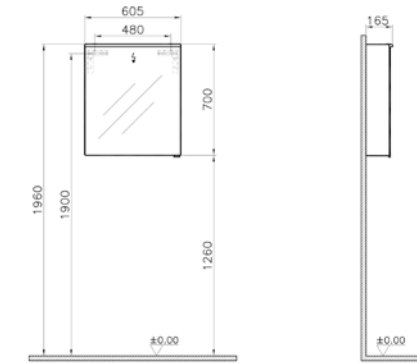

PRODUCT CODE:

63696 High gloss white
63697 Grey oak
63698 Metallic mink
63699 Waved natural wood
63700 Anthracite
63701 High gloss grey birch

PRODUCT DESCRIPTION:
Mirror cabinet, premium with
LED lighting and shaver socket,
right hand hinged, 60cm

PRICE*:
£700