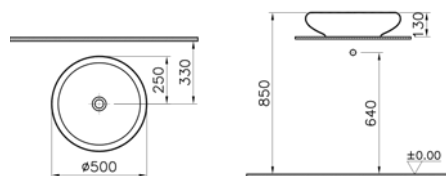

PRICE*:

White £902
Black £1260