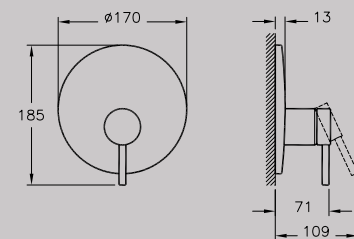

BRASSWARE MINIMAX S

BRASSWARE MINIMAX S