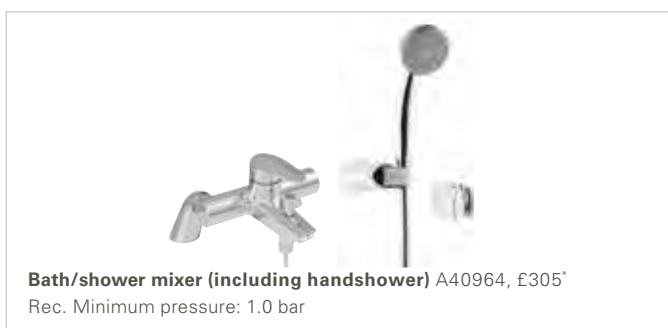

BRASSWARE X-LINE

Above: Bath/shower mixer (handshower not included) A42324, £200*

BRASSWARE DYNAMIC S

BRASSWARE DYNAMIC S

BRASSWARE NEST

Basin mixer A42300, £109*
Rec. Minimum pressure: 0.5 bar

Basin mixer with pop-up waste A42308, £137*
Rec. Minimum pressure: 0.5 bar