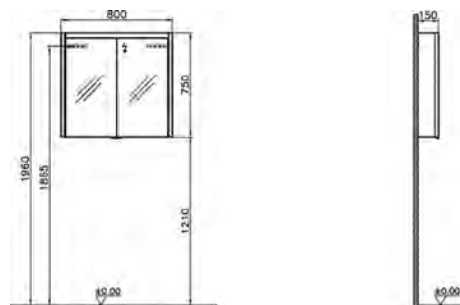

PRICE*:

£1043