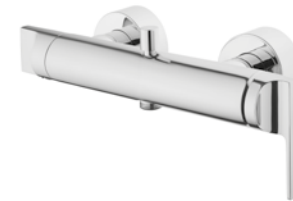

Bath/shower mixer A42488, chrome, £223*
Rec. Minimum pressure: 1.0 bar