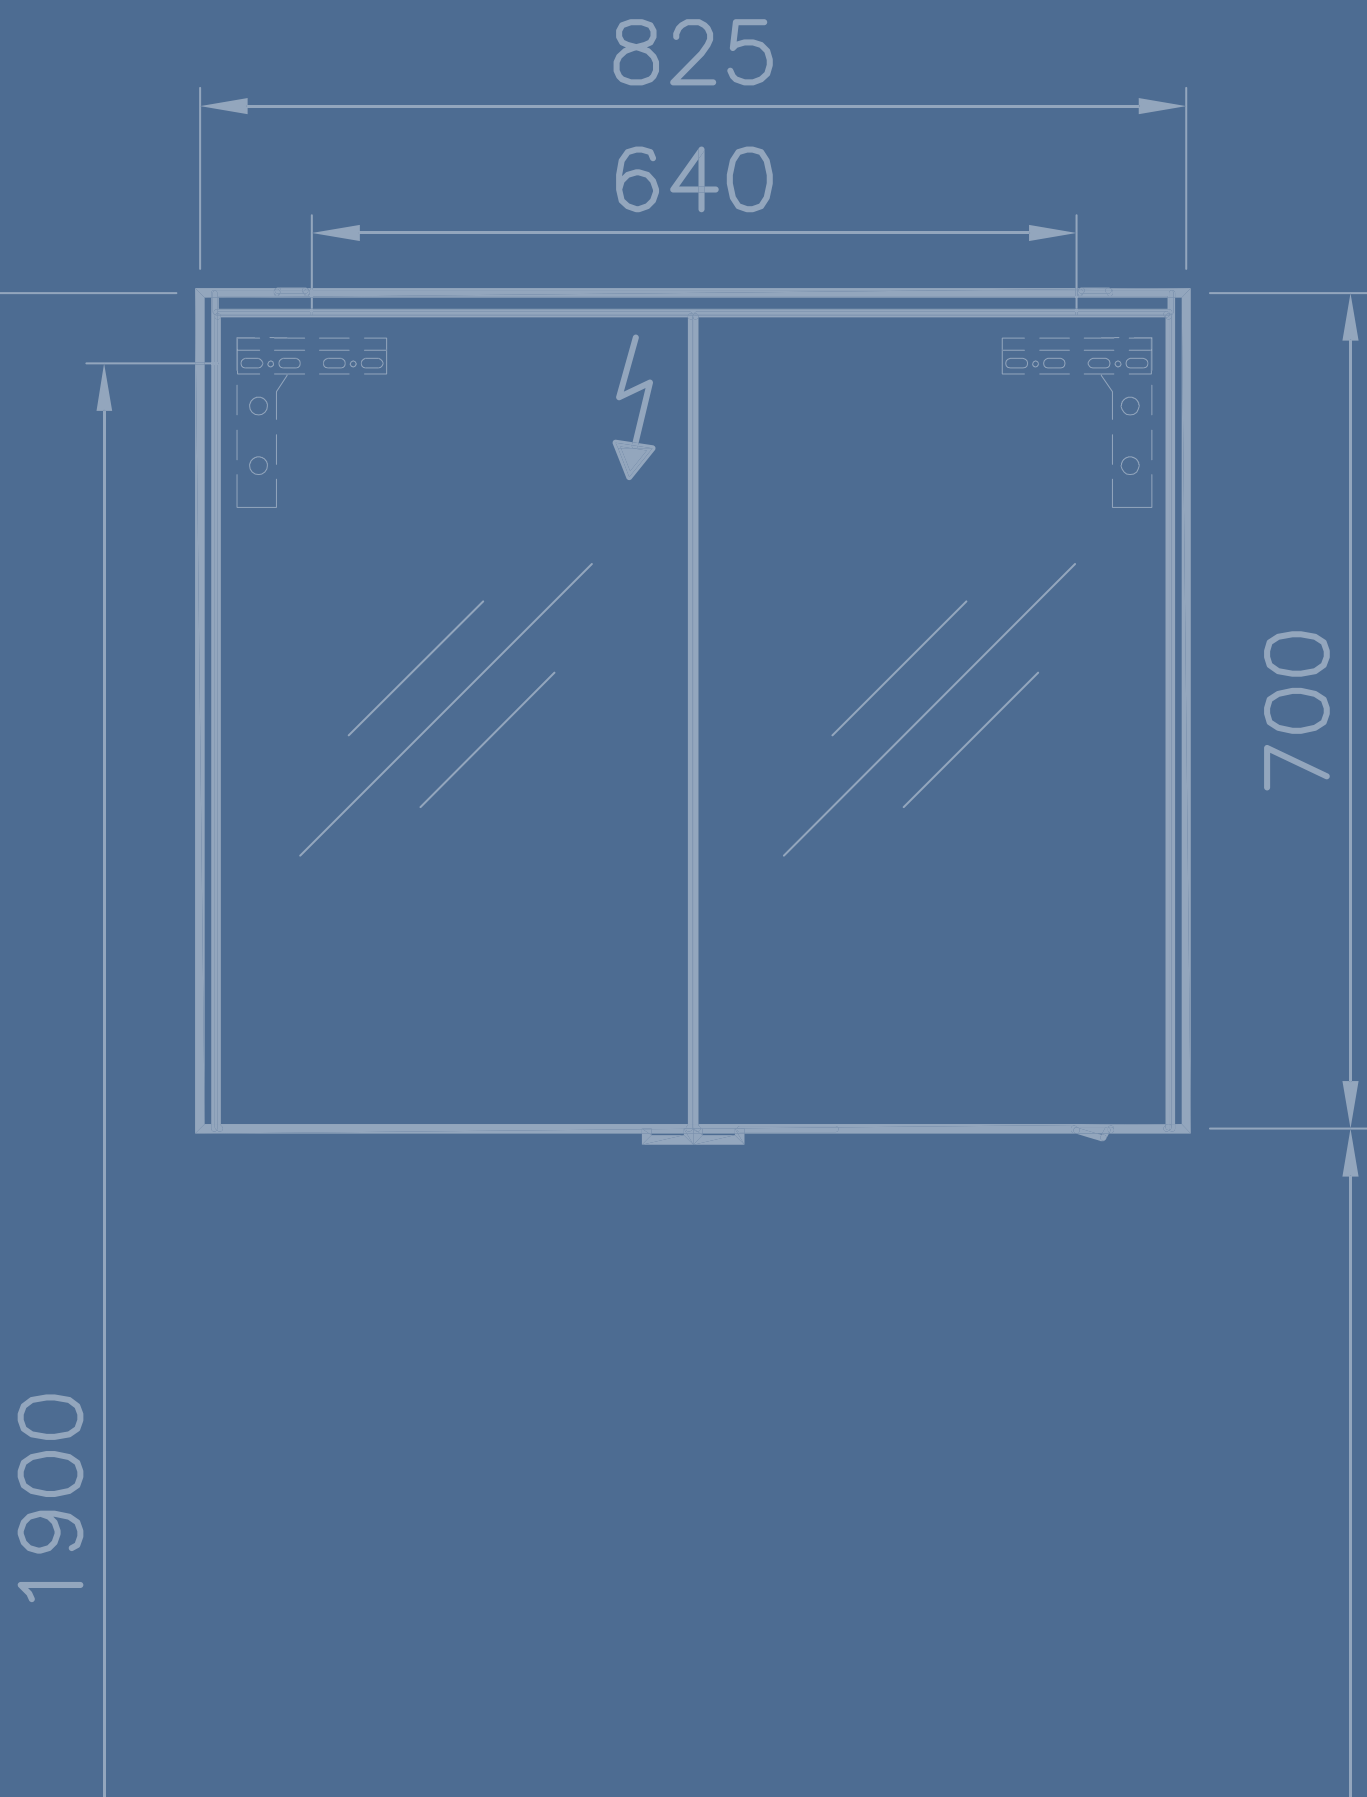

PRICE*:
£100

Please enquire for more information

PRODUCT CODE:
80258

PRODUCT DESCRIPTION:
Towel holder / bracket,
3x47x13cm, chrome

PRICE*:
£100

Please enquire for more information

MIRRORS & SHELVES

MIRRORS & MIRROR CABINETS
SHELVES