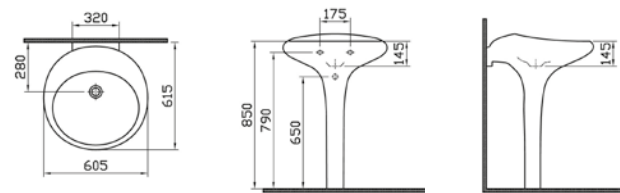

SANITARYWARE ISTANBUL

PRODUCT CODE:

4251B403-0016 White 0TH
4251B470-0016 Black 0TH

PRODUCT DESCRIPTION:

Floor-standing washbasin,
60cm

PRICE*:

White £1397
Black £1957