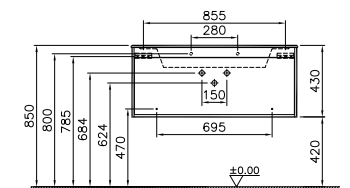

PRICE*:

£1533

**The clue waste provided must be used in conjunction with a basin mixer with pop-up waste. Alternatively use with free flow waste.

PRODUCT CODE:

58197 Plum tree
58198 High gloss white
61289 Silver oak

PRODUCT DESCRIPTION:

Washbasin unit** with 1 drawer,
(including Infnit mineral cast
washbasin, 120cm)