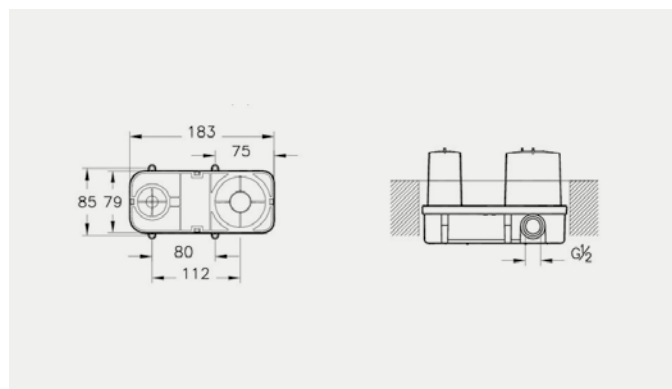

BRASSWARE T4