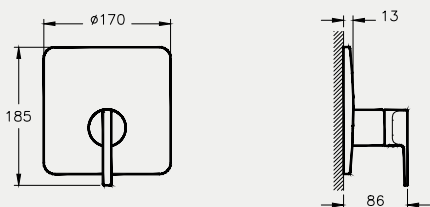

BRASSWARE SUIT U

BRASSWARE SUIT U