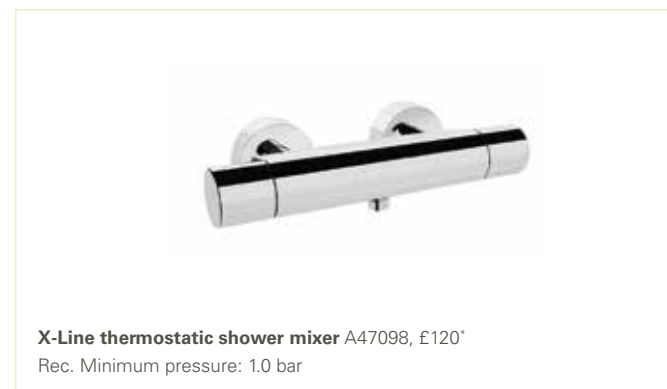

SHOWER SYSTEMS