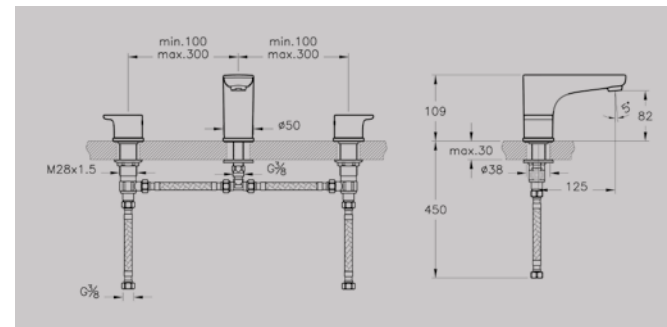

BRASSWARE SUIT L

Above: Bath/shower mixer A42488, chrome, £223*

BRASSWARE X-LINE

BRASSWARE X-LINE

BRASSWARE X-LINE

BRASSWARE X-LINE

BRASSWARE X-LINE

Built-in shower mixer, 1-way (exposed part) A42267, £123*
Rec. Minimum pressure: 1.0 bar
Must be used in conjunction with V-Box A42262