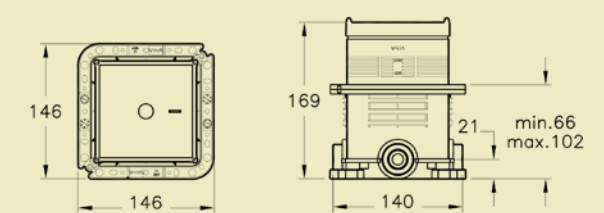

SHOWER SYSTEMS – V-BOX X-LINE

SHOWER SYSTEMS – V-BOX X-LINE