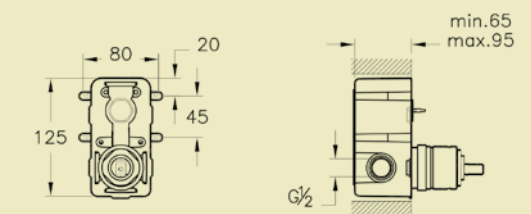

SHOWER SYSTEMS – MINIBOX

SHOWER SYSTEMS – MINIBOX