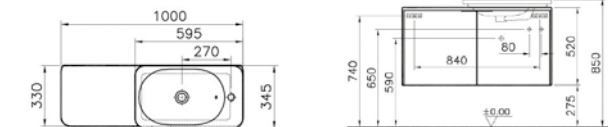

COMPATIBLE WITH:

5689 Countertop washbasin,
60x35cm, £189