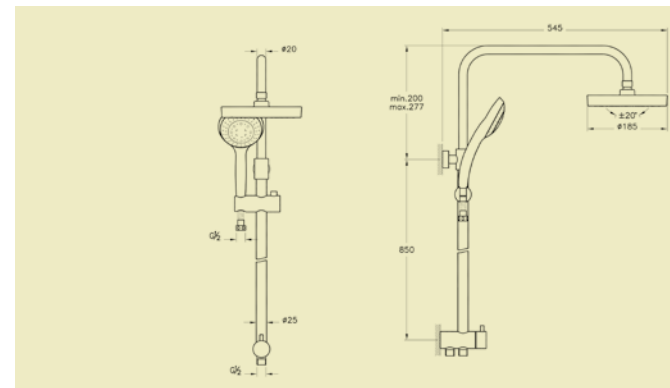

Sense handshower with slide rail A45684, £98*

Style X handshower with slide rail A45538, £122*

SHOWER SYSTEMS

Q-Line handshower with slide rail A45610, £215*

System rain shower column A45597, £403*
Compatible with all Vitra bath/shower mixers