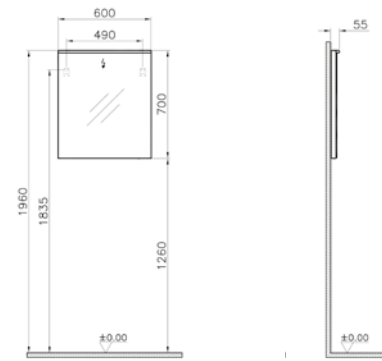

MIRRORS UNIVERSAL / PREMIUM

PRODUCT CODE:
61310

PRODUCT DESCRIPTION:
Mirror, premium with
LED lighting, 60cm

PRICE*:
£354