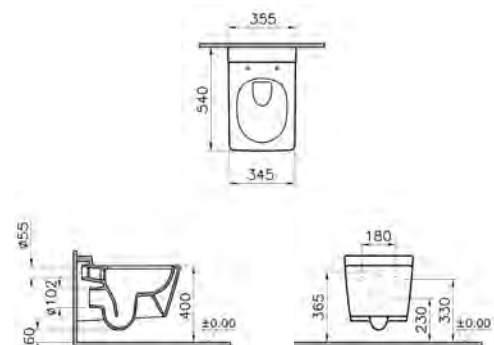

SANITARYWARE T4

PRODUCT CODE:

7743B003-0101 White
7743B401-0101 Matt white
7743B420-0101 Taupe
7743B470-0101 Black
7743B483-0101 Matt black

PRODUCT DESCRIPTION:

Wall-hung WC pan, Rim-ex

PRICE*:

White £396
Matt white £474
Taupe £474
Black £535
Matt black £535

COMPATIBLE WITH:

96-003-001 Toilet seat, white, £97
96-001-001 Toilet seat, matt white, £117
96-020-001 Toilet seat, matt taupe, £117
96-070-001 Toilet seat, black, £131
96-083-001 Toilet seat, matt black, £131
96-003-009 Toilet seat, soft-closing, white, £162
96-001-009 Toilet seat, soft-closing, matt white, £194
96-020-009 Toilet seat, soft-closing, matt taupe, £194
96-070-009 Toilet seat, soft-closing, black, £219
96-083-009 Toilet seat, soft-closing, matt black, £219