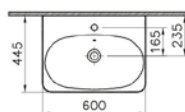

PRODUCT CODE:
5681B003-0001 1TH
5681B003-0033 3TH

PRODUCT DESCRIPTION:
Washbasin, 60cm for wall-hung, pedestal and countertop use

PRICE*:
£165

COMPATIBLE WITH:
5691 Half pedestal £130
5690 Pedestal £130
340-1560 Towel bar £107