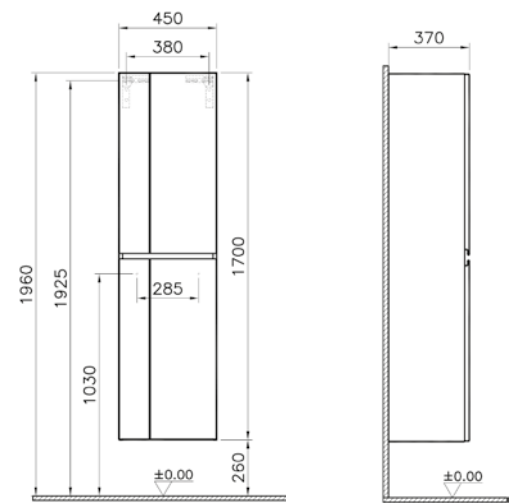

PRICE*:

Chestnut £2405
High gloss grey £2289

PRODUCT CODE:

56509

PRODUCT DESCRIPTION:

Drawer separator, small

PRICE*:

£42

PRODUCT CODE:

56510

PRODUCT DESCRIPTION:

Drawer separator, large

PRICE*:

£51