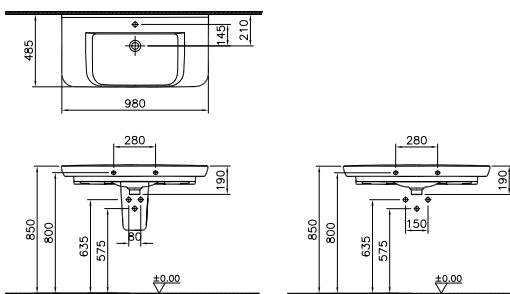

PRODUCT CODE:
5948B003-0001 1TH

PRODUCT DESCRIPTION:
Washbasin, 100cm

PRICE*:
£296

COMPATIBLE WITH:
6397L003-0159
Ceramic waste cover, £37
5281 Pedestal, £54