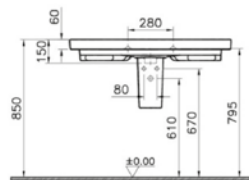

PRICE*:
£284

COMPATIBLE WITH:
5691 Half pedestal £130
5690 Pedestal £130

SANITARYWARE NEST

PRODUCT CODE:
5684B003-0001 1TH

PRODUCT DESCRIPTION:
Asymmetrical washbasin, 100cm

PRICE*:
£284

PRODUCT CODE:
7744B003-0075