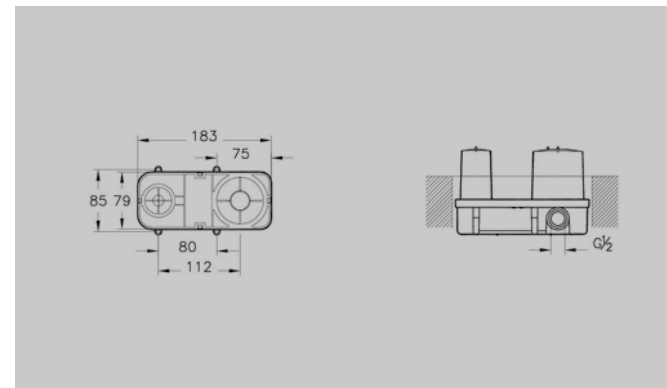

BRASSWARE ISTANBUL