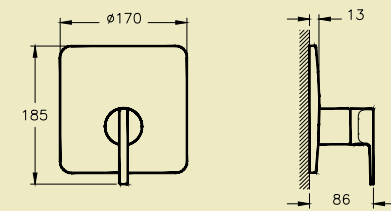

SHOWER SYSTEMS – V-BOX SUIT

SHOWER SYSTEMS – V-BOX SUIT