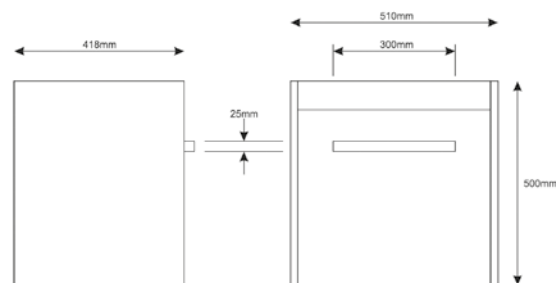

FURNITURE M-LINE

PRODUCT CODE:

63415 High gloss white
63414 Gloss dark grey**
63413 Dark elm

PRODUCT DESCRIPTION:

Washbasin unit with 1 drawer,
60cm

PRICE*:

£450

COMPATIBLE WITH:

Washbasin, 60cm, £178:
5662B003-0973 1TH
5662B003-0937[†] 1TH