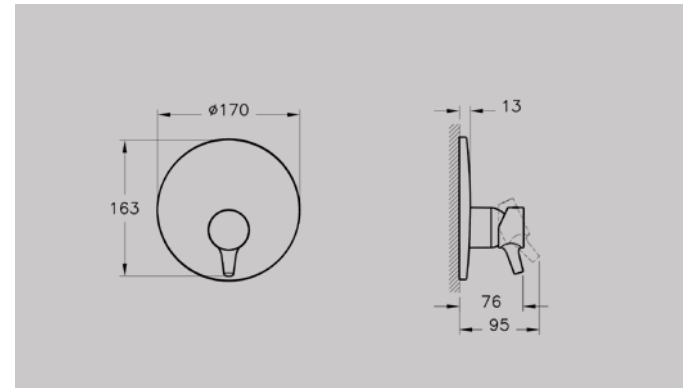

BRASSWARE NEST