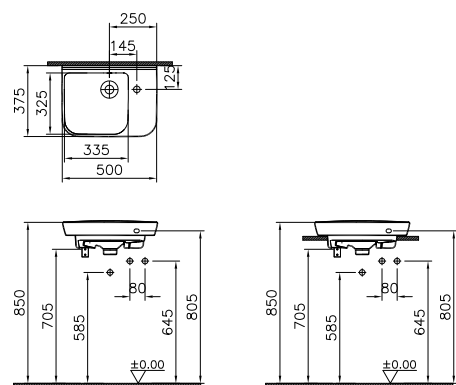

SANITARYWARE SENTO

PRODUCT CODE:
5945B003-0029 1TH

PRODUCT DESCRIPTION:
Compact washbasin, 50cm

PRICE*:
£159

COMPATIBLE WITH:
6397L003-0159
Ceramic waste cover, £37