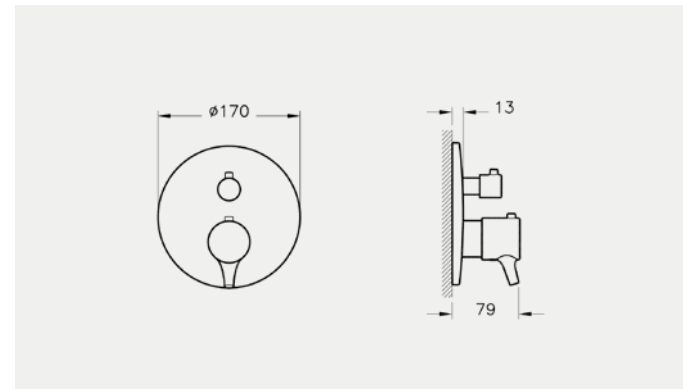

BRASSWARE NEST