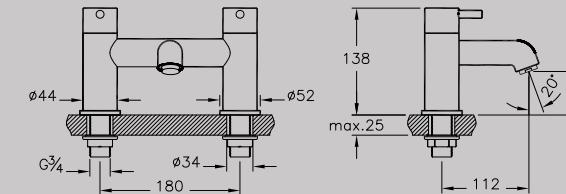

Bath/shower mixer 2TH (including handshower) A42410, £334*
Rec. Minimum pressure: 0.3 bar