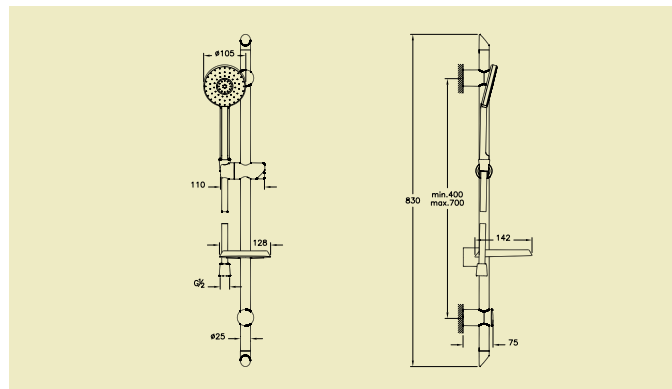

Sense handshower with slide rail A45684, £98*

Style X handshower with slide rail A45538, £122*

SHOWER SYSTEMS

Q-Line handshower with slide rail A45610, £215*

System rain shower column A45597, £403*
Compatible with all Vitra bath/shower mixers