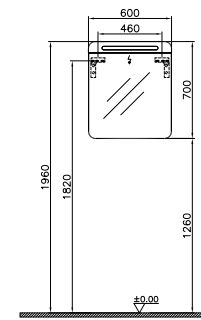

PRICE*:

£644