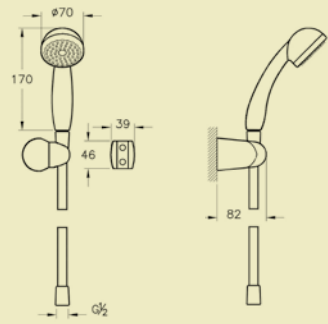

Style X handshower without slide rail A45539, £89*

Samba handshower without slide rail A45679, £57*

SHOWER SYSTEMS

Sense handshower without slide rail A45683, £66*

Solo C handshower without slide rail A45675, £48*