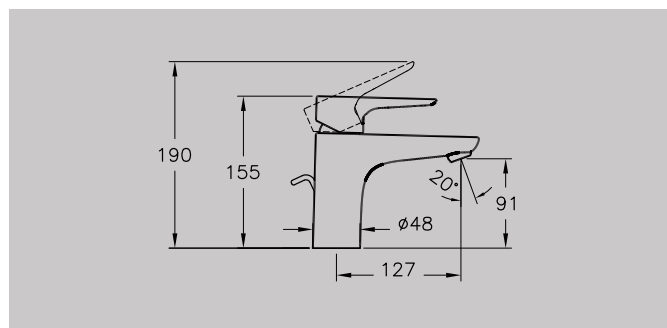

BRASSWARE X-LINE