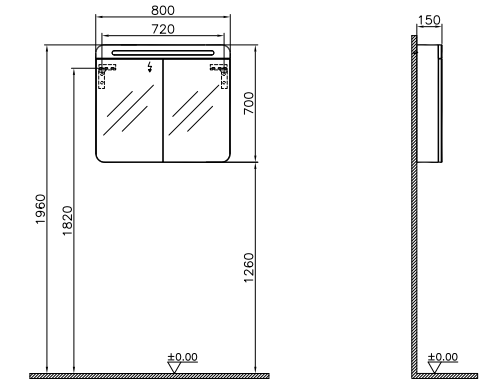

MIRRORS SENTO

PRODUCT CODE:
60896 Oak

PRODUCT DESCRIPTION:
Illuminated mirror cabinet, 80cm

PRICE*:
£690