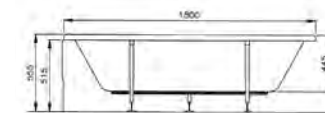

COMPATIBLE WITH:

59990072000 Leg set	£63
54920001000 Flat front panel, 180cm	£195
54950001000 Flat end panel, 80cm	£143