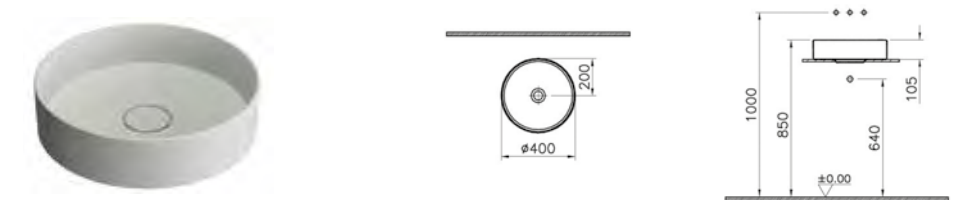

PRICE*:
£1932

SANITARYWARE MEMORIA

PRODUCT CODE:
89001

PRODUCT DESCRIPTION:
Round countertop basin,
40cm, Infnit mineral cast
(including white waste cover)

PRICE*:
£416

SANITARYWARE MEMORIA

PRODUCT CODE:
89002