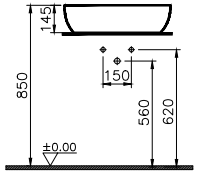

PRICE*:

White £438
Matt white £477
Matt taupe £477
Matt mink £477
Matt black £537