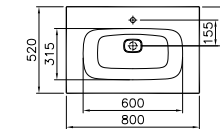

PRICE*:

£1422

**The clue waste provided must be used in conjunction with a basin mixer with pop-up waste. Alternatively use with free flow waste.

PRODUCT CODE:

58195 Plum tree
58196 High gloss white
61288 Silver oak

PRODUCT DESCRIPTION:

Washbasin unit** with 1 drawer,
(including Infnit mineral cast
washbasin, 100cm)