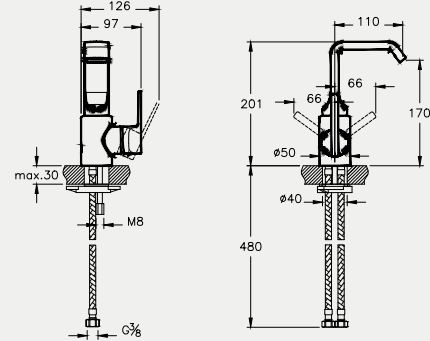

BRASSWARE SUIT U