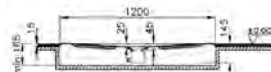

SHOWER TRAYS ZERO

PRODUCT CODE:
54610028000

PRODUCT DESCRIPTION:
Zero to surface shower tray, 120x80cm

PRICE*:
£488

COMPATIBLE WITH:
5601089 Shower waste and trap, £77