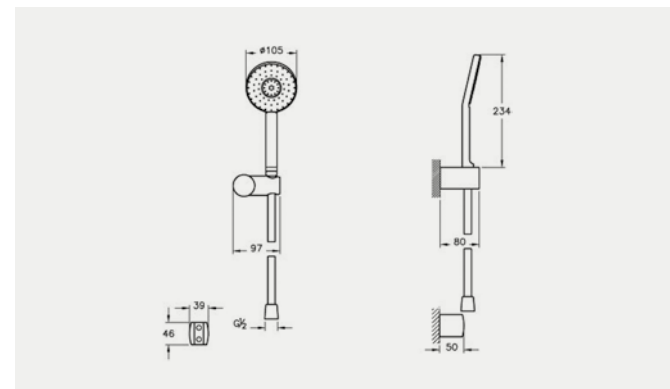

Samba handshower without slide rail A45679, £57*