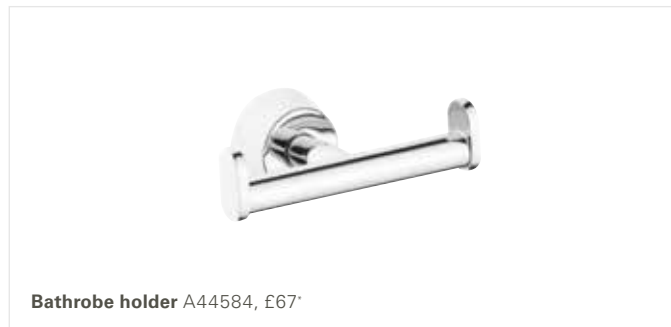

ACCESSORIES DIAGON

Above: Roll holder and shelf A44442, £119*

ACCESSORIES MATRIX

Towel ring A44577, £85*

Towel holder A44578, 45cm, £96*

Bathrobe holder A44584, £67*

Soap dish A44576, £72*

Toothbrush holder A44575, £90*

Towel ring A44420, chrome, £85* / A4442026, copper, £85*
A4442023, gold, £85*

Towel rail A44421, chrome, £124* / A4442126, copper, £124*
A4442123, gold, £124*

Bathrobe hook A44423, chrome, £63* / A4442326, copper, £63*
A4442323, gold, £63*