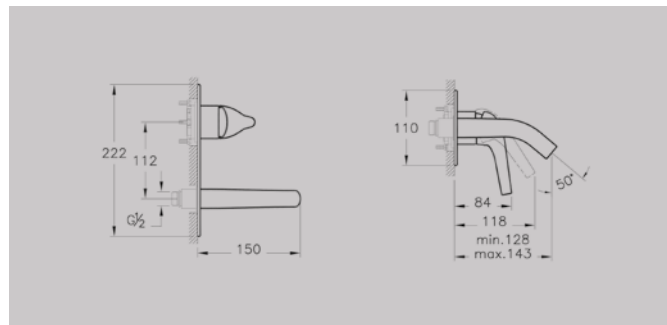

BRASSWARE NEST

BRASSWARE NEST