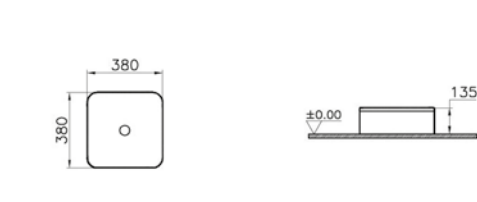

PRICE*:

£1117

PRODUCT CODE:

56430	High gloss white
56195	Anthracite
56196	Waved natural wood
56197	Grey natural wood

PRODUCT DESCRIPTION:

Child step, 38x38x14cm

PRICE*:

£159