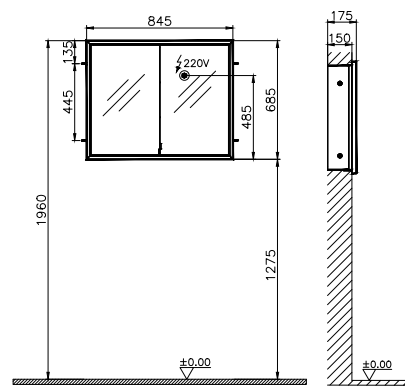

MIRRORS FRAME

PRODUCT CODE:
83317

PRODUCT DESCRIPTION:
Deluxe mirror cabinet
built into wall, 85cm,
with shaver socket
(no electric socket)

PRICE*:
£2968