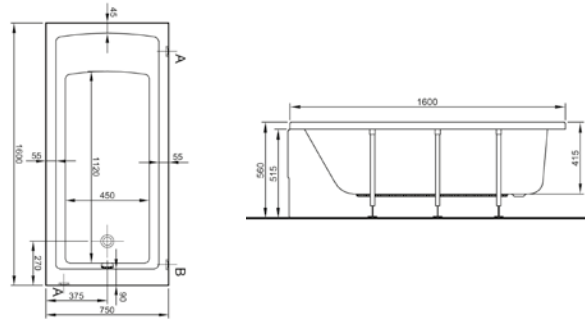

BATHTUBS NEON

PRODUCT CODE:
52660001000

PRODUCT DESCRIPTION:
Bath, 160x75cm

PRICE':
£395

COMPATIBLE WITH:
59990228000 Leg set £69
Flat panels:
54900001000 Front, 160cm £157
54940001000 End, 75cm £125