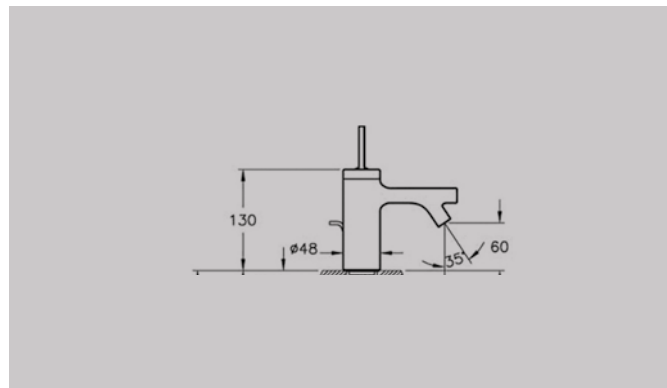

BRASSWARE ISTANBUL