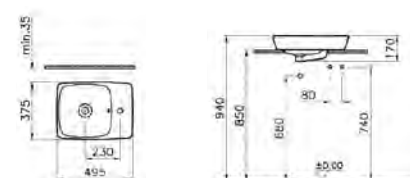

COMPATIBLE WITH:

6397 Ceramic waste cover, for use with pop-up mixers, £37