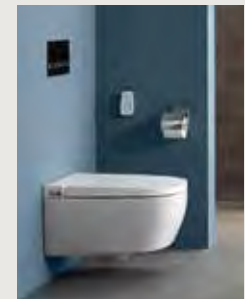

V-care is launched – the new generation of shower toilet.

1983

1991

1992

1996

2011

2014

2015

TODAY

The first ceramic sanitaryware exports began.