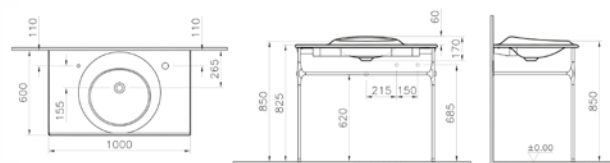

PRICE*:

White £1886
Black £2451