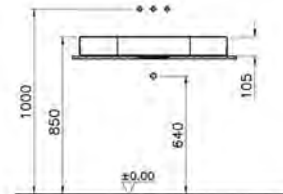

PRODUCT CODE:
89004

PRODUCT DESCRIPTION:
Oval countertop basin,
80cm, Infit mineral cast
(including white waste cover)

PRICE*:
£598