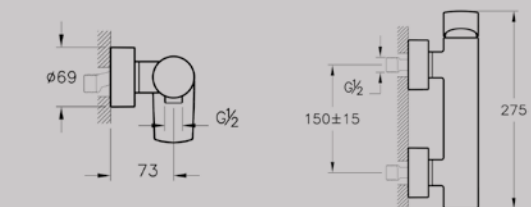

BRASSWARE SENTO

BRASSWARE SENTO