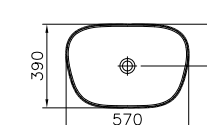

PRICE*:

White £256
Matt white £307
Black £346
Matt black £346