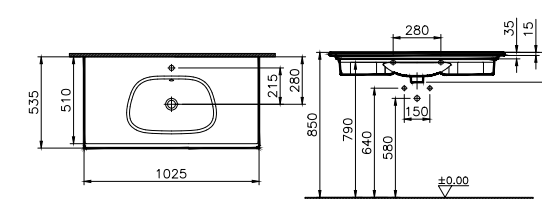

Vanity basin, 100cm

PRICE*:

White £570
Matt taupe £712

COMPATIBLE WITH:

Ceramic waste cover, £37:

6392L403-0159 White
6392L420-0159 Matt taupe

PRODUCT CODE:

7743B003-0101 White
7743B401-0101 Matt white
7743B420-0101 Taupe
7743B470-0101 Black
7743B483-0101 Matt black