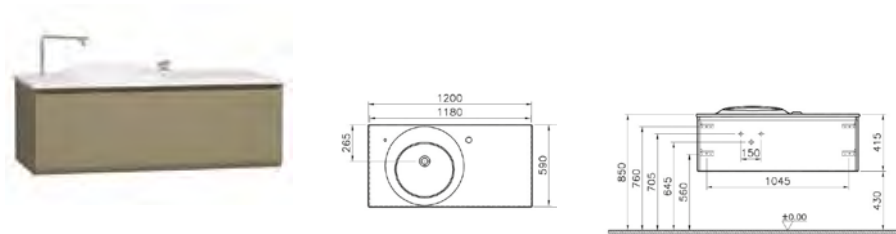

PRODUCT CODE:
60078 White
60070 Olive green
60074 Burgundy

PRODUCT DESCRIPTION:
Washbasin unit with 1 drawer,
120cm (including Infnit
mineral cast washbasin)*

PRICE*:
£3251