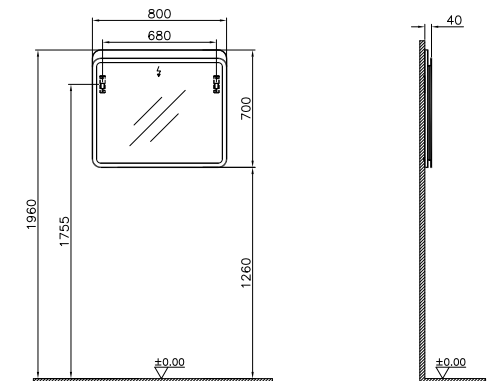

£537

PRODUCT CODE:

60890 Oak

PRODUCT DESCRIPTION:

Illuminated mirror, 80cm

PRICE*:

£572

MIRRORS SENTO