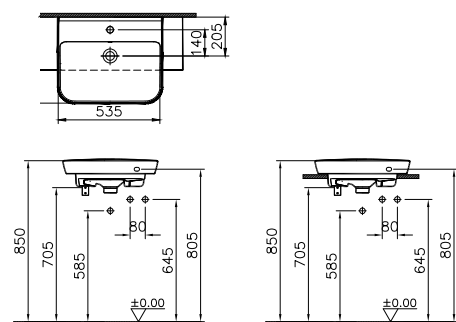

PRODUCT CODE:
5637B003-0001 1TH

PRODUCT DESCRIPTION:
Semi-recessed washbasin, 55cm

PRICE*:
£191

COMPATIBLE WITH:
6397L003-0159
Ceramic waste cover, £37