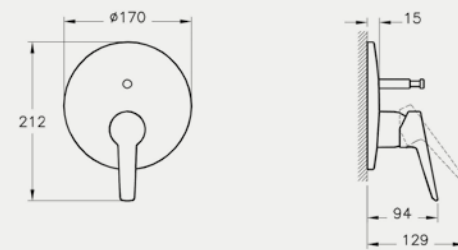

SHOWER SYSTEMS – MINIBOX

SHOWER SYSTEMS – MINIBOX