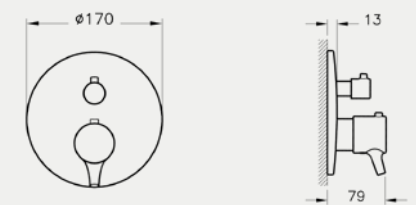

SHOWER SYSTEMS – COMPLETE SOLUTIONS

Option III, complete shower solution, 1-way A49244, £336*

Includes:

Long connection pipe, wall-mounted A45651 / Rain Q showerhead A45707 / Suit U built-in thermostatic bath/shower mixer A42291 / V-Box concealed part A42262

Rec. Minimum pressure: 1.0 bar

SHOWER SYSTEMS – COMPLETE SOLUTIONS

Option IV, complete shower solution, 2-way A49245, £532*

Includes:

Long connection pipe, wall-mounted A45651 / Rain L showerhead A45708 / Samba handshower with slide rail, 3F A45680 / Handshower outlets for shower kit A45223 / X-Line built-in thermostatic bath/shower mixer A42270 / V-Box concealed part A42262

Rec. Minimum pressure: 1.0 bar