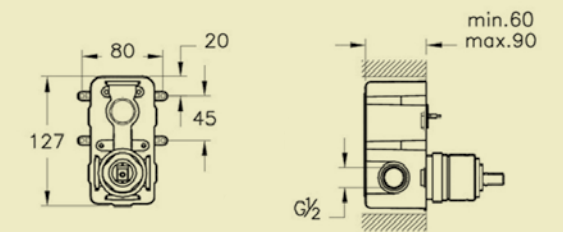

SHOWER SYSTEMS – MINIBOX

SHOWER SYSTEMS – MINIBOX