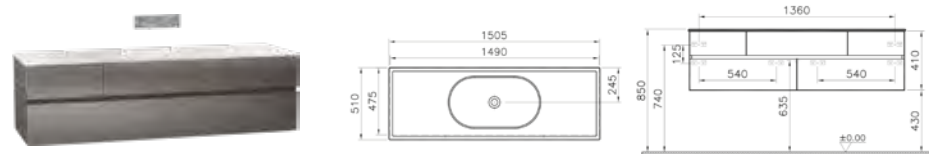

PRICE*:

Chestnut £2838
High gloss grey £2702