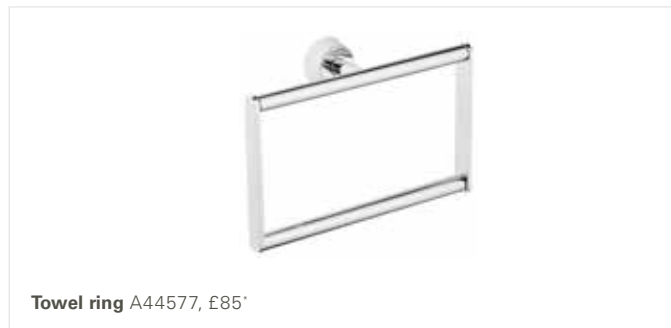

ACCESSORIES MATRIX