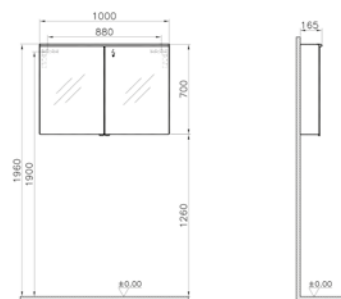

MIRROR CABINETS UNIVERSAL / PREMIUM

PRODUCT CODE:

- 63708 High gloss white
- 63709 Grey oak
- 63710 Metallic mink
- 63711 Waved natural wood
- 63712 Anthracite
- 63713 High gloss grey birch

PRODUCT DESCRIPTION:

Mirror cabinet, premium with LED lighting and shaver socket, 100cm

PRICE*:

£899

PRODUCT CODE:

- 63714 High gloss white
- 63715 Grey oak
- 63716 Metallic mink
- 63717 Waved natural wood
- 63718 Anthracite
- 63719 High gloss grey birch

PRODUCT DESCRIPTION:

Mirror cabinet, premium with LED lighting and shaver socket, 120cm