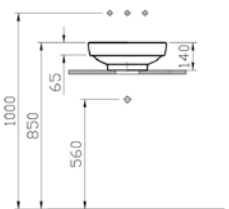

COMPATIBLE WITH:

A45148 Waste set, chrome, £57
A45149 Waste set, push open, chrome, £62