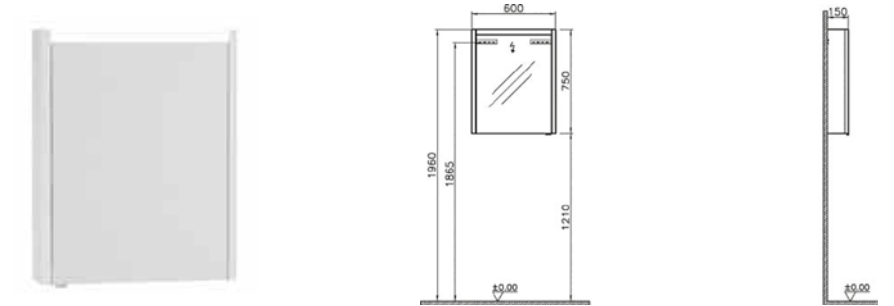

PRODUCT DESCRIPTION:

Illuminated mirror cabinet,
right hand hinged, 60cm

PRICE*:

£754

MIRRORS T4

PRODUCT CODE:

56448 High gloss white
52970 Hacienda brown
53075 Hacienda black

PRODUCT DESCRIPTION: