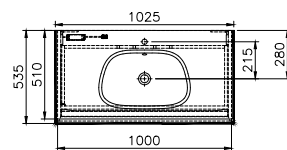

PRODUCT DESCRIPTION:

Washbasin unit with 1 drawer, 100cm (including washbasin)

PRICE*:

£1691 (white basin options)
 £1775 (taupe basin option)

COMPATIBLE WITH:

Ceramic waste cover, £37:
 6392L403-0159 White
 6392L420-0159 Matt taupe