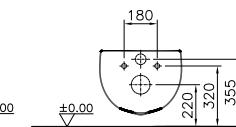

PRODUCT CODE:

5885B403-0101 White, Rim-ex
5885B401-0101 Matt white, Rim-ex
5885B483-0101 Matt black, Rim-ex
5885B420-0101 Matt taupe, Rim-ex

PRODUCT DESCRIPTION:
Wall-hung WC, Rim-ex

PRICE*:

White, Rim-ex £876
Matt white, Rim-ex £1049
Matt black, Rim-ex £1180
Matt taupe, Rim-ex £1049

COMPATIBLE WITH:

Toilet seat, soft-closing:
106-003-009 white £197
106-001-009 matt white £236
106-083-009 matt black £266
106-020-009 matt taupe £236

RIM-EX
WC pan