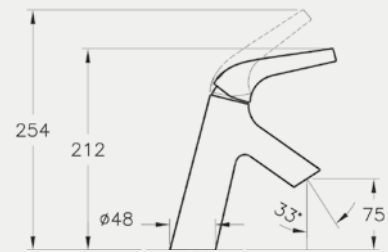

BRASSWARE X-LINE

Above: Bath/shower mixer (handshower not included) A42324, £200*

BRASSWARE DYNAMIC S

BRASSWARE DYNAMIC S

BRASSWARE NEST

Basin mixer A42300, £109*
Rec. Minimum pressure: 0.5 bar

Basin mixer with pop-up waste A42308, £137*
Rec. Minimum pressure: 0.5 bar