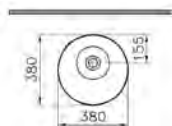

PRODUCT CODE:
4421B003-0016

PRODUCT DESCRIPTION:
Geo round bowl, 38cm,
no overflow hole

PRICE*:
£258