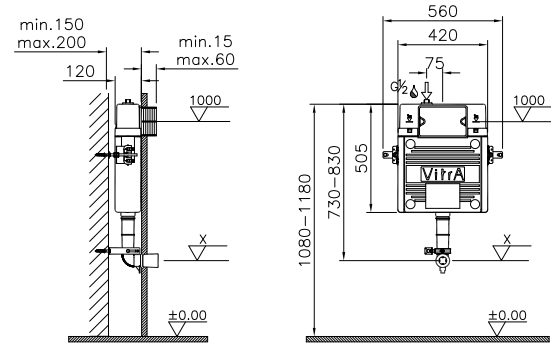

3/6 litres cistern compatible with all mechanical and electronic flush plates / 2.5/4 litres cistern only compatible with mechanical flush plates (excluding Select)
For horizontal drainage connection please order 436448YP and 436293YP

COMPATIBLE FLUSH PLATES

MECHANICAL

Sirius Loop O Loop R Loop T Select

Available in:
A range of other colour finishes. Suitable for all frames, excluding Select (not compatible with 760 frames)

ELECTRONIC*

Loop T PRO

Available in:
Chrome plated or matt chrome plated. Not compatible with 760 frames