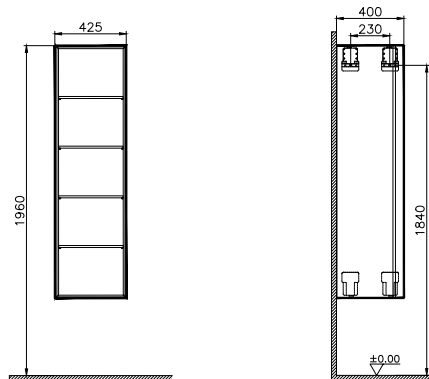

PRODUCT DESCRIPTION:

Tall unit with drawer unit, 40cm

PRICE*:
£1518

PRODUCT CODE:

- 61263 Matt white
- 61264 Matt black
- 61265 Matt taupe

PRODUCT DESCRIPTION:

Bathrobe unit, 40cm

PRICE*:
£1667