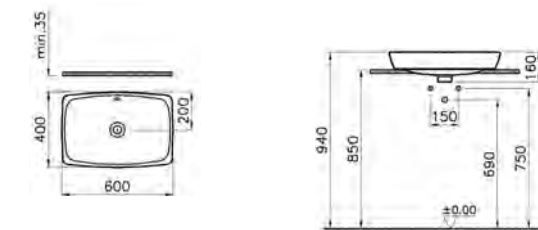

COMPATIBLE WITH:

6397 Ceramic waste cover, for use with pop-up mixers, £37