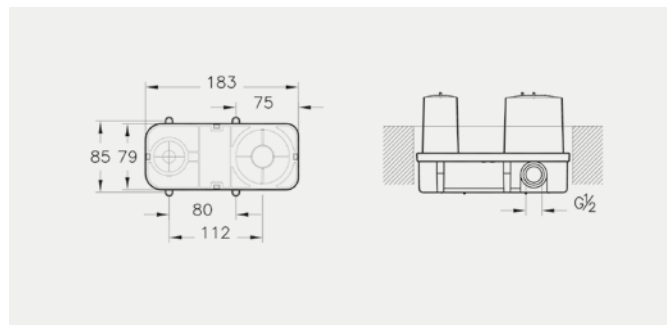

BRASSWARE NEST

BRASSWARE NEST