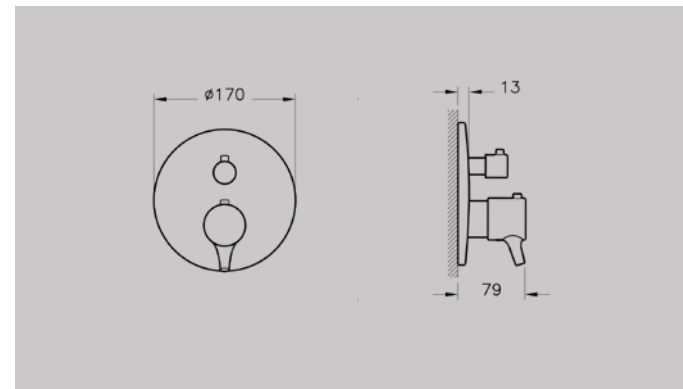

BRASSWARE NEST