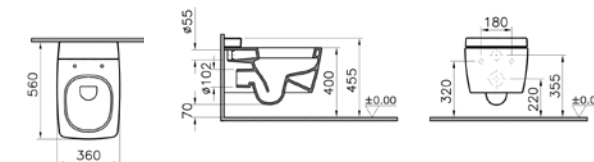

PRODUCT CODE:
5676B003-0075
5676B003-1686 with Vitra Fresh

PRODUCT DESCRIPTION:
Wall-hung WC pan, 56cm

PRICE*:
£294
£352 with Vitra Fresh

COMPATIBLE WITH:
90-003-001 Toilet seat, £94
90-003-009 Toilet seat, soft-closing, £162
122-003-009 Slim toilet seat, soft-closing, £165