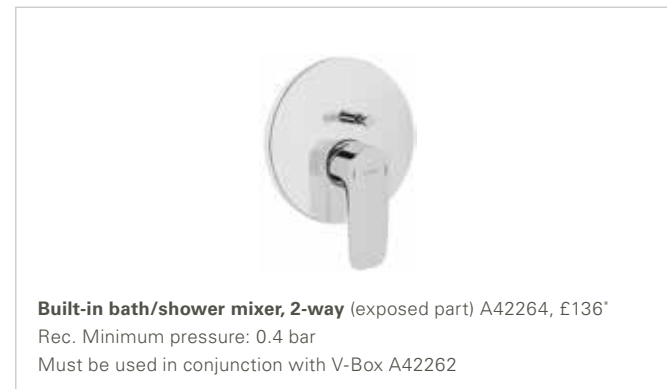

BRASSWARE SUIT L

Above: Bath/shower mixer A42488, chrome, £223*

BRASSWARE X-LINE

BRASSWARE X-LINE

BRASSWARE X-LINE

BRASSWARE X-LINE

BRASSWARE X-LINE

Built-in shower mixer, 1-way (exposed part) A42267, £123*
Rec. Minimum pressure: 1.0 bar
Must be used in conjunction with V-Box A42262