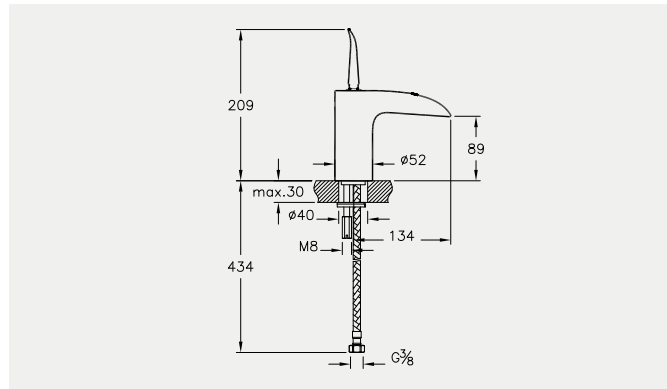

BRASSWARE T4