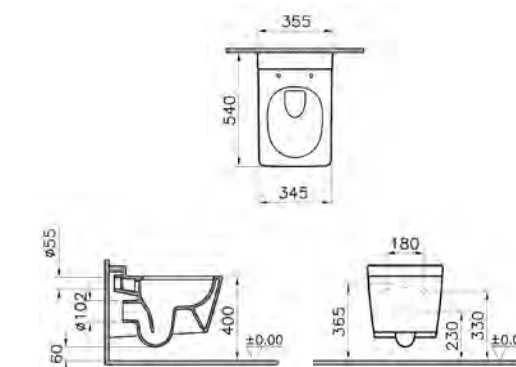

COMPATIBLE WITH:

96-003-001 Toilet seat, white, £97
96-001-001 Toilet seat, matt white, £117
96-020-001 Toilet seat, matt taupe, £117
96-070-001 Toilet seat, black, £131
96-083-001 Toilet seat, matt black, £131
96-003-009 Toilet seat, soft-closing, white, £162
96-001-009 Toilet seat, soft-closing, matt white, £194
96-020-009 Toilet seat, soft-closing, matt taupe, £194
96-070-009 Toilet seat, soft-closing, black, £219
96-083-009 Toilet seat, soft-closing, matt black, £219

RIM-EX
WC pan