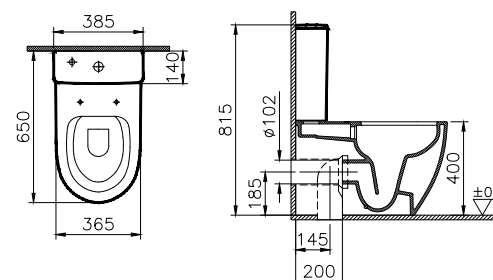

PRODUCT CODE:
5987B003-0585 WC pan, Rim-ex
5639B003-5341 Cistern

PRODUCT DESCRIPTION:
Close-coupled WC pan, Rim-ex,
fully back-to-wall
Close-coupled cistern
(including fittings)

PRICE*:
WC pan £309
Cistern £206

COMPATIBLE WITH:
86-003-001 Toilet seat, £94
86-003-009 Toilet seat, soft-closing, £176
120-003-009 Slim toilet seat, soft-closing, £139

RIM-EX
WC pan