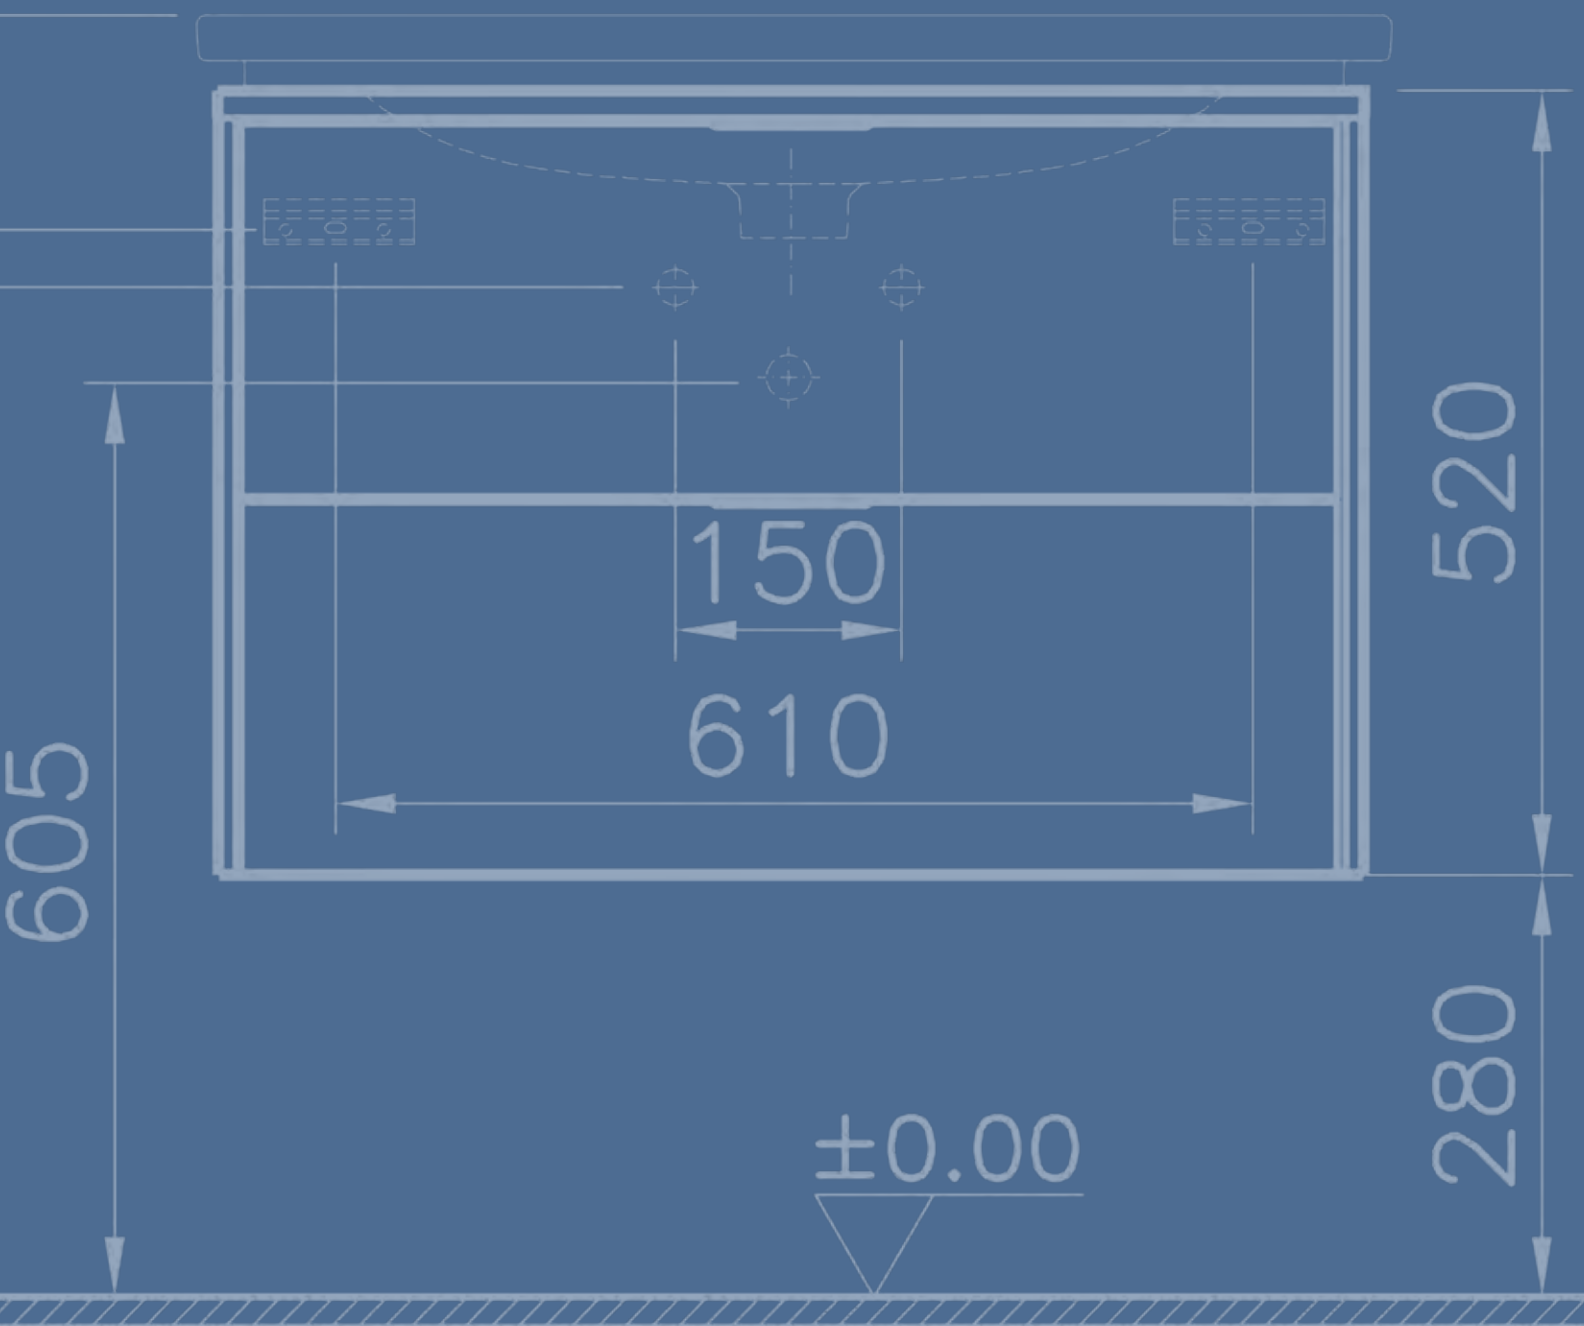

TECHNICAL INFORMATION

DESIGNER RANGES	237
MIRRORS & SHELVES	311
BATHTUBS & SHOWER TRAYS	319

Please note: TH = Tap hole / RH = Right hand / LH = Left hand / **Dimensions ordered by:** width x depth x height. Unless stated, compatible items are not included