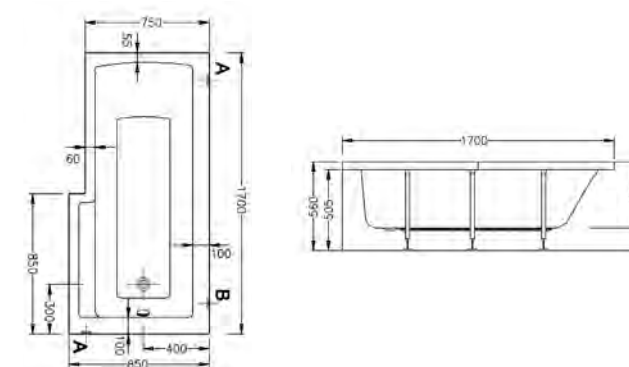

BATHTUBS NEON

PRODUCT CODE:
55380001000 RH

PRODUCT DESCRIPTION:
Shower bath, 170x85x75cm

PRICE*:
£421

COMPATIBLE WITH:
59990538000 Leg set £79
Dedicated panels:
55400001000 Front, 170cm £155
51640001000 End, 75cm £113
NESC150 Shower screen £373