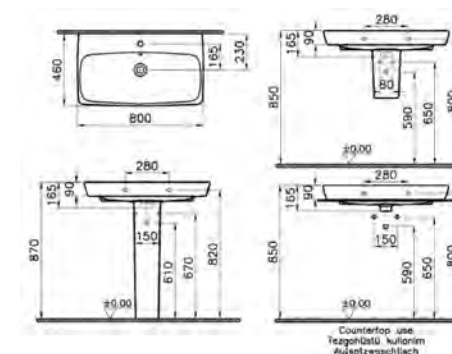

COMPATIBLE WITH:

4456 Half pedestal £134
4457 Pedestal £134
6397 Ceramic waste cover, for use with pop-up mixers, £37