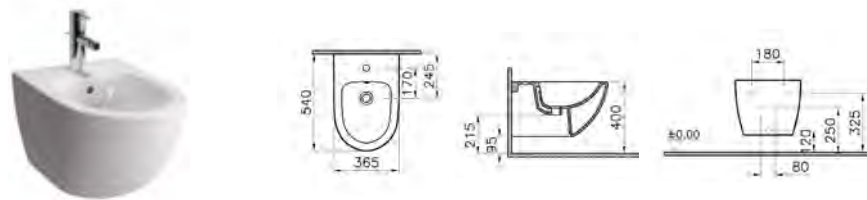

PRICE*:
£242

FURNITURE SENTO

PRODUCT CODE:

60779	Matt white	Left hand hinged
60777	Matt white	Right hand hinged
60791	Matt cream	Left hand hinged
60789	Matt cream	Right hand hinged
60803	Matt anthracite	Left hand hinged
60801	Matt anthracite	Right hand hinged