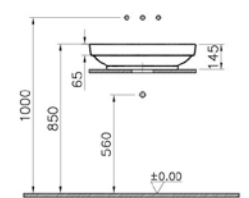

COMPATIBLE WITH:

A45148 Waste set, chrome, £57

A45149 Waste set, push open, chrome, £62