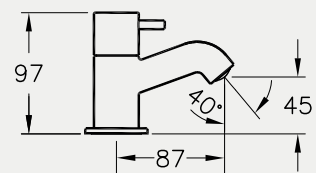

Tall basin mixer A41990, £144*
Rec. Minimum pressure: 0.5 bar