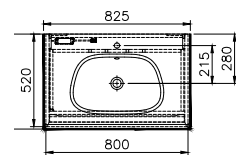

PRODUCT CODE:

- 61224 Matt white/dore oak with white basin
 61225 Matt black/patterned black oak with white basin
 61226 Matt taupe/mocha oak with white basin
 61227 Matt taupe/mocha oak with taupe basin