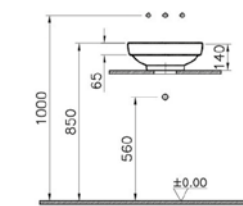

PRODUCT DESCRIPTION:

Square bowl, 40cm

PRICE*:

£468

COMPATIBLE WITH:

A45148 Waste set, chrome, £57
 A45149 Waste set, push open, chrome, £62

SANITARYWARE WATER JEWELS

PRODUCT CODE: