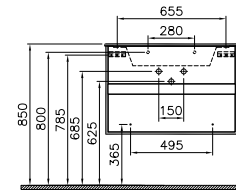

FURNITURE M-LINE INFINIT

PRODUCT CODE:

58181 Plum tree
58182 High gloss white
61290 Silver oak

PRODUCT DESCRIPTION:

Washbasin unit** with 2 drawers,
(including Infinet mineral cast
washbasin, 80cm)

PRICE*:

£1625