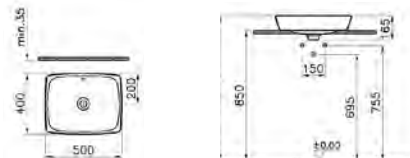

PRICE*:

£165

COMPATIBLE WITH:

6397 Ceramic waste cover, for use with pop-up mixers, £37

SANITARYWARE M-LINE

PRODUCT CODE:

5668B003-0012 OTH
5668B003-0016* OTH

PRODUCT DESCRIPTION: