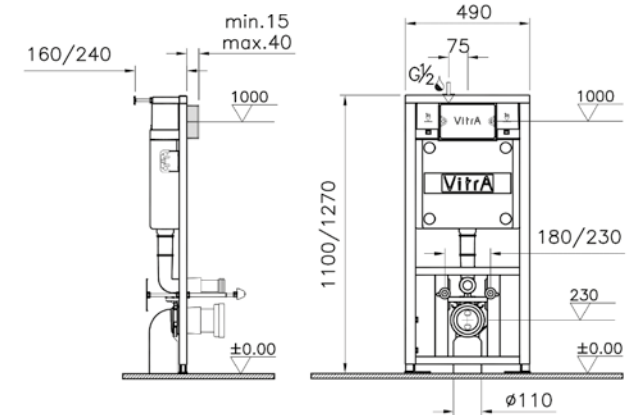

742-5805-01
3/6 litres wall-hung frame £234

742-5800-02
2.5/4 litres wall-hung frame £234

Installation type:
Rapid, solid wall
Front wall: Lightweight construction
Back wall: Brick construction

Control type:
Dual flush

Volume of water:
3/6 litres (adjustable to be used at 2.5/4 litres)
2.5/4 litres (adjustable to be used at 3/6 litres)

Working pressure: 0.5-10 bar

Weight: 16kg

For horizontal drainage connection please order 436448YP and 436293YP