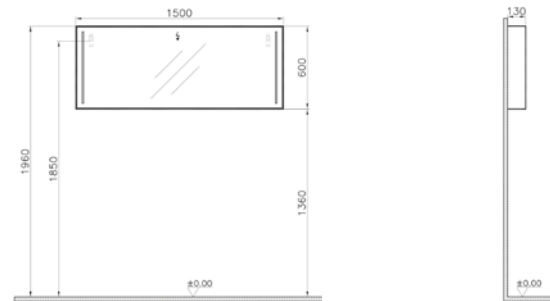

PRICE*:

Chestnut £1142
High gloss grey £1088

PRODUCT CODE:

56482 Chestnut
56483 High gloss grey

PRODUCT DESCRIPTION:

Illuminated mirror cabinet
with sliding door, 120cm