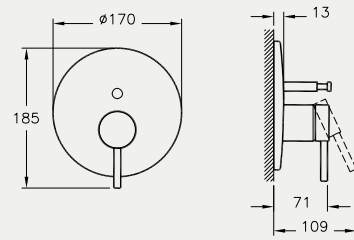

Built-in shower mixer, 1-way (exposed part) A42268, £98*
Rec. Minimum pressure: 1.0 bar
Must be used in conjunction with V-Box A42262