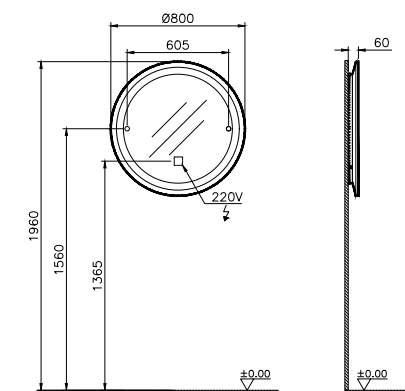

PRODUCT CODE:
61275

PRODUCT DESCRIPTION:
Deluxe illuminated mirror, 80cm

PRICE*:
£1279