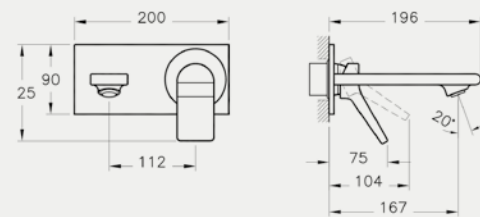

Built-in basin mixer (concealed part) A42230 for: (A42345), £97*
Rec. Minimum pressure: 0.5 bar