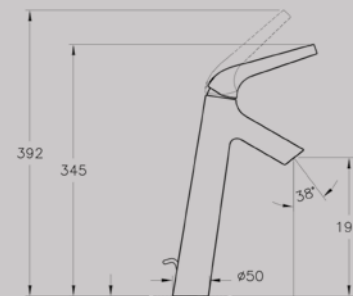

BRASSWARE NEST

BRASSWARE NEST