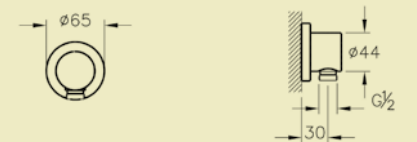

SHOWER SYSTEMS – COMPLETE SOLUTIONS

Option III, complete shower solution, 1-way A49244, £336*

Includes:

Long connection pipe, wall-mounted A45651 / Rain Q showerhead A45707 / Suit U built-in thermostatic bath/shower mixer A42291 / V-Box concealed part A42262

Rec. Minimum pressure: 1.0 bar

SHOWER SYSTEMS – COMPLETE SOLUTIONS

Option IV, complete shower solution, 2-way A49245, £532*

Includes:

Long connection pipe, wall-mounted A45651 / Rain L showerhead A45708 / Samba handshower with slide rail, 3F A45680 / Handshower outlets for shower kit A45223 / X-Line built-in thermostatic bath/shower mixer A42270 / V-Box concealed part A42262

Rec. Minimum pressure: 1.0 bar