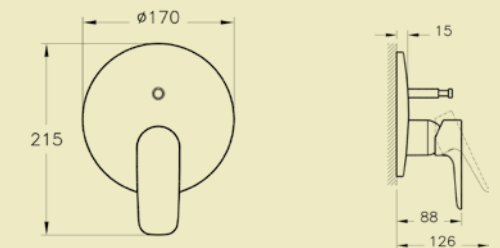

Minibox, 1-way (concealed part) A42213 for: (A42283, A42295, A42287), £73*
Rec. Minimum pressure: 1.0 bar