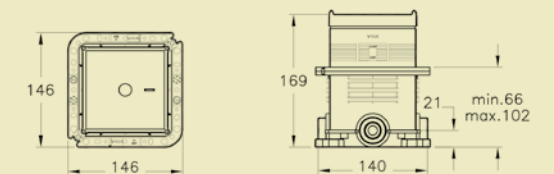

SHOWER SYSTEMS – COMPLETE SOLUTIONS

Option III, complete shower solution, 1-way A49244, £336*

Includes:

Long connection pipe, wall-mounted A45651 / Rain Q showerhead A45707 / Suit U built-in thermostatic bath/shower mixer A42291 / V-Box concealed part A42262

Rec. Minimum pressure: 1.0 bar

SHOWER SYSTEMS – COMPLETE SOLUTIONS

Option IV, complete shower solution, 2-way A49245, £532*

Includes:

Long connection pipe, wall-mounted A45651 / Rain L showerhead A45708 / Samba handshower with slide rail, 3F A45680 / Handshower outlets for shower kit A45223 / X-Line built-in thermostatic bath/shower mixer A42270 / V-Box concealed part A42262

Rec. Minimum pressure: 1.0 bar