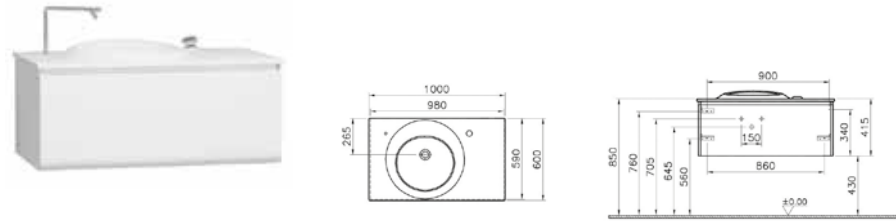

FURNITURE ISTANBUL

PRODUCT CODE:
60077 White
60069 Olive green
60073 Burgundy

PRODUCT DESCRIPTION:
Washbasin unit with 1 drawer,
100cm (including Infnit
mineral cast washbasin)*

PRICE*:
£3097