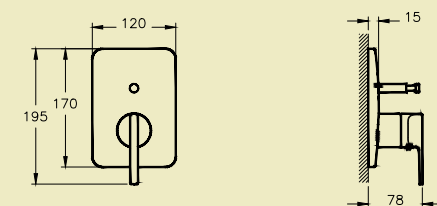

SHOWER SYSTEMS – MINIBOX

SHOWER SYSTEMS – MINIBOX