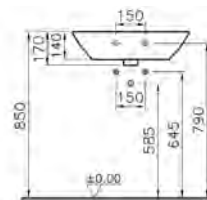

PRODUCT CODE:
4426B003-0001 1TH

PRODUCT DESCRIPTION:
Geo rectangular washbasin, 60cm

PRICE*:
£298

FURNITURE OPTIONS

PRODUCT CODE:
80104

PRODUCT DESCRIPTION:
Bracket without towel holder,
3x47x18cm, chrome

PRICE*:
£100