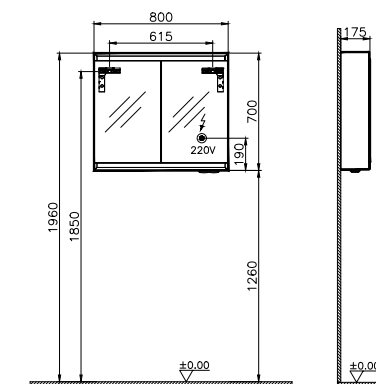

PRODUCT DESCRIPTION:

Mirror cabinet, 80cm,
(no electric plug)

PRICE*:
£1391