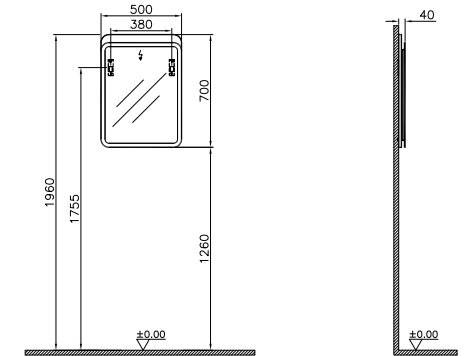

PRICE*:

£484