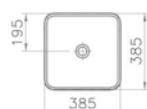

COMPATIBLE WITH:

A4514826 Waste set, copper, £57

A45149 Waste set, push open, chrome, £62