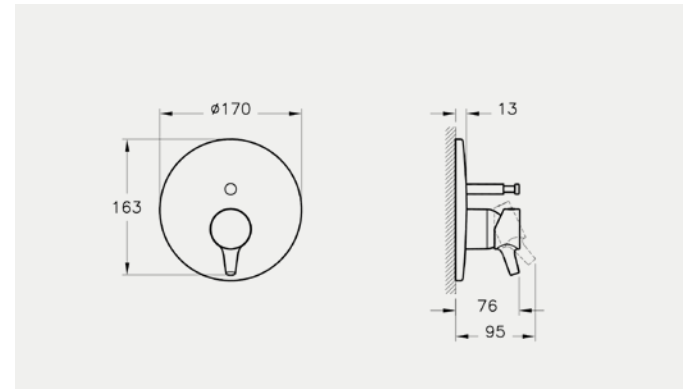

BRASSWARE NEST