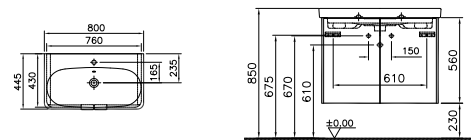

COMPATIBLE WITH:

5682 Washbasin, 80cm, £224