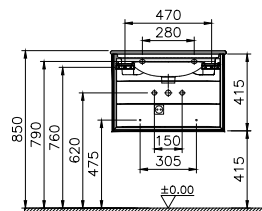

FURNITURE FRAME

PRODUCT CODE:

1. 61216 Matt white/dore oak with white basin
   61217 Matt black/patterned black oak with white basin
   61218 Matt taupe/mocha oak with white basin
   61219 Matt taupe/mocha oak with taupe basin

PRODUCT DESCRIPTION:

Washbasin unit with 1 drawer, 60cm (including washbasin)

PRICE*:

£1339 (white basin options)
£1405 (taupe basin option)

COMPATIBLE WITH:

Ceramic waste cover, £37:
6392L403-0159 White
6392L420-0159 Matt taupe