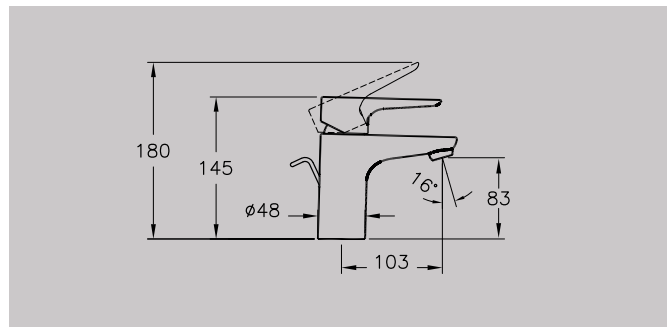

BRASSWARE X-LINE