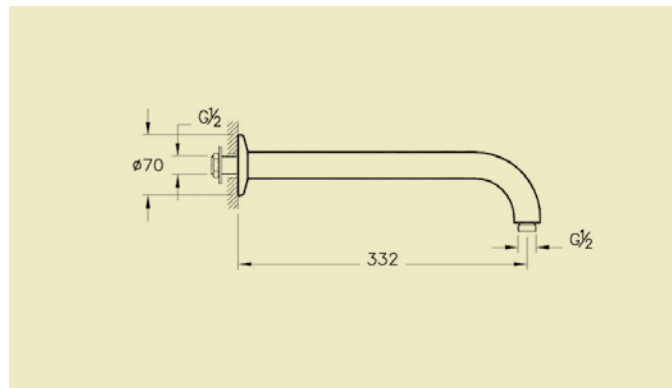

SHOWER SYSTEMS