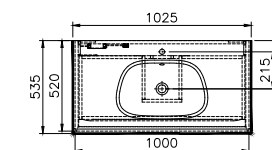

COMPATIBLE WITH:

Ceramic waste cover, £37:
6392L403-0159 White
6392L420-0159 Matt taupe