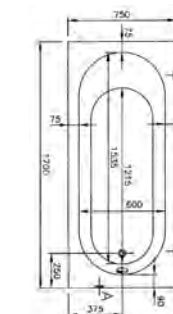

COMPATIBLE WITH:

59990073000 Leg set	£77
54910001000 Flat front panel, 170cm	£157
54940001000 Flat end panel, 75cm	£126