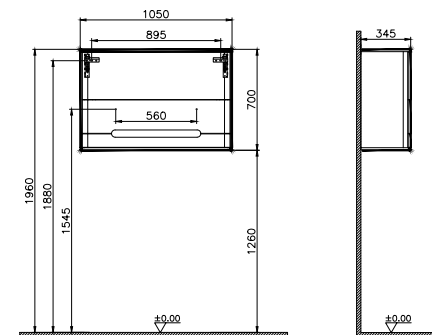

PRODUCT DESCRIPTION:

Wall cabinet, 105cm

PRICE*:

£876

MIRRORS SENTO

PRODUCT CODE:

60888 Oak

PRODUCT DESCRIPTION: