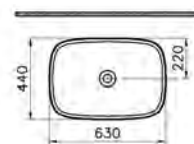

PRODUCT CODE:
89003

PRODUCT DESCRIPTION:
Oblong countertop basin,
63cm, Infit mineral cast
(including white waste cover)

PRICE*:
£588