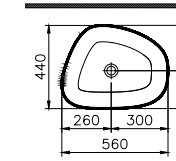

PRICE*:

White £438
Matt white £477
Matt taupe £477
Matt mink £477
Matt black £537