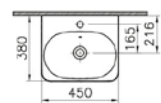

SANITARYWARE NEST

PRODUCT CODE:
5680B003-0001 1TH

PRODUCT DESCRIPTION:
Cloakroom basin, 45cm for wall-hung and countertop use

PRICE*:
£154