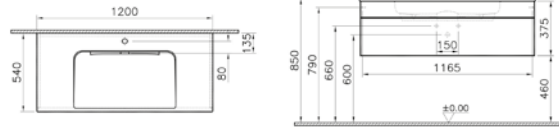

PRICE*:

£1812