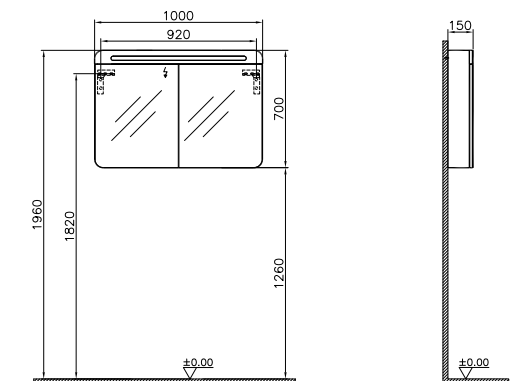

PRODUCT CODE:
60896 Oak

PRODUCT DESCRIPTION:
Illuminated mirror cabinet, 80cm

PRICE*:
£690

PRODUCT CODE:
60897 Oak

PRODUCT DESCRIPTION:
Illuminated mirror cabinet, 100cm

PRICE*:
£724

PRODUCT CODE:
61194 Oak