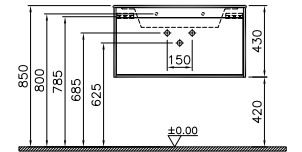

PRICE*:

£1422

**The clue waste provided must be used in conjunction with a basin mixer with pop-up waste. Alternatively use with free flow waste.

PRODUCT CODE:

58195 Plum tree
58196 High gloss white
61288 Silver oak

PRODUCT DESCRIPTION:

Washbasin unit** with 1 drawer,
(including Infnit mineral cast
washbasin, 100cm)