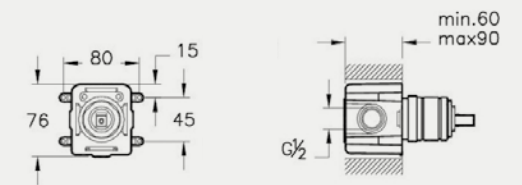

Minibox, 2-way (concealed part) A41949 for: (A42227, A42446), £78*
Rec. Minimum pressure: 1.0 bar