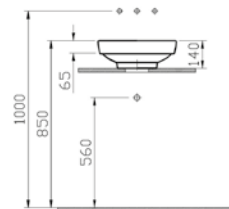

COMPATIBLE WITH:

A45148 Waste set, chrome, £57
A45149 Waste set, push open, chrome, £62