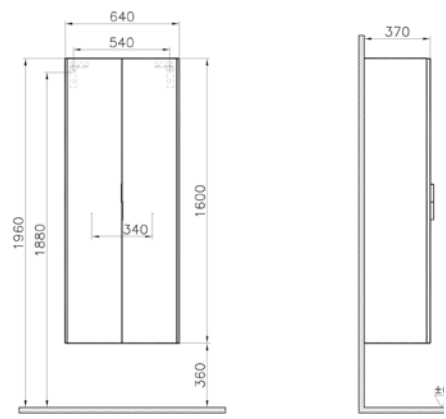

PRICE*:

£1117

PRODUCT CODE:

56430	High gloss white
56195	Anthracite
56196	Waved natural wood
56197	Grey natural wood

PRODUCT DESCRIPTION:

Child step, 38x38x14cm

PRICE*:

£159