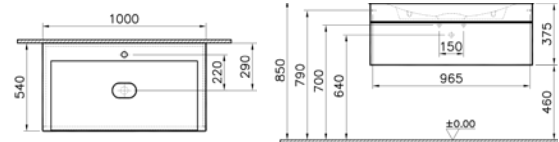

PRICE*:

£1709