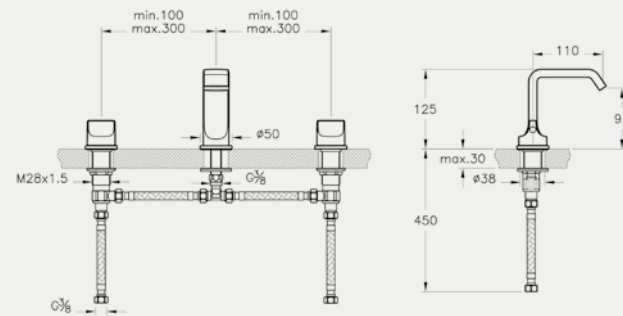

BRASSWARE SUIT U

BRASSWARE SUIT U