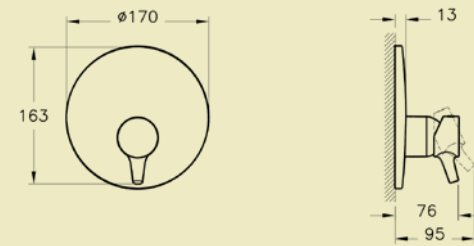

SHOWER SYSTEMS – V-BOX X-LINE

SHOWER SYSTEMS – V-BOX X-LINE