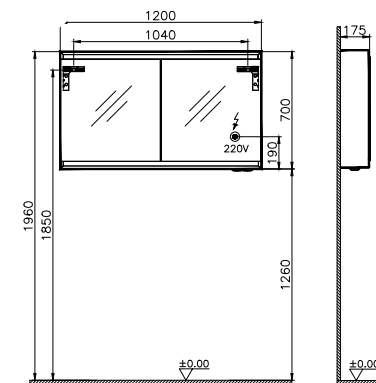

PRODUCT DESCRIPTION:

Mirror cabinet, 120cm,
(no electric plug)

PRICE*:
£2482