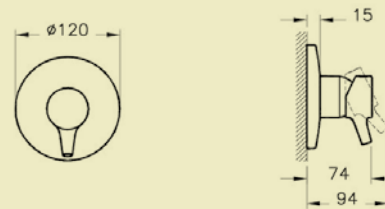

Solid S built-in bath/shower mixer (exposed part) A42446, £76*
Rec. Minimum pressure: 1.0 bar
Must be used in conjunction with Minibox A41949