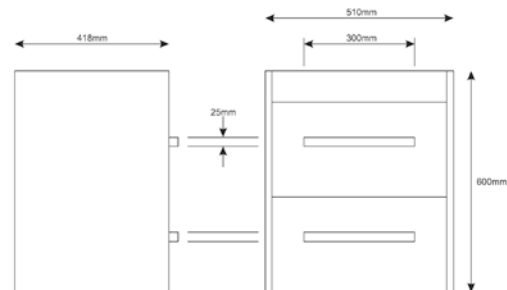

PRODUCT DESCRIPTION:

Washbasin unit with 2 drawers
60cm

PRICE*:

£531

COMPATIBLE WITH:

Washbasin, 60cm, £178:
5662B003-0973 1TH
5662B003-0937[†] 1TH

PRODUCT CODE:

63424 High gloss white
63423 Gloss dark grey**
63422 Dark elm