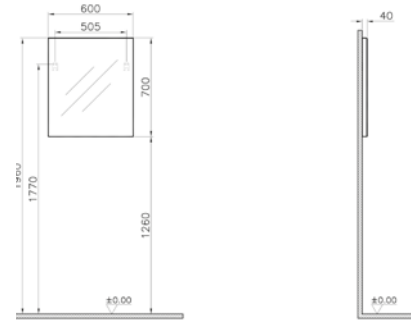

MIRRORS UNIVERSAL / CLASSIC

PRODUCT CODE:
61319

PRODUCT DESCRIPTION:
Mirror, classic, 60cm

PRICE*:
£125