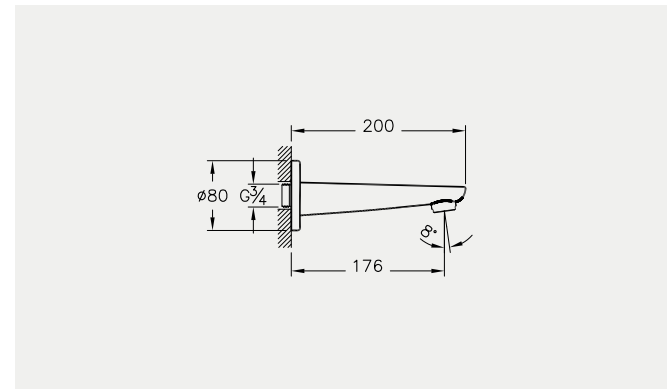

BRASSWARE SUIT L

Above: Bath/shower mixer A42488, chrome, £223*

BRASSWARE X-LINE

BRASSWARE X-LINE

BRASSWARE X-LINE

BRASSWARE X-LINE

BRASSWARE X-LINE

Built-in shower mixer, 1-way (exposed part) A42267, £123*
Rec. Minimum pressure: 1.0 bar
Must be used in conjunction with V-Box A42262