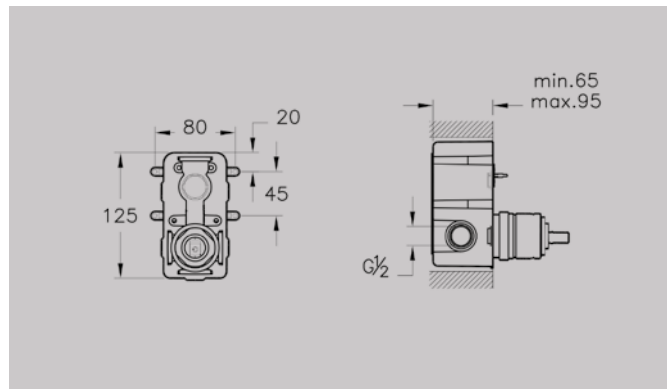

BRASSWARE X-LINE