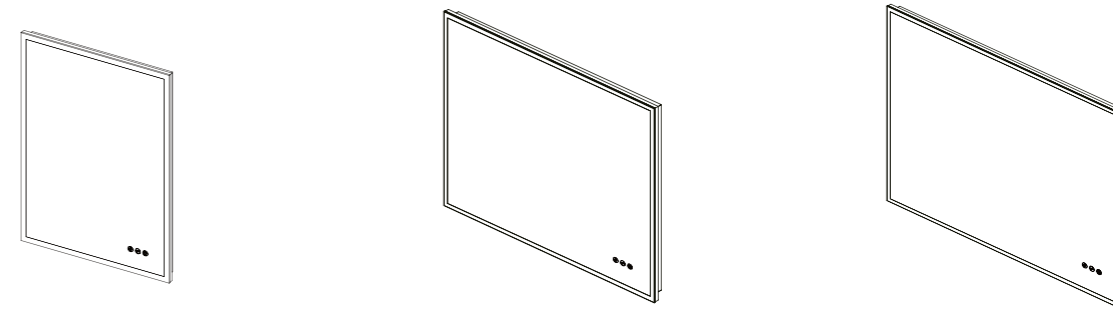

Damana

3-touch mirror

The NEW Damana mirror is an LED illuminated mirror with three light functions.

- Available in three sizes
- Demister Pad
- Hung landscape or portrait
- 2000-6000 kelvin
- Mount type: wall mounted
- IP Rating: IP44
- Zones: 3
- Guarantee: 2 Years