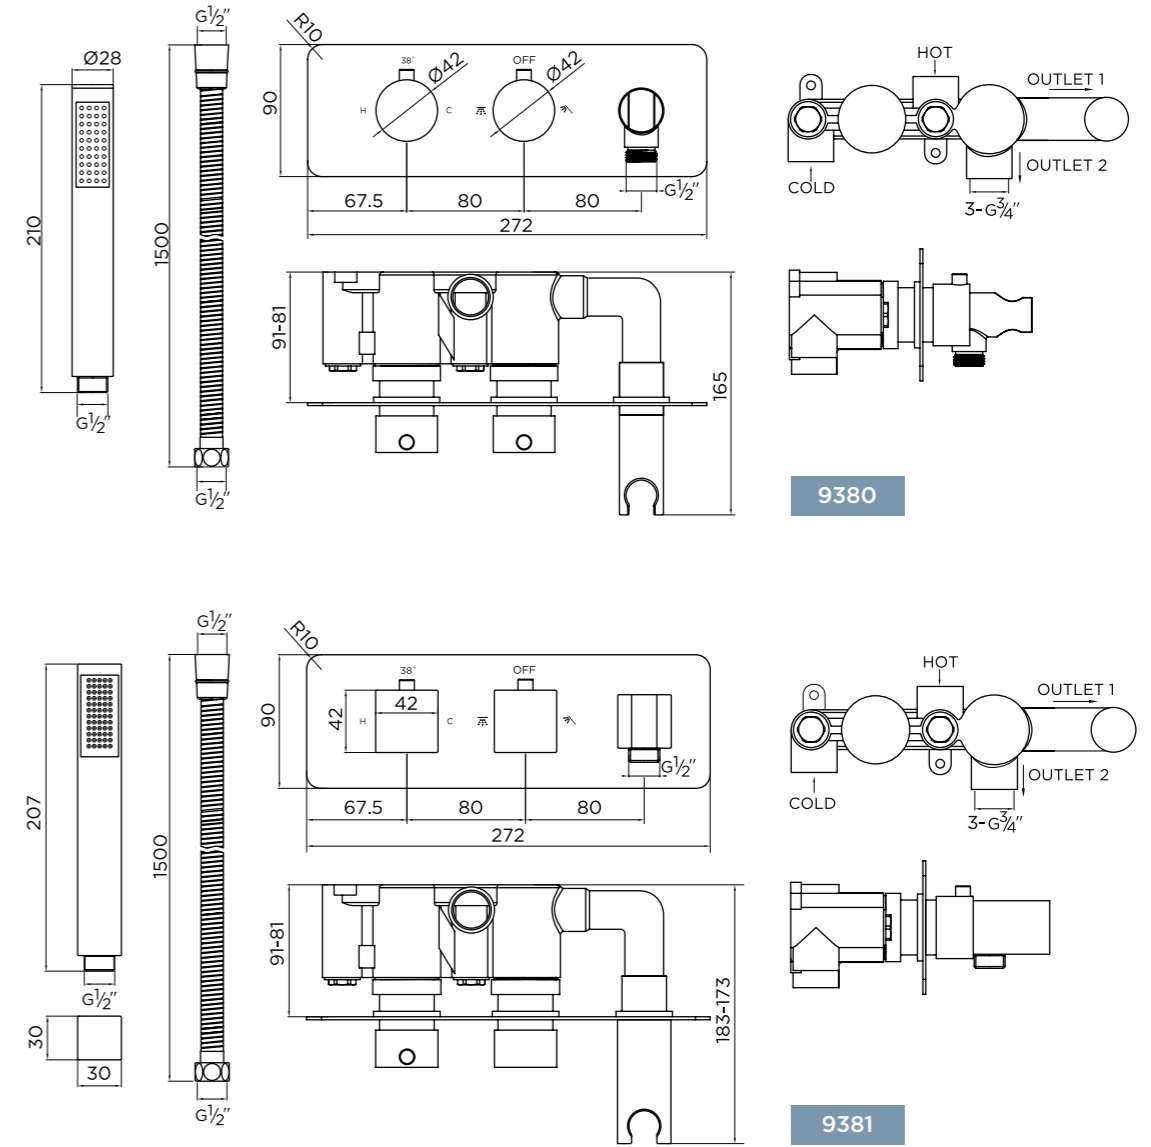

portobello

bayswater

thermostatic shower sets

slide rail kits

horizontal thermostatic valve

push button concealed valves

9374

9371