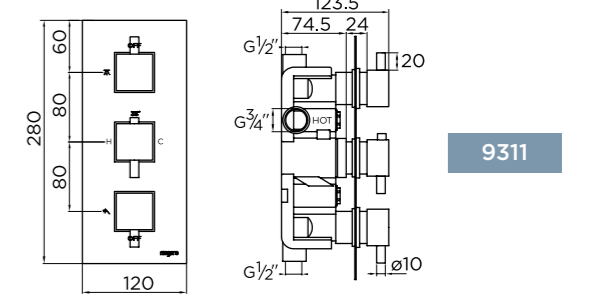

push button concealed valves

twin & triple concealed shower valves

9311