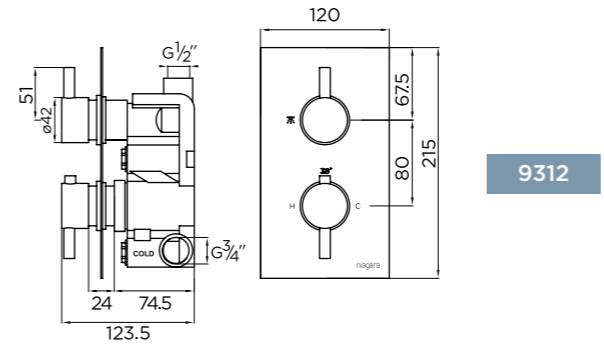

twin & triple concealed shower valves

9312