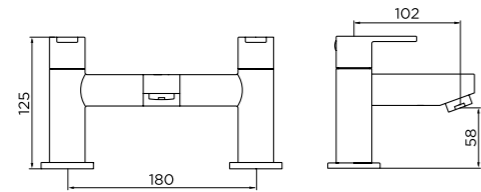

hadley

camden

9004

balham

maida

edgeware

finchley

9037