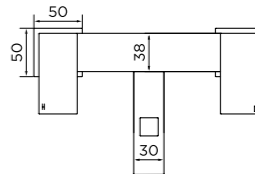

hadley

camden

balham

maida

edgeware

9030

finchley

9037