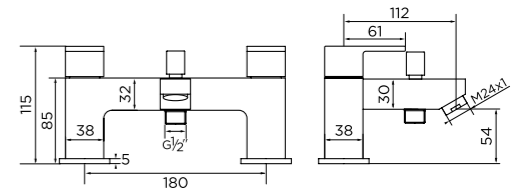

hadley

camden

balham

maida

edgeware

9029

finchley

9037