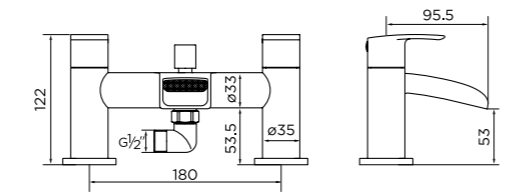

hadley

camden

balham

9013

maida

edgeware

finchley

9037