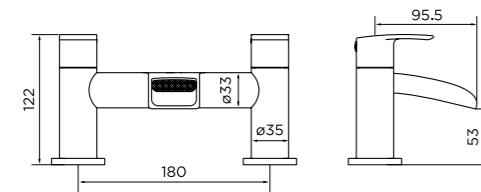

hadley

camden

balham

9012

maida

edgeware

finchley

9037