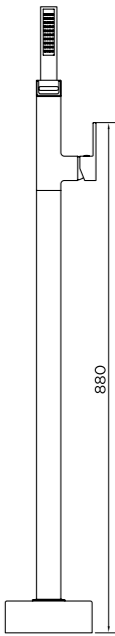

pimlico

9045

conway

9116

harlow

9058

9061

finsbury

9069

soho

9085

9088