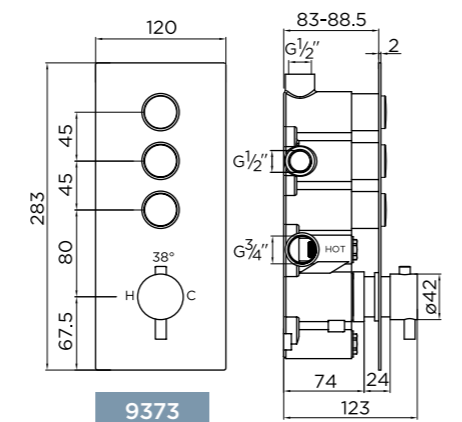

push button concealed valves

9372

9373

twin & triple concealed shower valves