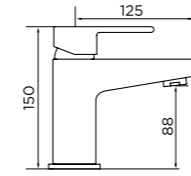

hadley

camden

balham

maida

edgeware

finchley

9037