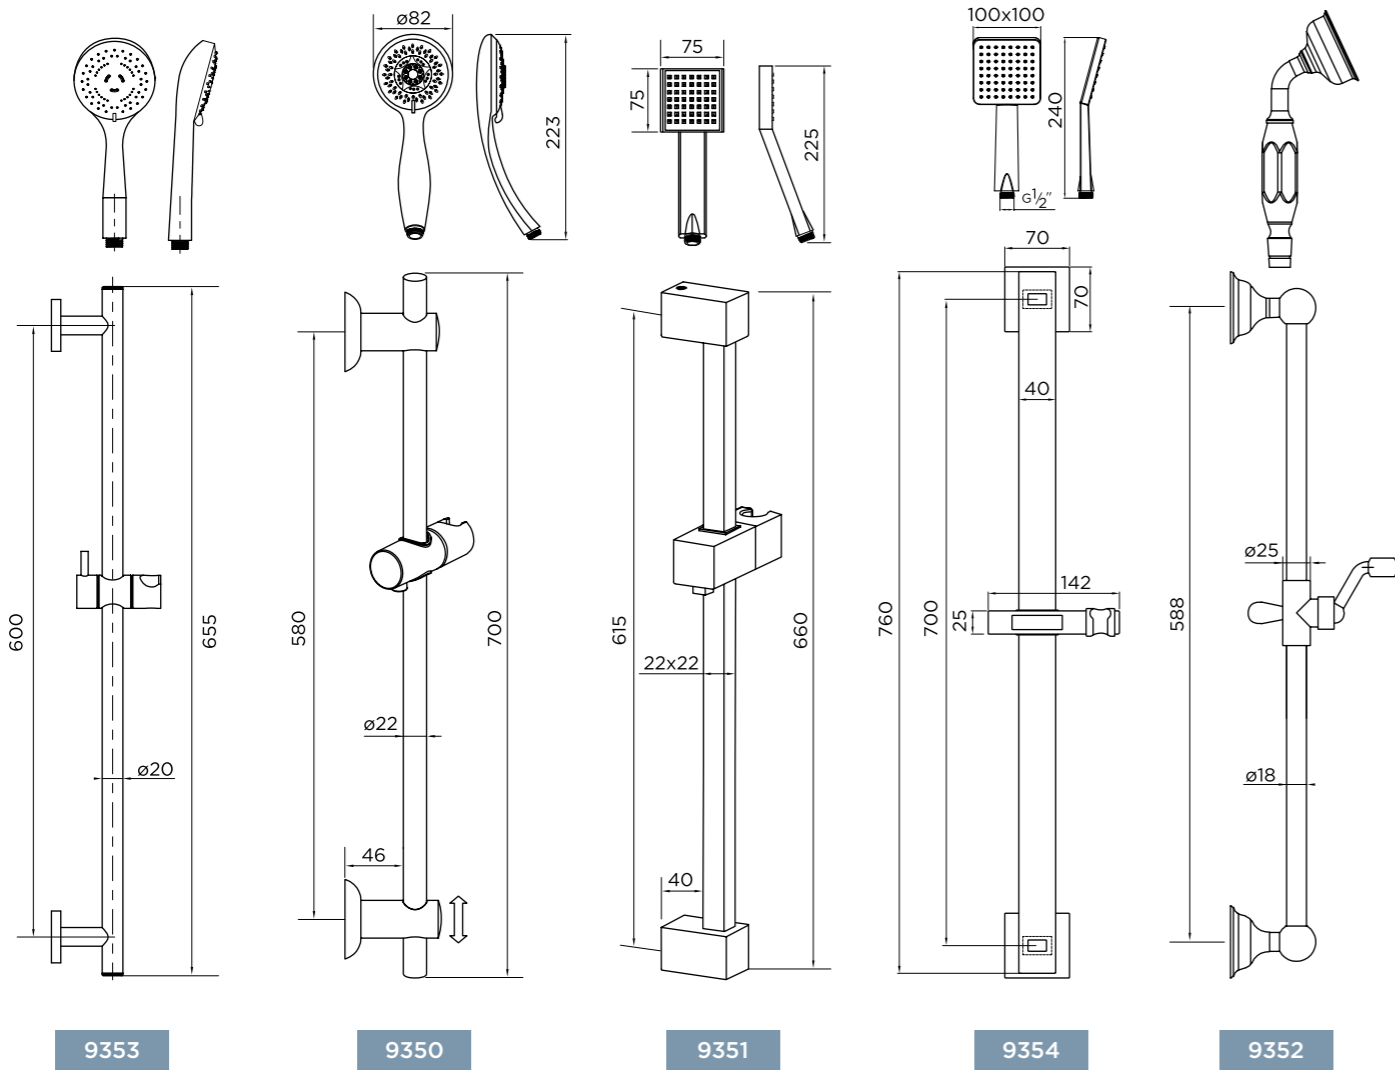

portobello

bayswater

thermostatic shower sets

slide rail kits

horizontal thermostatic valve

push button concealed valves

9374

9371