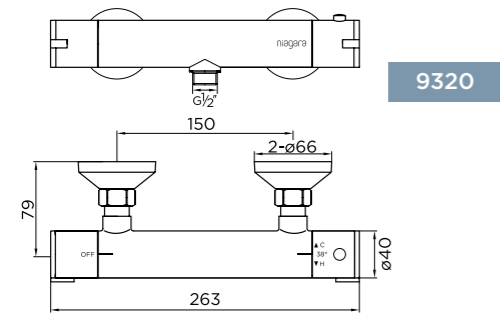

thermostatic bar valves

9320