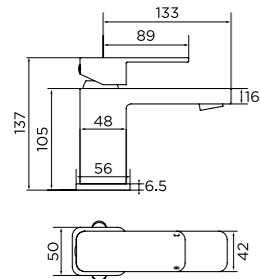

hadley

9136/BL