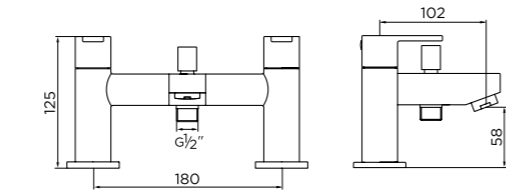

hadley

camden

9005

balham

maida

edgeware

finchley

9037