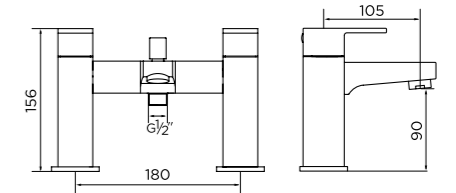

hadley

camden

balham

maida

9021

edgeware

finchley

9037