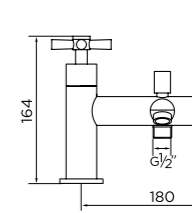

hadley

camden

balham

maida

edgeware

finchley

9037