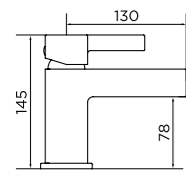

harlow

9058