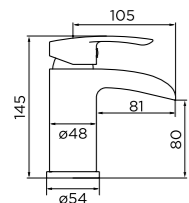

hadley

camden

balham

maida

edgeware

finchley

9037