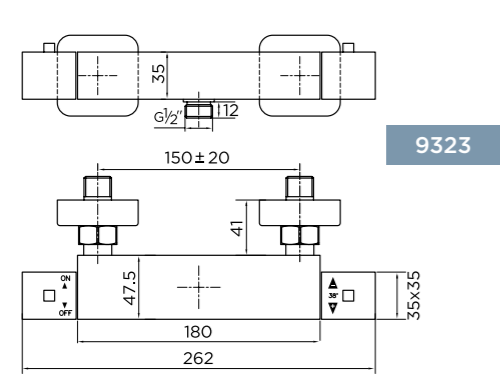

thermostatic bar valves

9323

shower heads and arms