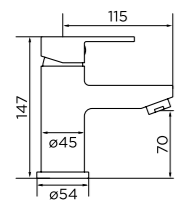

hadley

camden

balham

maida

edgeware

finchley

9037