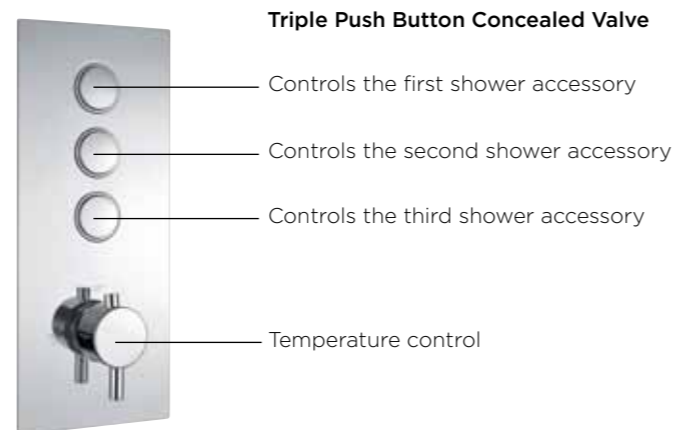

Single Push Button Concealed Valve

The single push button concealed valve will operate one shower accessory - a fixed head or a slide rail kit.

Twin Push Button Concealed Valve

The twin push button concealed shower valve will operate two shower accessories which can operate at the same time or independently.

Triple Push Button Concealed Valve

The triple push button concealed shower valve will operate three shower accessories which can be controlled at the same time or independently.

Features

- Chromed concealing plate
- Flow and temperature are controlled separately
- Thermostatic cartridge maintains showering temperature to +/- 2 °C
- Ceramic disc flow control cartridge
- Automatic shut-off in the event of cold water supply failure, to prevent scalding
- Temperature factory set to a 38°C to eliminate the ability to select an unsafe temperature
- Lifetime guarantee

INSTALLATION
83-88.5mm CAVITY NEEDED

[equate]

CODE 9371 £237

Single Push Button Concealed Valve

Minimum Operating Pressure 0.5 Bar

[observa]

CODE 9374 £237

Single Push Button Concealed Valve

Minimum Operating Pressure 0.5 Bar

CODE 9372 £269

Twin Push Button Concealed Valve

Minimum Operating Pressure 0.5 Bar

CODE 9375 £269

Twin Push Button Concealed Valve

Minimum Operating Pressure 0.5 Bar

CODE 9373 £312

Triple Push Button Concealed Valve

Minimum Operating Pressure 0.5 Bar

CODE 9376 £312

Triple Push Button Concealed Valve

Minimum Operating Pressure 0.5 Bar