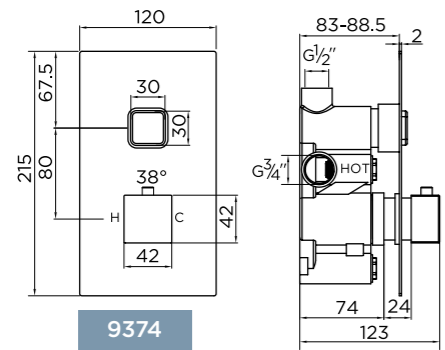

portobello

bayswater

thermostatic shower sets

slide rail kits

horizontal thermostatic valve

push button concealed valves

9374

9371