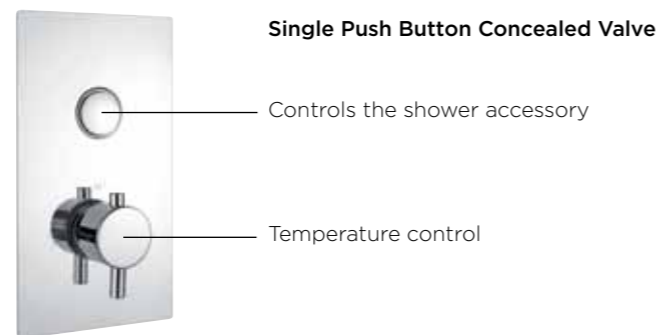

Single Push Button Concealed Valve

The single push button concealed valve will operate one shower accessory - a fixed head or a slide rail kit.

Twin Push Button Concealed Valve

The twin push button concealed shower valve will operate two shower accessories which can operate at the same time or independently.

Triple Push Button Concealed Valve

The triple push button concealed shower valve will operate three shower accessories which can be controlled at the same time or independently.

Features

- Chromed concealing plate
- Flow and temperature are controlled separately
- Thermostatic cartridge maintains showering temperature to +/- 2 °C
- Ceramic disc flow control cartridge
- Automatic shut-off in the event of cold water supply failure, to prevent scalding
- Temperature factory set to a 38°C to eliminate the ability to select an unsafe temperature
- Lifetime guarantee

INSTALLATION
83-88.5mm CAVITY NEEDED

[equate]

CODE 9371 £237

Single Push Button Concealed Valve

Minimum Operating Pressure 0.5 Bar

[observa]

CODE 9374 £237

Single Push Button Concealed Valve

Minimum Operating Pressure 0.5 Bar

CODE 9372 £269

Twin Push Button Concealed Valve

Minimum Operating Pressure 0.5 Bar

CODE 9375 £269

Twin Push Button Concealed Valve

Minimum Operating Pressure 0.5 Bar

CODE 9373 £312

Triple Push Button Concealed Valve

Minimum Operating Pressure 0.5 Bar

CODE 9376 £312

Triple Push Button Concealed Valve

Minimum Operating Pressure 0.5 Bar