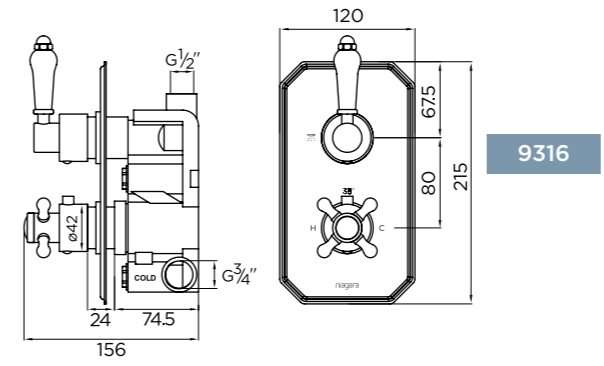

push button concealed valves

twin & triple concealed shower valves

9316