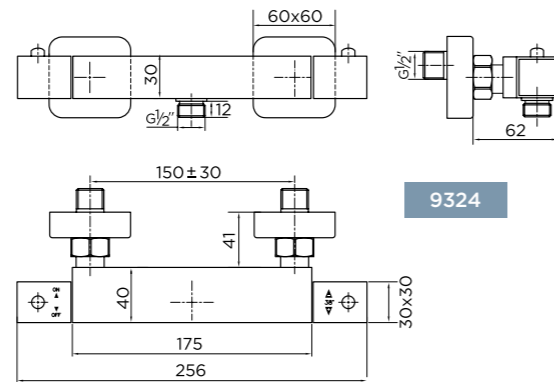

thermostatic bar valves

9324

shower heads and arms