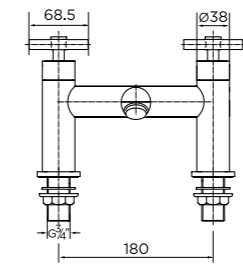

hadley

camden

balham

maida

edgeware

finchley

9034

9037