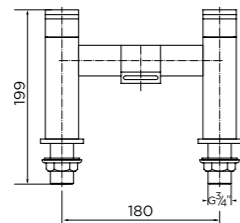

pimlico

9045

conway

9116

harlow

9058

9061

finsbury

9069

soho

9085