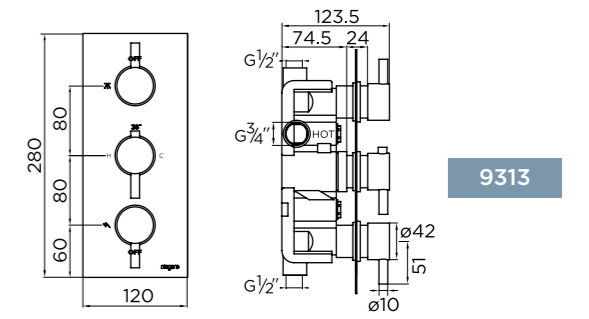

push button concealed valves

twin & triple concealed shower valves

9313