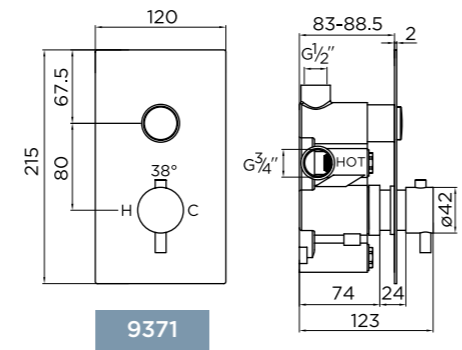

portobello

bayswater

thermostatic shower sets

slide rail kits

horizontal thermostatic valve

push button concealed valves

9374

9371