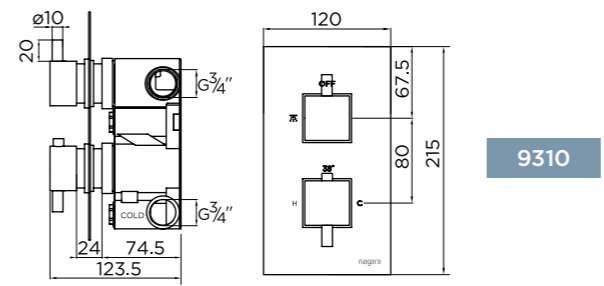

push button concealed valves

twin & triple concealed shower valves

9310