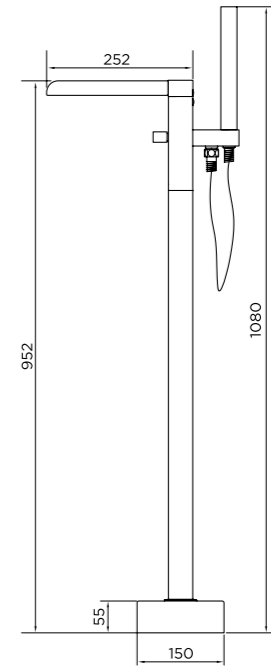

pimlico

9045

conway

9116

harlow

9058

9061

finsbury

9069

soho

9085