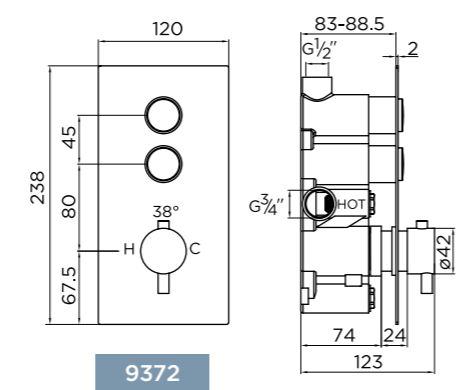

push button concealed valves

9371

twin & triple concealed shower valves