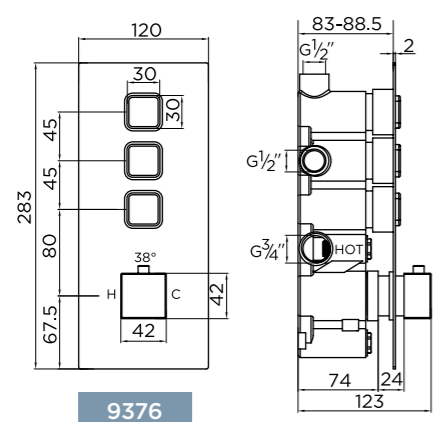

push button concealed valves

9375

9376

twin & triple concealed shower valves