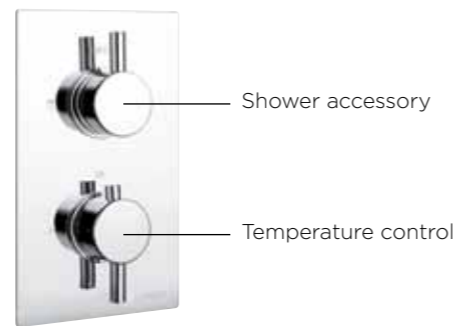

Twin Concealed Valve

The twin concealed shower valve will operate one shower accessory - a fixed head or a slide rail kit.

Triple Concealed Valve

The triple concealed shower valve will operate two shower accessories - these can work separately or run at the same time.

Features

- Chromed concealing plate
- Flow and temperature are controlled separately
- Thermostatic cartridge maintains showering temperature to +/- 1 °C
- Ceramic disc flow control cartridge
- Automatic shut-off in the event of cold water supply failure, to prevent scalding
- Temperature factory set to a 38°C to eliminate the ability to select an unsafe temperature
- Lifetime guarantee

With the exception of codes 9314 and 9315.

CODE 9312 £217

Round Twin Valve

Minimum Operating Pressure 0.5 Bar

CODE 9310 £218