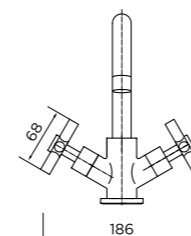

finchley

9034