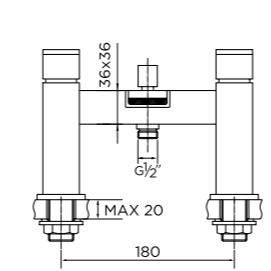

pimlico

9045

conway

9116

harlow

9058

9061

finsbury

9069

soho

9085