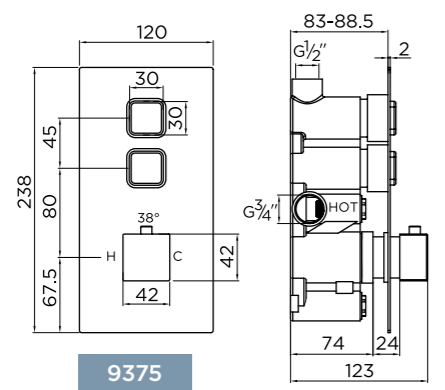

portobello

bayswater

thermostatic shower sets

slide rail kits

horizontal thermostatic valve

push button concealed valves

9374

9371