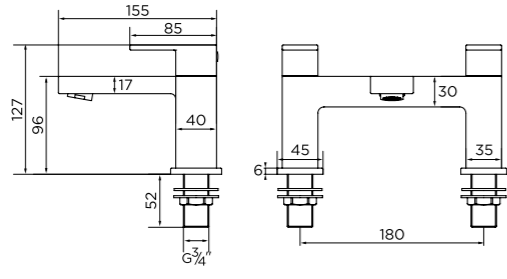

hadley

9137/BL

camden

balham

maida

edgeware

finchley

9037