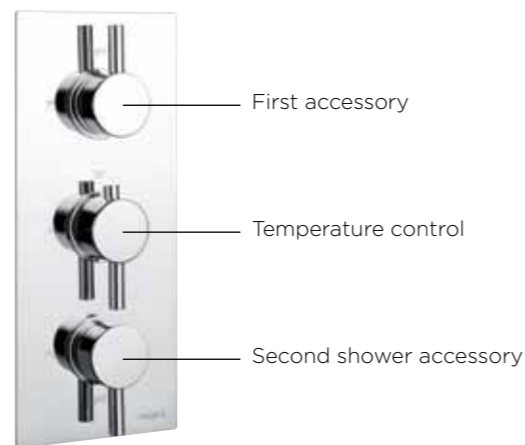

Twin Concealed Valve

The twin concealed shower valve will operate one shower accessory - a fixed head or a slide rail kit.

Triple Concealed Valve

The triple concealed shower valve will operate two shower accessories - these can work separately or run at the same time.

Features

- Chromed concealing plate
- Flow and temperature are controlled separately
- Thermostatic cartridge maintains showering temperature to +/- 1 °C
- Ceramic disc flow control cartridge
- Automatic shut-off in the event of cold water supply failure, to prevent scalding
- Temperature factory set to a 38°C to eliminate the ability to select an unsafe temperature
- Lifetime guarantee

With the exception of codes 9314 and 9315.

CODE 9312 £217

Round Twin Valve

Minimum Operating Pressure 0.5 Bar

CODE 9310 £218

Square Twin Valve

Minimum Operating Pressure 0.5 Bar

CODE 9314 £252

Cross Twin Valve

Minimum Operating Pressure 0.5 Bar

CODE 9316 £221

Traditional Twin Valve

Minimum Operating Pressure 0.5 Bar

CODE 9313 £272

Round Triple Valve

Minimum Operating Pressure 0.5 Bar

CODE 9311 £272

Square Triple Valve

Minimum Operating Pressure 0.5 Bar

CODE 9315 £311