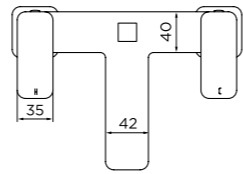

hadley

camden

balham

maida

edgeware

finchley

9037