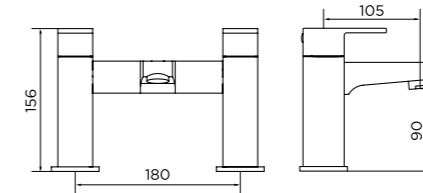

hadley

camden

balham

maida

9020

edgeware

finchley

9037