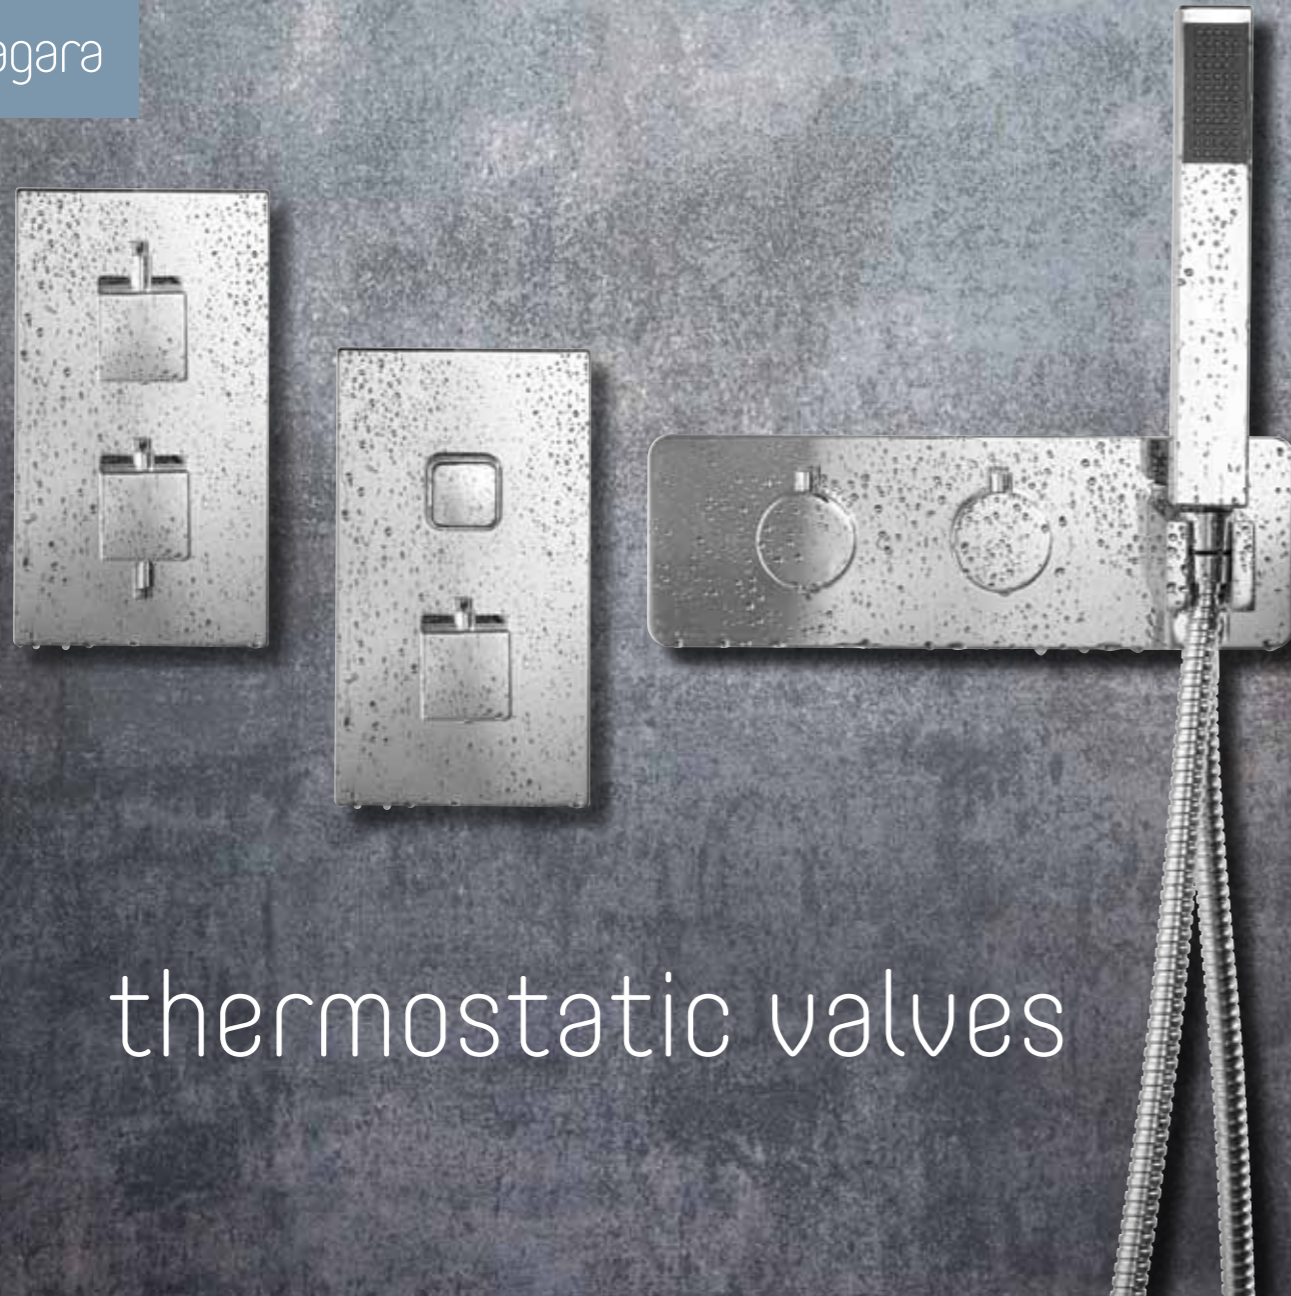

OBSERVA CONCEALED VALVE PACK 2

CODE OCVP2 £289

- Pack Includes:
9310 Concealed Twin Valve
9343 Wall Mounted Shower Arm 1
9331 Square Shower Head

OBSERVA CONCEALED VALVE PACK 3

CODE OCVP3 £454

- Pack Includes:
9344 Wall Mounted Shower Arm 2
9333 Slimline Shower Head
9311 Concealed Triple Valve
9351 Slide Rail Kit
9361 Square Outlet

OBSERVA THERMOSTATIC VALVE PACK 3

CODE OTVP £145

- Pack Includes:
9324 Thermostatic Shower Valve 2
9351 Slide Rail Kit

niagara

thermostatic valves

Our horizontal valves offer a contemporary and stylish alternative to a standard concealed valve. The dual control feature allows the flow and temperature to be controlled independently whilst also diverting between shower head and handset.