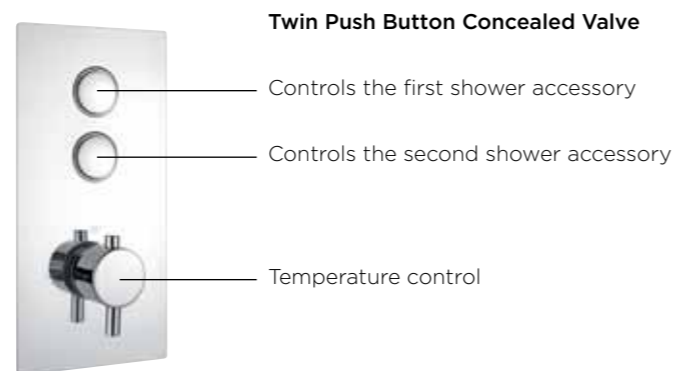

Single Push Button Concealed Valve

The single push button concealed valve will operate one shower accessory - a fixed head or a slide rail kit.

Twin Push Button Concealed Valve

The twin push button concealed shower valve will operate two shower accessories which can operate at the same time or independently.

Triple Push Button Concealed Valve

The triple push button concealed shower valve will operate three shower accessories which can be controlled at the same time or independently.

Features

- Chromed concealing plate
- Flow and temperature are controlled separately
- Thermostatic cartridge maintains showering temperature to +/- 2 °C
- Ceramic disc flow control cartridge
- Automatic shut-off in the event of cold water supply failure, to prevent scalding
- Temperature factory set to a 38°C to eliminate the ability to select an unsafe temperature
- Lifetime guarantee

INSTALLATION
83-88.5mm CAVITY NEEDED

[equate]

CODE 9371 £237

Single Push Button Concealed Valve

Minimum Operating Pressure 0.5 Bar

[observa]

CODE 9374 £237

Single Push Button Concealed Valve

Minimum Operating Pressure 0.5 Bar

CODE 9372 £269

Twin Push Button Concealed Valve

Minimum Operating Pressure 0.5 Bar

CODE 9375 £269

Twin Push Button Concealed Valve

Minimum Operating Pressure 0.5 Bar

CODE 9373 £312

Triple Push Button Concealed Valve

Minimum Operating Pressure 0.5 Bar

CODE 9376 £312

Triple Push Button Concealed Valve

Minimum Operating Pressure 0.5 Bar