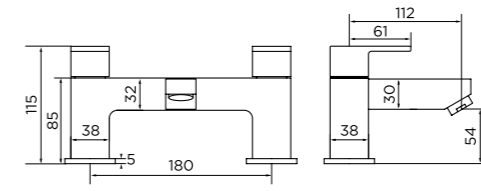

hadley

camden

balham

maida

edgeware

9028

finchley

9037