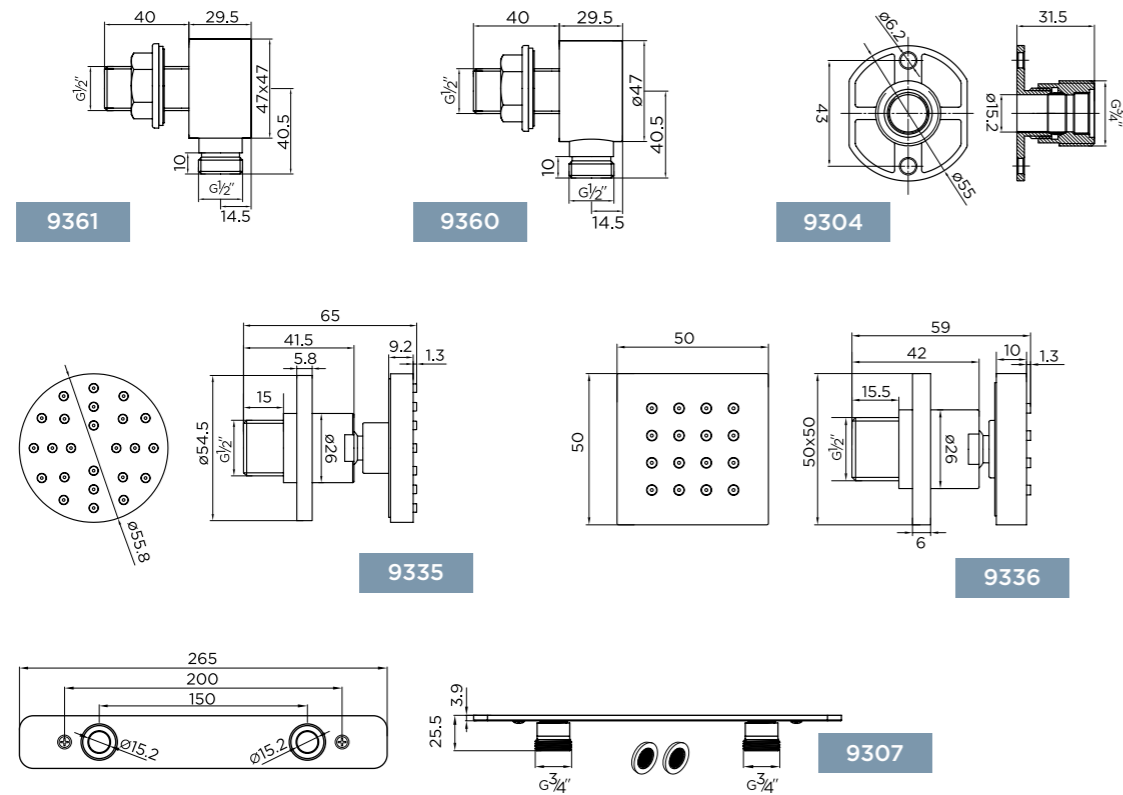

accessories

Products that feature the WRAS logo have been tested and are fully compliant with the requirements of the Water Supply Regulations and Scottish Byelaws. WRAS Product Approval demonstrates that the water fitting should not cause waste, misuse undue consumption or contamination of the water supply and must be 'of an appropriate quality and standard'.

TMV2 certification demonstrates that the product is suitable for installation in domestic properties and meets the recognised standard of thermostatic control. Purchasing a TMV2 compliant valve ensures users a safe and comfortable showering experience.