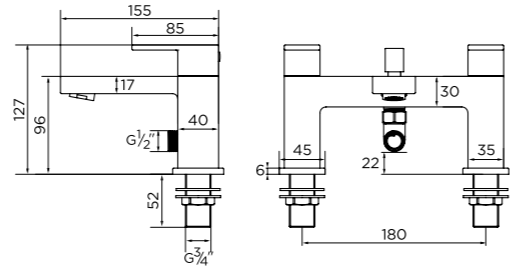

CODE 7402 £42
CODE 7402-BLK £46

1 1/2" Standard Pop Up Bath Waste. Available in Chrome or Matt Black (BLK)

CODE 7403 £59

1 1/2" Click Clack Bath Waste

technical information

hadley

9136/BL

9137/BL