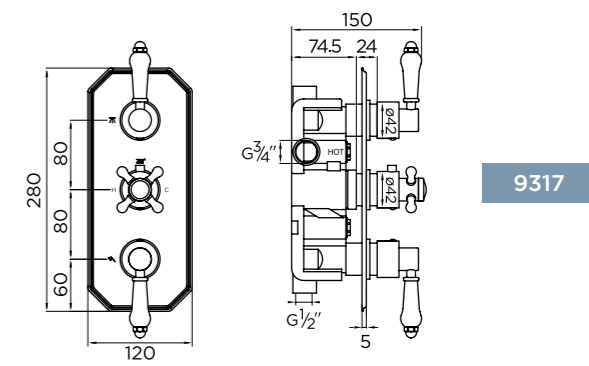

push button concealed valves

twin & triple concealed shower valves

9317