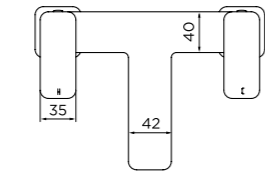

CODE 7402 £42
CODE 7402-BLK £46

1 1/2" Standard Pop Up Bath Waste. Available in Chrome or Matt Black (BLK)

CODE 7403 £59

1 1/2" Click Clack Bath Waste

technical information

hadley

9136/BL

9137/BL