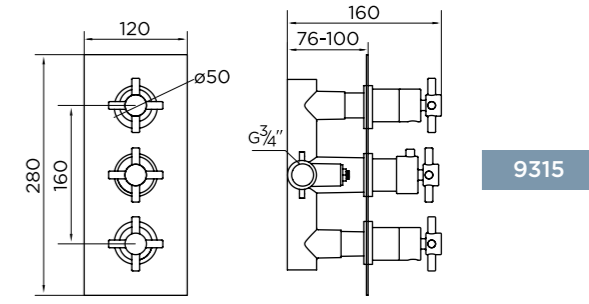

push button concealed valves

twin & triple concealed shower valves

9315