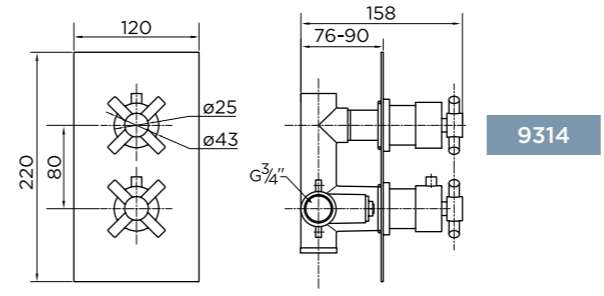

push button concealed valves

twin & triple concealed shower valves

9314