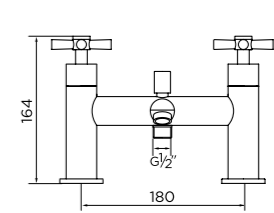

hadley

camden

balham

maida

edgeware

finchley

9036

9037