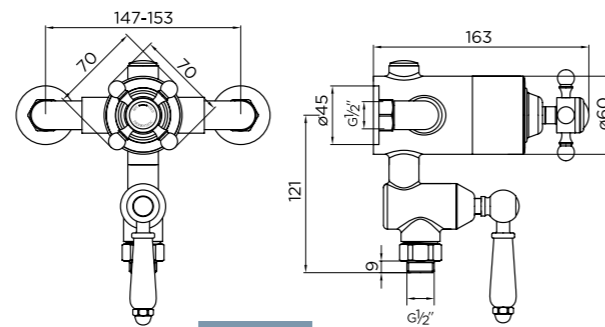

thermostatic bar valves

9326

shower heads and arms