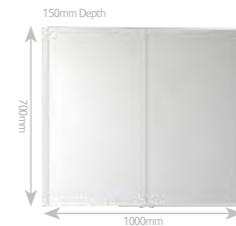

Two Door Mirrored Cabinet
1000mm(w) x 150mm(d) x 700mm(h)

Gloss White **£345.00**
Dark Oak **£345.00**