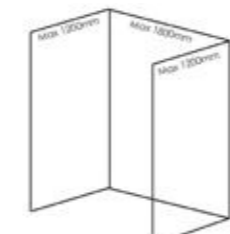

Pack E - Medium Recess

Price Group 1	£969.97
Price Group 2	£1220.56
Price Group 3	£1326.01

Pack E - Medium Recess

Perfect for shower enclosures, walk-ins or baths up to 1800mm

Pack Includes:

- 2 x 1200mm Postformed Panels
- 1 x 1200mm tongue & groove panel
- 1 x 600 tongue & groove panel
- 4 tubes neutral BB complete
- 1 x tube colour match BB Complete Adhesive