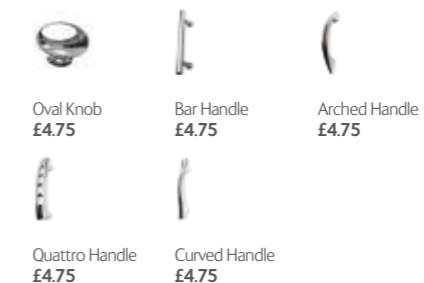

525mm Single Door Mirror	£341.00

Available left or right hand

Handle Options