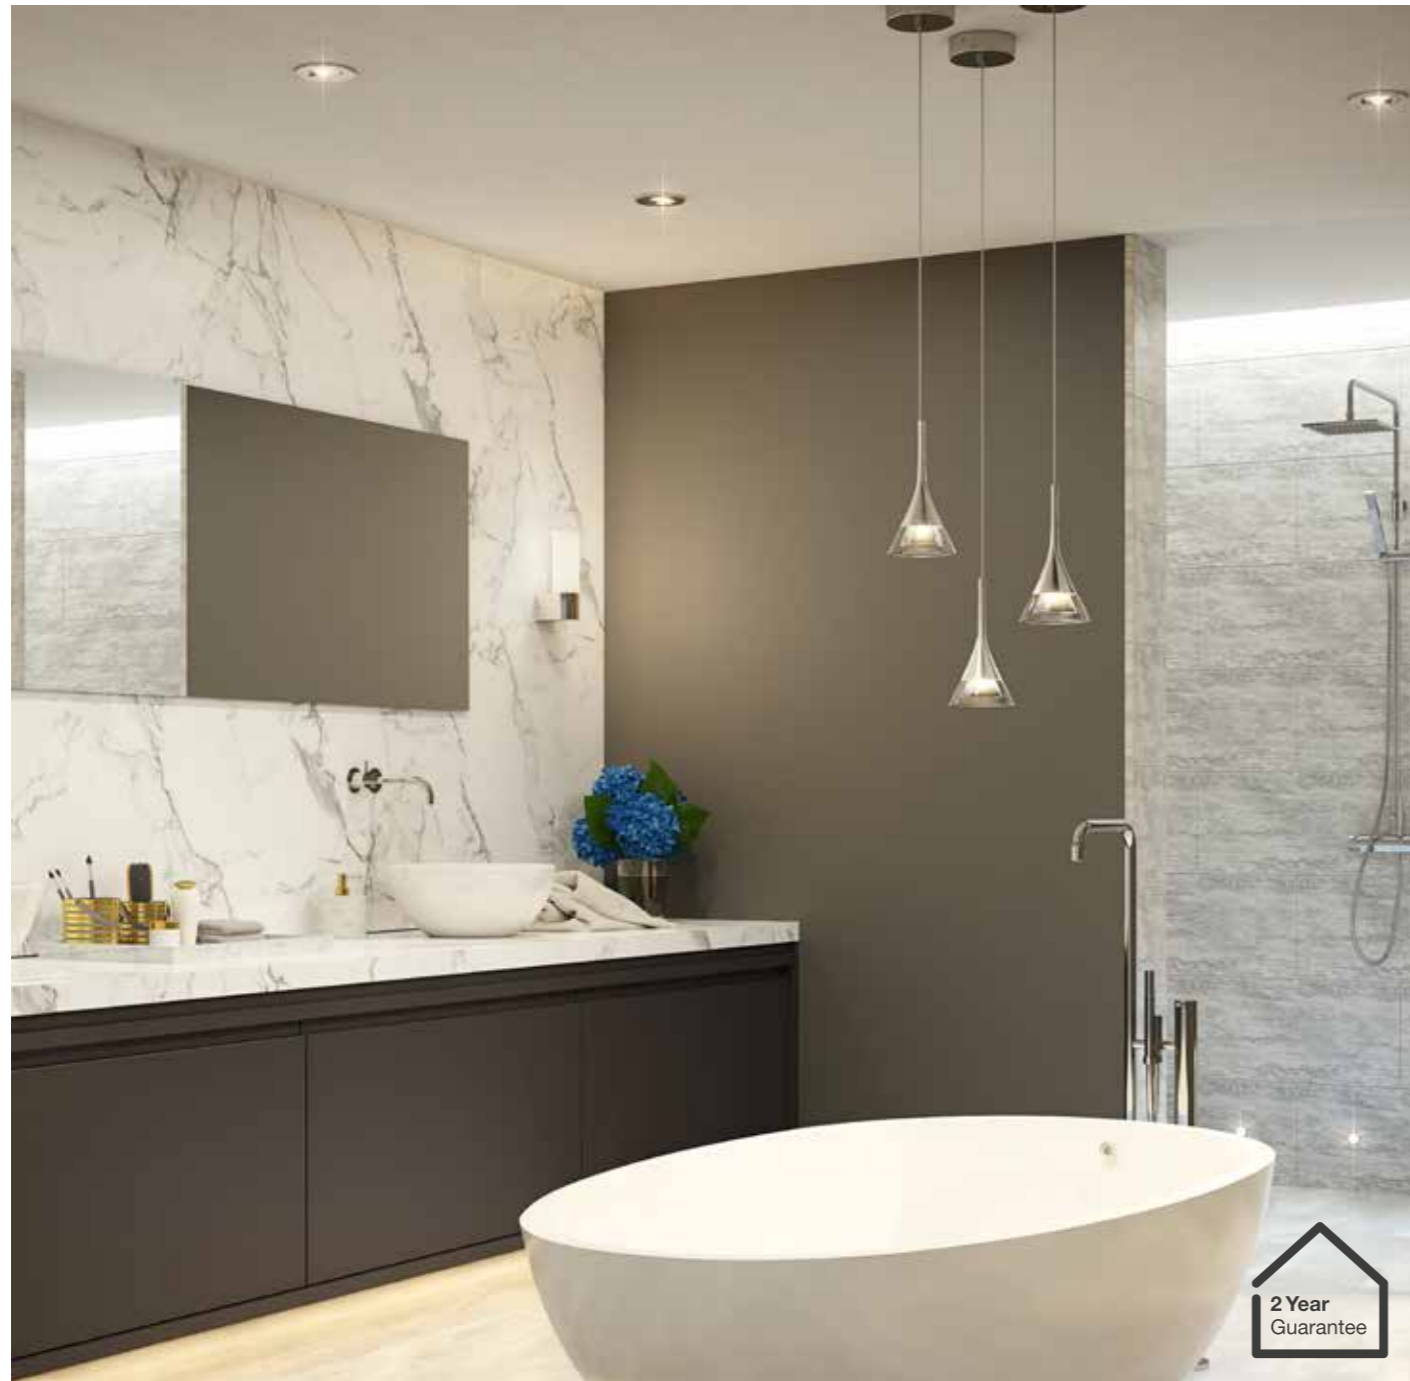

2 Year
Guarantee

Sensio Lighting

Sensio Lighting is a family run business with over 15 years experience and knowledge of providing high quality LED lighting to the bathroom market. Sensio place focus on designing and developing the latest cutting edge lighting solutions, first.

Alongside this, education is at the top of the priority list. Lighting is often perceived as complex and is therefore sometimes dismissed completely when purchasing a new bathroom. Sensio make lighting simple, and endeavor to give you all of the tools you need. Renowned for their expertise and quality, Sensio are a fast growing global brand.

LED Pendant Lighting

Zirconia
Crushed Crystal Single Drop Cone
Pendant Light
120w x 1200h mm
Warm White **£133.18**
IP44/4.8W/240V/0.92m Cable/ Zone 2

Bellatrix
Rectangular Crushed Crystal
Pendant Light
1000w x 1200h x 360d mm
Warm White **£812.20**
IP44/4.8W/240V/0.92m Cable/ Zone 2

LED Ceiling Lighting

Fire Rated Shower Light
For 75mm diameter cutout
White **£17.52**
Chrome **£19.91**
Dimmable IP65/240V/Zone 1&2
Must be used with GU10 5W
Dimmable COB LED Lamps

Acorn Shower Light
For 68mm diameter cutout
100 x 83h x 100mm **£42.48**
Dimmable IP65/240V/Zone 1&2
Must be used with GU10 5W
Dimmable COB LED Lamps

Fawn Shower Light
For 68mm diameter cutout
104 x 83h x 104mm **£42.48**
Dimmable IP65/240V/Zone 1&2
Must be used with GU10 5W
Dimmable COB LED Lamps

Designer Shower Light
For 75mm diameter cutout
White **£10.80**
Chrome **£12.84**
Dimmable IP65/240V/Zone 1&2
Must be used with GU10 5W
Dimmable COB LED Lamps

GU10 5W Dimmable COB LED Lamp
Cool White **£9.13**
Warm White **£9.13**

LED Over Mirror Lighting

Neptune
COB LED Over Mirror T-Bar Light
300w x 53h x 113d mm
Cool White **£82.48**
Warm White **£82.48**
Neptune 12W 350mA LED
Driver with IP44 Distribution
Block - Chrome **£21.64**
IP44/5W/350mA/Zone 2

Hydra
COB LED Over Mirror Light
30w x 125h x 235d mm
Cool White **£48.55**
Warm White **£48.55**
Hydra 3W 350mA LED
Driver with IP44 Distribution
Block - Chrome **£13.28**
IP44/3W/350mA/Zone 2

Wave
COB LED Over Mirror Light
30w x 30h x 188d mm
Cool White **£48.55**
Warm White **£48.55**
Wave 3W 350mA LED
Driver with IP44 Distribution
Block - Chrome **£13.28**
IP44/3W/350mA/Zone 2

Cascade
Curved Acrylic LED Over Mirror Light
130w x 165h x 142d mm
Cool White **£58.92**
Warm White **£58.92**
Cascade 3W 350mA LED
Driver with IP44 Distribution
Block - Clear Acrylic **£13.28**
IP44/3W/350mA/Zone 2

LED Wall Lighting

Phoenix
Double LED Tube Wall Light
355w x 135h x 171d mm
Warm White **£93.04**
IP44/7W/240V/Zone 2

Erin
Single LED Tube Wall Light
64w x 215h x 100d mm
Warm White **£62.82**
IP44/35W/240V/Zone 2

Madison
LED Wall Up/Down Light
64w x 48h x 100d mm
Warm White **£108.88**
IP44/8W/240V/Zone 2

Infinity
LED Wall Light
282.5w x 106h x 93d mm
Warm White **£162.95**
IP44/6W/350mA/Zone 2

LED Cabinet Lighting

Solus
Rechargeable Wardrobe Light
83w x 17/35h mm
Cool White **£34.32**
0.7W/14 LEDs/Rechargeable Lithium
Iron Battery/Suitable for retrofit

Pluggable USB Charger
USB 1.3A Charger for Mimas,
Solus & Prisma **£12.35**