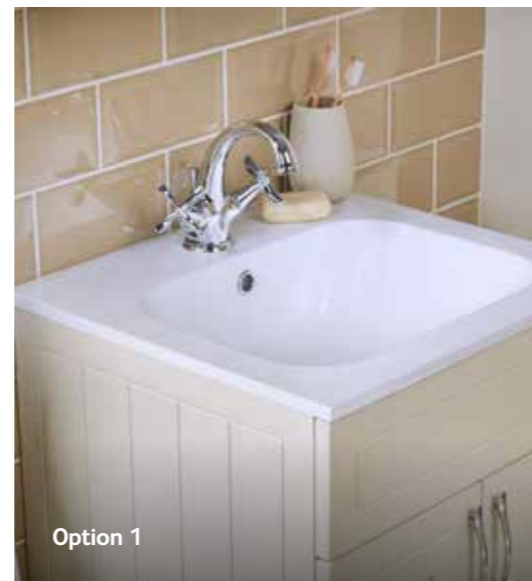

51cm	61cm
Earl Grey	£499.00	£524.00
Graphite	£499.00	£524.00
Ivory	£499.00	£524.00

Earl Grey	£362.00
Graphite	£362.00
Ivory	£362.00

Choose between left or right hand hinge.

Back to Wall Pan with soft close seat and cover	£228.00
Close Coupled WC, Pan, Lever Cistern 510mm width & Soft close seat	£297.00

See pages 44-45 for more WC options

Earl Grey	£787.00
Graphite	£787.00
Ivory	£787.00

Earl Grey	£310.00
Graphite	£310.00
Ivory	£310.00
Dual Flush Concealed Cistern	£107.06

525mm Single Door Mirror	£341.00

Available left or right hand

Earl Grey	£446.00
Graphite	£446.00
Ivory	£446.00

Basin extra - see below.

Vanity Basin	£169.00

400mm	£104.00
500mm	£111.00
600mm	£121.00

1700mm front panel	£209.00
1800mm front panel	£226.00
700mm end panel	£104.00
760mm end panel	£107.00
800mm end panel	£110.00

Three Finish Options