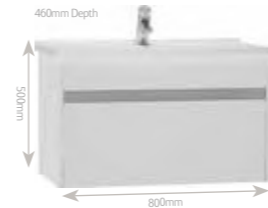

80cm Single Drawer Vanity Unit and Basin
800mm(w) x 460mm(d) x 500mm(h)
Comprising unit and basin. One tap hole.

Gloss White **£566.00**
Dark Oak **£566.00**