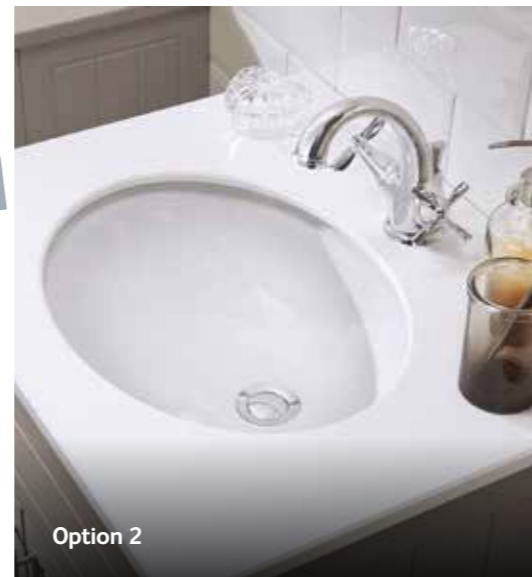

51cm	61cm
Earl Grey	£499.00	£524.00
Graphite	£499.00	£524.00
Ivory	£499.00	£524.00

Earl Grey	£362.00
Graphite	£362.00
Ivory	£362.00

Choose between left or right hand hinge.

Back to Wall Pan with soft close seat and cover	£228.00
Close Coupled WC, Pan, Lever Cistern 510mm width & Soft close seat	£297.00

See pages 44-45 for more WC options

Earl Grey	£787.00
Graphite	£787.00
Ivory	£787.00

Earl Grey	£310.00
Graphite	£310.00
Ivory	£310.00
Dual Flush Concealed Cistern	£107.06

525mm Single Door Mirror	£341.00

Available left or right hand

Earl Grey	£446.00
Graphite	£446.00
Ivory	£446.00

Basin extra - see below.

Vanity Basin	£169.00

400mm	£104.00
500mm	£111.00
600mm	£121.00

1700mm front panel	£209.00
1800mm front panel	£226.00
700mm end panel	£104.00
760mm end panel	£107.00
800mm end panel	£110.00

Three Finish Options