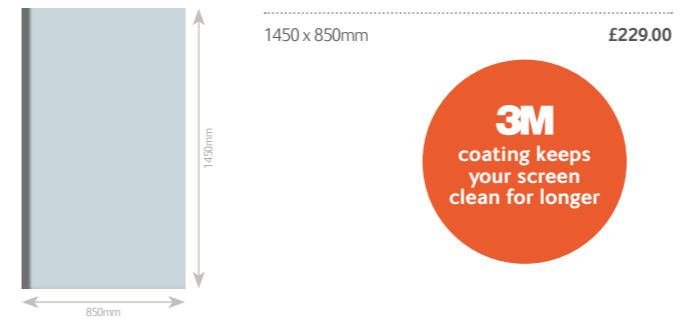

Hinged Bath Screen

1450 x 850mm
£229.00

3M coating keeps your screen clean for longer