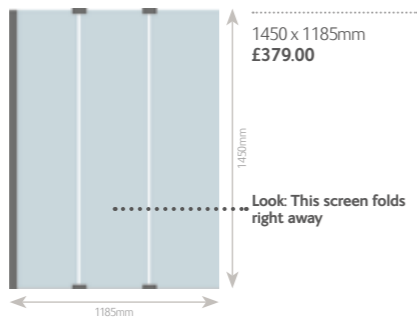

Three Panel Bath Screen

1450 x 1185mm
£379.00