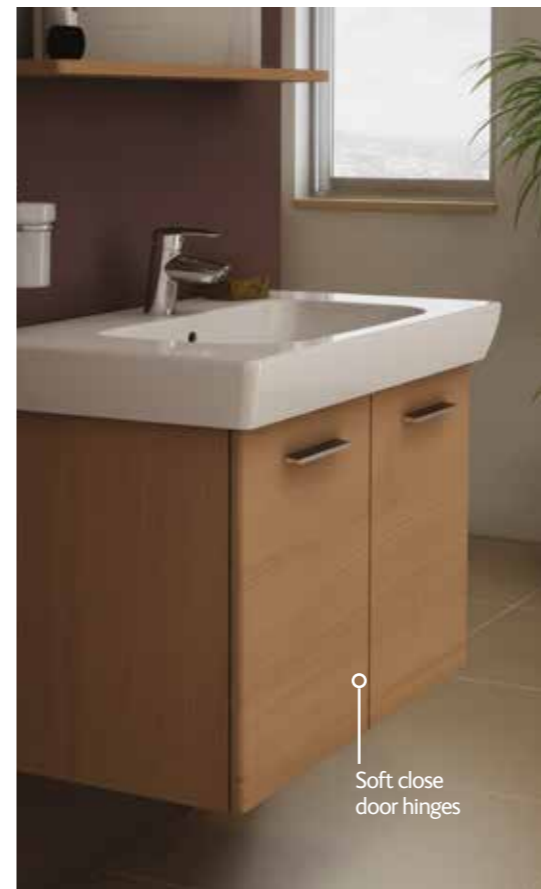

65cm Double Door Vanity Unit and Basin
Comprising unit and basin with one tap hole
Gloss White £339.00
Golden Cherry £339.00