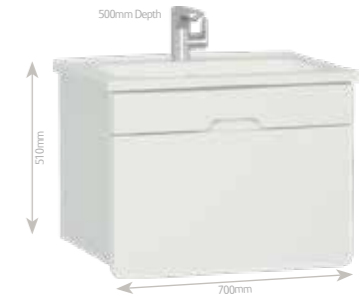

70cm Single Drawer Unit & Wash Basin
Comprising of unit and basin, with one tap hole.

Matte White	£635.00
Natural Oak	£635.00
Matte White & Purple	£635.00
Matte White & Mink	£635.00