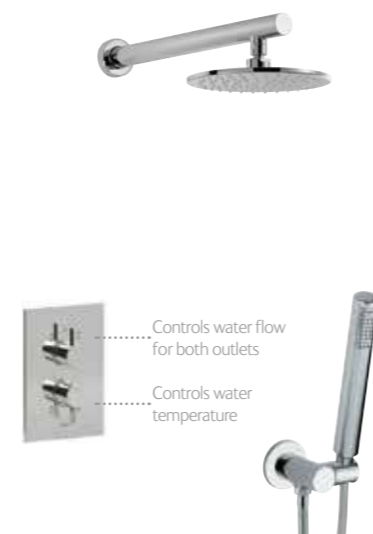

Standard (HP/Combi)	£1,300.00
Pumped (Gravity)	£1,385.00

Harmonie Shower Packs

abode

Harmonie Pack F

Harmonie Pack 1
Single outlet valve with slide rail kit **£556.00**
AB2202 Single Outlet Valve
AB2319 Slide Rail Kit
AB2420 Circular Wall Outlet

Harmonie Pack 2
Single outlet valve with fixed shower head **£677.00**
AB2202 Single Outlet Valve
AB2403 Circular Wall Mounted Fixed Head

Harmonie Pack 3
Dual outlet valve with fixed shower head and slide rail kit **£856.00**
AB2217 Dual Outlet Valve
AB2403 Circular Wall Mounted Fixed Head
AB2319 Slide Rail Kit
AB2420 Circular Wall Outlet