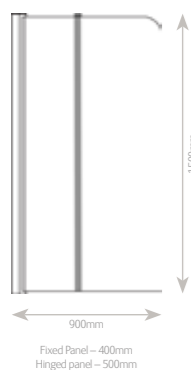

Bath Screens

Quality shower screens for less!

£211.90

Half radius bath screen
900 x 1500mm

£209.82

Square bath screen
900 x 1500mm

£170.52

Half radius bath screen
800 x 1500mm

£170.52

Square bath screen
800 x 1500mm

Extended Half Radius Bath Screen

Code	Dimensions	Price
SOB56	900 x 1500mm	£211.90

Extended Square Bath Screen

Code	Dimensions	Price
SOB57	900 x 1500mm	£209.82

Half Radius Bath Screen

Code	Dimensions	Price
SOB52	800 x 1500mm	£170.52

Square Bath Screen

Code	Dimensions	Price
SOB53	800 x 1500mm	£170.52

Quality Specifications

- Toughened safety glass
- B-Clean - easy clean glass
- Lifetime guarantee
- Chrome fixed panel eliminates leaks
- Bath screen hinged panel rotates 180°
- Can be installed on left or right of bath
- Chrome finish bath screen profile
- Two integral shelves for storage
- Adjustment for easy and secure fixing

Features

Quality Specifications

- Toughened 6mm safety glass
- B-Clean - easy clean glass
- Lifetime guarantee
- Screen pivots in and out of the bath (180°)
- Can be installed on left or right of bath
- Chrome finish bath screen profile
- Adjustment for easy and secure fixing

Features