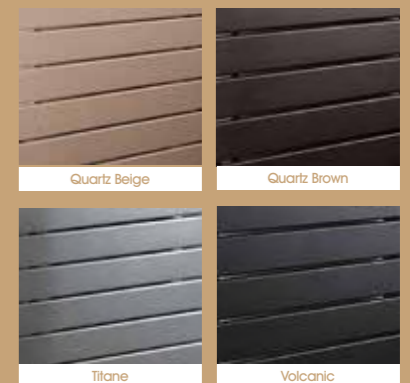

Roda Spa Asymmetrical

Height x Width	Watts	BTU	Price
	Δ T50	Δ T50	
850 x 550mm - LH	429	1464	£522.00
1183 x 550mm - LH	594	2027	£648.00
1676 x 550mm - LH	809	2760	£865.20
850 x 550mm - RH	429	1464	£522.00
1183 x 550mm - RH	594	2027	£648.00
1676 x 550mm - RH	809	2760	£865.20

Available in
four colours