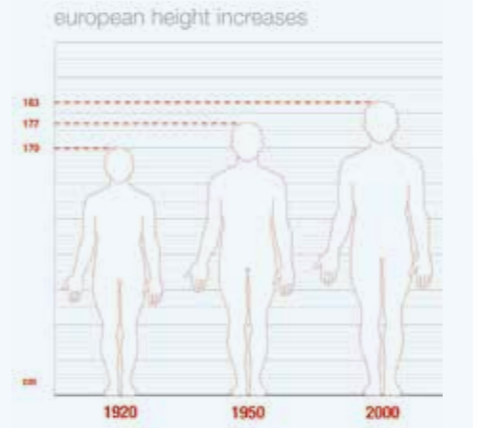

ONLY
£798.00

Curve 600mm washbasin with tall pedestal, tall close coupled WC and seat

For many it's easier getting off a tall loo

No more stooping over a basin!

Could tall sanitaryware benefit you?

In Europe the height of an average male has increased by 15cm in the past 130 years. The average knee height has increased by an estimated 6cm, therefore Britton have created a range that's 6cm taller than average sanitaryware.

Higher sanitaryware not only helps taller people, but also if you're older or have any other specific needs. It's far easier getting on or off a loo that's 48cm high rather than one that's 42cm. Tall sanitaryware can be mixed with standard height sanitaryware to suit your needs.

Curve Washbasin with Tall Pedestal (1 tap hole)
500 x 500mm **£160.00**
600 x 450mm **£150.00**
Tall Pedestal **£119.00**
Chrome Overflow Ring **£9.00**

Cube Washbasin with Tall Pedestal (1 tap hole)
500 x 500mm **£170.00**
600 x 450mm **£180.00**
Tall Pedestal **£119.00**
Chrome Overflow Ring **£9.00**

Fine Washbasin with Tall Pedestal (1 tap hole)
500 x 500mm **£220.00**
600 x 450mm **£220.00**
Tall Pedestal **£119.00**
Chrome Overflow Ring **£9.00**

Rimless Sphere Comfort Raised Height WC
375 x 865h x 700mm
Close Coupled WC Pan, Cistern & Soft Close Seat **£529.00**

Tall Close Coupled WC - Standard Cistern
360 x 910h x 650mm - 6/3 litre dual flush
Close Coupled WC Pan, Cistern & Soft Close Seat **£529.00**
WC available in closed back only - ask in store for details.

Tall Close Coupled WC - One Piece Cistern
360 x 910h x 650mm - 6/3 litre dual flush
Close Coupled WC Pan, Cistern & Soft Close Seat **£599.00**
WC available in closed back only - ask in store for details.

Tall Back to Wall WC
360 x 480h x 520mm - 6/3 litre dual flush
Tall Back to Wall Pan & Soft Close Seat **£349.00**
You will require a concealed cistern for your WC. See page 219.