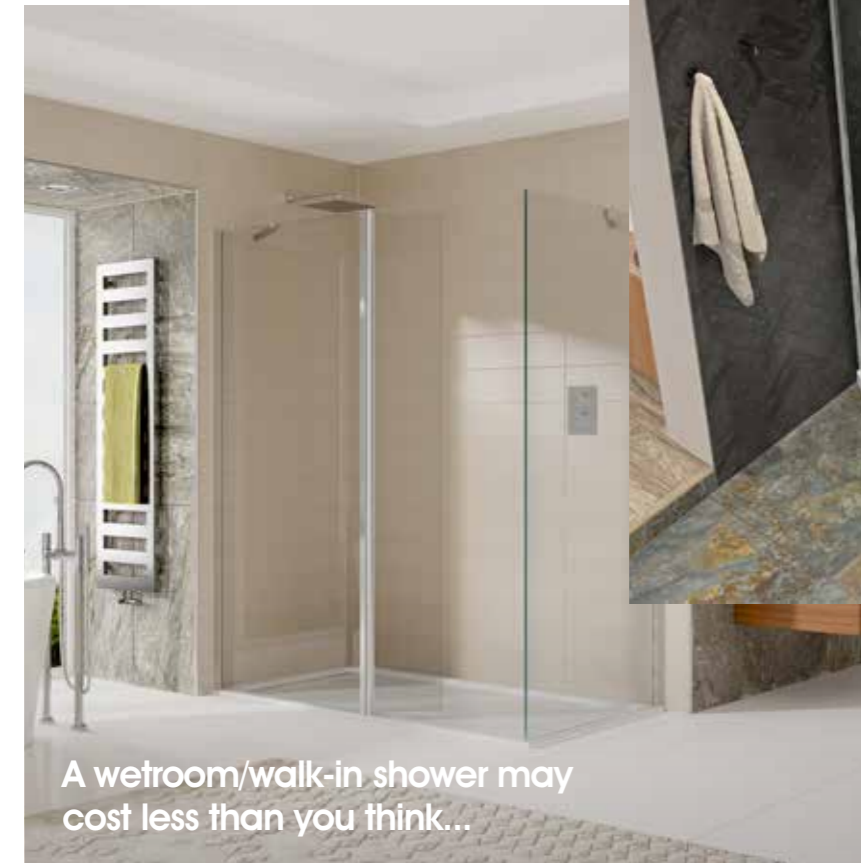

Wetrooms

Luxury at prices you'll love...

Wetrooms and Walk-ins give your bathroom something innovative and unique, providing you with a high quality look for less than you'd think.

So what's the difference between a "Wetroom" and a "Walk-in"? Both Walk-ins and Wetrooms use the same glass panels and fixing kits, but with a Walk-in the glass panels sit on top of a shower tray, whilst with a Wetroom the glass panels sit directly onto a tiled floor within a "wet area".

In this section you'll find Aqua4ma, which is the perfect solution if you're looking at a Wetroom. It's advised you install a waterproofing system like Aqua4ma underneath your tiles in the wet area, to protect against leaks.

Three outstanding reasons to choose a Real Deal wetroom or walk-in:

1. Minimalist style that gives a premium look
2. Many options to tailor to your taste or requirements
3. A huge array of quality features, giving you long lasting functionality

the real DEAL