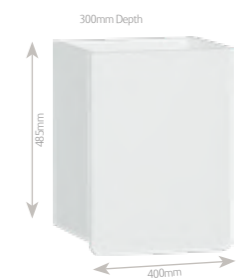

Side Unit

Matte White	£322.00
Natural Oak	£322.00
Matte White & Purple	£322.00
Matte White & Mink	£322.00