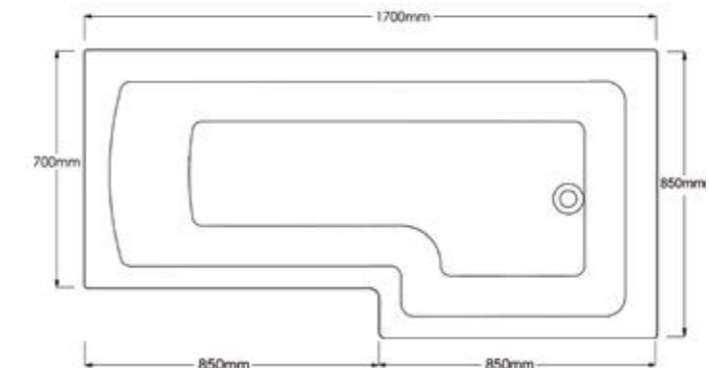

Features

The Real Deal, superb prices on quality products

Sommer L Shape Shower Bath

ONLY
£530.21
Bath, Front Panel,
& Screen

Sommer L Shaped Shower Bath

- 1700 x 850/700mm - Left Hand **£233.58**
- 1700 x 850/700mm - Right Hand **£233.58**
- L Shape Bath Screen 850 x 1700 x 1470mm (825-850mm) with Chrome Towel Rail **£194.15**
- 1700 x 520h mm Front Panel **£102.48**
- 700 x 520h mm End Panel **£66.19**