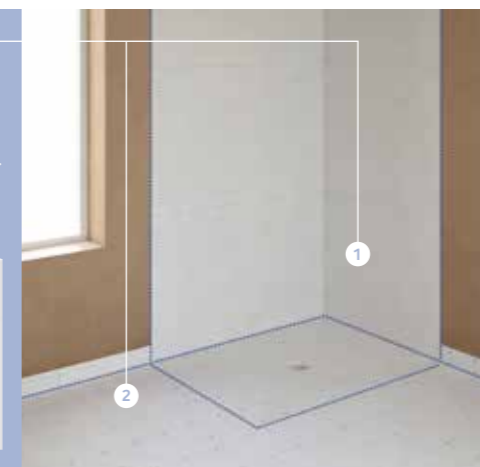

Wall & Floor Panels

This versatile cladding board has two functions to create your 100% waterproof area:

1. 1 Fit on the walls behind your tiles.
2. 2 Extend the wet area on your floor beyond the Aqua4ma base kit.