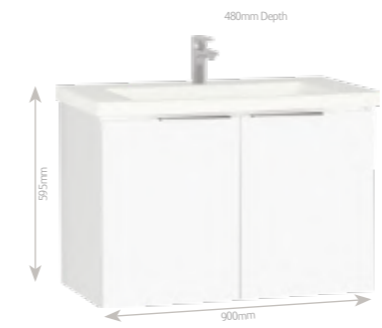

90cm Double Door Washbasin Unit & Basin
Comprising of unit and basin, with one tap hole.

White	£552.00
Dark Oak	£552.00
LED Lighting	£122.00