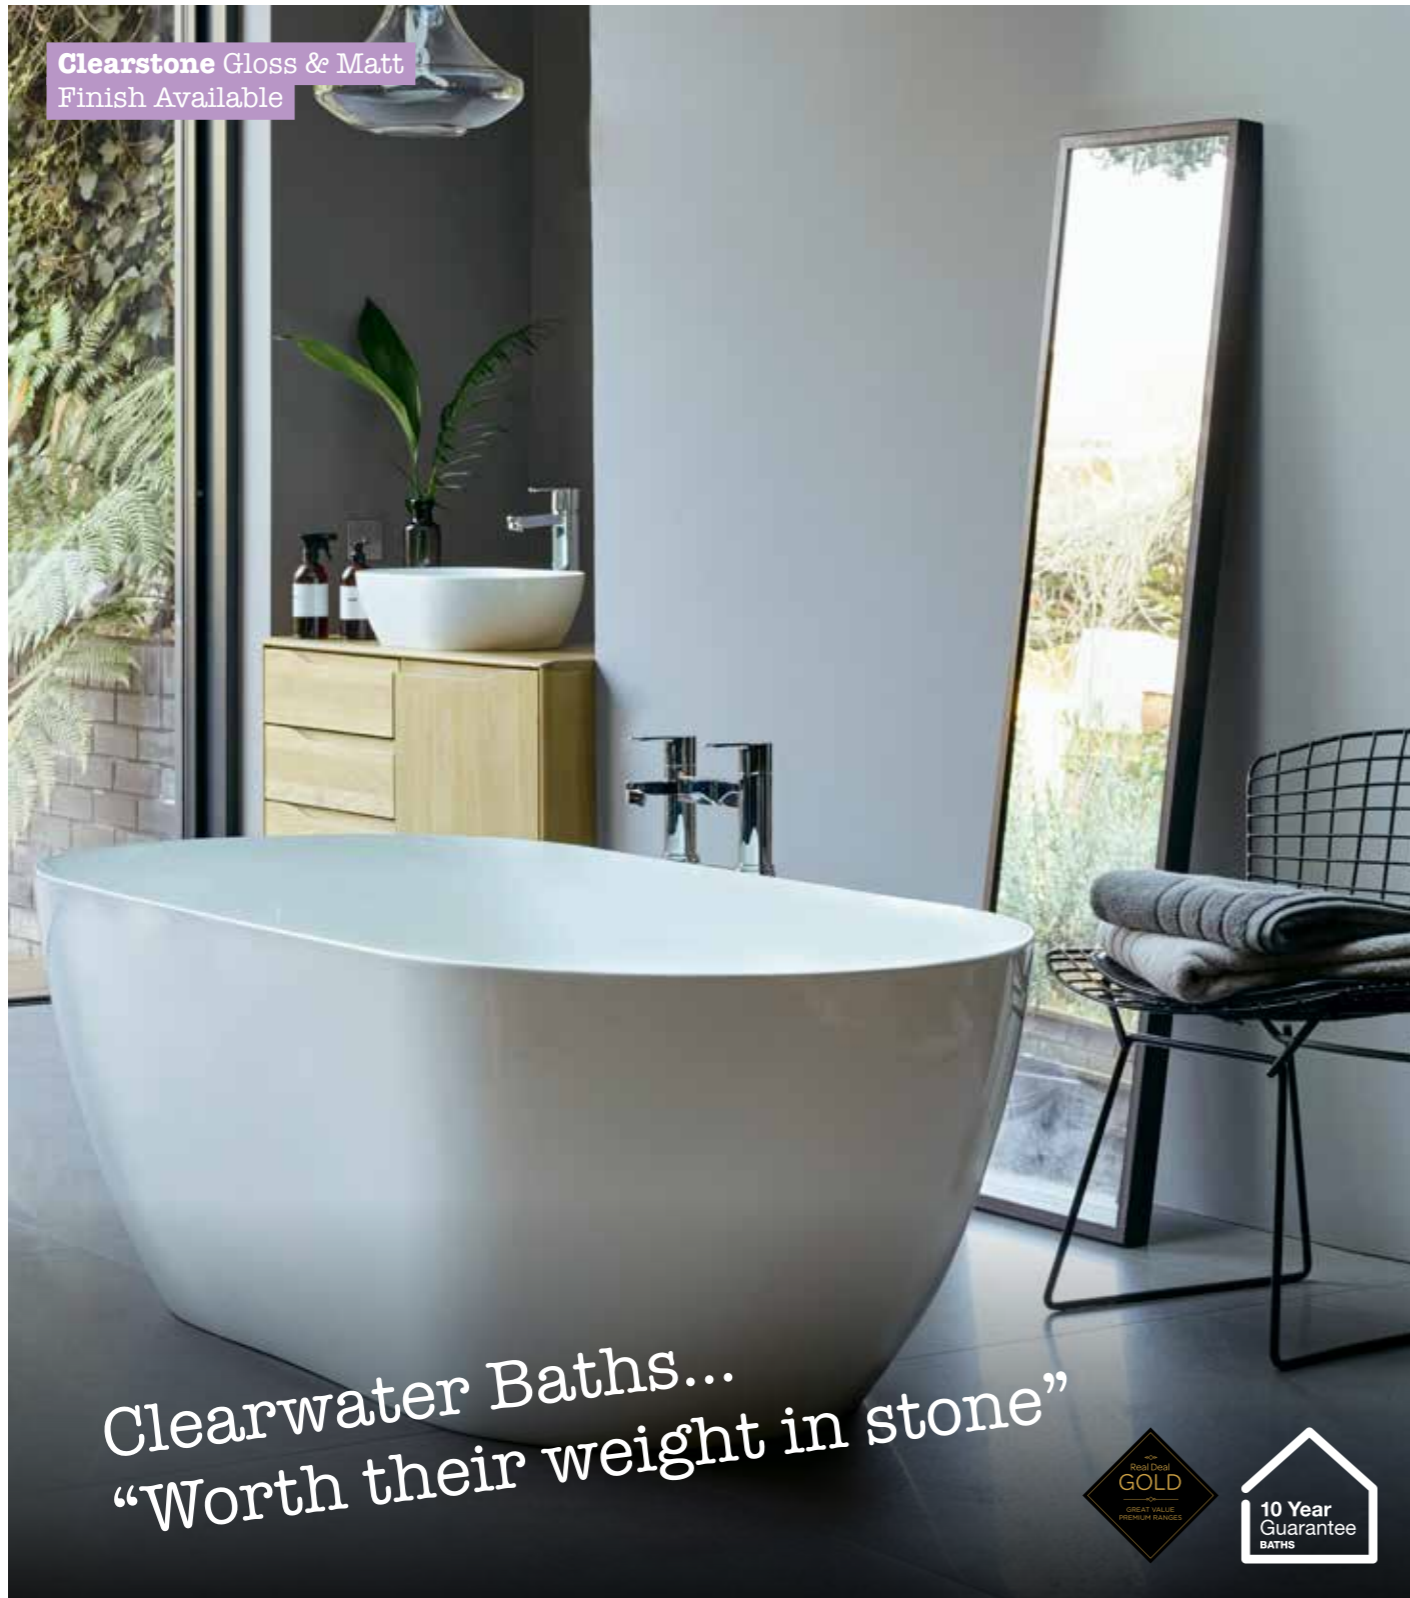

Easy Clean

The special steel enamel is bonded in such a way that it doesn't trap dirt, so you can clean Kaldewei products easily with just soapy water.

Freestanding Baths

Clearstone Gloss & Matt Finish Available