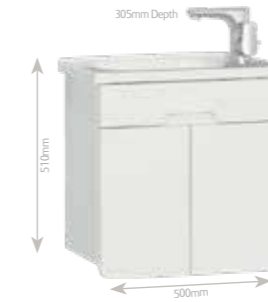

VitrA

50cm Double Door Unit & Wash Basin
Comprising of unit and basin, with one tap hole.

Matte White	£505.00
Natural Oak	£505.00
Matte White & Purple	£505.00
Matte White & Mink	£505.00