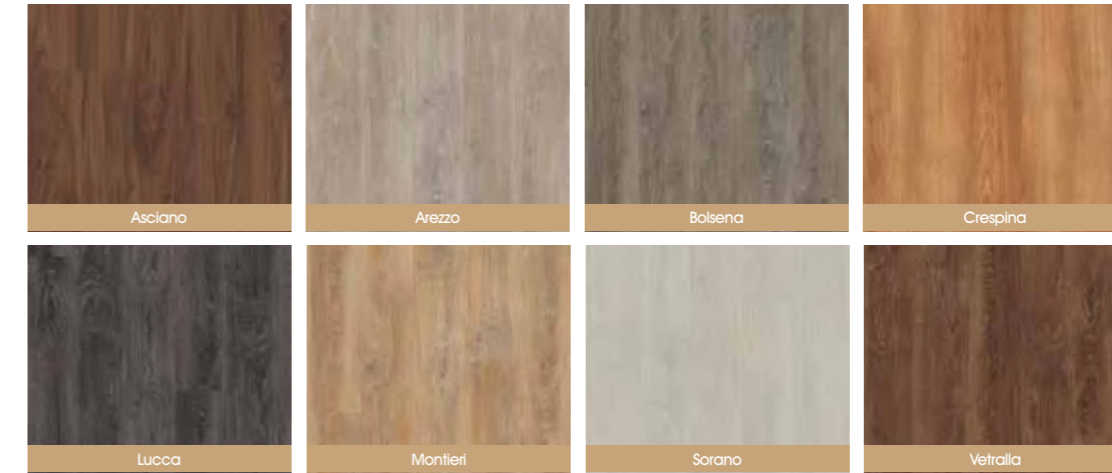

Wood Flooring Finishes

£119.50 per pack

Pack Coverage 2.184m² (1220 x 179mm planks)

£119.50 per pack (covers 2.184m²) = £54.72 per m² /10 planks per pack