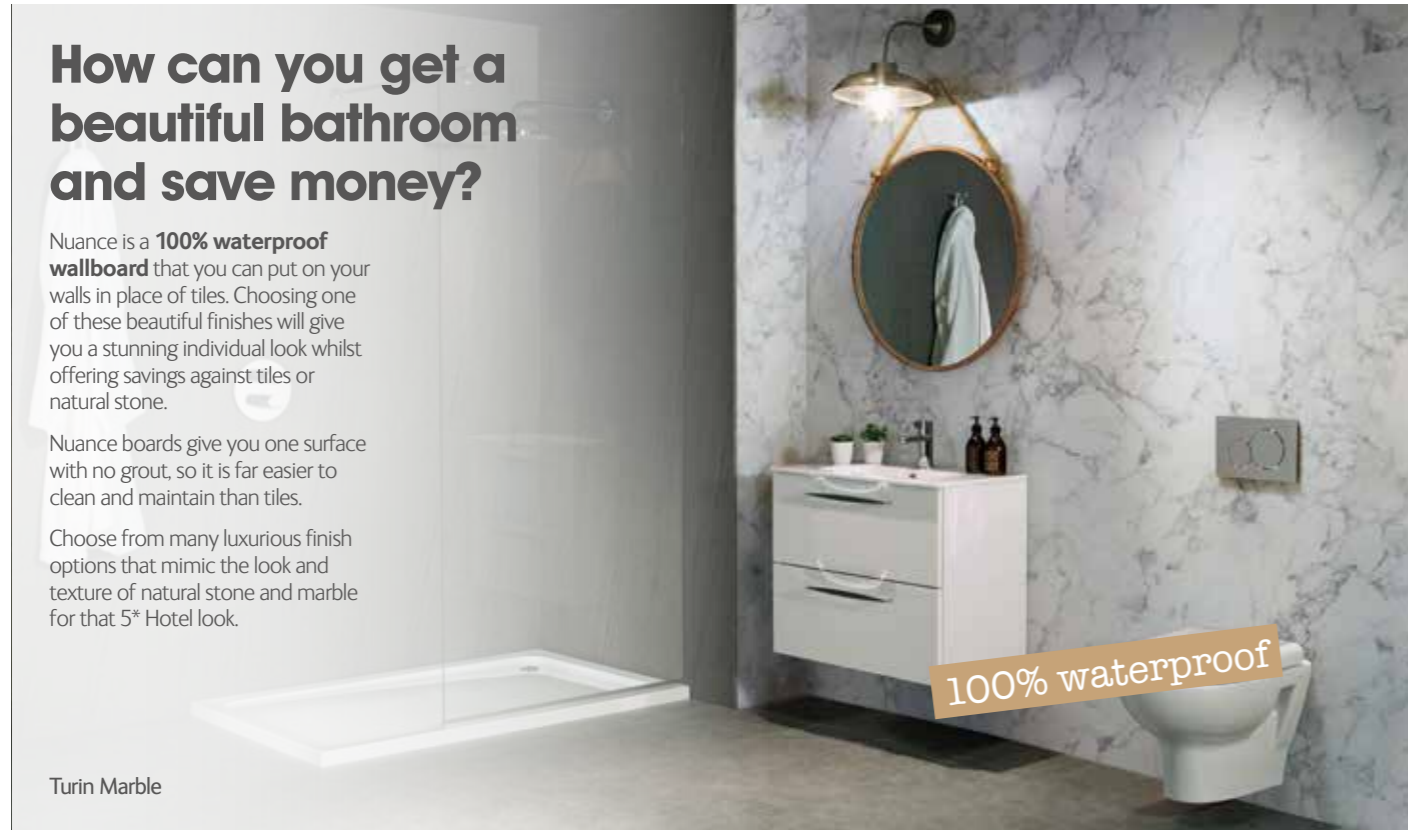

Decorative Waterproof Wall Board

How can you get a beautiful bathroom and save money?

Nuance is a **100% waterproof wallboard** that you can put on your walls in place of tiles. Choosing one of these beautiful finishes will give you a stunning individual look whilst offering savings against tiles or natural stone.

Nuance boards give you one surface with no grout, so it is far easier to clean and maintain than tiles.

Choose from many luxurious finish options that mimic the look and texture of natural stone and marble for that 5* Hotel look.