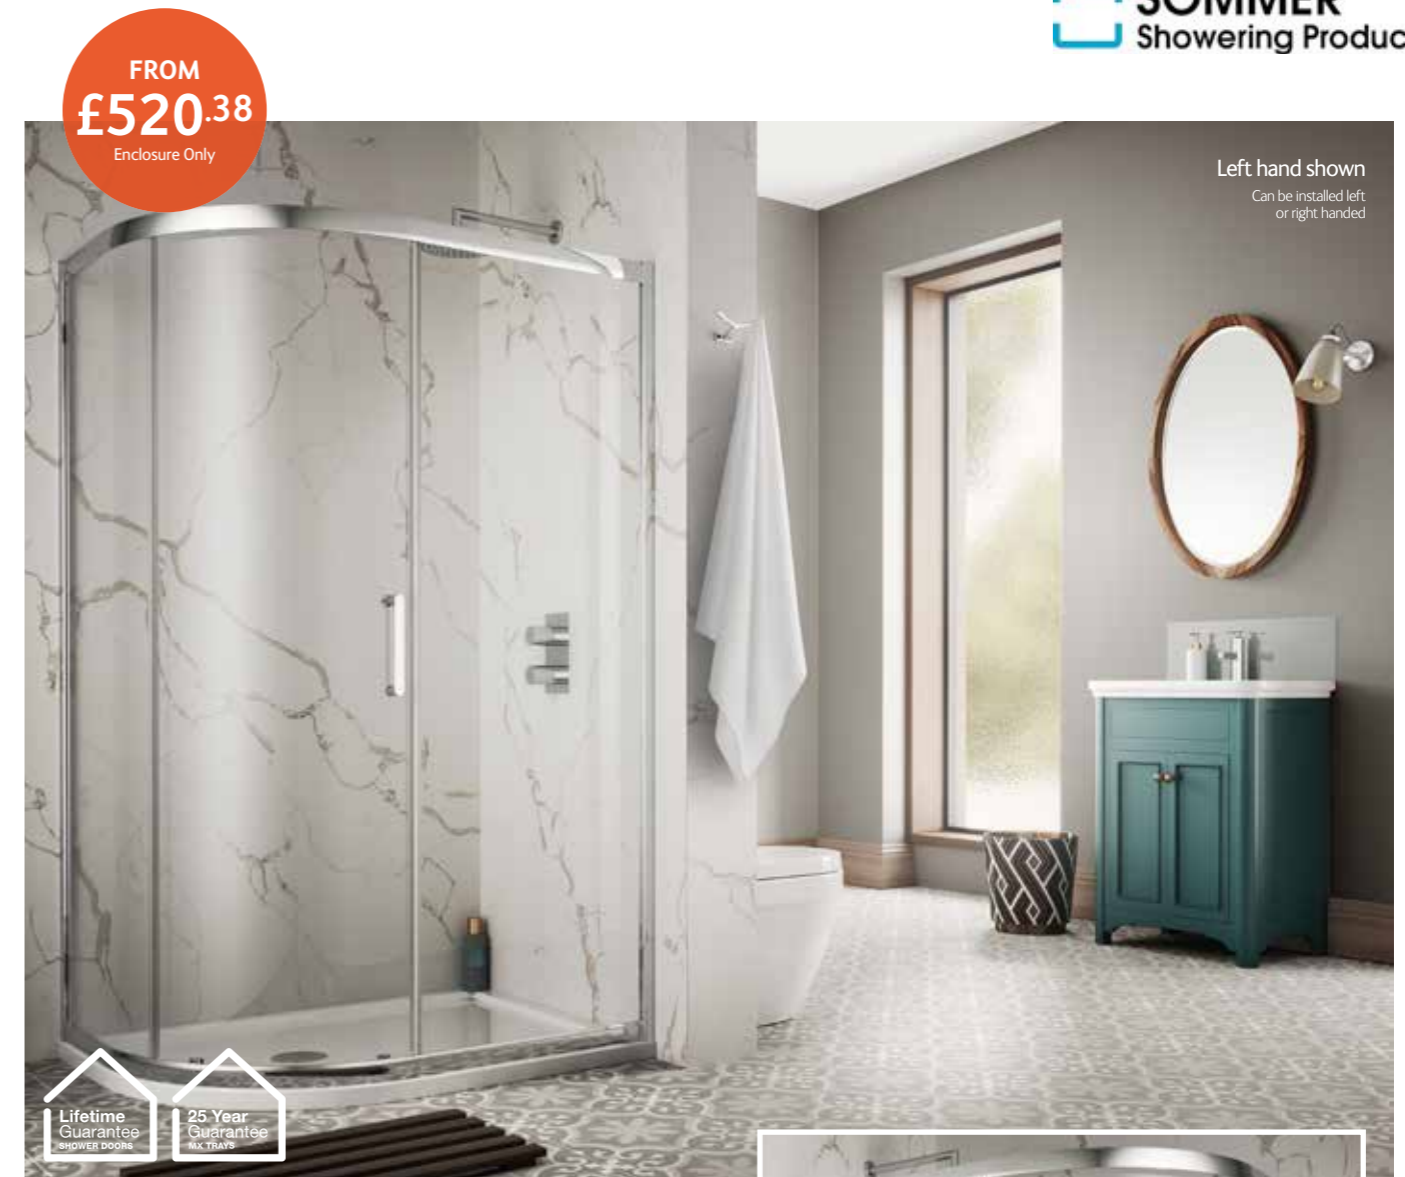

Single Door Offset Quadrant

8mm glass/1900mm high

	Single Door Offset Quadrant Enclosure	
	900 x 760mm	£520.38
	1000 x 800mm	£541.57
	1200 x 800mm	£593.45
	1200 x 900mm	£614.99
	Wall Extension profile (adds 20mm)	£35.92

	Offset Quadrant Shower Tray (40mm High)	
	Please specify left or right hand tray.	
	900 x 760mm	£130.43
	1000 x 800mm	£137.31
	1200 x 800mm	£164.68
	1200 x 900mm	£168.90
	90mm Waste included with every tray	
	Recommended Tray: MX Elements 40mm