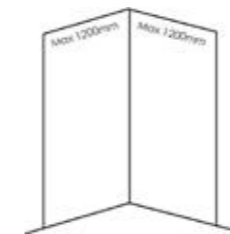

Pack A - Small Corner

Price Group 1	£561.00
Price Group 2	£706.20
Price Group 3	£763.99

Pack A - Small Corner

Perfect for shower enclosures up to 1200mm

Pack Includes:

- 2 x 1200mm Postformed Panels
- 2 tubes neutral BB complete
- 1 x tube colour match BB Complete Adhesive