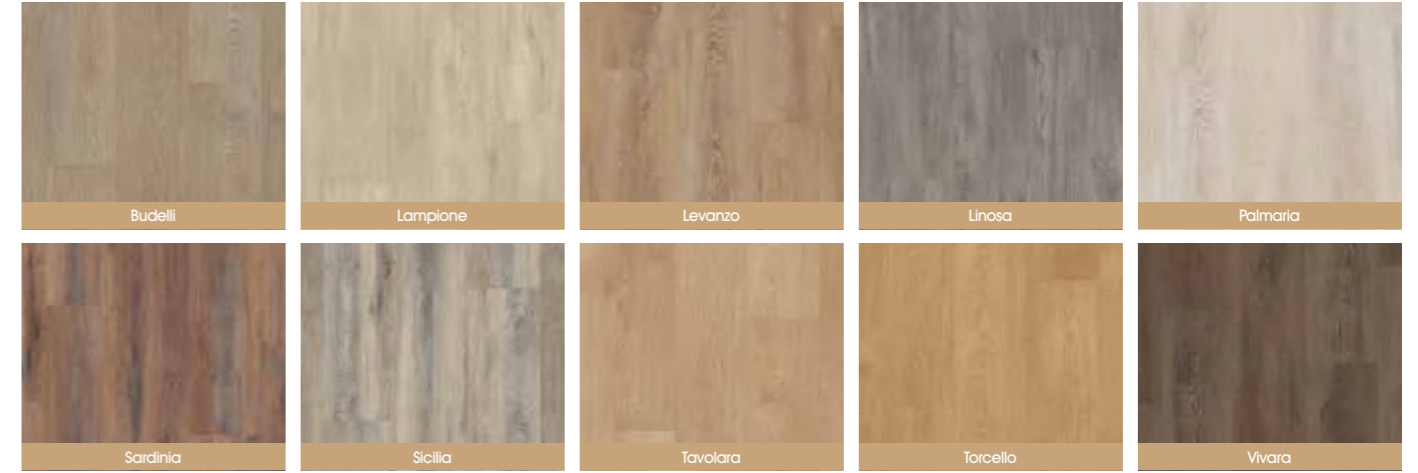

Wood Flooring Finishes

£168.00 per pack

Pack Coverage 3.15m² (1050 x 250mm planks)
£168.00 per pack (covers 3.15m²) = £53.33 per m² / 2 planks per pack