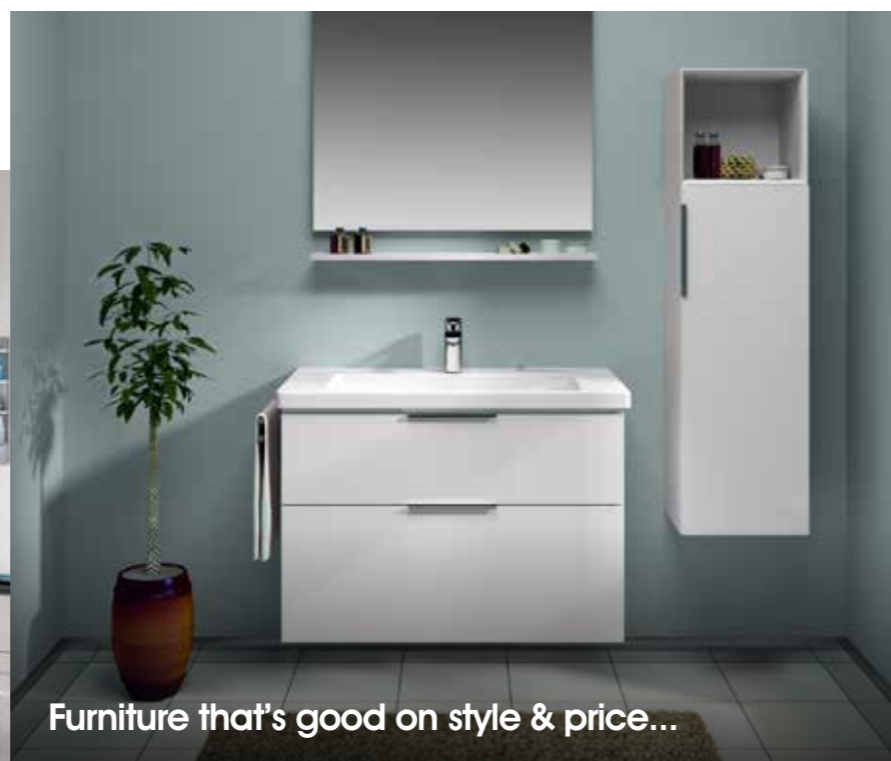

Fitted Furniture

Furniture that's good on style & price...

Features that bring quality to your bathroom...