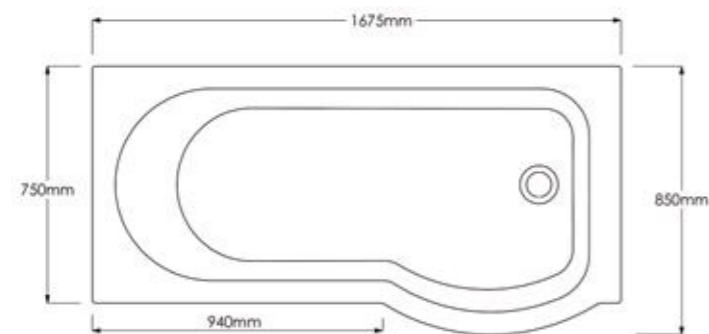

Sommer P Shaped Shower Bath

- 1700 x 850/700mm - Left Hand **£233.58**
- 1700 x 850/700mm - Right Hand **£233.58**
- P Curved Bath Screen 746 x 1470mm (732-752mm) with Chrome Knob Handle **£194.15**
- 1700 x 520h mm Front Panel **£102.48**
- 700 x 520h mm End Panel **£66.19**