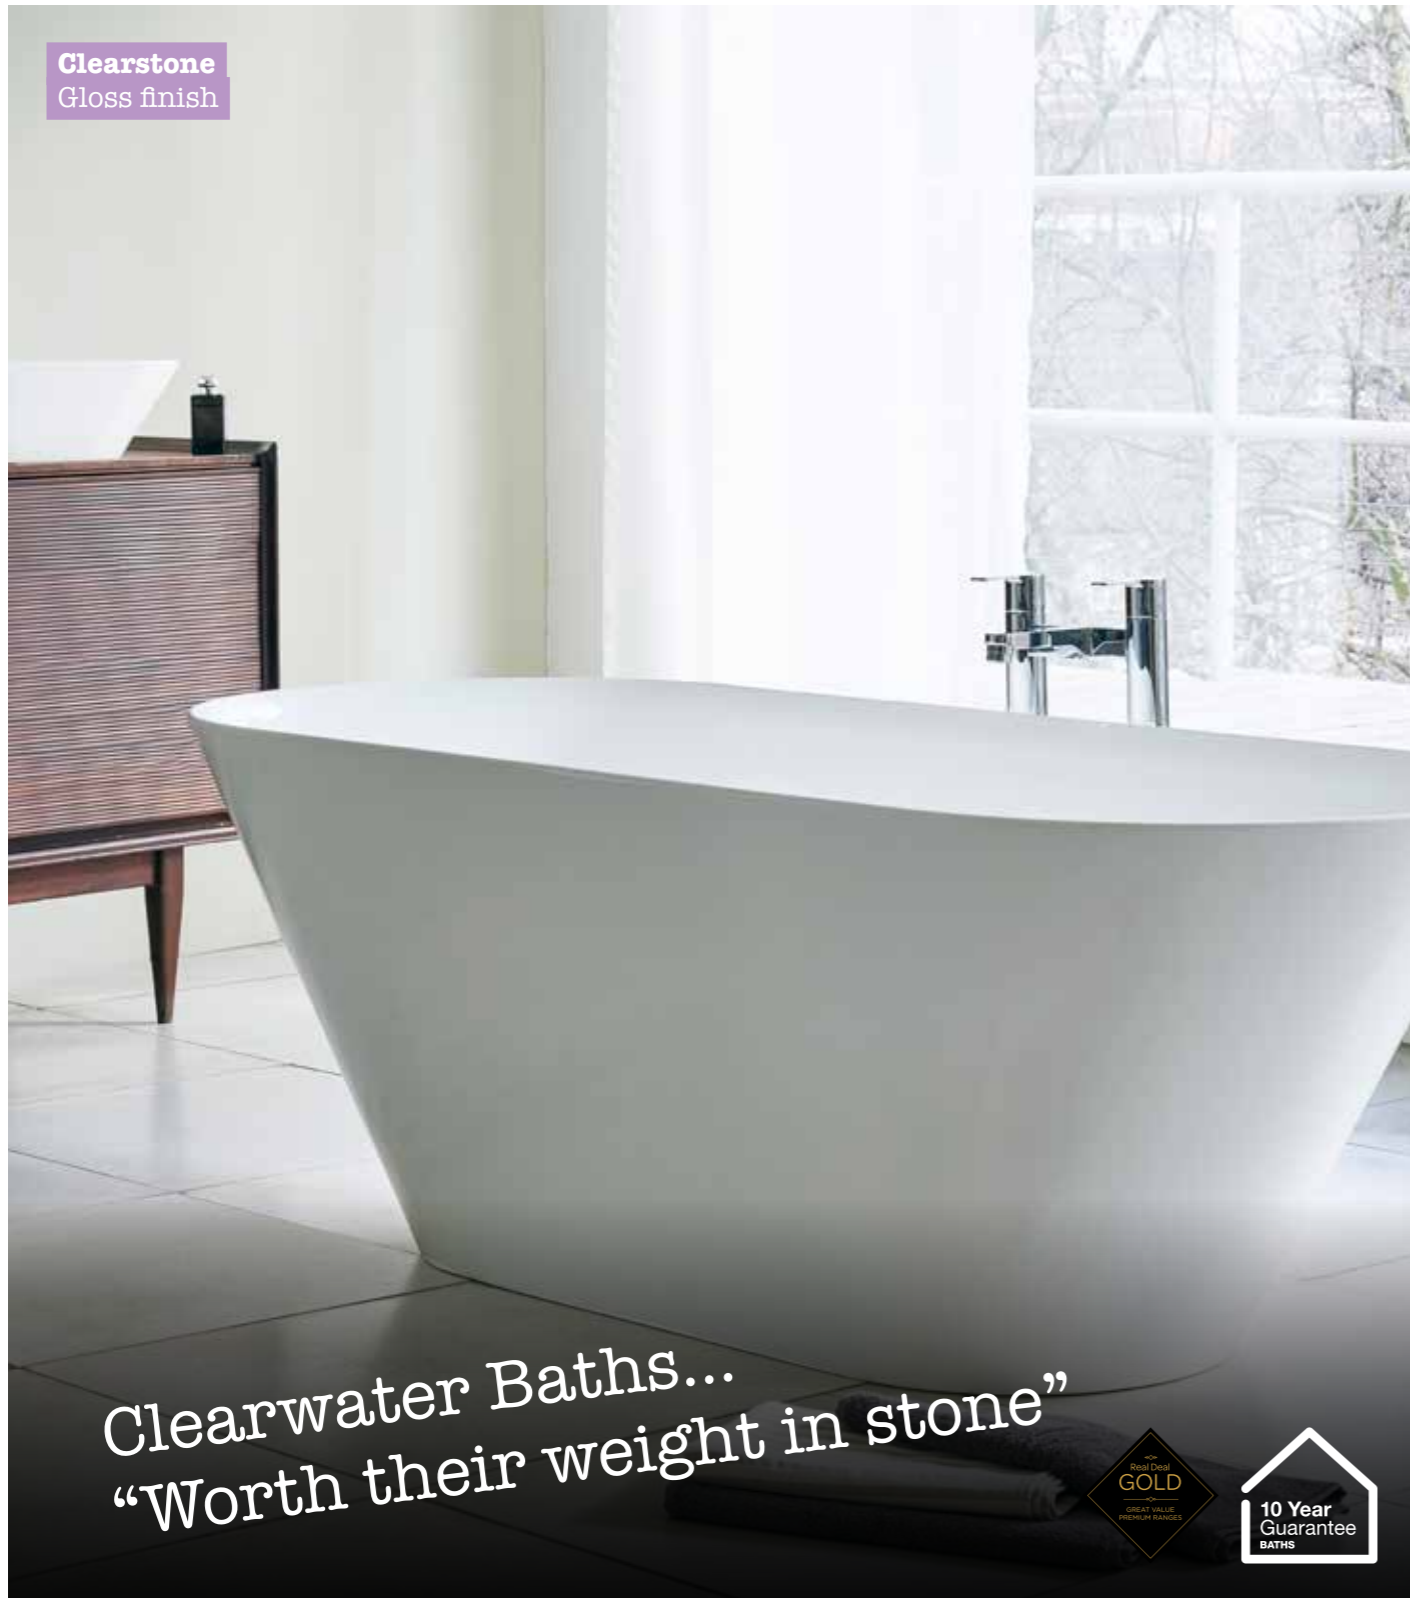

Freestanding Baths

Clearstone
Gloss finish

Clearwater Baths...
"Worth their weight in stone"

Sontuoso
1690 x 585h x 700mm **£2,399.00**

No tap holes - suitable for floor standing or wall hung taps only. No overflow.