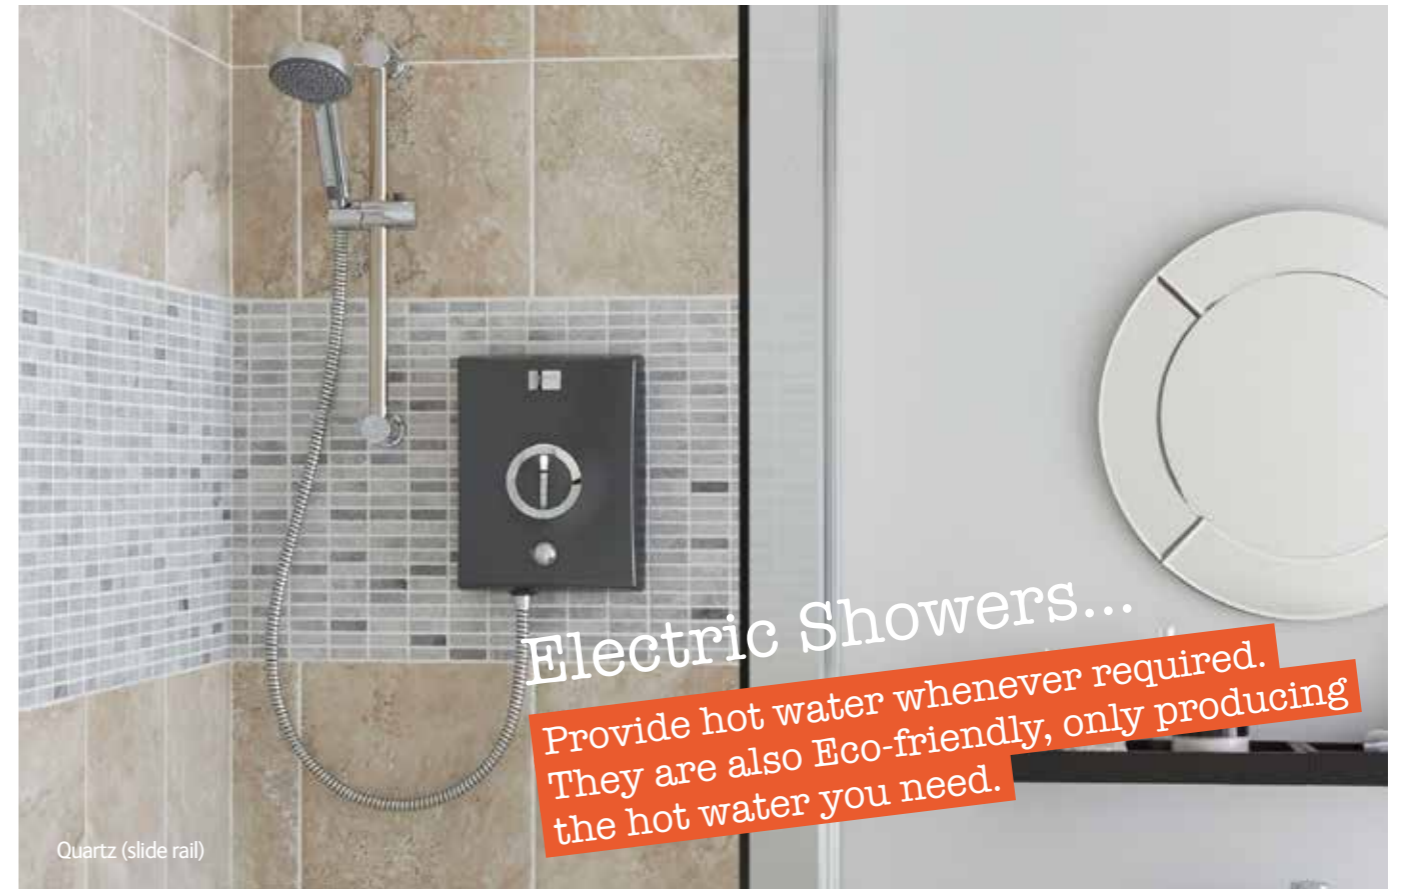

Electric Showers

Electric Showers...
Provide hot water whenever required. They are also Eco-friendly, only producing the hot water you need.

Quartz (Slide Rail)
Graphite/Chrome
Electric shower with slide rail, hose and handset
8.5KW **£363.29**
9.5KW **£423.96**
10.5KW **£467.76**

Quartz (Slide Rail)
Chrome
Electric shower with slide rail, hose and handset
8.5KW **£299.11**
9.5KW **£361.80**
10.5KW **£414.00**

Quartz (Slide Rail)
White/Chrome
Electric shower with slide rail, hose and handset
8.5KW **£272.21**
9.5KW **£324.60**