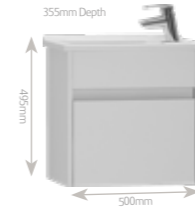

50cm Single Door Compact Vanity Unit and Basin
500mm(w) x 355mm(d) x 495mm(h)
Comprising unit and basin. One right hand tap hole.
Door can be fitted left or right hand.

Gloss White **£339.00**
Dark Oak **£339.00**