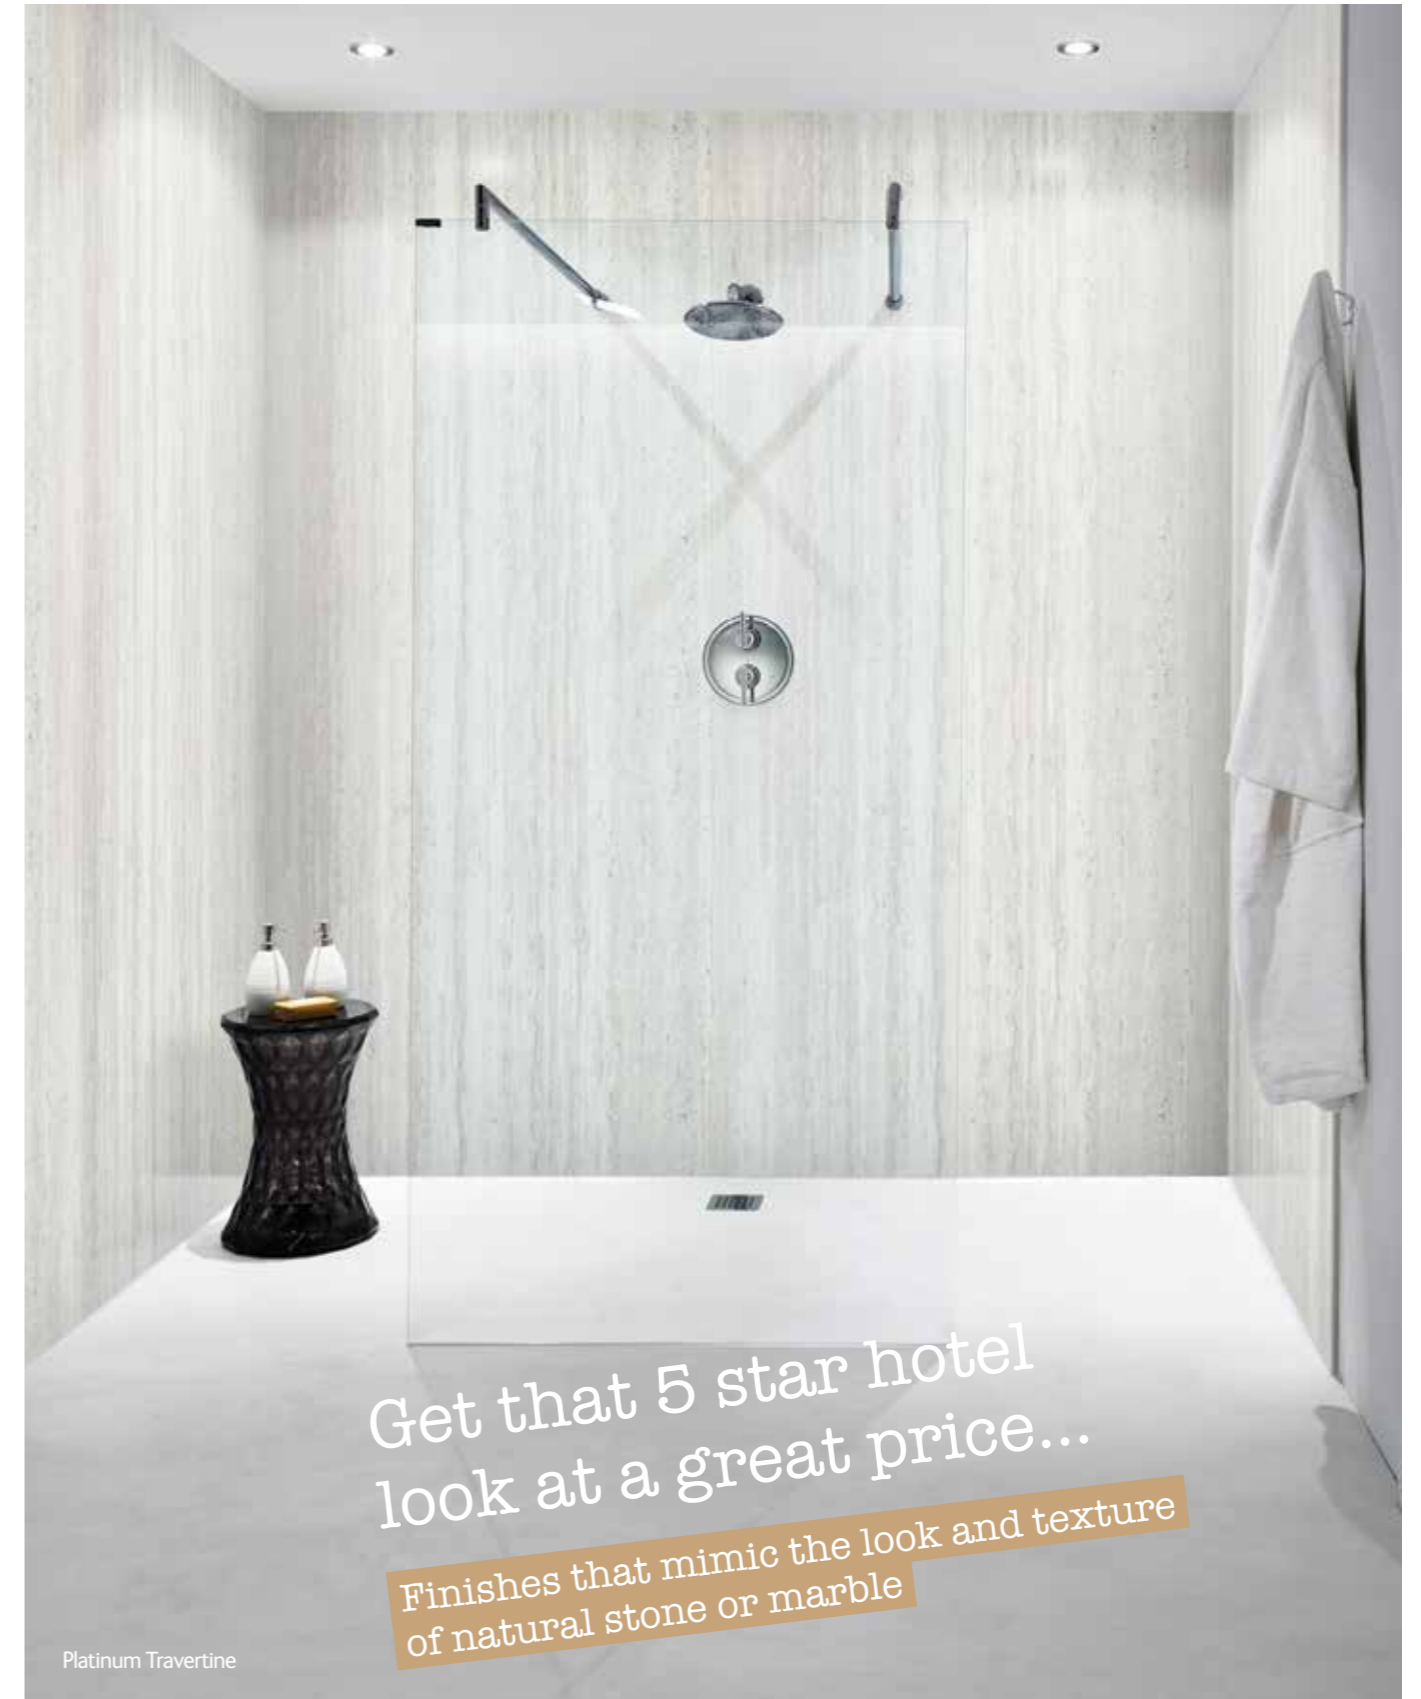

Nuance boards give you one surface with no grout, so it is far easier to clean and maintain than tiles.

Choose from many luxurious finish options that mimic the look and texture of natural stone and marble for that 5* Hotel look.

Soft Mazarino

100% Waterproof board with many uses...

- Wetroom
- Shower Enclosures
- Bath or shower bath
- Behind a washbasin or WC

Alabaster/Wildwood

Platinum Travertine

Decorative Waterproof Wall Board

How can you get a beautiful bathroom and save money?