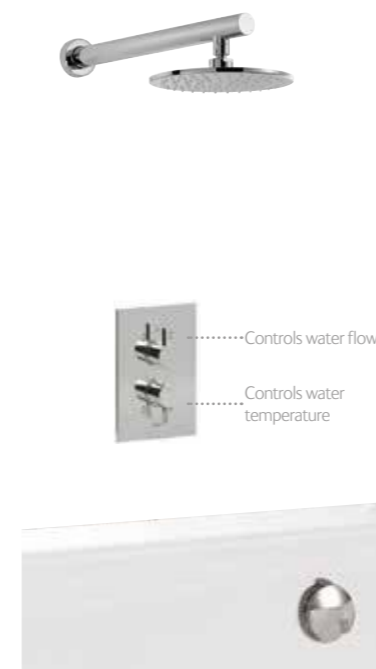

Harmonie Pack 5
Dual outlet valve with fixed head shower and bath filler **£986.00**
AB2217 Dual Outlet Valve
AB2403 Circular Wall Mounted Fixed Head
AB2455 Bath Overflow Filler & Sprung Plug Waste