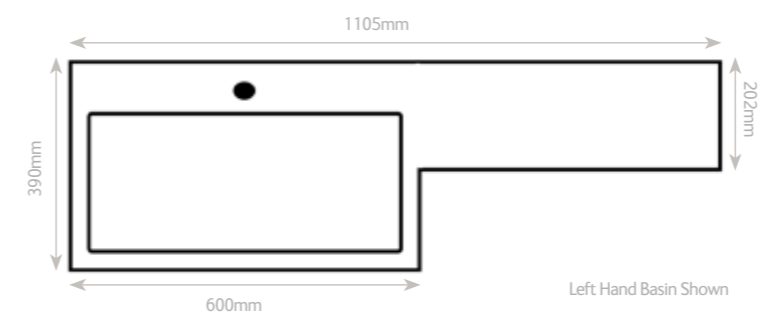

For matching mirrors
and cabinets
see page 21