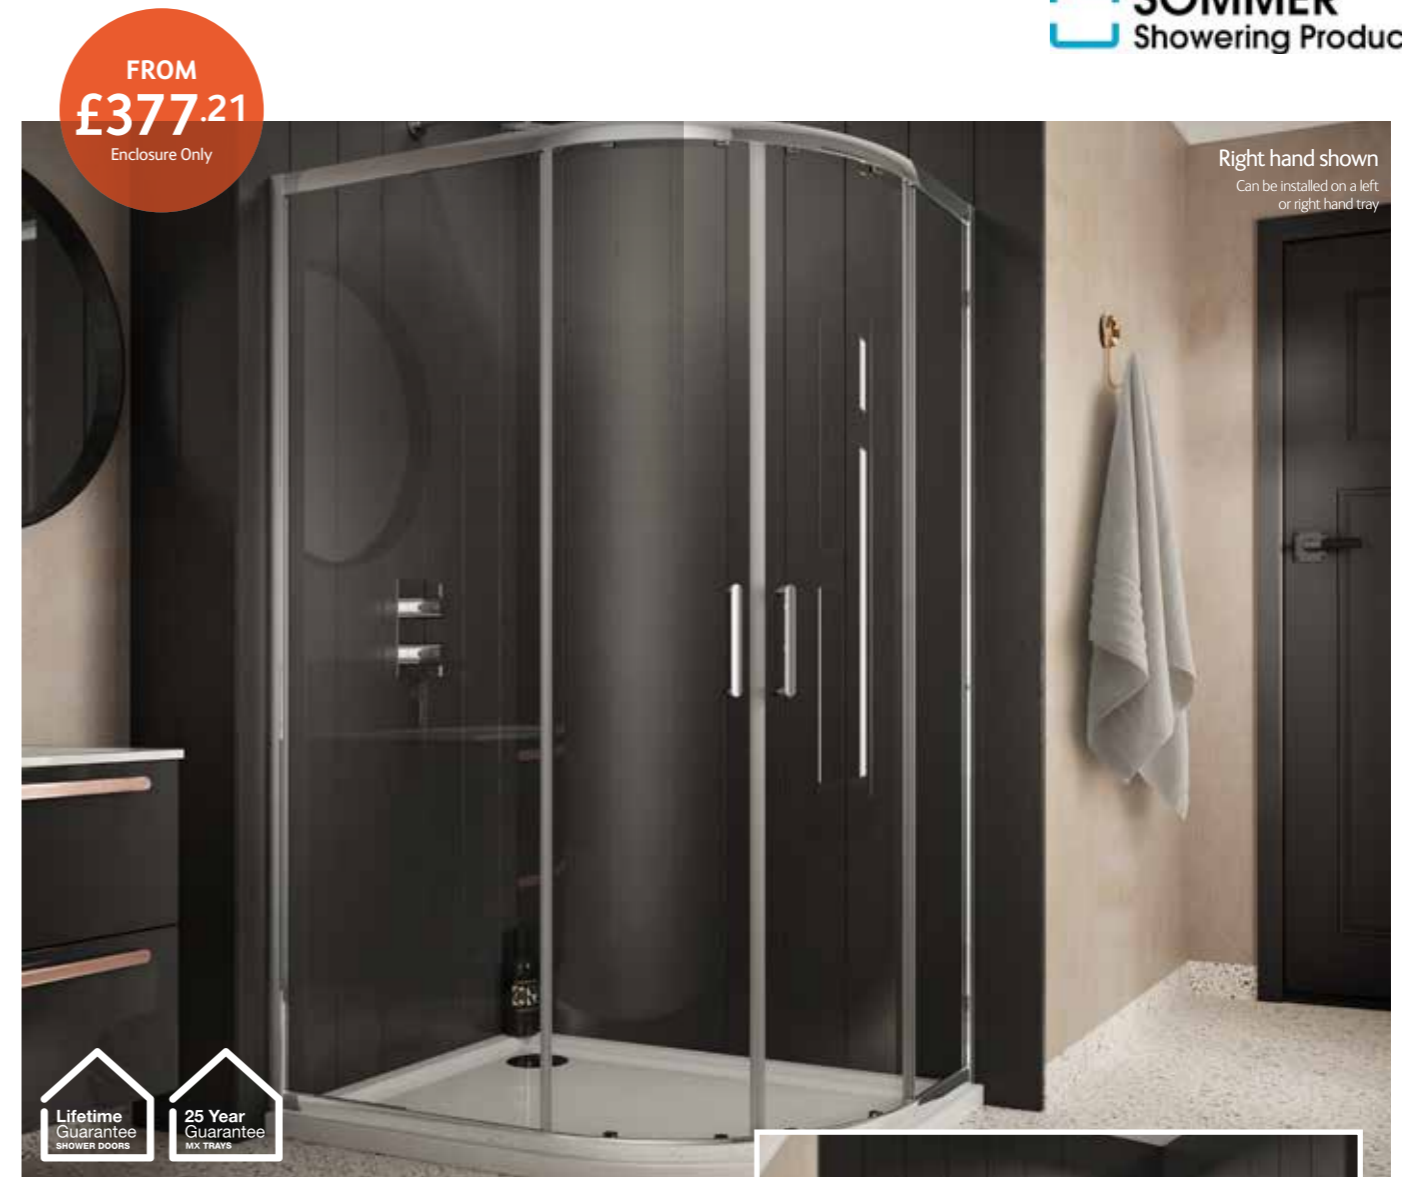

FROM
£377.21
Enclosure Only

Lifetime Guarantee SHOWER DOORS
25 Year Guarantee MX TRAYS

Double Door Offset Quadrant

6mm glass/1900mm high

Double Door Offset Quadrant Enclosure
900 x 760mm **£377.21**
1000 x 800mm **£411.14**
1200 x 800mm **£429.48**
1200 x 900mm **£436.64**
Concealing Strip (x2) **£36.59**

Offset Quadrant Shower Tray (40mm High)
Please specify left or right hand tray.
900 x 760mm **£130.43**
1000 x 800mm **£137.31**
1200 x 800mm **£164.68**
1200 x 900mm **£168.90**
90mm Waste included with every tray
Recommended Tray: MX Elements 40mm