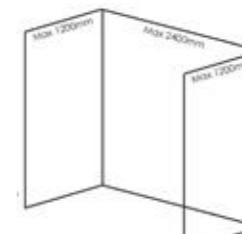

Pack F - Large Recess

Price Group 1	£1091.71
Price Group 2	£1382.11
Price Group 3	£1497.70

Pack F - Large Recess

Perfect for large shower enclosures, walk-ins up to 2400mm

Pack Includes:

- 2 x 1200mm Postformed Panels
- 2 x 1200mm tongue & groove panel
- 4 tubes neutral BB complete
- 1 x tube colour match BB Complete Adhesive