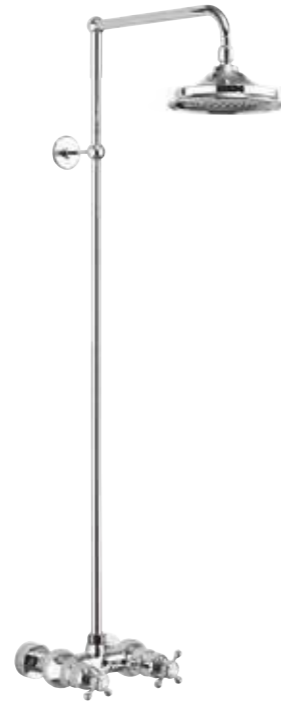

Avon Exposed
(Fixed Head with Handset)

Eden Exposed (Fixed Head)

Exposed thermostatic shower valve with rigid riser and 6" fixed head.

Eden Exposed	
White	£667.00
Black	£691.00

Dual control: 1 control for temperature and 1 control for water flow