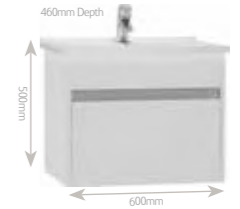

60cm Single Drawer Vanity Unit and Basin
600mm(w) x 460mm(d) x 500mm(h)
Comprising unit and basin. One tap hole.

Gloss White **£509.00**
Dark Oak **£509.00**