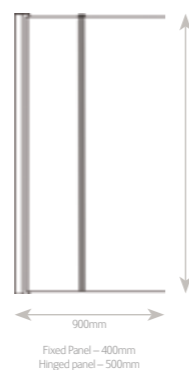

Extended Half Radius Bath Screen

Code	Dimensions	Price
SOB56	900 x 1500mm	£211.90

Extended Square Bath Screen

Code	Dimensions	Price
SOB57	900 x 1500mm	£209.82