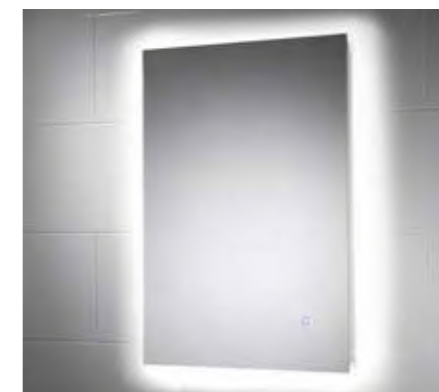

Serenity Duo
LED Backlit Mirror
Mains powered with touch sensor
500w x 700h x 40d mm **£223.55**
IP44/8.3W/240V/138 LEDs/Zone 2
LED backlights change colour by holding the sensor switch