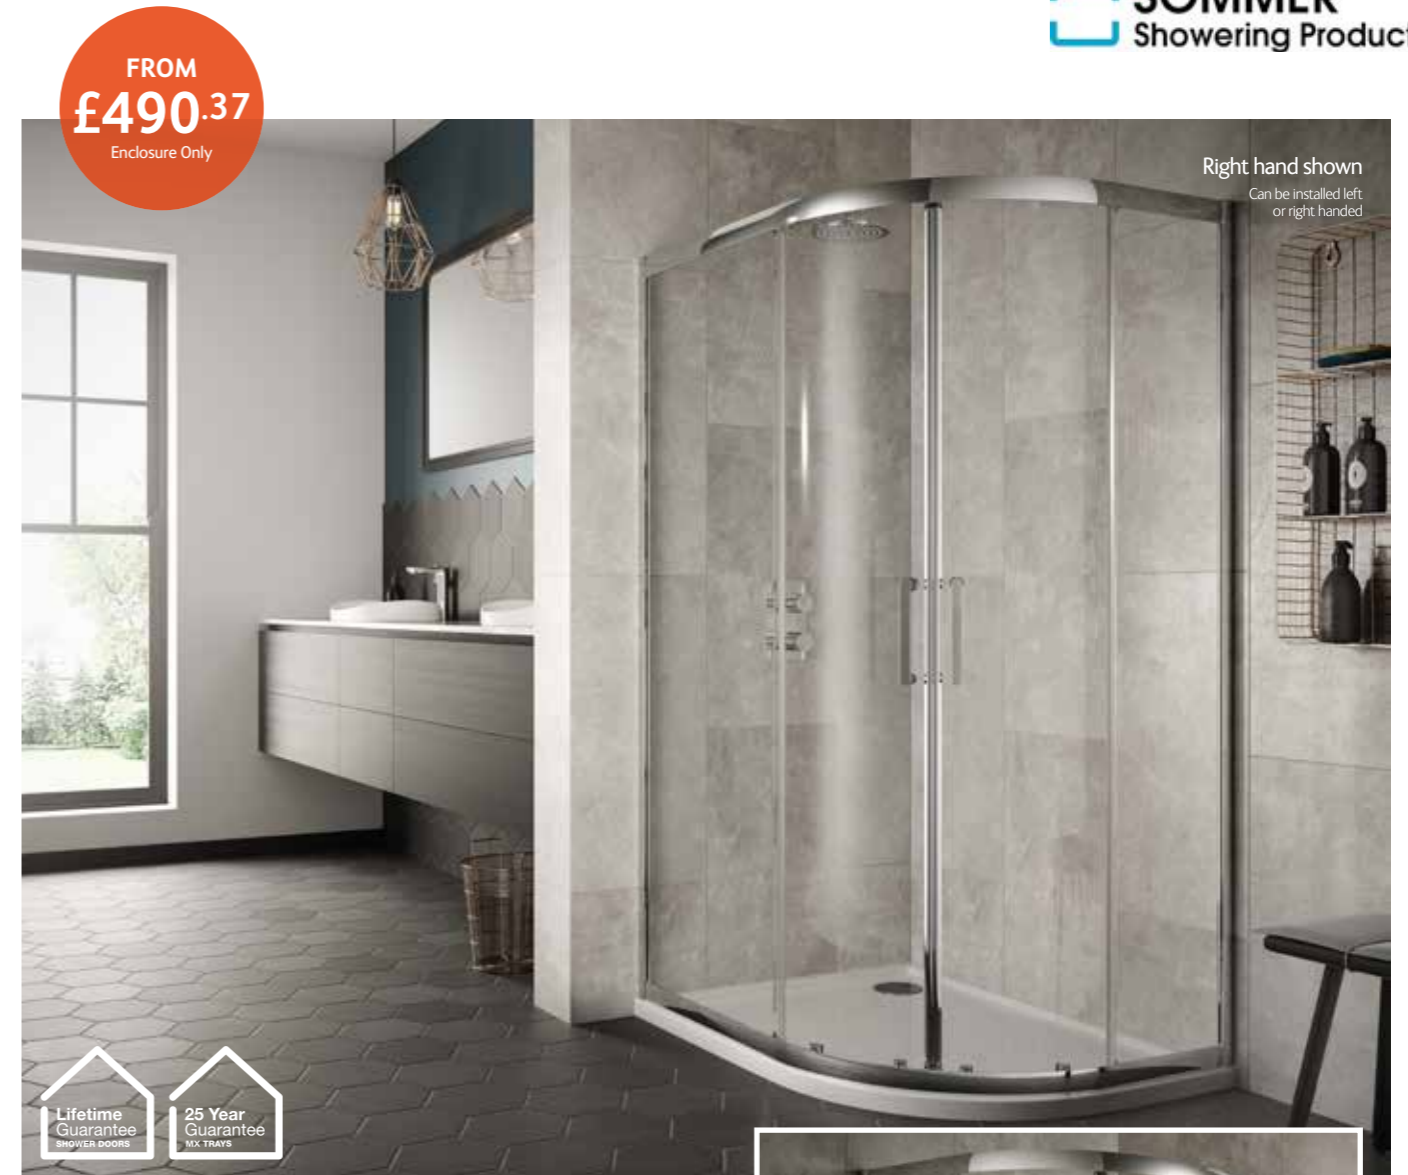

Double Door Offset Quadrant

8mm glass/1900mm high

Double Door Offset Quadrant Enclosure	
900 x 760mm	£490.37
1000 x 800mm	£534.48
1200 x 800mm	£558.34
1200 x 900mm	£567.64
Wall Extension profile (adds 20mm)	£35.92

Offset Quadrant Shower Tray (40mm High)	
800 x 800mm	£119.34
900 x 900mm	£131.63
90mm Waste included with every tray	
Recommended Tray: MX Elements 40mm