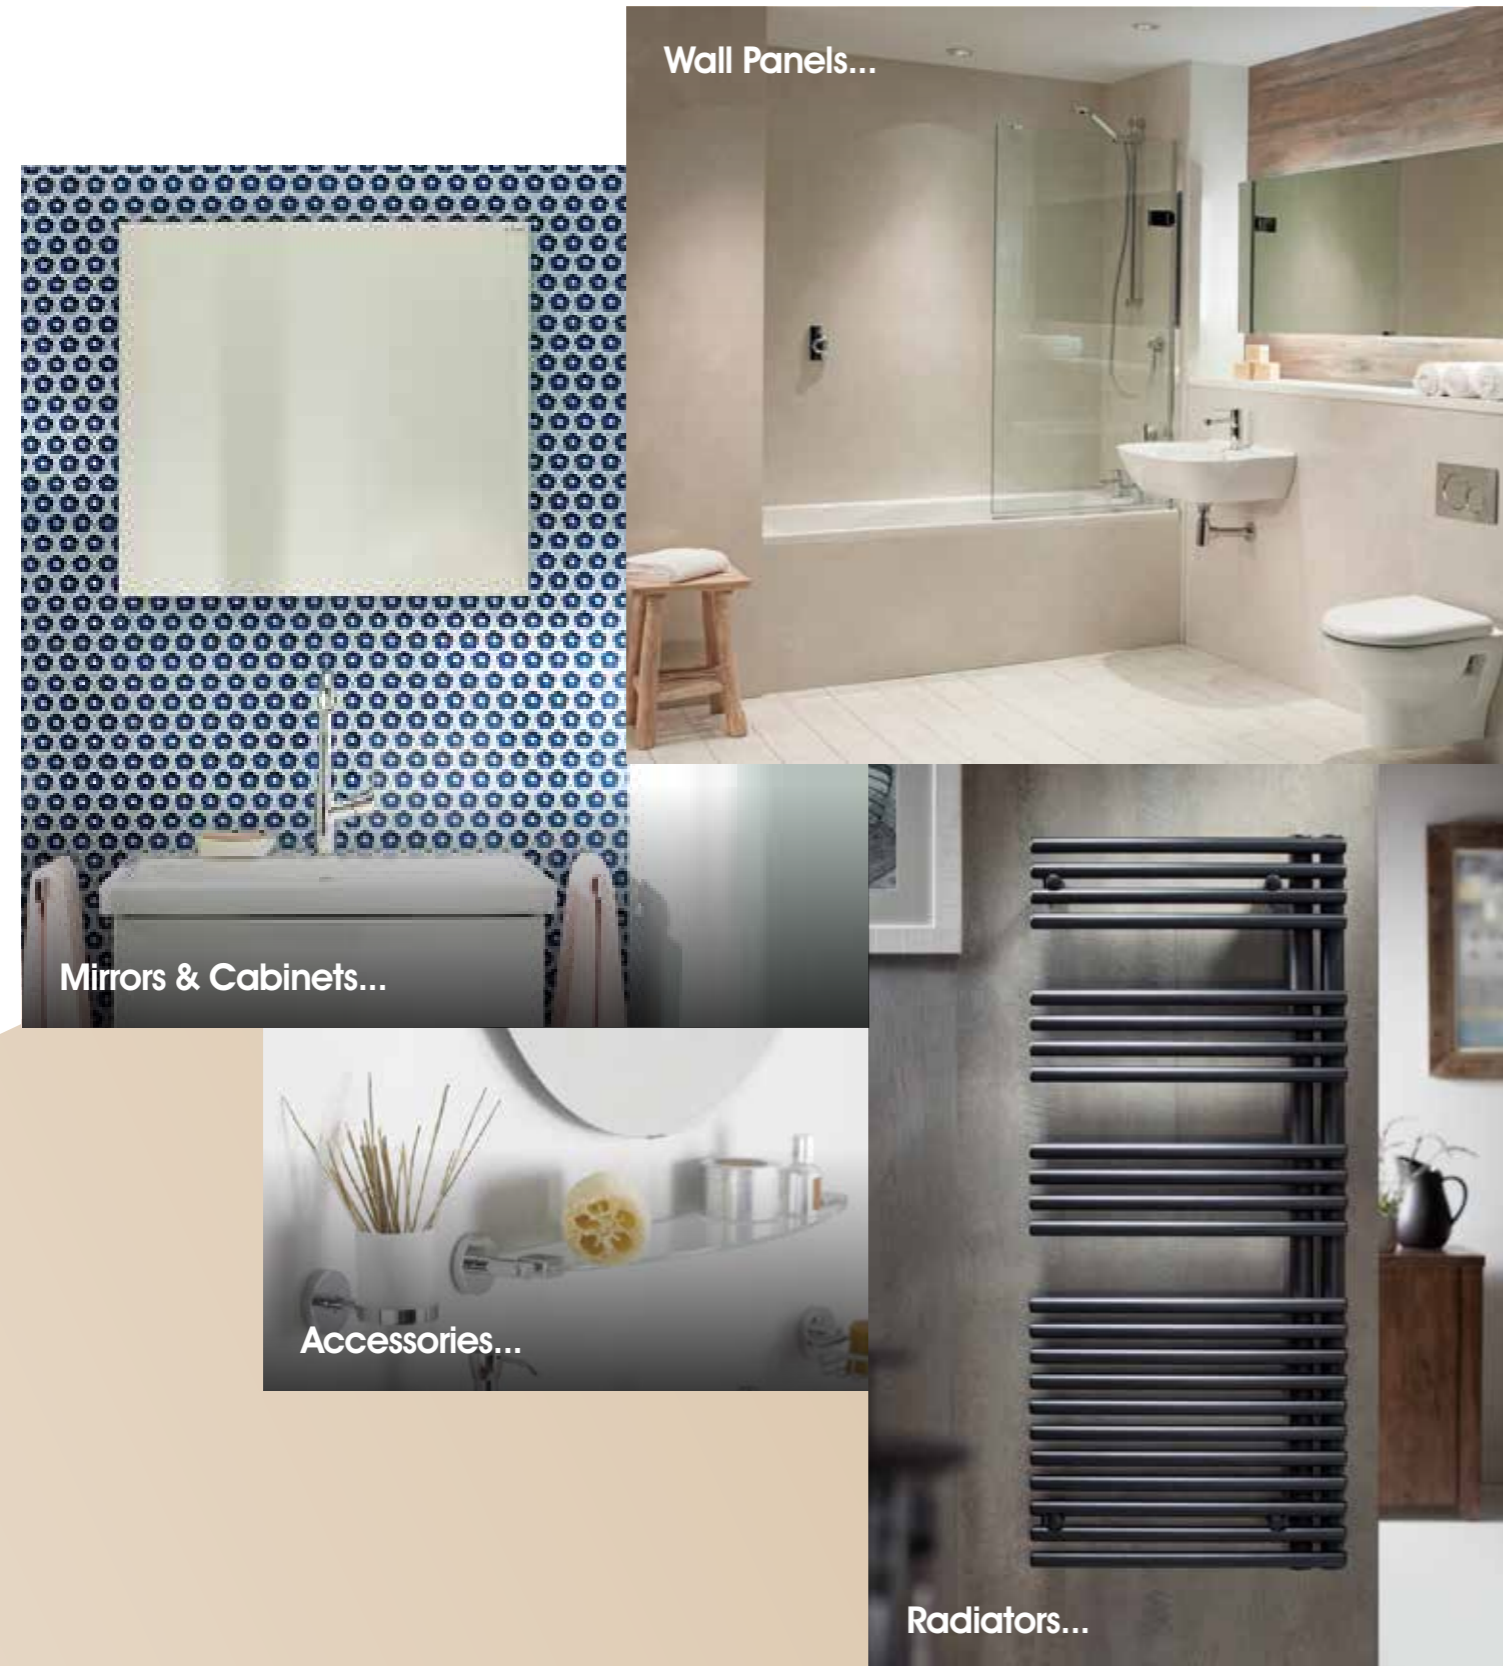

Finishing Touches

Set your bathroom apart for minimal expense...

The little things make such a difference, and those small touches and accessories can be the final additions that make your bathroom just right.

Our selection of high quality accessories are practical and reliable and designed to accentuate your bathroom's character. Add your own individuality from the selection of wall panels, radiators, mirrors, underfloor heating and accessories, and finish your bathroom off the way you want.

Three outstanding reasons for you to choose Real Deal finishing touches:

1. Get personal - Add that extra bit of individuality to your bathroom
2. High quality, reputable accessories that enhance the overall look and functionality of your bathroom
3. Give your bathroom the designer look you want, at a fantastic low price

the real DEAL