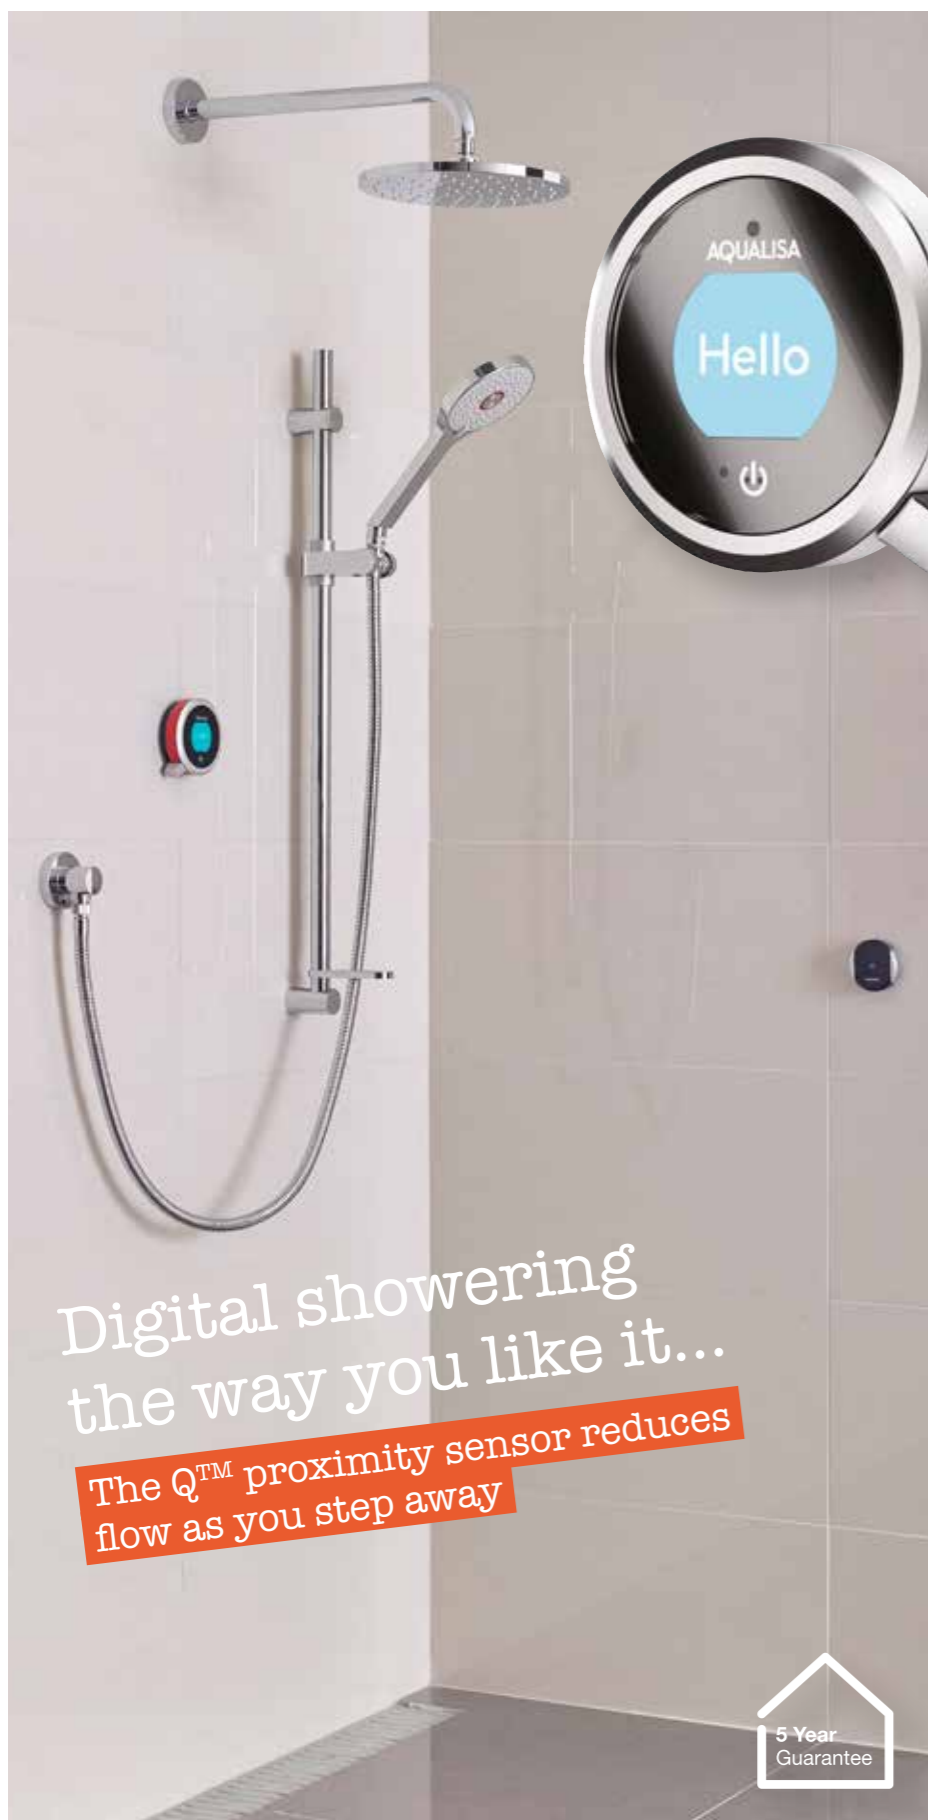

Quartz Divert Exposed Shower/Bath
 Digital shower valve with slide rail kit, multimode handset & hose. Divert function to overflow bath filler

Standard (HP/Combi)	£1,084.00
Pumped (Gravity)	£1,194.00

Digital Remote

You can turn your shower on without having to reach inside the shower. You can even choose to locate a wired remote switch in another room

Quartz Remote
 Wired - 10m cable £100.00

Quartz Divert Remote
 Wired - 10m cable £100.00

Showers

Digital showering just got smart

Digital showering has heralded a new generation of bathroom technology, and it's only getting smarter.

Featuring one touch control, lights indicate when your exact chosen temperature is reached. Imagine that - no more fussing with the controls to get temperature and flow rate right. Q™ Smart also features pre-set experiences which remember exactly how each member of your family likes their shower - everyone's shower is just right every time.