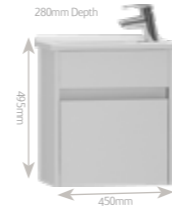

45cm Single Door Compact Vanity Unit and Basin
450mm(w) x 280mm(d) x 495mm(h)
Comprising unit and basin. One right hand tap hole.
Door can be fitted left or right hand.

Gloss White **£318.00**
Dark Oak **£318.00**