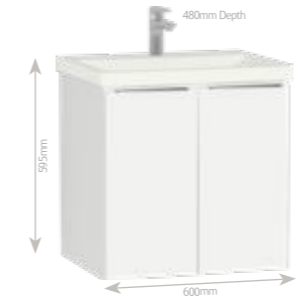

FROM
£478.00
60cm 2 Door Unit
& Basin

Two Finish Options

Gloss White

Dark Oak

Get the designer look for less...

60cm Double Door Washbasin Unit & Basin
Comprising of unit and basin, with one tap hole.

White	£478.00
Dark Oak	£478.00
LED Lighting	£112.00