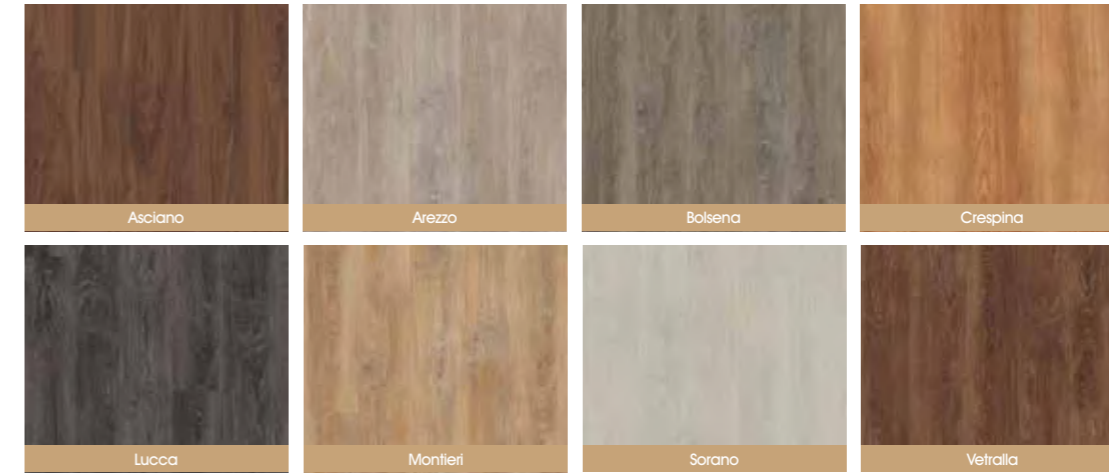

Stone Flooring Finishes

£84.00 per pack

Pack Coverage 1.842m² (600 x 307mm tiles)
£84.00 per pack (covers 1.842m²) = £45.60 per m² /10 tiles per pack