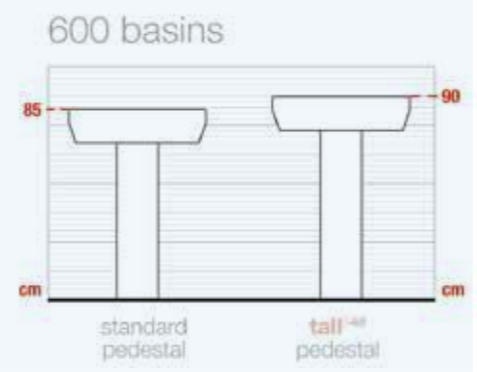

ONLY
£798.00

Curve 600mm washbasin with tall pedestal, tall close coupled WC and seat

For many it's easier getting off a tall loo

No more stooping over a basin!

Could tall sanitaryware benefit you?

In Europe the height of an average male has increased by 15cm in the past 130 years. The average knee height has increased by an estimated 6cm, therefore Britton have created a range that's 6cm taller than average sanitaryware.

Higher sanitaryware not only helps taller people, but also if you're older or have any other specific needs. It's far easier getting on or off a loo that's 48cm high rather than one that's 42cm. Tall sanitaryware can be mixed with standard height sanitaryware to suit your needs.

Curve Washbasin with Tall Pedestal (1 tap hole)
500 x 500mm **£160.00**
600 x 450mm **£150.00**
Tall Pedestal **£119.00**
Chrome Overflow Ring **£9.00**

Cube Washbasin with Tall Pedestal (1 tap hole)
500 x 500mm **£170.00**
600 x 450mm **£180.00**
Tall Pedestal **£119.00**
Chrome Overflow Ring **£9.00**

Fine Washbasin with Tall Pedestal (1 tap hole)
500 x 500mm **£220.00**
600 x 450mm **£220.00**
Tall Pedestal **£119.00**
Chrome Overflow Ring **£9.00**

Rimless Sphere Comfort Raised Height WC
375 x 865h x 700mm
Close Coupled WC Pan, Cistern & Soft Close Seat **£529.00**

Tall Close Coupled WC - Standard Cistern
360 x 910h x 650mm - 6/3 litre dual flush
Close Coupled WC Pan, Cistern & Soft Close Seat **£529.00**
WC available in closed back only - ask in store for details.

Tall Close Coupled WC - One Piece Cistern
360 x 910h x 650mm - 6/3 litre dual flush
Close Coupled WC Pan, Cistern & Soft Close Seat **£599.00**
WC available in closed back only - ask in store for details.

Tall Back to Wall WC
360 x 480h x 520mm - 6/3 litre dual flush
Tall Back to Wall Pan & Soft Close Seat **£349.00**
You will require a concealed cistern for your WC. See page 219.