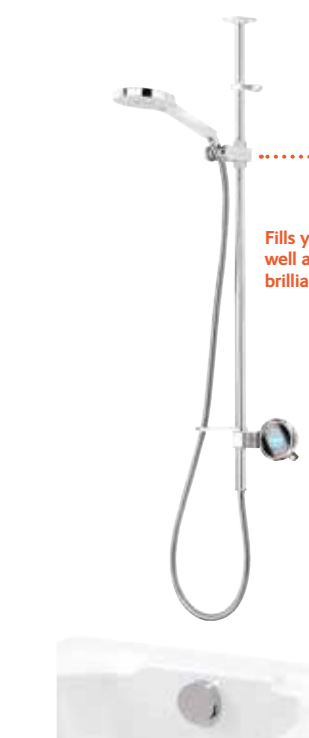

Fills your bath as well as being a brilliant shower

Q™ Smart Divert Wall Mounted Exposed Shower/Bath
Smart shower valve with slide rail kit, multimode handset & hose. Divert function to overflow bath filler

Standard (HP/Combi)	£1,300.00
Pumped (Gravity)	£1,385.00