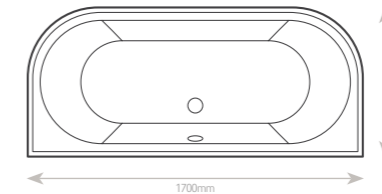

Clearstone
Gloss finish
Vicenza Grande
1800 x 570h x 800mm **£2,699.00**
Vicenza Petite
1524 x 570h x 800mm **£2,599.00**