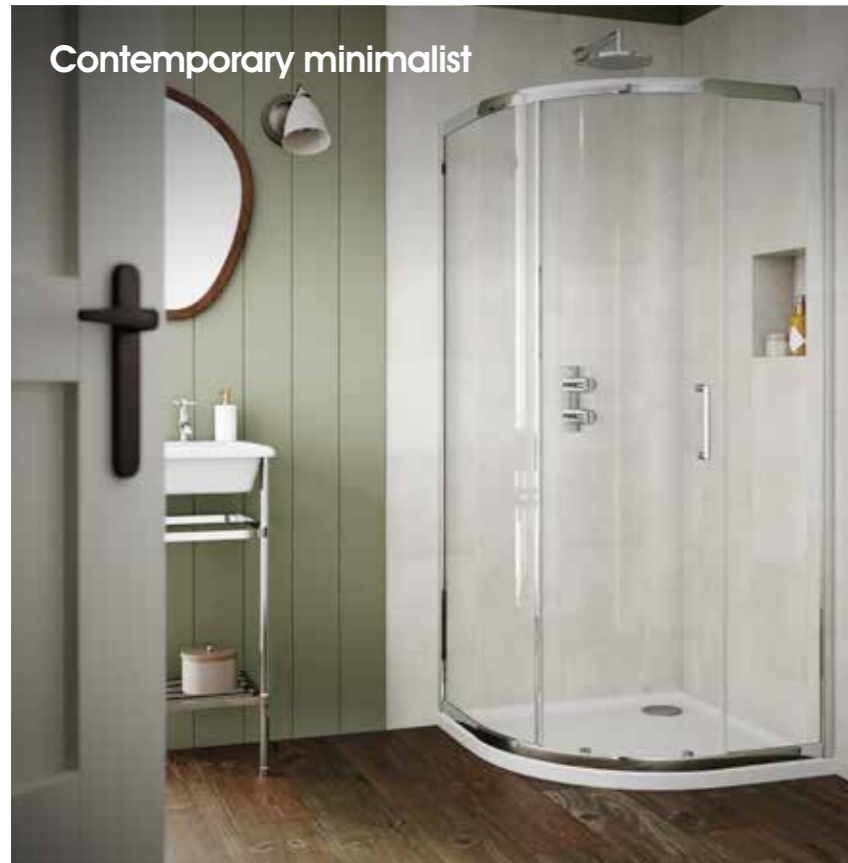

Vanity Basin	£169.00
--------------	---------

Framed Mirror

400mm	£104.00
500mm	£111.00
600mm	£121.00

Bath Panels
Available in Earl Grey, Graphite and Ivory

1700mm front panel	£209.00
1800mm front panel	£226.00
700mm end panel	£104.00
760mm end panel	£107.00
800mm end panel	£110.00

Three Finish Options

Guaranteed style, durability and value...

There's a showering solution for every bathroom.

Offering a wide range of high specification enclosures that are first rate in performance, durability and style, there really is a showering solution for every bathroom size and every bathroom budget in this collection.