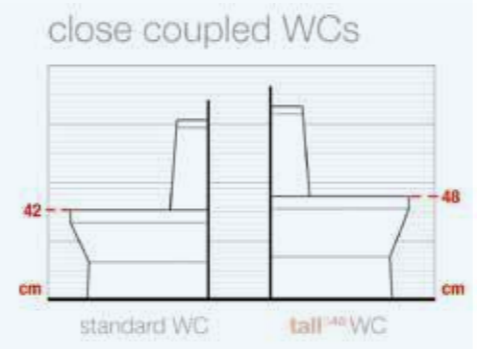

Curve Washbasin with Tall Pedestal (1 tap hole)
500 x 500mm **£160.00**
600 x 450mm **£150.00**
Tall Pedestal **£119.00**
Chrome Overflow Ring **£9.00**