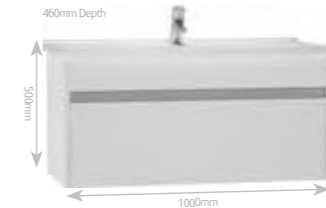

100cm Single Drawer Vanity Unit and Basin
1000mm(w) x 460mm(d) x 500mm(h)
Comprising unit and basin. One tap hole.

Gloss White **£679.00**
Dark Oak **£679.00**