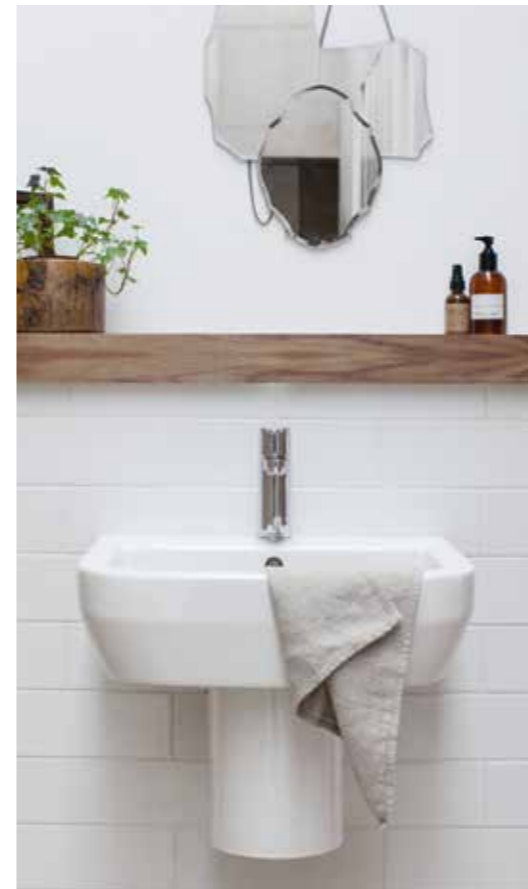

Washbasins (1 tap hole)

500 x 400mm	£160.00
600 x 450mm	£150.00
Pedestal	£89.00
Semi Pedestal	£89.00
Chrome Overflow Ring	£9.00

Semi Recessed Washbasin (1 Tap Hole)

550 x 450mm	£150.00
Chrome Overflow Ring	£9.00