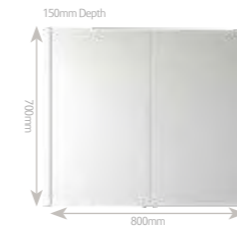

Two Door Mirrored Cabinet
800mm(w) x 150mm(d) x 700mm(h)

Gloss White **£285.00**
Dark Oak **£285.00**