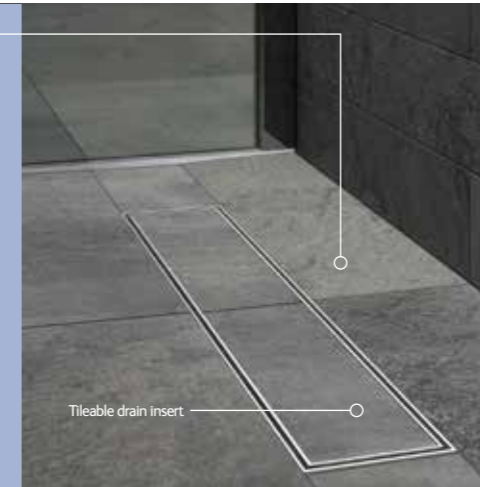

Floor4ma Shower Deck Kit

With a tileable surface and built-in fall to the waste, it's the perfect base for your wetroom or shower area.