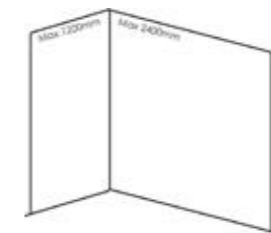

Pack C - Large Corner

Price Group 1	£826.36
Price Group 2	£1044.16
Price Group 3	£1130.84

Pack C - Large Corner

Perfect for large shower enclosures, walk-ins or baths up to 2400mm

Pack Includes:

- 2 x 1200mm Postformed Panels
- 1 x 1200mm tongue & groove panel
- 3 tubes neutral BB complete
- 1 x tube colour match BB Complete Adhesive