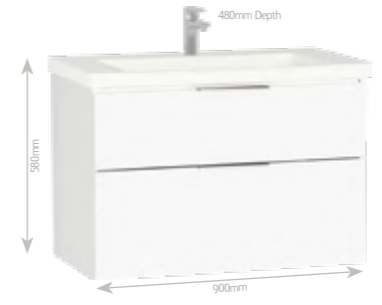

FROM
£478.00
60cm 2 Door Unit
& Basin

Two Finish Options

Gloss White

Dark Oak

Get the designer look for less...

60cm Double Door Washbasin Unit & Basin
Comprising of unit and basin, with one tap hole.

White	£478.00
Dark Oak	£478.00
LED Lighting	£112.00