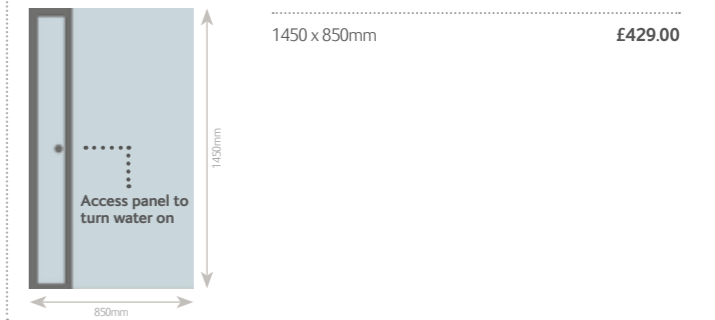

3M coating keeps your screen clean for longer

Hinged Bath Screen with Access Panel

1450 x 850mm
£429.00

Quality Specifications

- 6mm safety glass
- All Cleargreen bathscreens feature a **3M** coating which keeps your screen clean for longer
- 3M easy clean coating