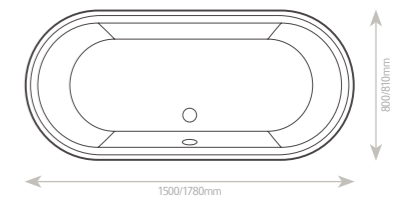

Freestanding Baths

No tap holes - suitable for floor standing or wall hung taps only. No overflow.