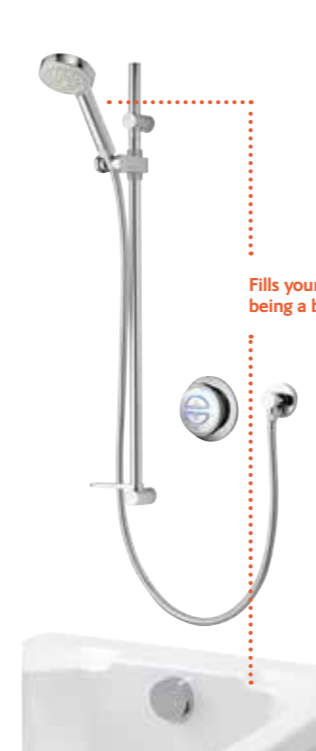

Standard (HP/Combi)	£839.00
Pumped (Gravity)	£949.00

Quartz Concealed Shower
 Digital shower valve with fixed head

Standard (HP/Combi)	£839.00
Pumped (Gravity)	£949.00

Quartz Exposed Shower
 Digital shower valve with slide rail kit, multimode handset and hose

Standard (HP/Combi)	£909.00
Pumped (Gravity)	£999.00

Quartz Divert Concealed Shower
 Digital shower valve with slide rail kit, multimode handset & hose. Divert function to fixed head

Standard (HP/Combi)	£1,084.00
Pumped (Gravity)	£1,194.00