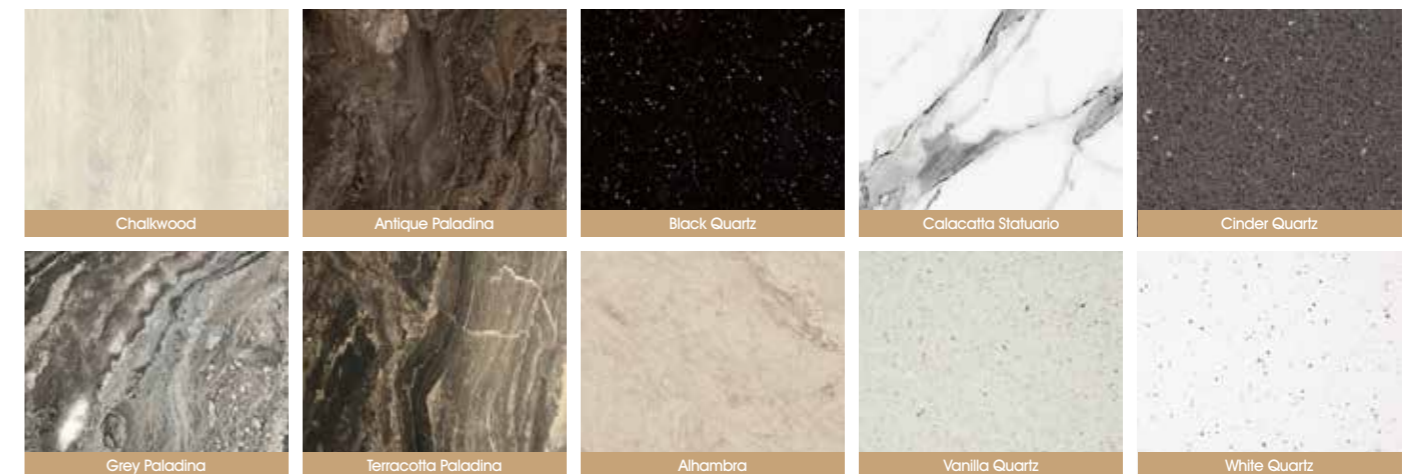

Price Group 3 Finishes For Prices See Next page