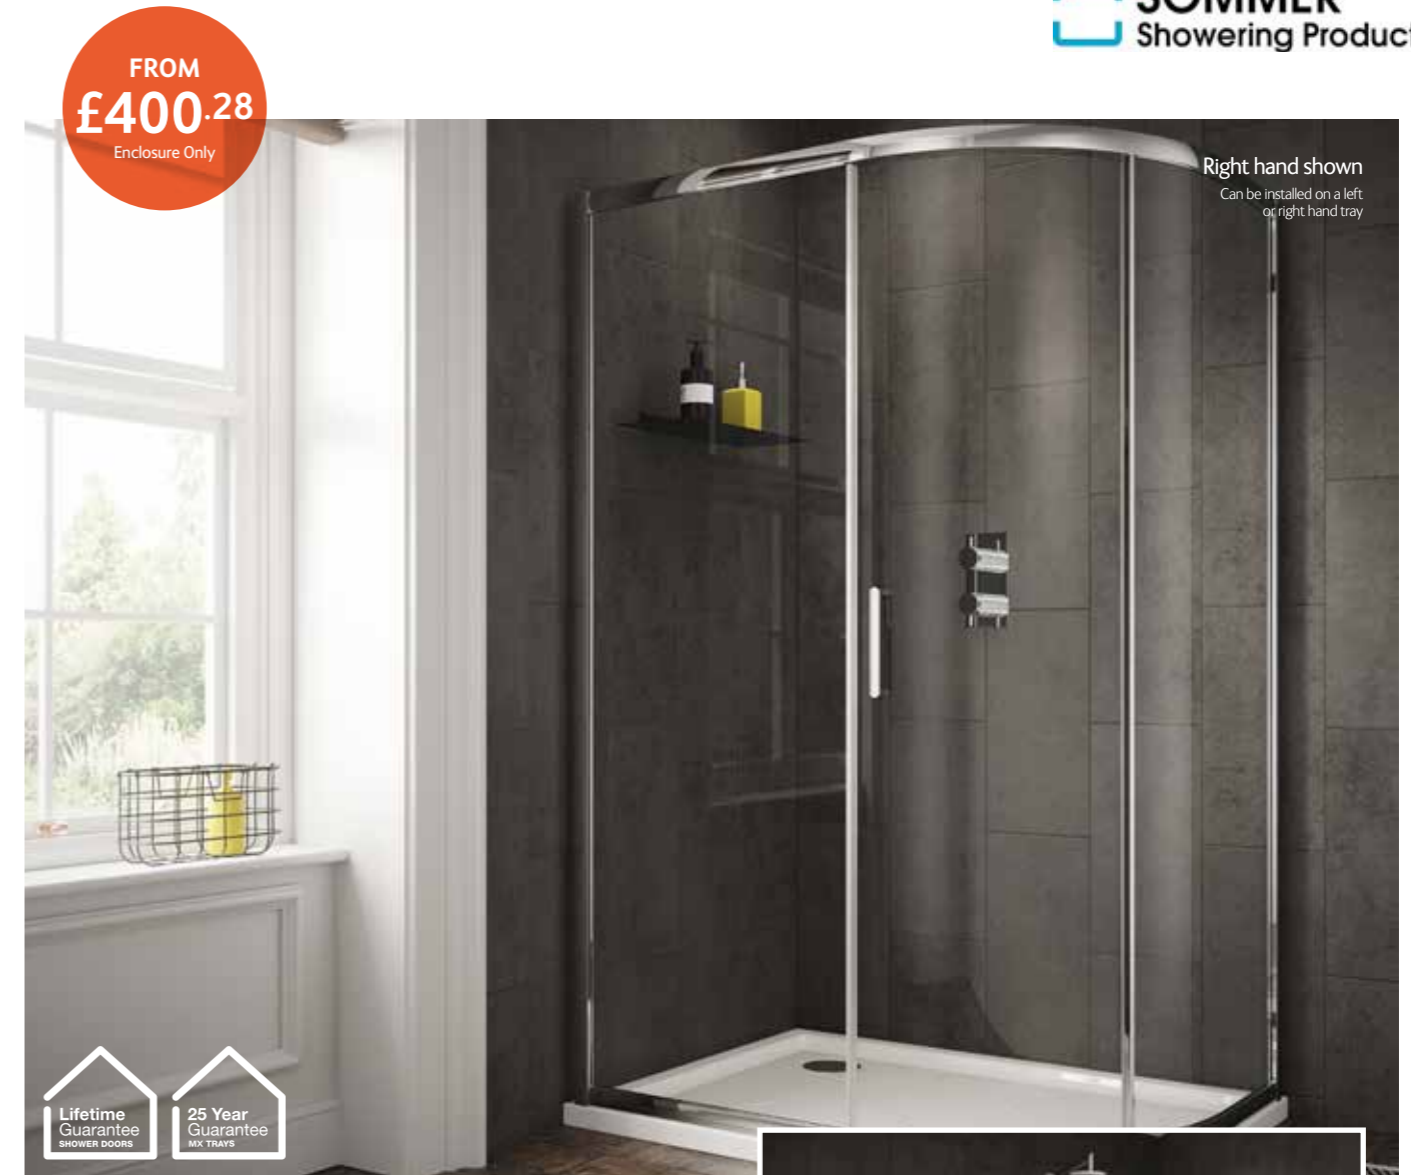

FROM
£400.28
Enclosure Only

Lifetime Guarantee
SHOWER DOORS

25 Year Guarantee
MX TRAYS

Single Door Offset Quadrant

6mm glass/1900mm high

Single Door Offset Quadrant Enclosure	
900 x 760mm	£400.28
1000 x 800mm	£416.59
1200 x 800mm	£456.58
1200 x 900mm	£473.06
Concealing Strip (x2)	£36.59

Offset Quadrant Shower Tray (40mm High)	
Please specify left or right hand tray.	
900 x 760mm	£130.43
1000 x 800mm	£137.32
1200 x 800mm	£164.69
1200 x 900mm	£168.80
90mm Waste included with every tray	
Recommended Tray: MX Elements 40mm