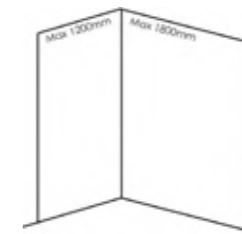

Pack B - Medium Corner

Price Group 1	£704.62
Price Group 2	£882.60
Price Group 3	£959.16

Pack B - Medium Corner

Perfect for shower enclosures, walk-ins or baths up to 1800mm

Pack Includes:

- 2 x 1200mm Postformed Panel
- 1 x 600mm tongue & groove panel
- 3 tubes neutral BB complete
- 1 x tube colour match BB Complete Adhesive