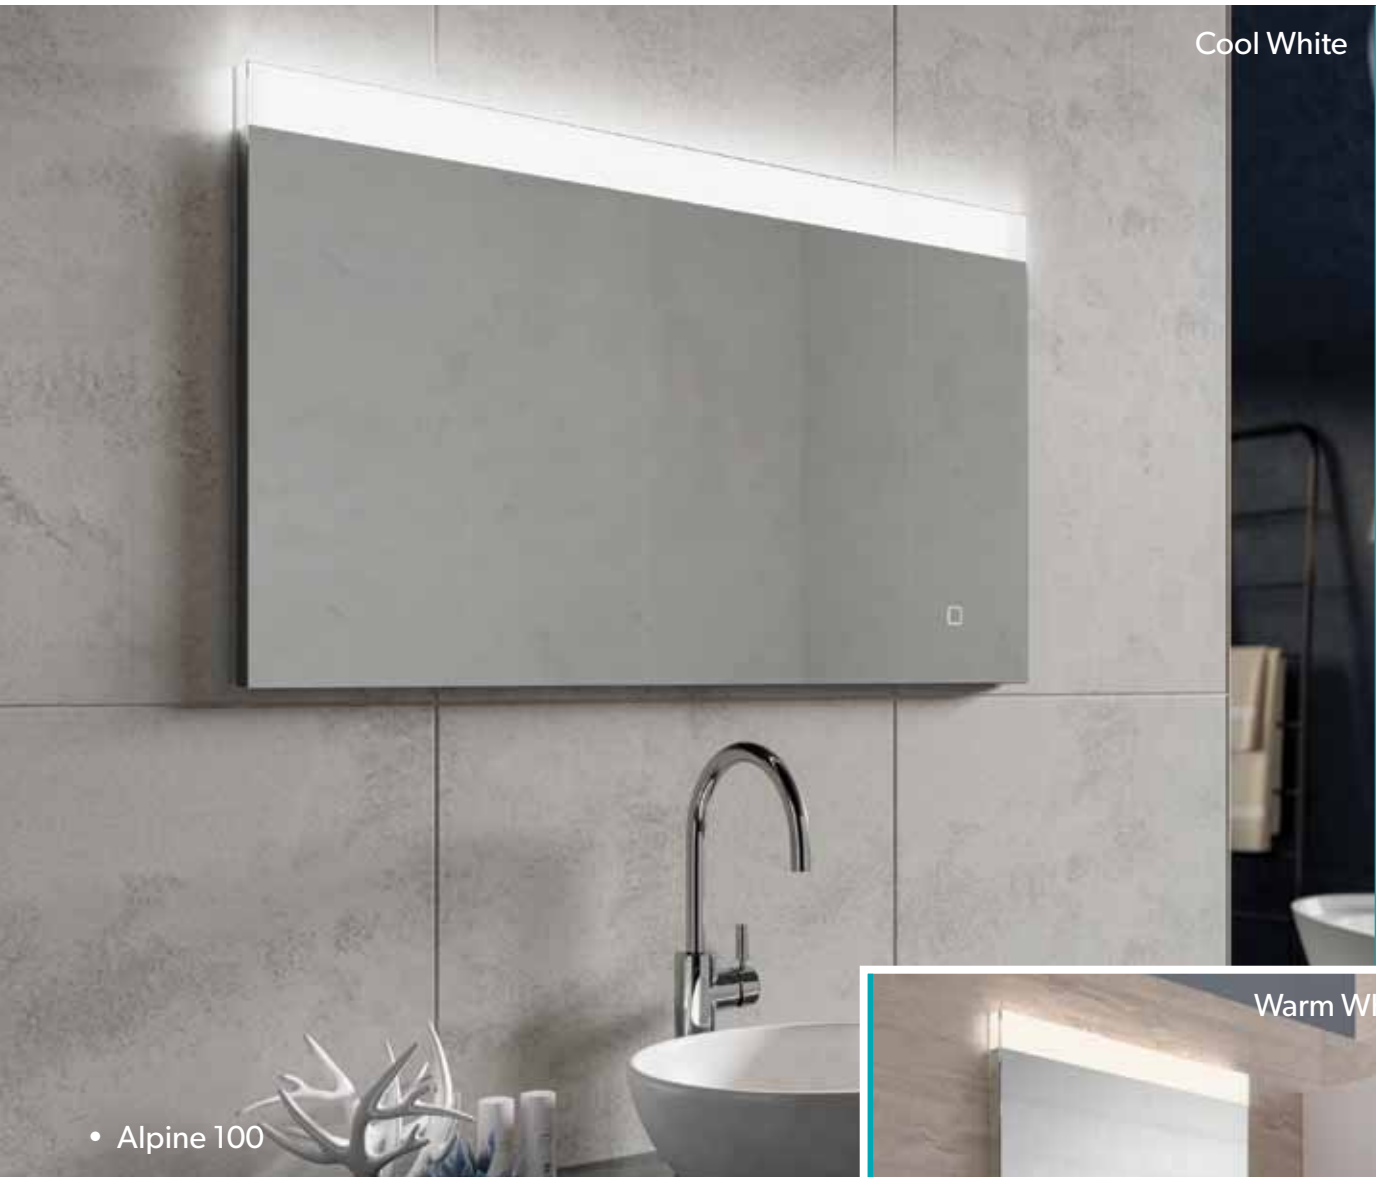

Cool White

• Alpine 100

Warm White