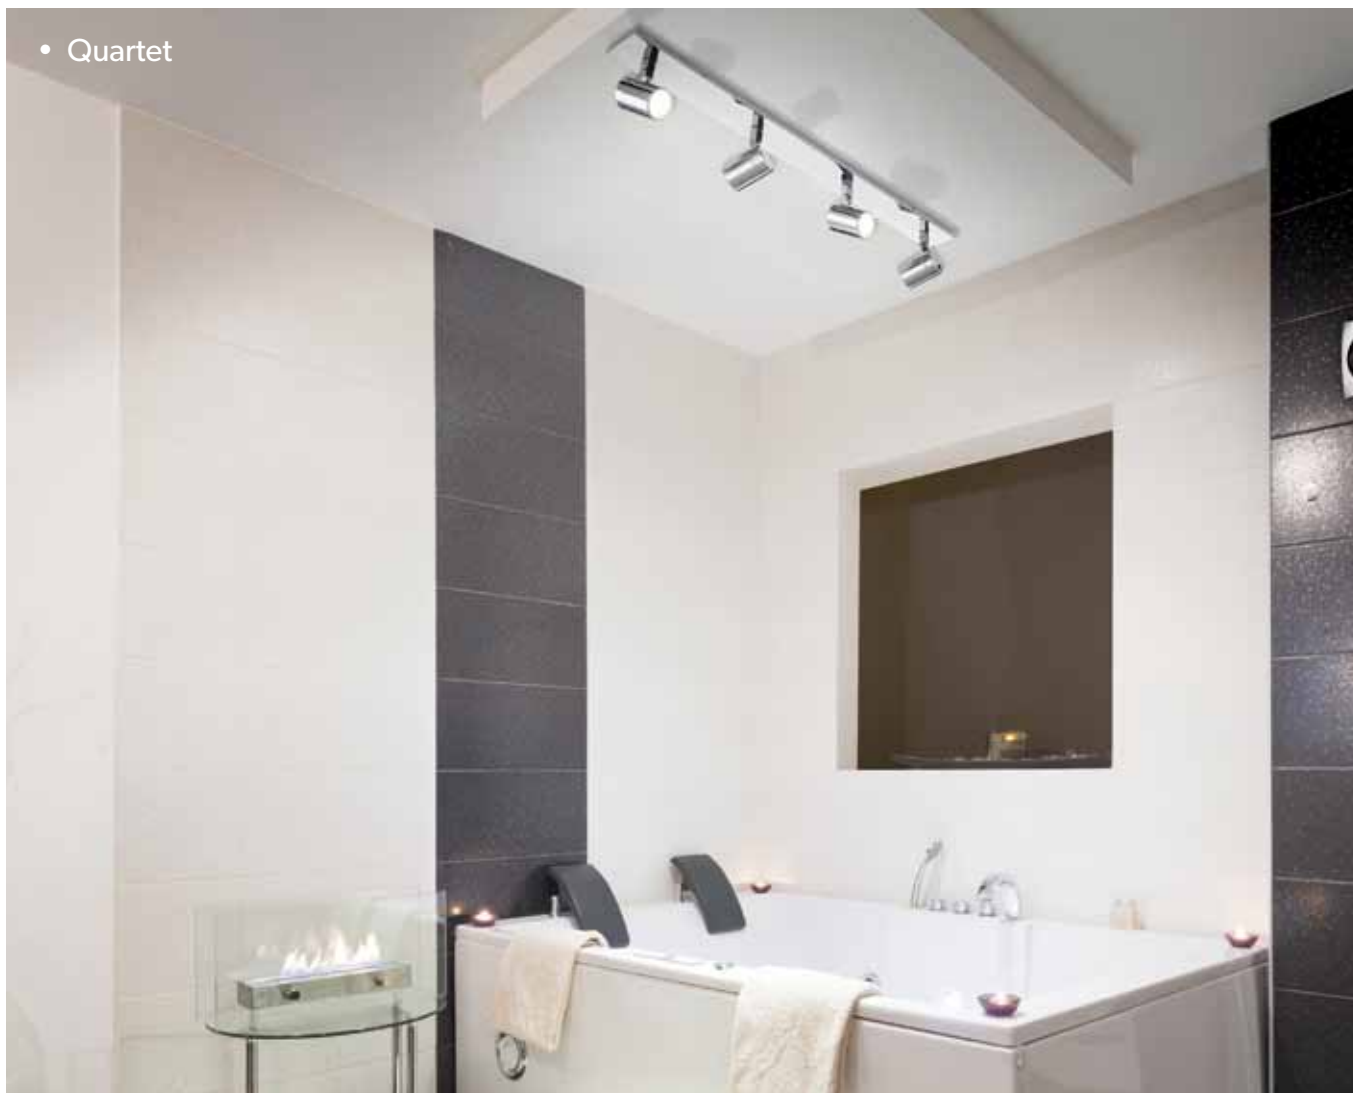

- Quartet

LED Spotlights

“Show-stopping chrome spotlights”

Light up your favourite bathroom features with a choice of two spotlight designs with a stunning chrome finish.

See page 144 for technical details.

Features

- 3/4 x 5 Watt LED bulbs
- Multi-angled spotlights
- Replaceable GU10 LED lamp*
- IP65 rated
- Suitable for Zone 2

*Replacement lamps available from HiB