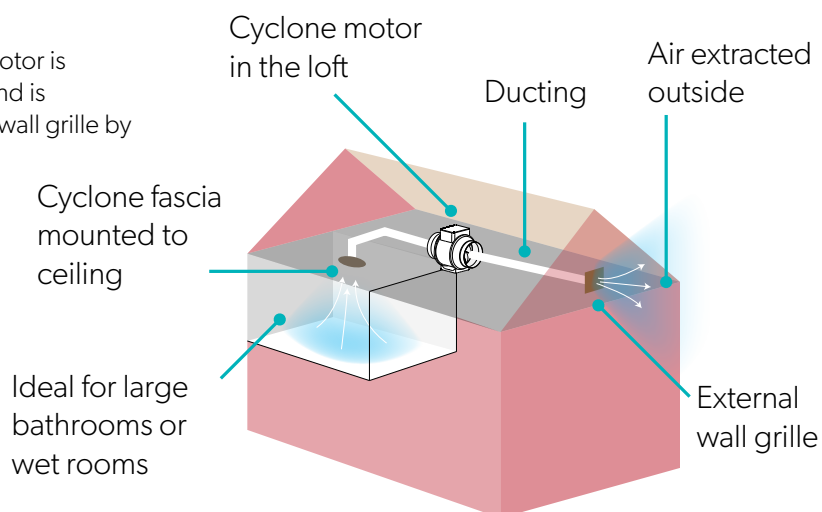

## How Cyclone Works

The large and high powered inline motor is remotely sited within the loft space and is connected to the fascia and external wall grille by the supplied flexible ducting.