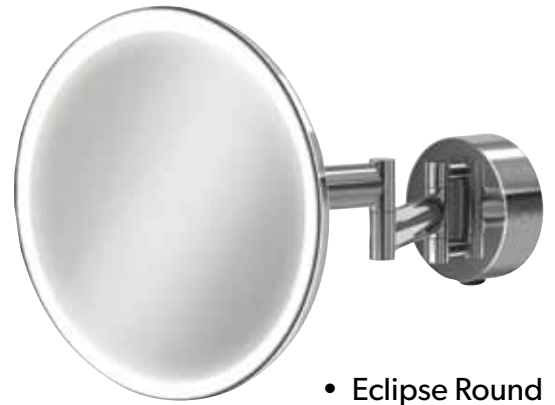

### Features

- LED illumination
- 3x magnification
- Illuminates when you pull it towards you and turns off when you fold it away

## Eclipse Magnifying Mirrors

*"3x magnifying mirror, ideal for applying makeup or shaving."*

See page 130 for technical details.

Magnifying Mirror	Art No.	Dimensions - H x W	Maximum Extension	Price
Eclipse Round	21100	Ø20cm	30cm	£255
Eclipse Square	21200	18 x 18cm	30cm	£255

### Features

- LED illumination
- 3x magnification
- Rocker switch

• Eclipse Round

• Eclipse Square

• Eclipse Round

• Helix Square