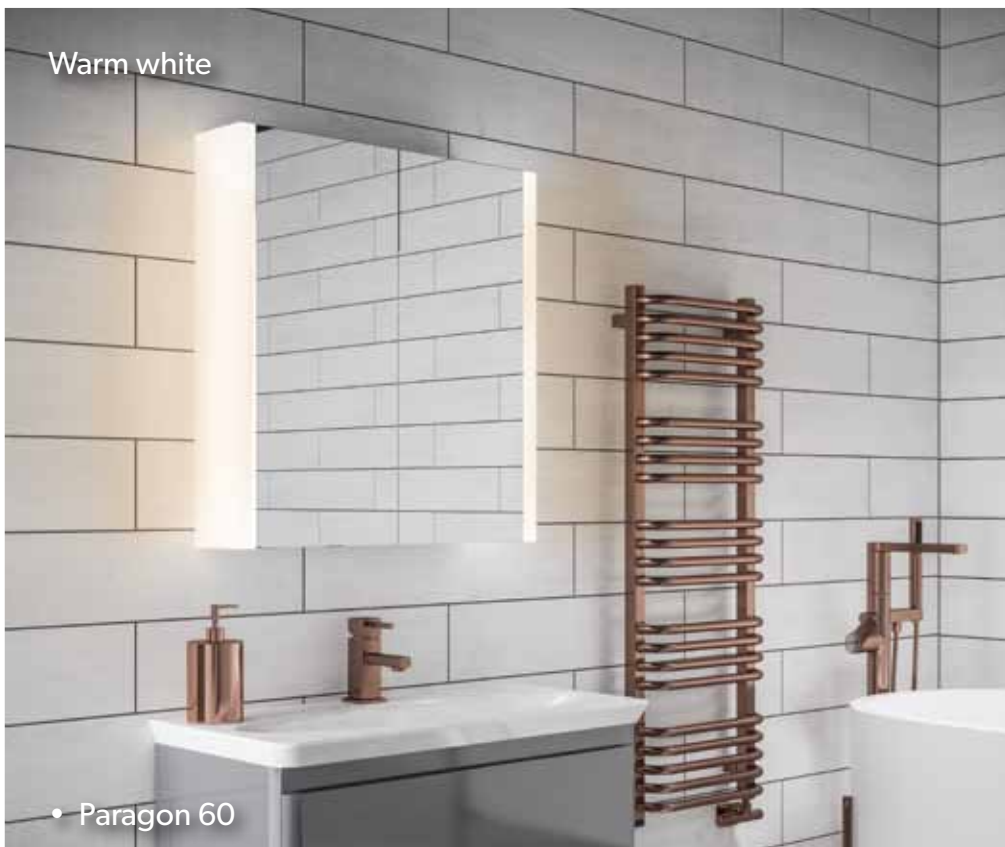

Paragon Cabinets

“Illuminated side panels create a luxurious glow”

Paragon radiates ambient white light that you can adjust to suit your tastes and mood. The spectrum changes from invigorating cool whites to mellow warm whites.

An integrated socket keeps your bathroom essentials fully charged, so you're always ready on time.

See page 132 for technical details.

Cabinets	Art No.	Dimensions - W x H x D	Price
Paragon 50	51800	56.4cm x 70cm x 14cm	£608
Paragon 60	51900	66.4cm x 70cm x 14cm	£681
Paragon 80	52000	86.4cm x 70cm x 14cm	£765
Paragon 120	52100	126.4cm x 70cm x 14cm	£944

Features

- Colour temperature changing LED illumination
- Heated pad in the mirrored door(s)
- Integrated charging socket(s)
- Double sided mirror door(s)
- Sensor switch