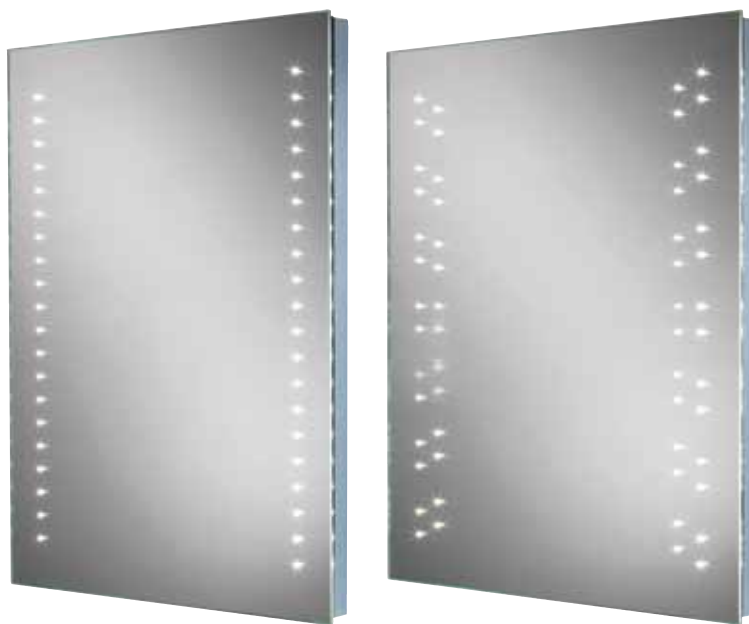

• Vercelli

Lucca, Vercelli and Larino Mirrors

Features

- LED dot illumination
- Heated pad
- Sensor switch

See page 126 for technical details.

Mirrors	Art No.	Dimensions	Landscape or Portrait?	Price
Lucca	77402000	70 x 50cm	Portrait	£259
Vercelli	77404000	70 x 50cm	Portrait	£254
Larino	77403000	80cm x 60cm	Both	£272

• Lucca