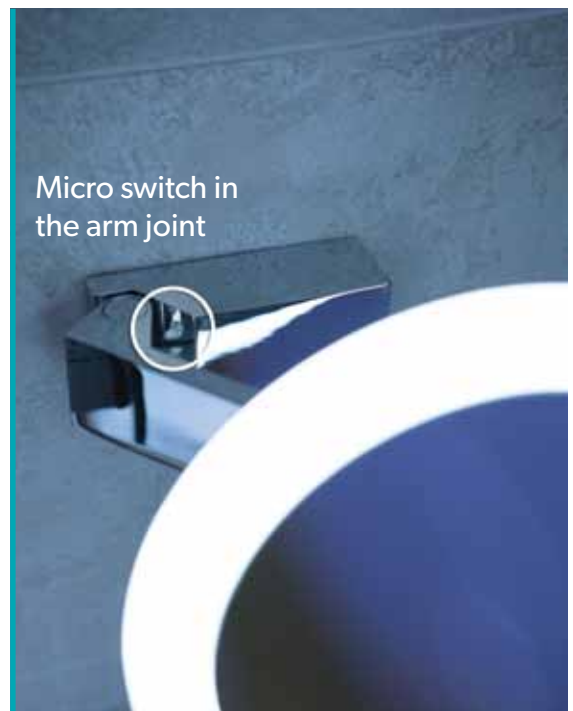

### Features

- Colour temperature changing LED illumination
- 5x magnification
- Touch switch

Warm White

## Libra Magnifying Mirror

*“Beautiful LED ambient effect, perfect for applying make-up or shaving.”*

The Libra mirror has 3x magnification, illuminates when you pull it towards you and turns off when you fold it away.

### Features

- LED illumination
- 3x magnification
- Illuminates when you pull it towards you and turns off when you fold it away