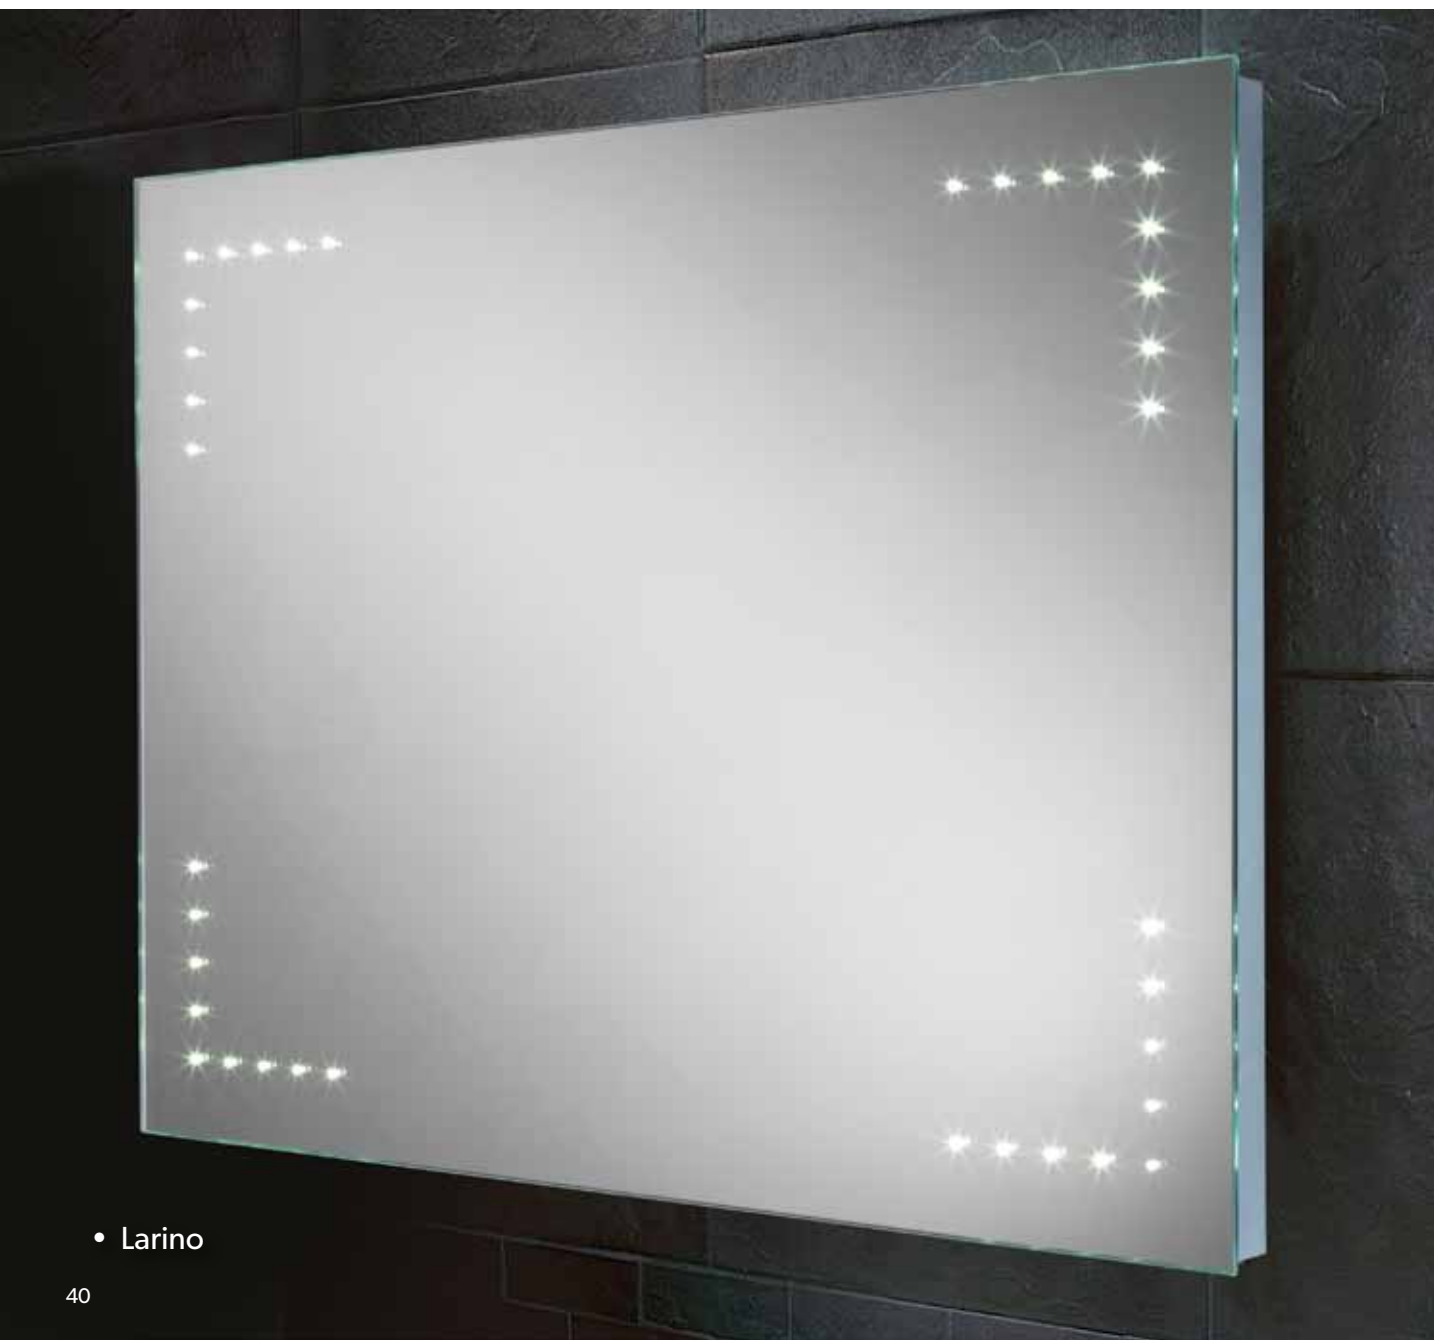

Lucca, Vercelli and Larino Mirrors

Features

- LED dot illumination
- Heated pad
- Sensor switch

See page 126 for technical details.

Mirrors	Art No.	Dimensions	Landscape or Portrait?	Price
Lucca	77402000	70 x 50cm	Portrait	£259
Vercelli	77404000	70 x 50cm	Portrait	£254
Larino	77403000	80cm x 60cm	Both	£272

• Larino