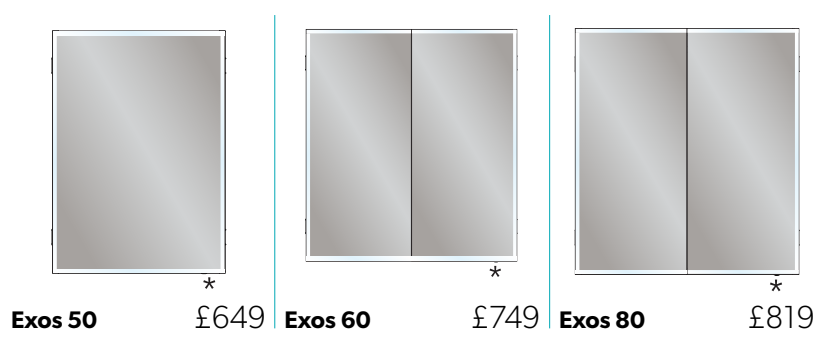

Exos LED Demisting, Aluminium Cabinets

1. **Features**
2. LED illumination
   - Ambient lighting below
   - Precision door illumination border
   - Mirrored back panel
   - Integrated charging socket(s)
   - USB Charging socket(s)
   - Double sided mirror door(s)
   - Heated pad in mirrored door(s)
   - Mirrored sides
   - Sensor switch*
   - Removable "keep clean" mat(s)

Cabinets	Art No.	Width	Height	Depth	Net Weight	Left or Right Hand Hinged	Number of Shelves	Charging Socket	Wattage	Illumination Type	Lumens	IP Rating	Energy Rating
Exos 50	53500	50cm	70cm	12.2cm	15kg	Left	3 Glass	Y (plus USB)	85	LED 6000k	2100	IP44	A
Exos 60	53600	60cm	70cm	12.2cm	19kg	Double Door	6 Glass	Y (Two plus two USB)	98	LED 6000k	2500	IP44	A
Exos 80	53800	80cm	70cm	12.2cm	23kg	Double Door	6 Glass	Y (Two plus two USB)	110	LED 6000k	3100	IP44	A