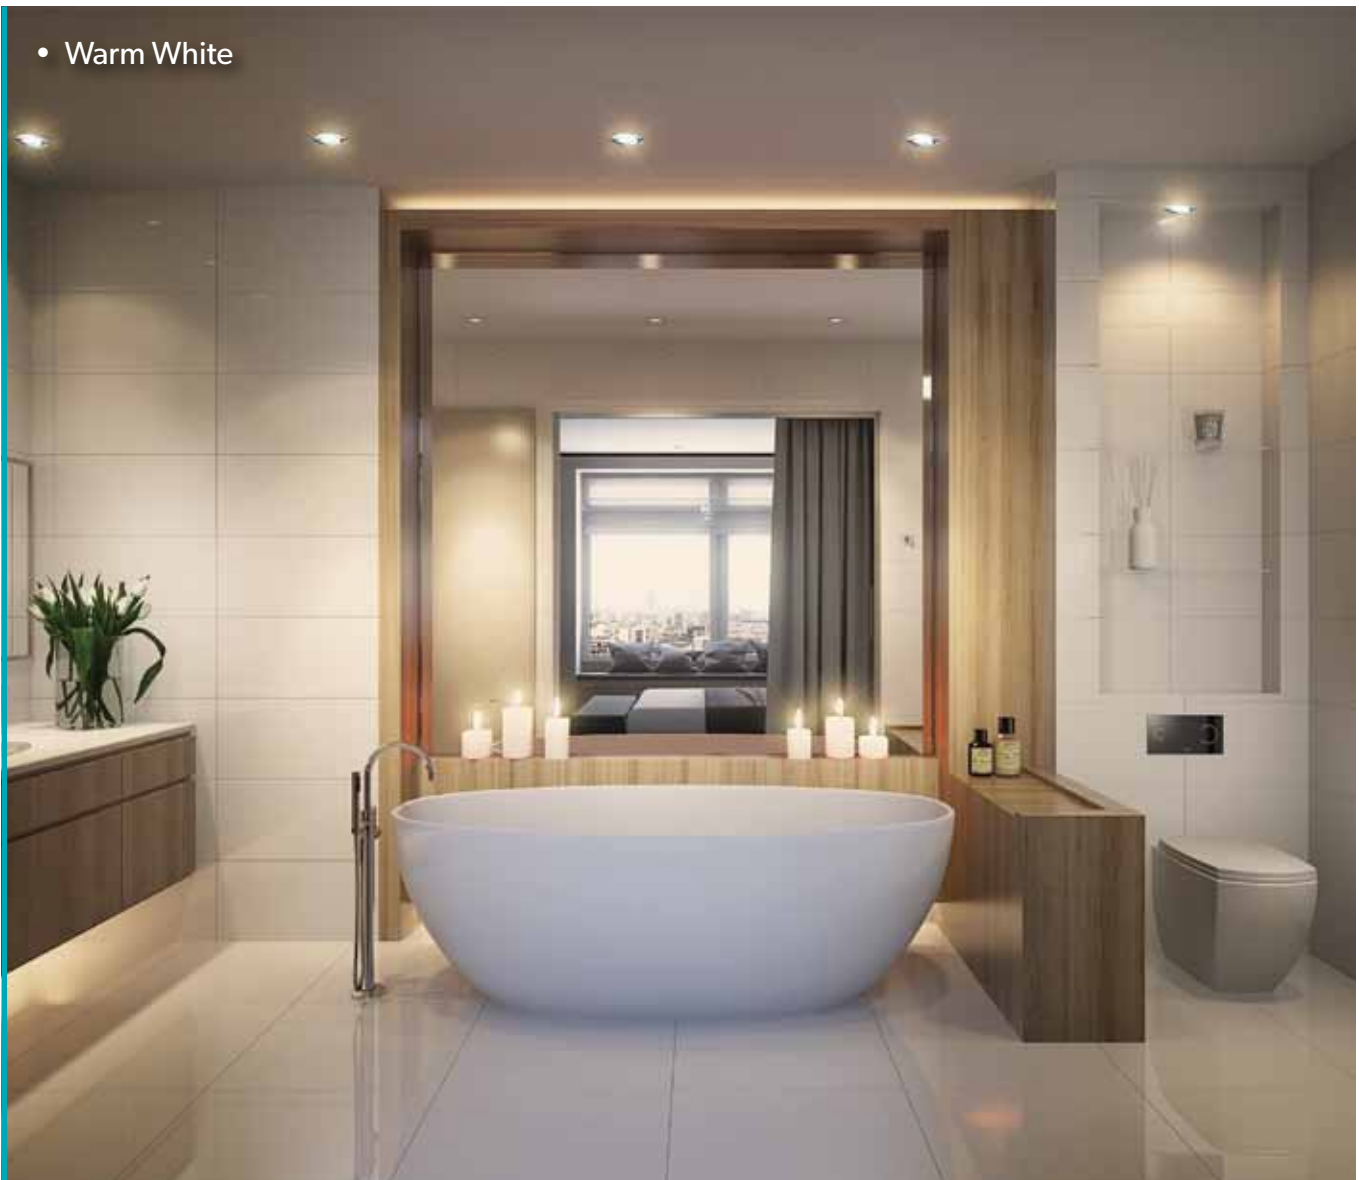

- **LED Showerlight - White**
  Cool White illumination shown

LED Showerlights	Art No.	Fire Rated	Diameter	Depth	Price
LED Showerlight, White - Warm White	5810	N/A	7.7cm	0.5cm	£61
LED Showerlight, White - Cool White	5740	N/A	7.7cm	0.5cm	£61
LED Showerlight, Chrome - Warm White	5820	N/A	7.7cm	0.5cm	£61
LED Showerlight, Chrome - Cool White	5750	N/A	7.7cm	0.5cm	£61

- Warm White