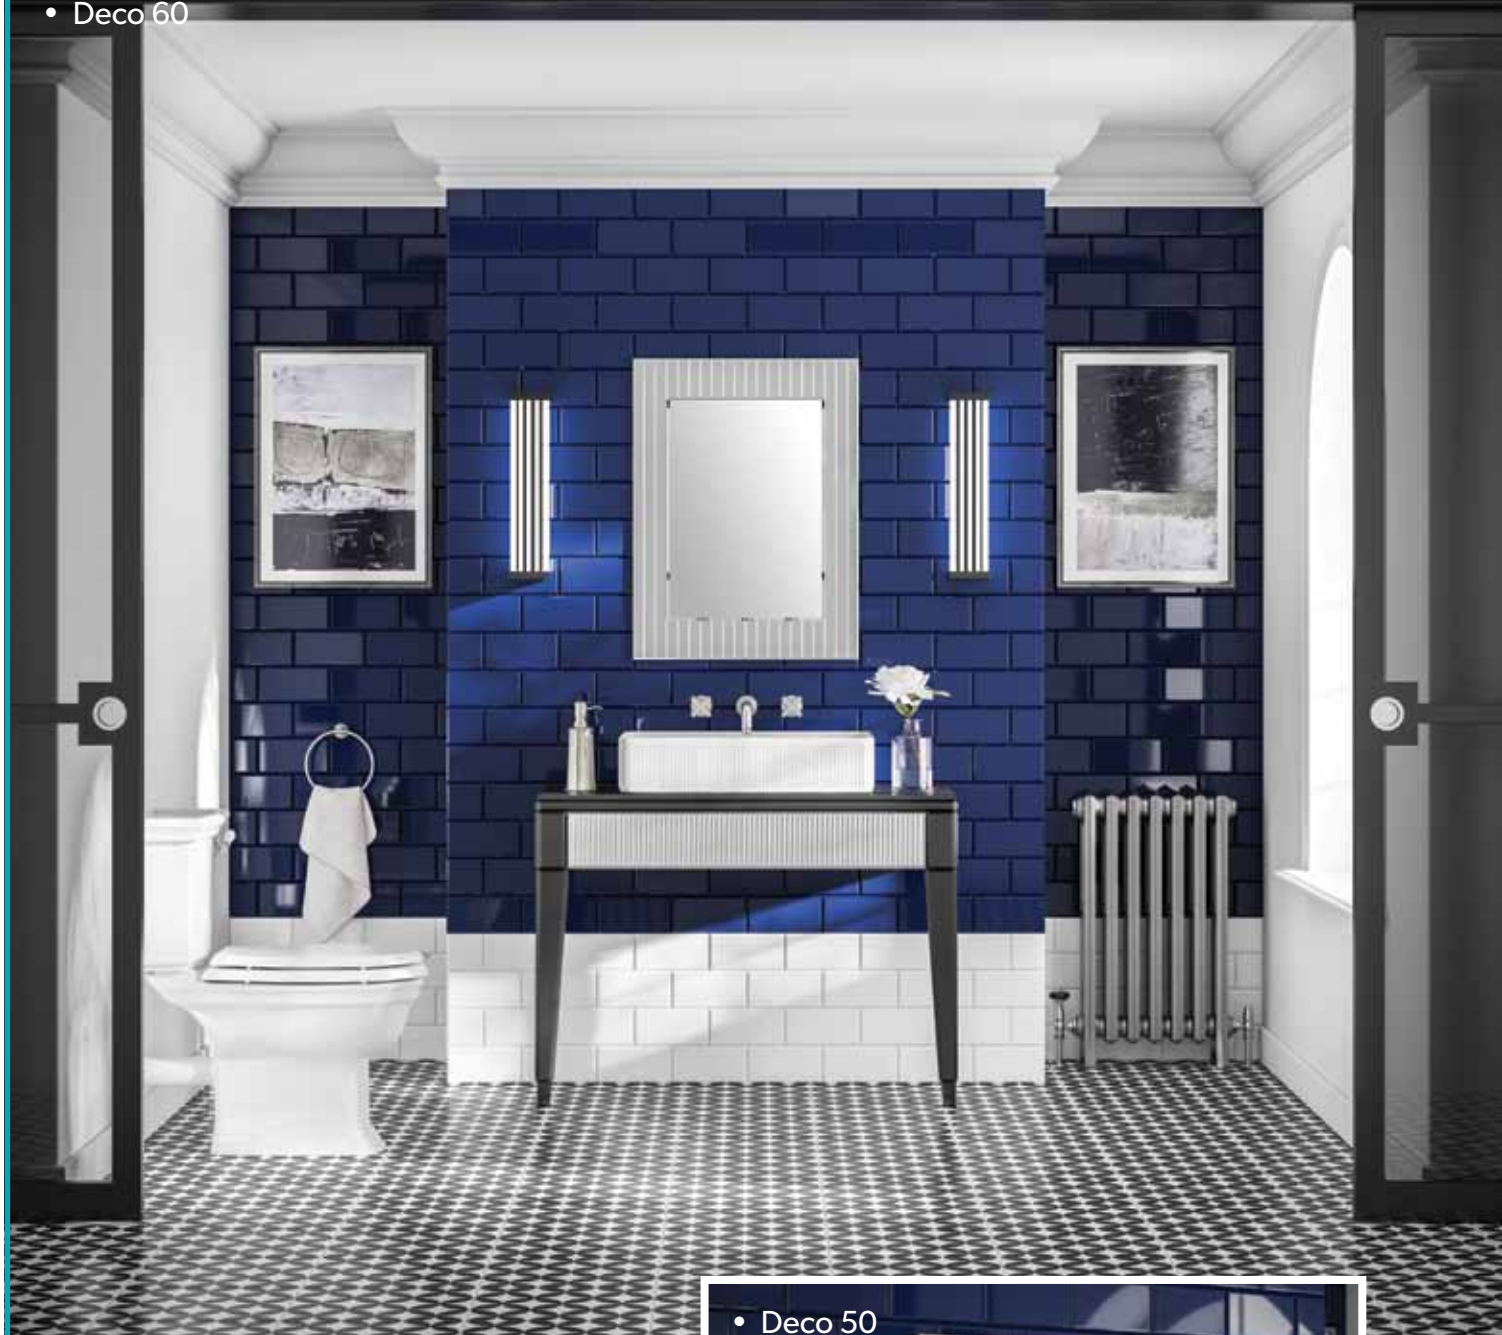

• Deco 60

• Deco 50