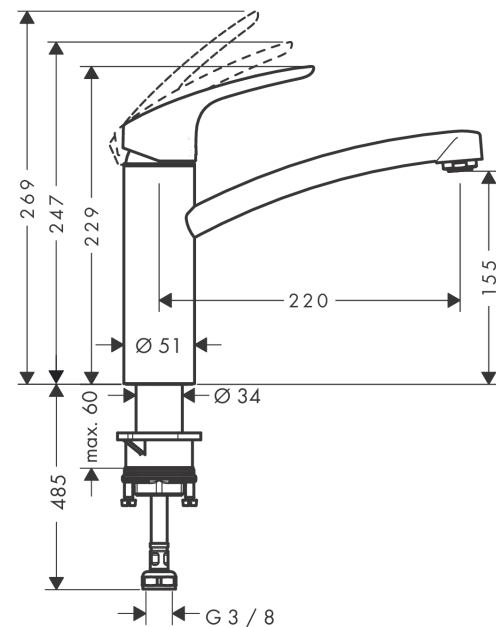

#### product features

- ComfortZone 160 provides space for greater freedom of movement
- Swivel spout 360°
- Maximum flow rate (at 3 bar): 13.8 l/min
- ceramic cartridge
- 3/8" hose connections

### Scale drawing