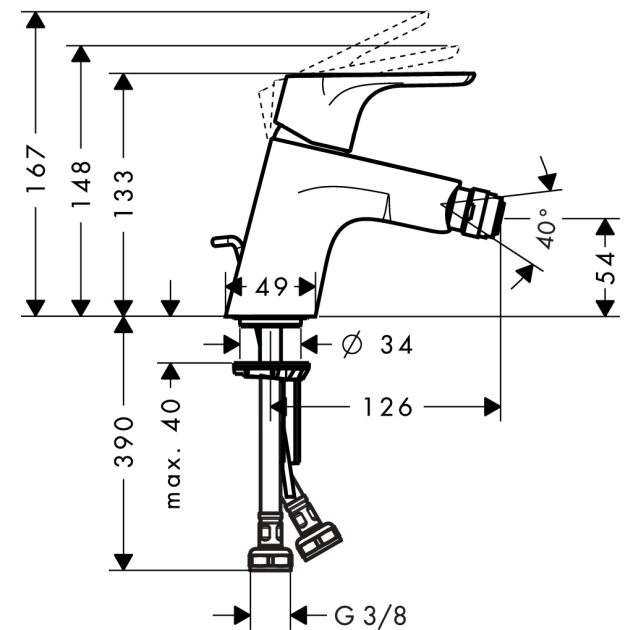

### Single lever bidet mixer with 2 flow rates and pop-up waste

Surfaces: **chrome** Art. no. : **31928000**

### product features

- Consists of: single lever bidet mixer, waste set
- spout 126 mm long
- with fixed spout
- swivel joint enables directional spray
- normal spray
- ceramic cartridge with 2 flow rates
- Maximum temperature can be adjusted on installation
- Material waste set: metal
- 3/8" hose connections

## Scale drawing