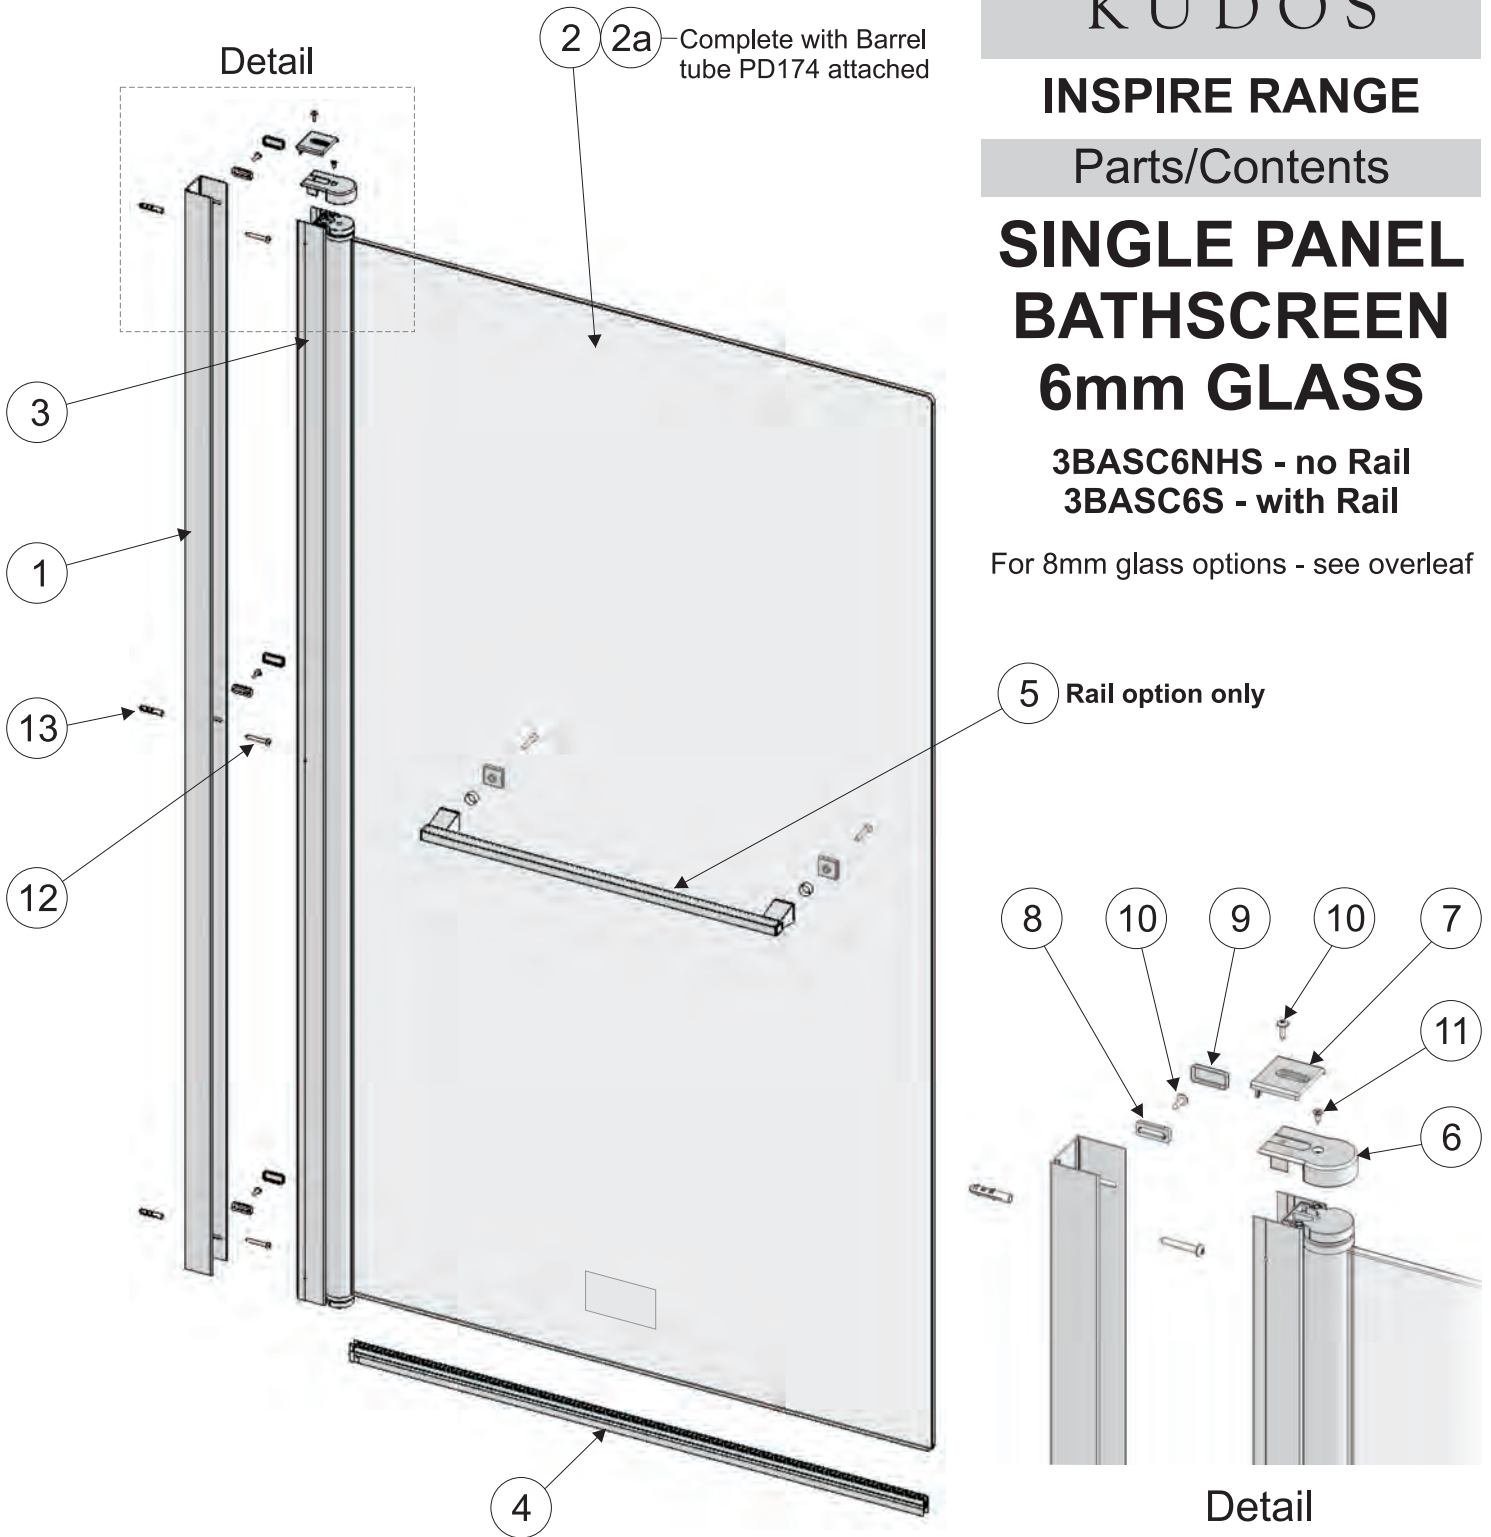

KUDOS

INSPIRE RANGE

Parts/Contents

SINGLE PANEL BATHSCREEN 6mm GLASS

3BASC6NHS - no Rail
3BASC6S - with Rail

For 8mm glass options - see overleaf

Item	Code	Description	Qty
1	PD172	Wallpost	1
2	GLS-6-BASC	6mm Panel WITH Holes	1
2a	GLS-6-BASCECON	6mm Panel NO Holes	1
3	PD171	Screen channel	1
4	ASM-RF30-F16-02	Bottom Seal Assembly	1
5	HNDL26-S	Rail/Handle (if applicable)	1
6	M218-01	Wallpost Cover Cap	1

* 1x spare screw supplied

KUDOS

INSPIRE RANGE

Parts/Contents

SINGLE PANEL BATHSCREEN 8mm GLASS

3BASC8NHS - no Rail
3BASC8S - with Rail

For 6mm glass options - see overleaf

Item	Code	Description	Qty
1	PD172	Wallpost	1
2	GLS-8-BASC	8mm Panel WITH Holes	1
2a	GLS-8-BASCECON	8mm Panel NO Holes	1
3	PD171	Screen channel	1
4	ASM-RF41-F16-01	Bottom Seal Assembly	1
5	HNDL26-S	Rail/Handle (if applicable)	1
6	M218-01	Wallpost Cover Cap	1