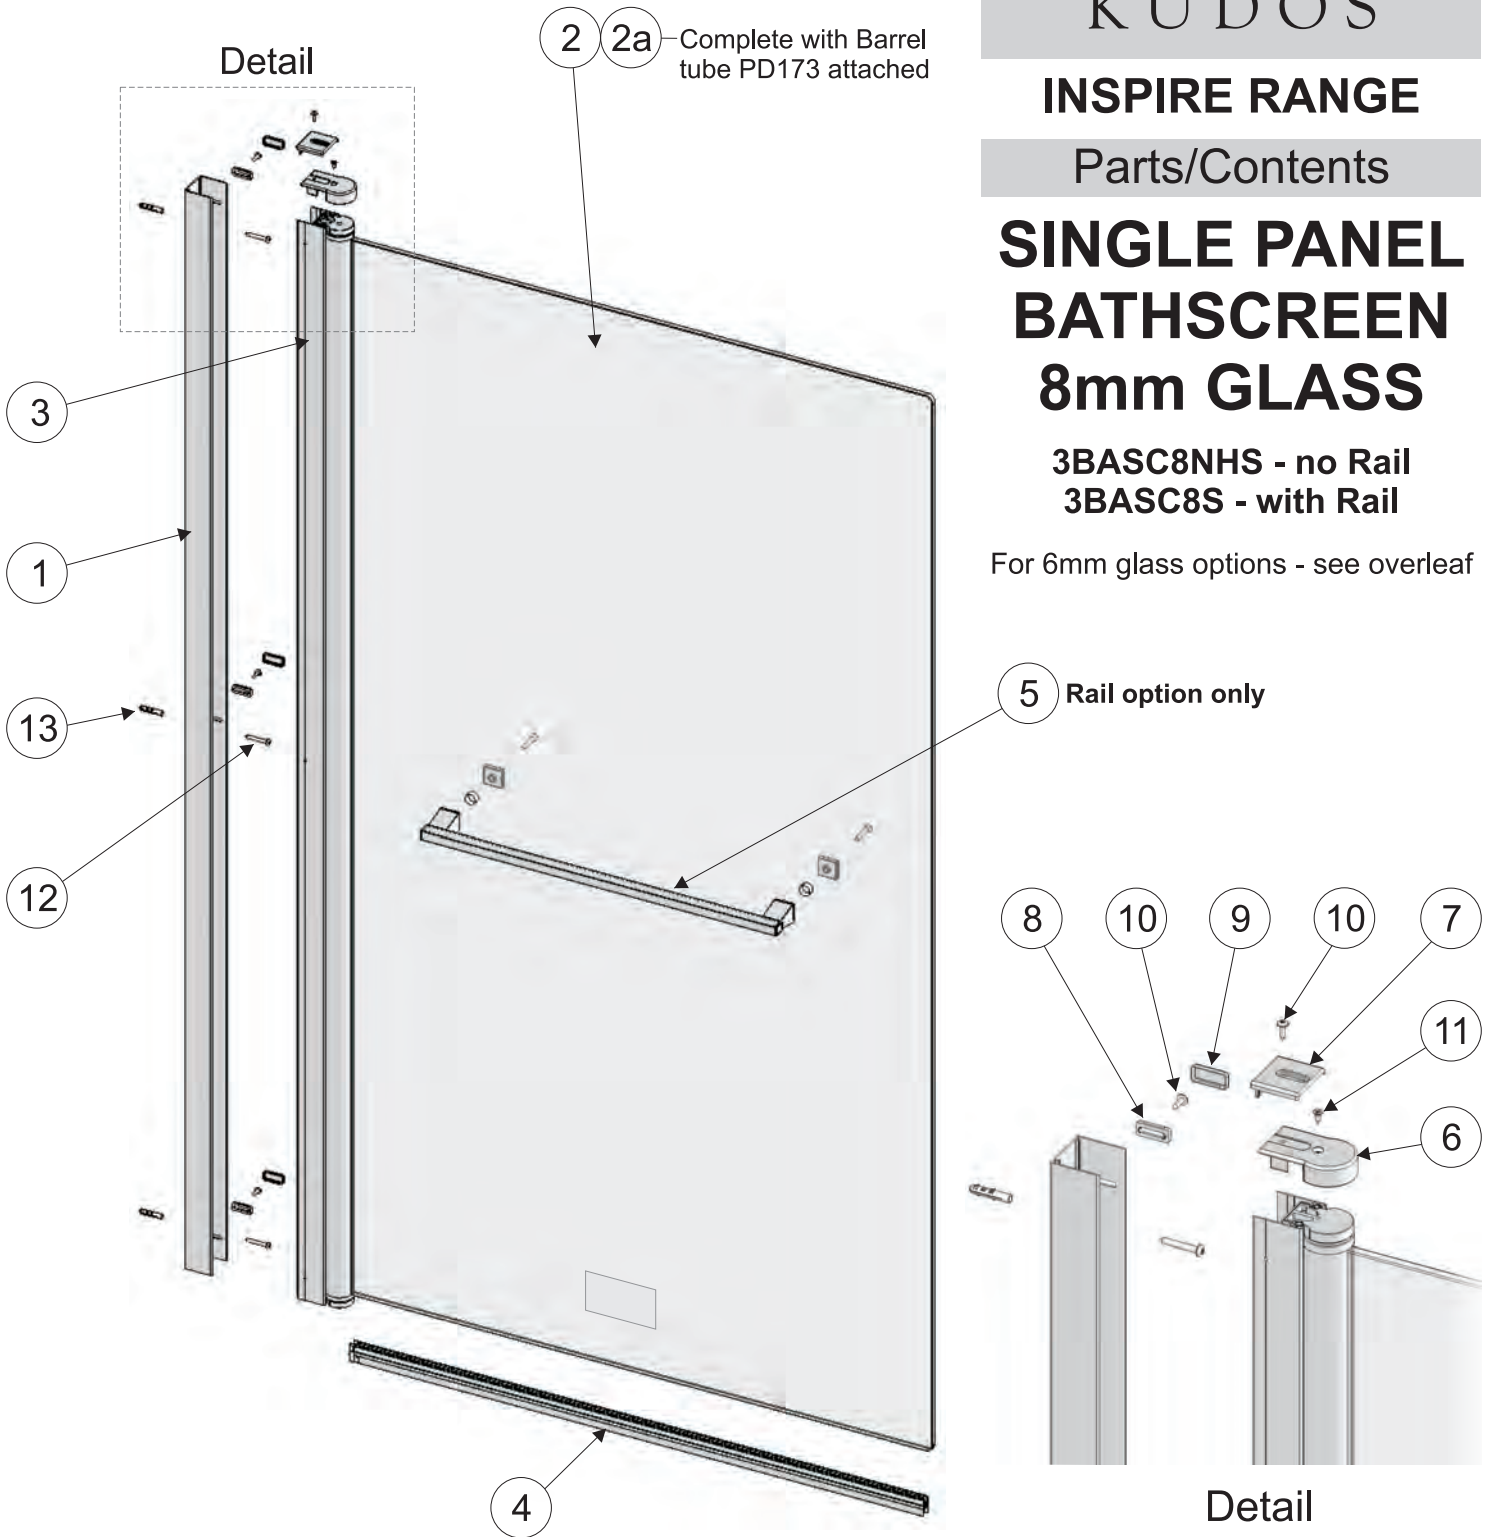

KUDOS

INSPIRE RANGE

Parts/Contents

SINGLE PANEL BATHSCREEN 6mm GLASS

3BASC6NHS - no Rail
3BASC6S - with Rail

For 8mm glass options - see overleaf

Item	Code	Description	Qty
1	PD172	Wallpost	1
2	GLS-6-BASC	6mm Panel WITH Holes	1
2a	GLS-6-BASCECON	6mm Panel NO Holes	1
3	PD171	Screen channel	1
4	ASM-RF30-F16-02	Bottom Seal Assembly	1
5	HNDL26-S	Rail/Handle (if applicable)	1
6	M218-01	Wallpost Cover Cap	1

* 1x spare screw supplied

KUDOS

INSPIRE RANGE

Parts/Contents

SINGLE PANEL BATHSCREEN 8mm GLASS

3BASC8NHS - no Rail
3BASC8S - with Rail

For 6mm glass options - see overleaf

Item	Code	Description	Qty
1	PD172	Wallpost	1
2	GLS-8-BASC	8mm Panel WITH Holes	1
2a	GLS-8-BASCECON	8mm Panel NO Holes	1
3	PD171	Screen channel	1
4	ASM-RF41-F16-01	Bottom Seal Assembly	1
5	HNDL26-S	Rail/Handle (if applicable)	1
6	M218-01	Wallpost Cover Cap	1