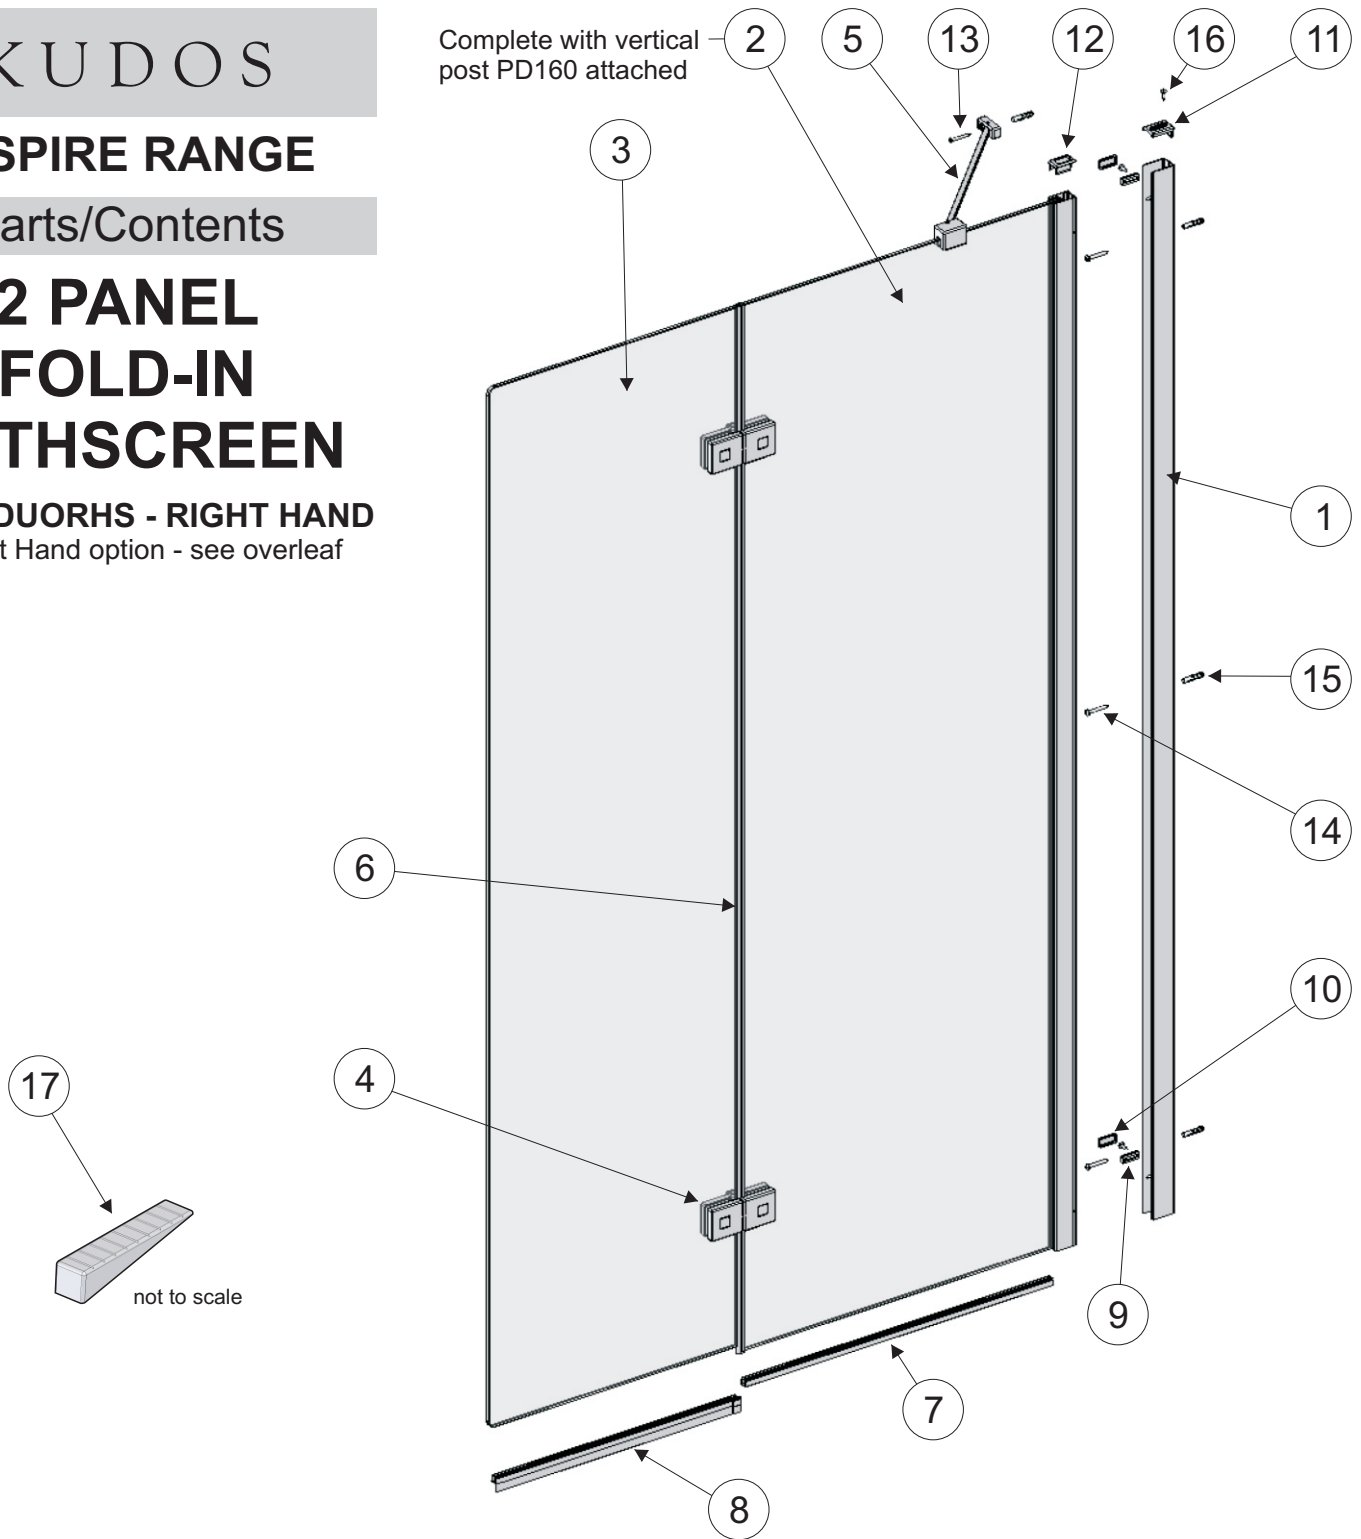

KUDOS

INSPIRE RANGE

Parts/Contents

2 PANEL FOLD-IN BATHSCREEN

4BASCDUOLHS - LEFT HAND
For Right Hand option - see overleaf

Item	Code	Description	Qty
1	PD159	Wallpost	1
2	GLS-BASC-2B-1	1st Glass Panel	1
3	GLS-BASC-2B-2	2nd Glass Panel	1
4	055-MHIN-S	Hinge	2
*5	056-MTB-S	Stabiliser Bracket Assembly	1
6	RF32	Vertical Seal 1510mm	1
7	RF34-F-3	1st Panel Bottom Seal	1
8	ASM-RF33-02-L	2nd Panel Bottom Seal	1

* Located in Stabiliser Bracket Box

KUDOS

INSPIRE RANGE

Parts/Contents

2 PANEL FOLD-IN BATHTHSCREEN

4BASCDUORHS - RIGHT HAND

For Left Hand option - see overleaf

Complete with vertical post PD160 attached

Item	Code	Description	Qty
1	PD159	Wallpost	1
2	GLS-BASC-2B-1	1st Glass Panel	1
3	GLS-BASC-2B-2	2nd Glass Panel	1
4	055-MHIN-S	Hinge	2
*5	056-MTB-S	Stabiliser Bracket Assembly	1
6	RF32	Vertical Seal 1510mm	1
7	RF34-F-3	1st Panel Bottom Seal	1
8	ASM-RF33-02-R	2nd Panel Bottom Seal	1