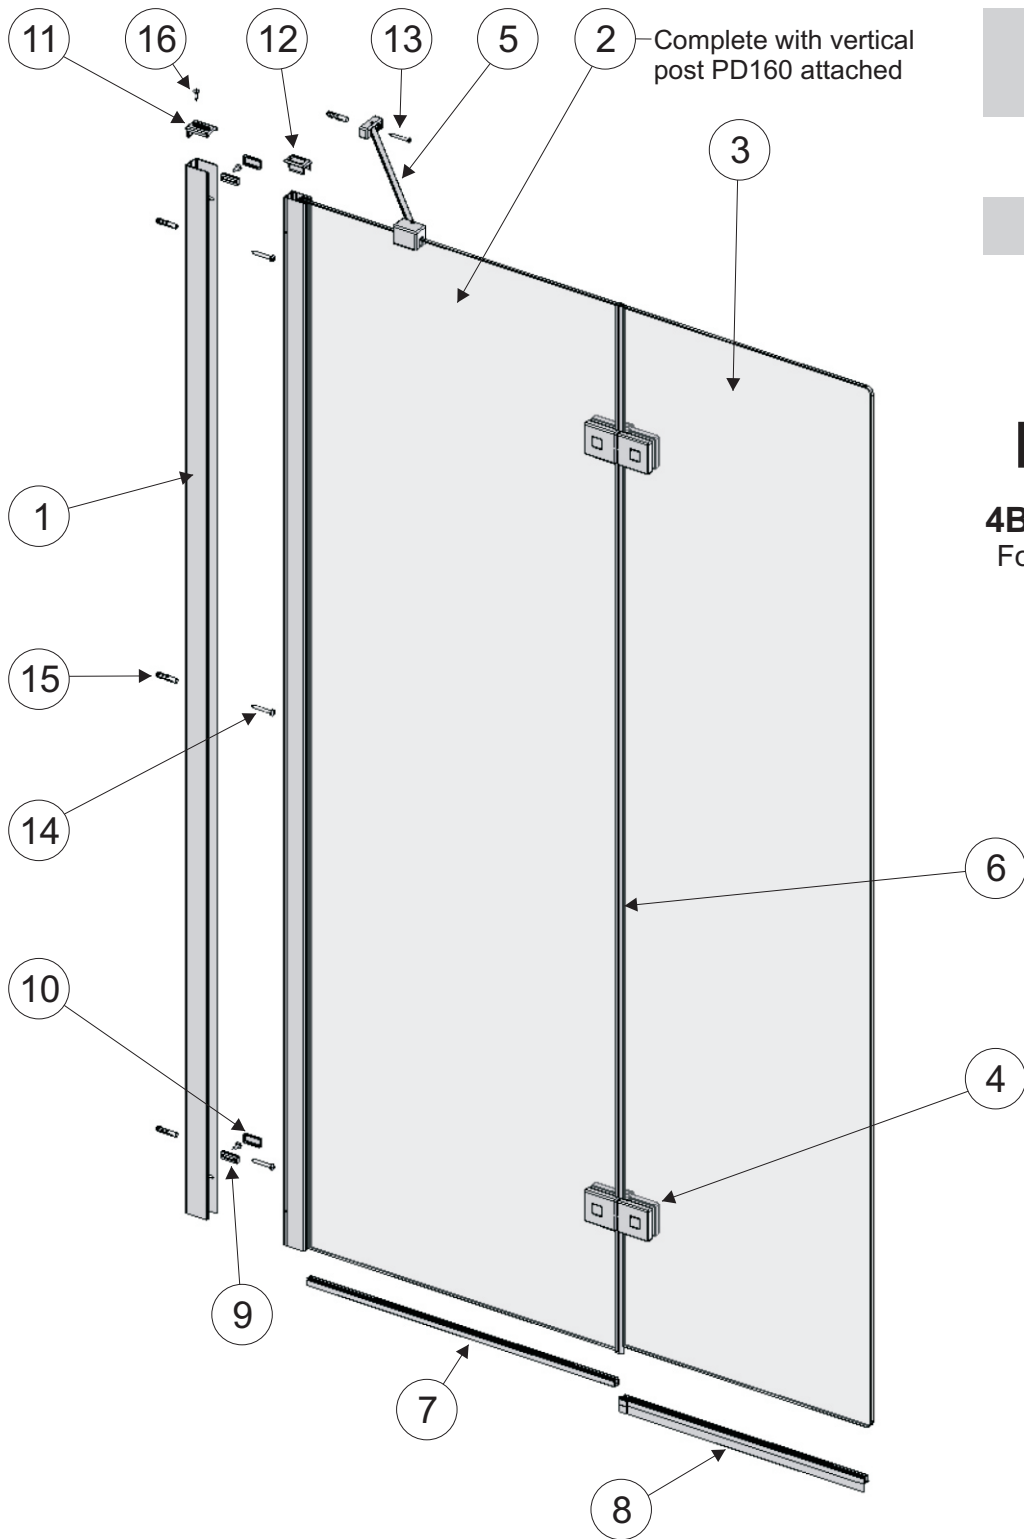

KUDOS

INSPIRE RANGE

Parts/Contents

2 PANEL FOLD-IN BATHSCREEN

4BASCDUOLHS - LEFT HAND
For Right Hand option - see overleaf

Item	Code	Description	Qty
1	PD159	Wallpost	1
2	GLS-BASC-2B-1	1st Glass Panel	1
3	GLS-BASC-2B-2	2nd Glass Panel	1
4	055-MHIN-S	Hinge	2
*5	056-MTB-S	Stabiliser Bracket Assembly	1
6	RF32	Vertical Seal 1510mm	1
7	RF34-F-3	1st Panel Bottom Seal	1
8	ASM-RF33-02-L	2nd Panel Bottom Seal	1

* 9	M183-01	Slot Cover	2
*10	M183-02	Slot Cover Cap	2
*11	M189-01	Outer Top Cap	1
*12	M189-02	Inner Top Cap	1
*13	CSK No6x30	6's x 30mm Csk Hd Screw	1
*14	PH No8x30	8's x 30mm Pan Hd Screw	3
*15	6mm Rawlplug	6mm Rawlplug	4
*16	FMH No6x13	6's x 13mm FM Hd Screw	3
*17	M193-01	Wedge Shim	1

* Located in Stabiliser Bracket Box

KUDOS

INSPIRE RANGE

Parts/Contents

2 PANEL FOLD-IN BATHTHSCREEN

4BASCDUORHS - RIGHT HAND

For Left Hand option - see overleaf

Complete with vertical post PD160 attached