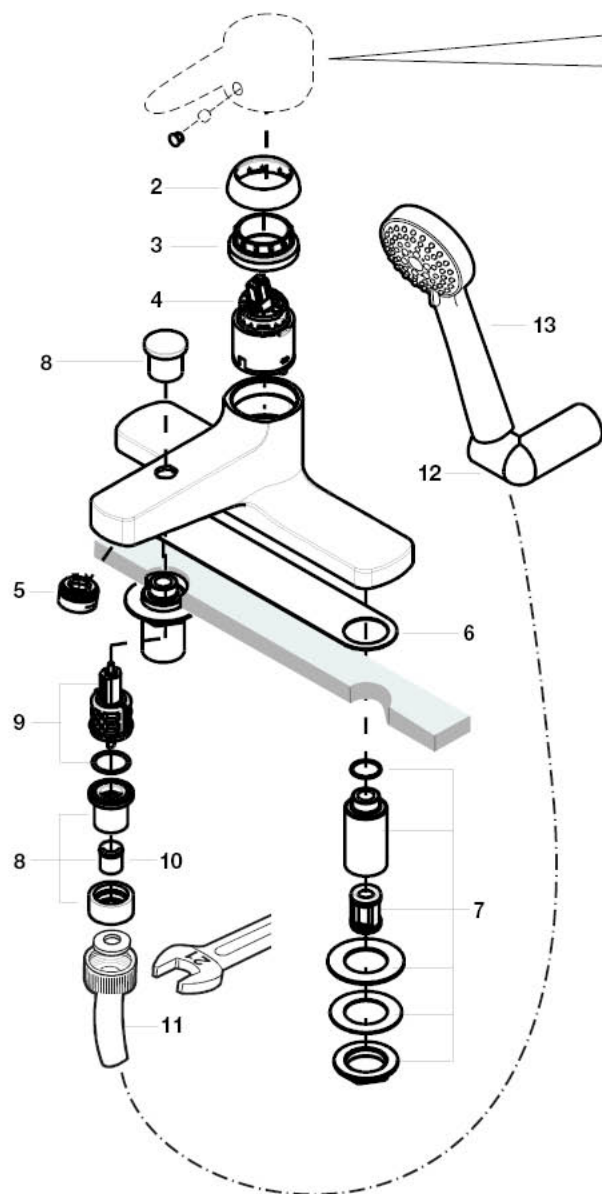

Roca

BATH FILLERS / BATH SHOWER MIXERS

5A1831C00	ESMAI
5A1931C00	ESMAI
5A1809C00	L20
5A1909C00	L20
5A1827C00	LOGICA
5A1927C00	LOGICA
5A1807C00	MONODIN
5A1907C00	MONODIN
5A1860C00	TARGA
5A1960C00	TARGA
5A1861C00	VECTRA
5A1961C00	VECTRA
5A1825C00	VICTORIA
5A1925C00	VICTORIA
5A1896C00	NAIA
5A1996C00	NAIA
5A1890C00	ATLAS
5A1990C00	ATLAS

A5A1925C00

A5A1961C00

A5A1960C00

A5A1931C00

A5A1909C00

A5A1907C00

A5A1927C00

A5A1990C00

A5A1996C00

2**A5A1825C00****A5A1861C00****A5A1860C00****A5A1831C00****A5A1809C00****A5A1807C00****A5A1827C00****A5A1890C00****A5A1896C00**

P

P
bar

T

°C

Q

(3 bar)

l/min

12

20

1.1 - AG0003400R	1.9 - AG0126900R	9 - AG0073800R
1.2 - AG0002000R	2 - A525008600	10 - A525005507
1.3 - AG0001200R	3 - A525023507	11 - A525009800
1.4 - A525029600	4 - A525085407	12 - A525883700
1.5 - AG0032400R	5 - A525005800	13 - A5B1003..0
1.6 - AG0005600R	6 - AG0073500R	14 - A525005407
1.7 - AG0018100R	7 - AG0073600R	15 - AG0073900R
1.8 - AG0116300R	8 - AG0073700R	