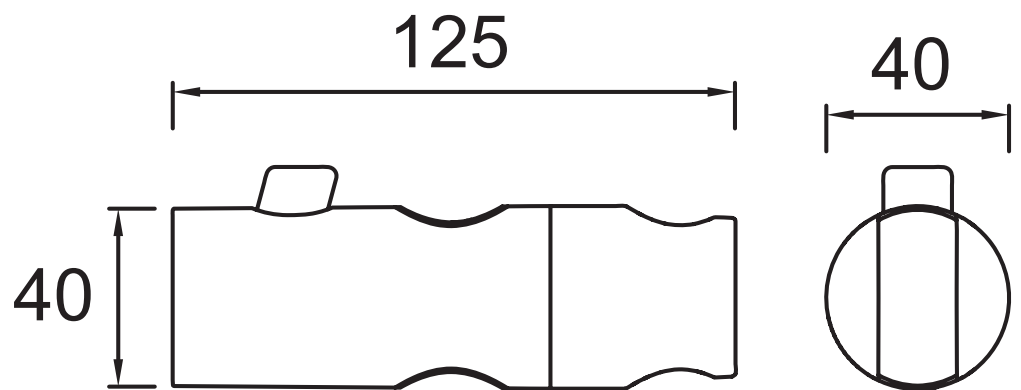

CAS SLID02 C

Accessories
Cascade Slider Bracket with Push Button
Chrome

Specification

Main Construction Material:	ABS
Connection Inlet:	N/A
Connection Outlet:	N/A
Contemporary or Traditional:	Contemporary
Finish Colour:	Chrome
Isolation Included:	No
Left or Right Handed:	Both
Rub Clean Handset:	N/A

Features:

- Suitable for 22mm riser rails
- Easy to use push button

Product Certifications:

For more products, visit our website:
<http://www.bristan.com>

Dimensions (measurements in mm)

TECHNICAL
DATA
SHEET