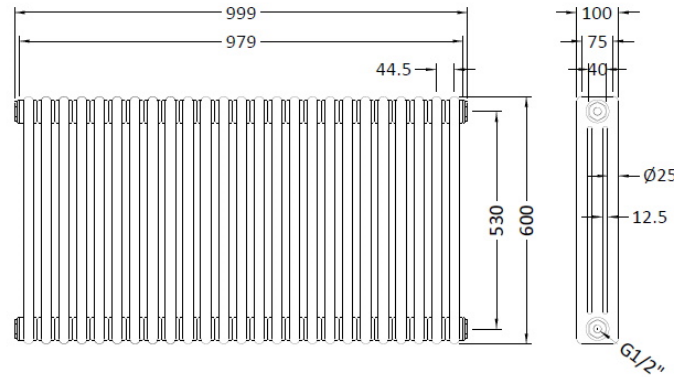

Sales Code: HX306

Description: Colosseum Triple Radiator 600mmx999mm

Product Dimensions

Height (mm):	600
Width (mm):	999
Depth (mm):	100
Length (mm):	
Nett Weight (kg):	39.6

Packaging Dimensions

Height (mm):	1110
Width (mm):	690
Length (mm):	140
Gross Weight (kg):	41.6

Packaging Data

Box Colour:	White Cardboard Shrinkwrapped
Box Qty:	1
Label Size:	100 x 50
Label Colour:	White Label
Label Qty:	2

Outer Box Dimensions (If Applicable)

Height (mm):	
Width (mm):	
Length (mm):	
Gross Weight (kg):	
Barcode:	5055146171713

Product Details

Country of Origin:	China		
Fitting Instruction:	No		
Certification:	CE: No	RoHS: N/A	WEEE: N/A
Colour/Finish:	White		
RAL No:	9016		
Product Material:	Steel		
Heat Element Wattage:	Not Applicable		
Heating Element Wattage Compatible:	N/A		
BTU Outputs:	30°C / 2283	50°C / 4334	60°C / 5491
Thermal Outputs: (Watts)	30°C / 669	50°C / 1270	60°C / 1560
Pipe Centres - If Vertical:	1101mm		
Pipe Centres - If Horizontal:	N/A		
Max Projection:	130mm		
Tube Diameter:	25mm		
Packaging Volume (L):	102		
Wall to Centre of Tappings:	N/A		
Floor to Centre of Tappings:	75		
Dual Fuel:	N/A		
IP Rating:			