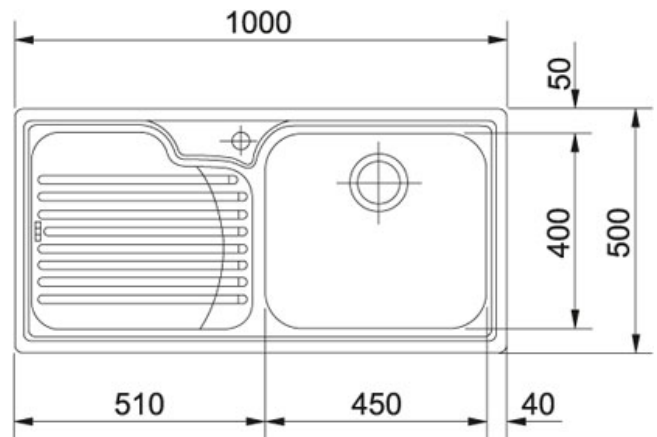

Galassia GAX 611 Stainless Steel | 101.0022.272

FAMILY : Sinks | SERIE : Galassia | MODEL : GAX 611 | FINISH : Stainless Steel | INSTALLATION TYPE : Inset

TECHNICAL DATA

Cabinet Size	600.00 mm
Length Overall	1,000.00 mm
Width Overall	500.00 mm
Length of large bowl	450.00 mm
Width of large bowl	400.00 mm
Depth of large bowl	180.00 mm
Cutout Length	980.00 mm
Cutout Width	480.00 mm
Cut-Out Template	No
Position of Drainer	Left hand side
Opposite Configuration	101.0022.271