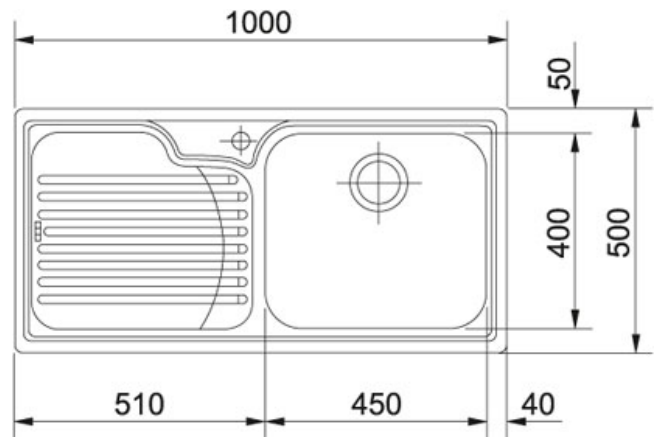

### TECHNICAL DATA

Cabinet Size	600.00 mm
Length Overall	1,000.00 mm
Width Overall	500.00 mm
Length of large bowl	450.00 mm
Width of large bowl	400.00 mm
Depth of large bowl	180.00 mm
Cutout Length	980.00 mm
Cutout Width	480.00 mm
Cut-Out Template	No
Position of Drainer	Left hand side
Opposite Configuration	101.0022.271