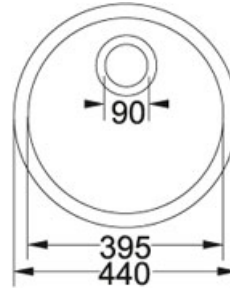

Rotondo RBX 610 Stainless Steel | 101.0033.751

FAMILY : **Sinks** | SERIE : **Rotondo** | MODEL : **RBX 610** | FINISH : **Stainless Steel** | INSTALLATION TYPE : **Inset**

TECHNICAL DATA

Cabinet Size	500.00 mm
Length Overall	440.00 mm
Width Overall	440.00 mm
Length of large bowl	395.00 mm
Width of large bowl	395.00 mm
Depth of large bowl	170.00 mm
Cutout Length	425.00 mm
Cut-Out Template	No

Rotondo RBX 610 Stainless Steel | 101.0033.751

FAMILY : Sinks | SERIE : Rotondo | MODEL : RBX 610 | FINISH : Stainless Steel | INSTALLATION TYPE : Inset

SUGGESTED PRODUCTS

101.0050.182

119.0049.852

115.0049.980