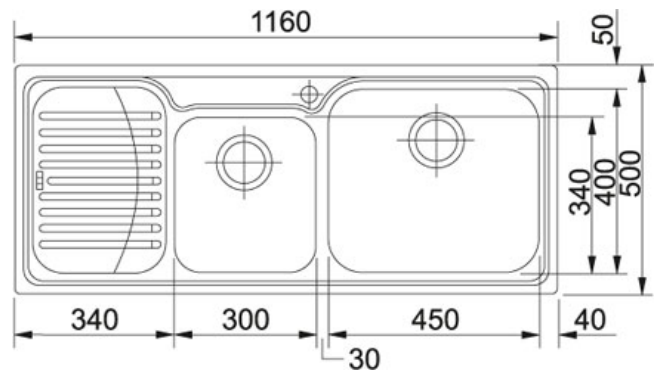

### TECHNICAL DATA

Cabinet Size	900.00 mm
Length Overall	1,160.00 mm
Width Overall	500.00 mm
Length of large bowl	450.00 mm
Width of large bowl	400.00 mm
Depth of large bowl	180.00 mm
Length of small bowl	300.00 mm
Width of small bowl	340.00 mm
Depth of small bowl	170.00 mm
Cutout Length	1,140.00 mm
Cutout Width	480.00 mm
Cut-Out Template	No
Position of Drainer	Left hand side
Position of small bowl	Left hand side
Opposite Configuration	101.0082.345