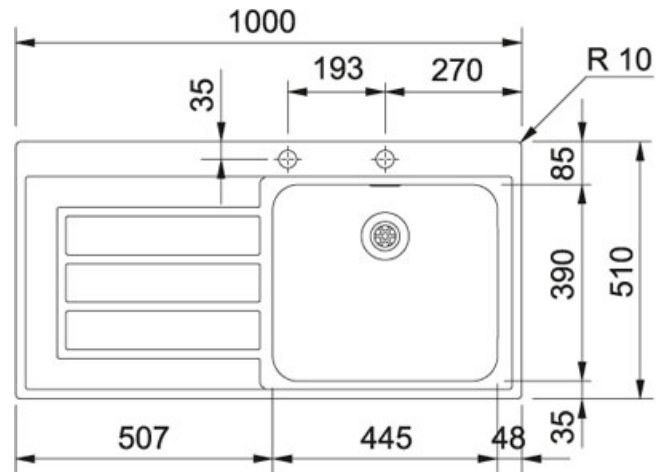

Epos EOX 611 Stainless Steel | 101.0150.733

FAMILY : Sinks | SERIE : Epos | MODEL : EOX 611 | FINISH : Stainless Steel | INSTALLATION TYPE : Inset

TECHNICAL DATA

Cabinet Size	500.00 mm
Length Overall	1,000.00 mm
Width Overall	510.00 mm
Length of large bowl	445.00 mm
Width of large bowl	390.00 mm
Depth of large bowl	175.00 mm
Cutout Length	984.00 mm
Cutout Width	494.00 mm
Cut-Out Template	No
Cutout radius	R: 0 - 10 mm
Opposite Configuration	101.0150.739

Epos EOX 611 Stainless Steel | 101.0150.733

FAMILY : **Sinks** | SERIE : **Epos** | MODEL : **EOX 611** | FINISH : **Stainless Steel** | INSTALLATION TYPE : **Inset**

SUGGESTED PRODUCTS

115.0061.579

112.0059.946
