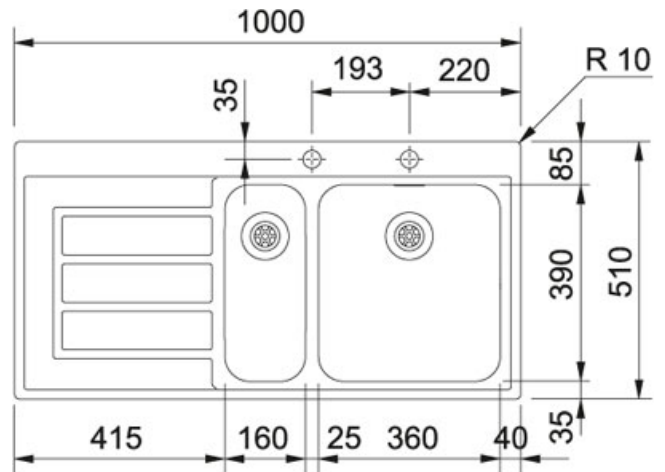

Epos EOX 651 Stainless Steel | 101.0150.794

FAMILY : Sinks | SERIE : Epos | MODEL : EOX 651 | FINISH : Stainless Steel | INSTALLATION TYPE : Inset

TECHNICAL DATA

Cabinet Size	600.00 mm
Length Overall	1,000.00 mm
Width Overall	510.00 mm
Length of large bowl	360.00 mm
Width of large bowl	390.00 mm
Depth of large bowl	175.00 mm
Length of small bowl	160.00 mm
Width of small bowl	390.00 mm
Depth of small bowl	120.00 mm
Cutout Length	984.00 mm
Cutout Width	494.00 mm
Cut-Out Template	No
Position of small bowl	Middle
Cutout radius	R: 10-20 mm
Opposite Configuration	101.0150.798

Epos EOX 651 Stainless Steel | 101.0150.794

FAMILY : **Sinks** | SERIE : **Epos** | MODEL : **EOX 651** | FINISH : **Stainless Steel** | INSTALLATION TYPE : **Inset**

SUGGESTED PRODUCTS

115.0061.579

112.0052.536
