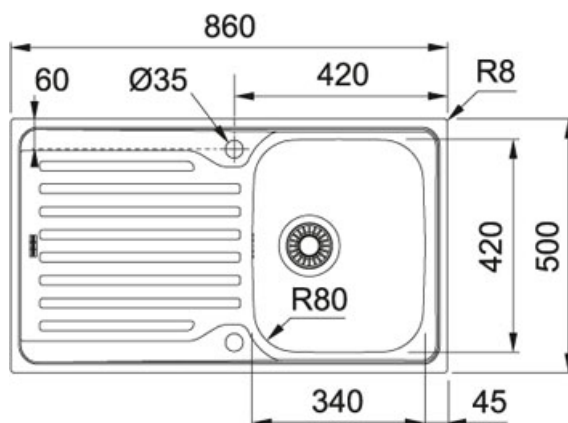

Stainless Steel | 101.0453.776

FAMILY : Sinks | SERIE : Antea | MODEL : AZN 611-86 | FINISH : Stainless Steel

TECHNICAL DATA

Length Overall	860.00 mm
Width Overall	500.00 mm
Length of large bowl	340.00 mm
Width of large bowl	420.00 mm
Depth of large bowl	160.00 mm
Cutout Length	840.00 mm
Cutout Width	480.00 mm
Cut-Out Template	No

FAMILY : Sinks | SERIE : Antea | MODEL : AZN 611-86 | FINISH : Stainless Steel

SUGGESTED PRODUCTS

115.0311.211

115.0311.215

112.0059.946

134.0473.235
