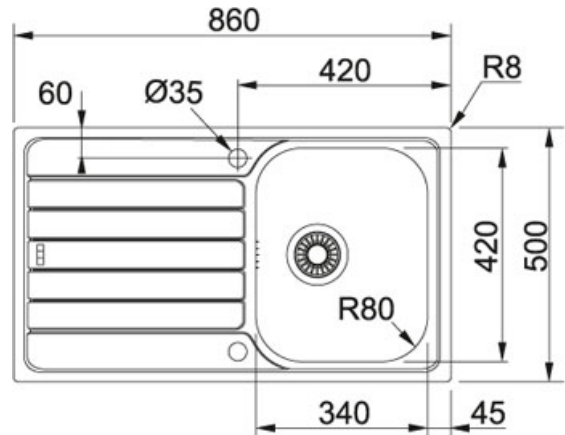

Stainless Steel | 101.0488.036

FAMILY : Sinks | FINISH : Stainless Steel | INSTALLATION TYPE : Inset | SERIE : Spark | MODEL : SKX 611-86

TECHNICAL DATA

Cabinet Size	450.00 mm
Length Overall	860.00 mm
Width Overall	500.00 mm
Length of large bowl	340.00 mm
Width of large bowl	420.00 mm
Depth of large bowl	160.00 mm
Cutout Length	840.00 mm
Cutout Width	480.00 mm
Cutout radius	R: 10 mm
Position of Drainer	Reversible

FAMILY : Sinks | FINISH : Stainless Steel | INSTALLATION TYPE : Inset | SERIE : Spark | MODEL : SKX 611-86

SUGGESTED PRODUCTS

115.0311.211

115.0311.215

134.0473.235

112.0059.946
