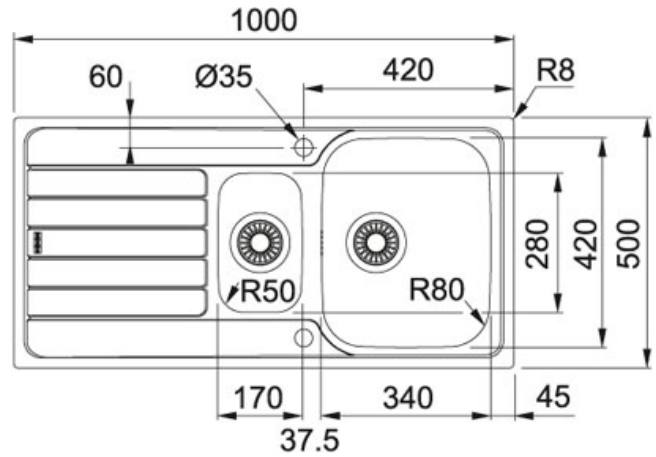

Stainless Steel | 101.0488.039

FAMILY : Sinks | FINISH : Stainless Steel | INSTALLATION TYPE : Inset | SERIE : Spark | MODEL : SKX 651

TECHNICAL DATA

Cabinet Size	600 mm (800 mm if next to the wall) mm
Length Overall	1,000.00 mm
Width Overall	500.00 mm
Length of large bowl	340.00 mm
Width of large bowl	420.00 mm
Depth of large bowl	160.00 mm
Length of small bowl	172.00 mm
Width of small bowl	320.00 mm
Depth of small bowl	90.00 mm
Cutout Length	980.00 mm
Cutout Width	480.00 mm
Position of Drainer	Reversible
Position of small bowl	Middle
Cabinet Size	600 mm (800 mm if next to the wall)
Cut-Out Template	No

FAMILY : Sinks | FINISH : Stainless Steel | INSTALLATION TYPE : Inset | SERIE : Spark | MODEL : SKX 651

SUGGESTED PRODUCTS

115.0311.211

115.0311.215

134.0473.235

112.0052.536
