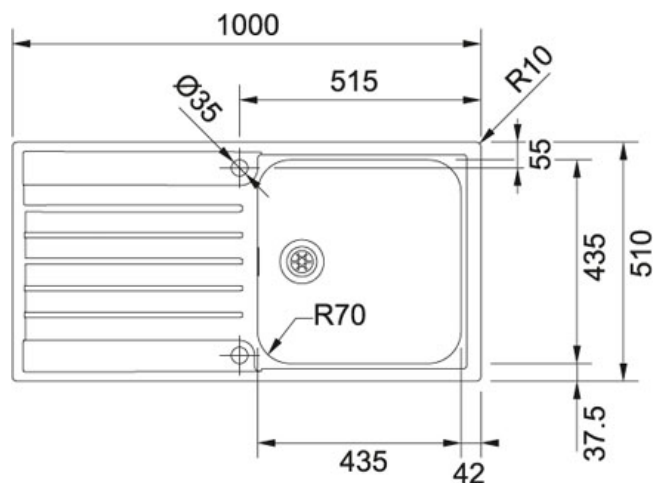

## Stainless Steel | 101.0527.355

FAMILY : Sinks | SERIE : Argos | MODEL : AGX 611-100 | FINISH : Stainless Steel | INSTALLATION TYPE : Inset

A versatile durable design that's easy to install with Slimfix clips, the Argos stainless steel sink is the epitome of Swiss style.

### TECHNICAL DATA

Cabinet Size	550.00 mm
Length Overall	1,000.00 mm
Width Overall	510.00 mm
Length of large bowl	435.00 mm
Width of large bowl	435.00 mm
Depth of large bowl	180.00 mm
Cutout Width	494.00 mm
Cutout radius	R: 10 mm
Cutout Length	984.00 mm
Position of Drainer	Reversible