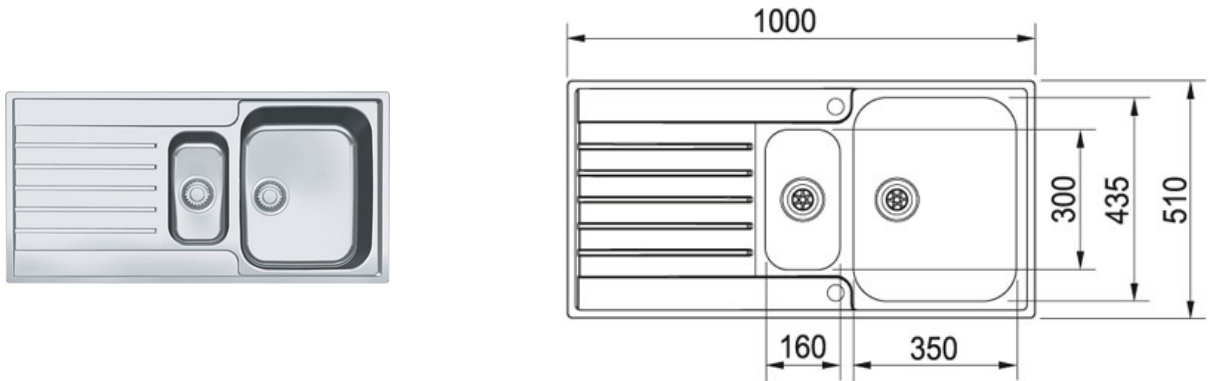

Stainless Steel | 101.0527.356

FAMILY : Sinks | SERIE : Argos | MODEL : AGX 651 | FINISH : Stainless Steel | INSTALLATION TYPE : Inset

A versatile durable design that's easy to install with Slimfix clips, the Argos stainless steel sink is the epitome of Swiss style.

TECHNICAL DATA

Position of small bowl	Reversible
Width of large bowl	435.00 mm
Cabinet Size	600.00 mm
Depth of small bowl	120.00 mm
Length of small bowl	160.00 mm
Cut-Out Template	No
Length Overall	1,000.00 mm
Length of large bowl	350.00 mm
Cutout Width	480.00 mm
Cabinet Size	60
Width Overall	510.00 mm
Depth of large bowl	175.00 mm
Position of Drainer	Reversible
Width of small bowl	300.00 mm
Cutout Length	980.00 mm

FAMILY : Sinks | SERIE : Argos | MODEL : AGX 651 | FINISH : Stainless Steel | INSTALLATION TYPE : Inset

SUGGESTED PRODUCTS

115.0311.211

115.0311.215

134.0473.235

112.0052.536

133.0026.896
