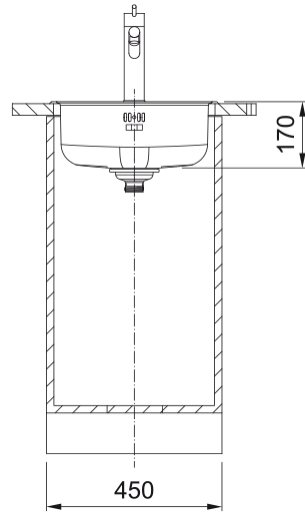

Rotondo RBX 610 | 101.0693.443

Technical Data

Product Information

Sink type	Bowl (no drainer)
Type of material	Stainless steel
Number of bowls	1
Color	Steel
Finish	Stainless steel brushed

Dimensions

External size: right to left	435.0
External size: front to back	435.0
Bowl 1 size: right to left	379.0
Bowl 1 size: front to back	379.0
Bowl 1: depth	170.0

Installation

Minimum cabinet size	45 cm

Product specifications

Installation type	Inset
Installation type	Undermount
Waste outlet	3 1/2"
Position of drainer	No drainer

Product Identification

Product brand	FRANKE
Product family	None
Model range	Rondo
Approval logo	UKCA
Approval logo	CE

Properties

Drainers number	No drainer
Product reversibility	No