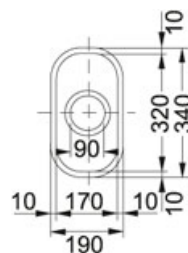

Ariane ARX 110-17 Stainless Steel | 112.0154.911

FAMILY : **Sinks** | SERIE : **Ariane** | MODEL : **ARX 110-17** | FINISH : **Stainless Steel** | INSTALLATION TYPE : **Undermount**

TECHNICAL DATA

Cabinet Size	300.00 mm
Length Overall	190.00 mm
Width Overall	340.00 mm
Cut-Out Template	Yes
Download Cut-Out Template	Click here
Bowl Length	170.00 mm
Bowl Width	320.00 mm
Bowl Depth	130.00 mm