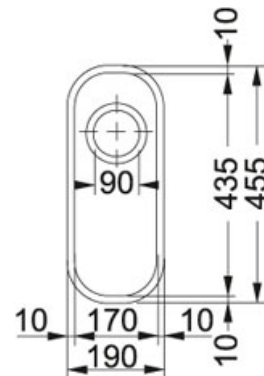

Ariane ARX 110-17 D Stainless Steel | 112.0154.958

FAMILY : Sinks | SERIE : Ariane | MODEL : ARX 110-17 D | FINISH : Stainless Steel | INSTALLATION TYPE : Undermount

TECHNICAL DATA

Cabinet Size	300.00 mm
Length Overall	190.00 mm
Width Overall	445.00 mm
Bowl Length	170.00 mm
Bowl Width	435.00 mm
Bowl Depth	130.00 mm
Cut-Out Template	Yes
Download Cut-Out Template	Click here

Ariane ARX 110-17 D Stainless Steel | 112.0154.958

FAMILY : Sinks | SERIE : Ariane | MODEL : ARX 110-17 D | FINISH : Stainless Steel | INSTALLATION TYPE : Undermount

SUGGESTED PRODUCTS

115.0049.980

115.0051.538