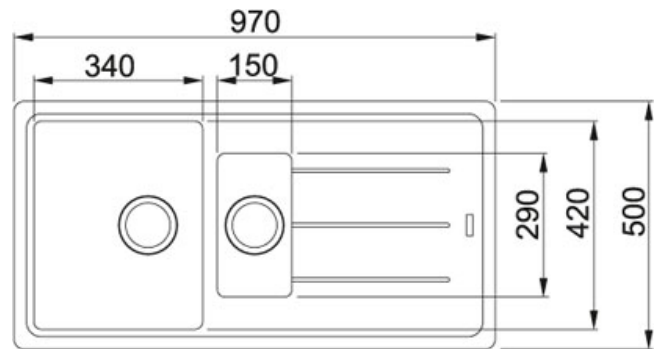

Basis BFG 651 Fraganite Coffee | 114.0253.257

FAMILY : Sinks | SERIE : Basis | MODEL : BFG 651 | FINISH : Fraganite Coffee | INSTALLATION TYPE : Inset

TECHNICAL DATA

Cabinet Size	600.00 mm
Length Overall	970.00 mm
Width Overall	500.00 mm
Length of large bowl	340.00 mm
Width of large bowl	420.00 mm
Depth of large bowl	200.00 mm
Length of small bowl	150.00 mm
Width of small bowl	290.00 mm
Depth of small bowl	100.00 mm
Cutout Length	950.00 mm
Cutout Width	480.00 mm
Cut-Out Template	No
Position of Drainer	Reversible
Position of small bowl	Reversible
Cabinet Size	60