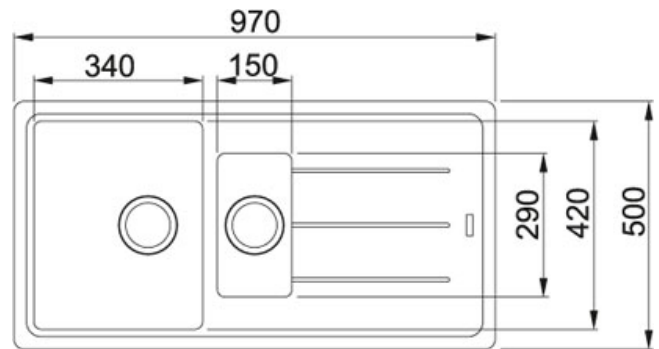

Basis BFG 651 Fraganite Onyx | 114.0253.258

FAMILY : Sinks | SERIE : Basis | MODEL : BFG 651 | FINISH : Fraganite Onyx | INSTALLATION TYPE : Inset

TECHNICAL DATA

Cabinet Size	600.00 mm
Length Overall	970.00 mm
Width Overall	500.00 mm
Length of large bowl	340.00 mm
Width of large bowl	420.00 mm
Depth of large bowl	200.00 mm
Length of small bowl	150.00 mm
Width of small bowl	290.00 mm
Depth of small bowl	100.00 mm
Cutout Length	950.00 mm
Cutout Width	480.00 mm
Cut-Out Template	No
Position of Drainer	Reversible
Position of small bowl	Reversible
Cabinet Size	60