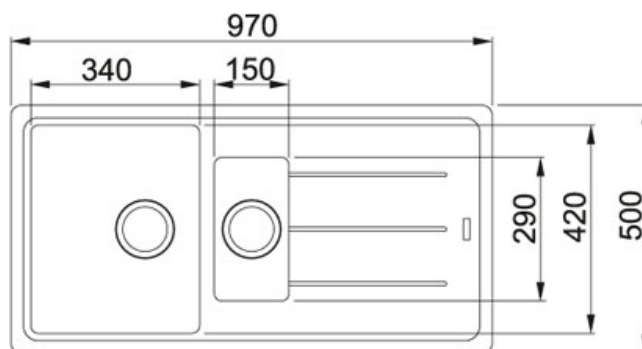

Basis BFG 651 Fraganite Polar White | 114.0253.259

FAMILY : Sinks | SERIE : Basis | MODEL : BFG 651 | FINISH : Fraganite Polar White | INSTALLATION TYPE : Inset

TECHNICAL DATA

Cabinet Size	600.00 mm
Length Overall	970.00 mm
Width Overall	500.00 mm
Length of large bowl	340.00 mm
Width of large bowl	420.00 mm
Depth of large bowl	200.00 mm
Length of small bowl	150.00 mm
Width of small bowl	290.00 mm
Depth of small bowl	100.00 mm
Cutout Length	950.00 mm
Cutout Width	480.00 mm
Cut-Out Template	No
Position of Drainer	Reversible
Position of small bowl	Reversible
Cabinet Size	60

Basis BFG 651 Fraganite Polar White | 114.0253.259

FAMILY : **Sinks** | SERIE : **Basis** | MODEL : **BFG 651** | FINISH : **Fragranite Polar White** | INSTALLATION TYPE : **Inset**

SUGGESTED PRODUCTS

114.0253.257