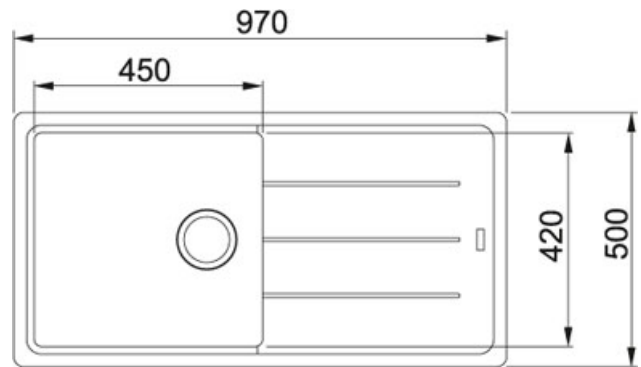

Basis BFG 611-97 Fraganite Onyx | 114.0284.679

FAMILY : Sinks | SERIE : Basis | MODEL : BFG 611-97 | FINISH : Fraganite Onyx | INSTALLATION TYPE : Inset

TECHNICAL DATA

Cabinet Size	600.00 mm
Length Overall	970.00 mm
Width Overall	500.00 mm
Length of large bowl	450.00 mm
Width of large bowl	420.00 mm
Depth of large bowl	200.00 mm
Cutout Length	950.00 mm
Cutout Width	480.00 mm
Cut-Out Template	No
Position of Drainer	Reversible
Cabinet Size	60

Basis BFG 611-97 Fraganite Onyx | 114.0284.679

FAMILY : Sinks | SERIE : Basis | MODEL : BFG 611-97 | FINISH : Fraganite Onyx | INSTALLATION TYPE : Inset

SUGGESTED PRODUCTS

114.0284.677

114.0284.678

112.0059.946