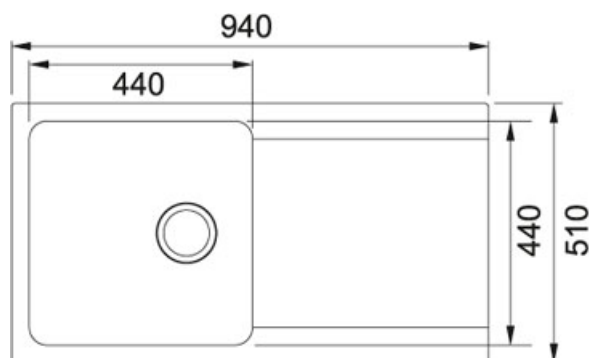

Orion OID 611-94 Tectonite Polar White | 114.0316.205

FAMILY : Sinks | SERIE : Orion | MODEL : **OID 611-94** | FINISH : Tectonite Polar White | INSTALLATION TYPE : Inset

TECHNICAL DATA

Cabinet Size	600.00 mm
Length Overall	940.00 mm
Width Overall	510.00 mm
Length of large bowl	440.00 mm
Width of large bowl	440.00 mm
Depth of large bowl	180.00 mm
Cutout Length	920.00 mm
Cutout Width	490.00 mm
Cut-Out Template	No
Position of Drainer	Reversible

Orion OID 611-94 Tectonite Polar White | 114.0316.205

FAMILY : Sinks | SERIE : Orion | MODEL : **OID 611-94** | FINISH : **Tectonite Polar White** | INSTALLATION TYPE : **Inset**

SUGGESTED PRODUCTS

114.0316.206