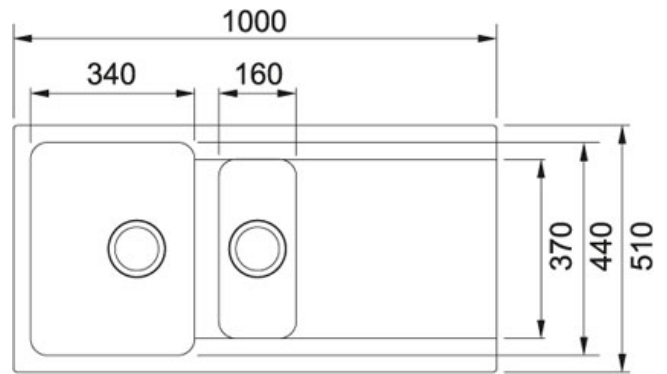

Orion OID 651 Tectonite Carbon Black | 114.0316.242

FAMILY : Sinks | SERIE : Orion | MODEL : OID 651 | FINISH : Tectonite Carbon Black | INSTALLATION TYPE : Inset

TECHNICAL DATA

Cabinet Size	600.00 mm
Length Overall	1,000.00 mm
Width Overall	510.00 mm
Length of large bowl	340.00 mm
Width of large bowl	440.00 mm
Depth of large bowl	180.00 mm
Length of small bowl	160.00 mm
Width of small bowl	370.00 mm
Depth of small bowl	140.00 mm
Cutout Length	980.00 mm
Cutout Width	490.00 mm
Cut-Out Template	No
Position of Drainer	Reversible
Position of small bowl	Reversible