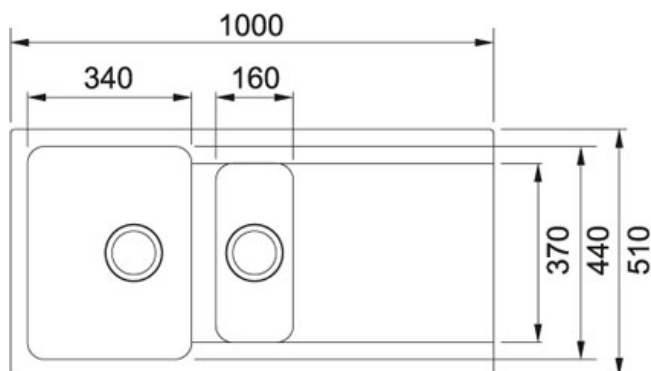

Orion OID 651 Tectonite Polar White | 114.0316.243

FAMILY : Sinks | SERIE : Orion | MODEL : OID 651 | FINISH : Tectonite Polar White | INSTALLATION TYPE : Inset

TECHNICAL DATA

Cabinet Size	600.00 mm
Length Overall	1,000.00 mm
Width Overall	510.00 mm
Length of large bowl	340.00 mm
Width of large bowl	440.00 mm
Depth of large bowl	180.00 mm
Length of small bowl	160.00 mm
Width of small bowl	370.00 mm
Depth of small bowl	140.00 mm
Cutout Length	980.00 mm
Cutout Width	490.00 mm
Cut-Out Template	No
Position of Drainer	Reversible
Position of small bowl	Reversible

Orion OID 651 Tectonite Polar White | 114.0316.243

FAMILY : Sinks | SERIE : Orion | MODEL : **OID 651** | FINISH : **Tectonite Polar White** | INSTALLATION TYPE : **Inset**

SUGGESTED PRODUCTS

114.0316.244