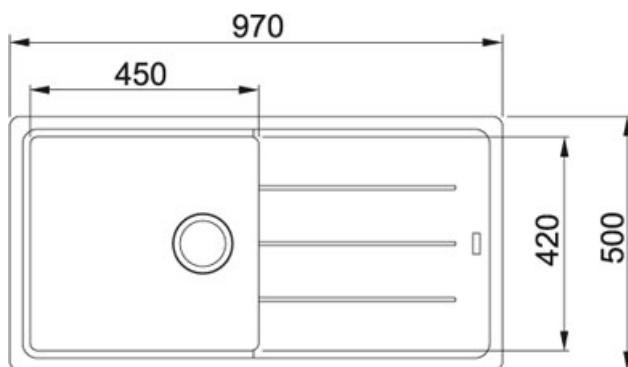

Basis BFG 611-97 Fraganite Stone Grey | 114.0484.967

FAMILY : Sinks | SERIE : Basis | MODEL : BFG 611-97 | FINISH : Fraganite Stone Grey | INSTALLATION TYPE : Inset

TECHNICAL DATA

Cabinet Size	600.00 mm
Length Overall	970.00 mm
Width Overall	500.00 mm
Length of large bowl	450.00 mm
Width of large bowl	420.00 mm
Depth of large bowl	200.00 mm
Cutout Length	950.00 mm
Cutout Width	480.00 mm
Cut-Out Template	No
Position of Drainer	Reversible
Cabinet Size	60