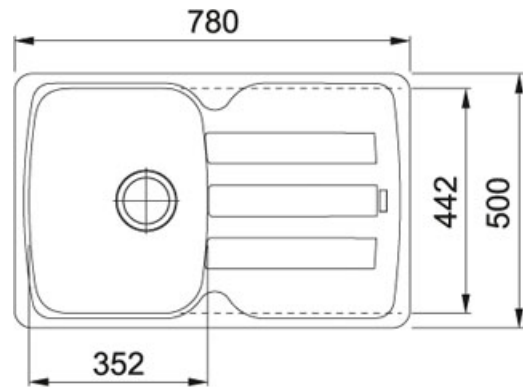

114.0532.312

FAMILY : Sinks | SERIE : Antea | MODEL : AZG 611-78 | INSTALLATION TYPE : Inset | FINISH : Polar White

TECHNICAL DATA

Cabinet Size	1 3/4"
Position of Drainer	Reversible
Length Overall	30 11/16"
Width Overall	19 11/16"
Cutout Length	29 15/16"
Cutout Width	480.00 mm
Length of large bowl	13 7/8"
Width of large bowl	17 3/8"
Depth of large bowl	210.00 mm
Cutout radius	R: 20 mm