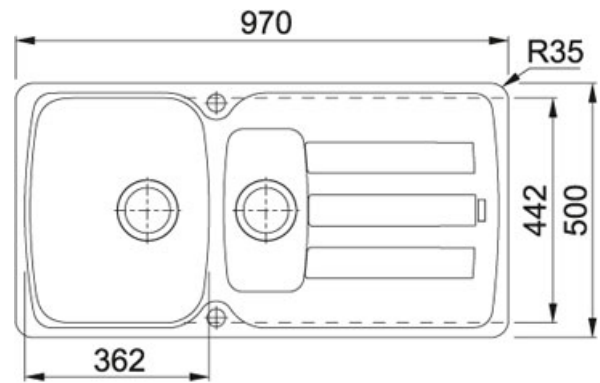

Fragranite Onyx | 114.0532.314

FAMILY : Sinks | SERIE : Antea | INSTALLATION TYPE : Inset | MODEL : AZG 651 | FINISH : Fragranite Onyx

TECHNICAL DATA

Cabinet Size	600.00 mm
Length Overall	970.00 mm
Width Overall	500.00 mm
Length of large bowl	430.00 mm
Width of large bowl	340.00 mm
Depth of large bowl	210.00 mm
Position of Drainer	Reversible
Length of small bowl	155.00 mm
Width of small bowl	310.00 mm
Depth of small bowl	115.00 mm
Cutout Length	950.00 mm
Cutout Width	480.00 mm
Cut-Out Template	No
Cutout radius	R: 20 mm

FAMILY : Sinks | SERIE : Antea | INSTALLATION TYPE : Inset | MODEL : AZG 651 | FINISH : Fragranite Onyx

SUGGESTED PRODUCTS

115.0311.211

115.0311.215

134.0473.235

112.0059.946
