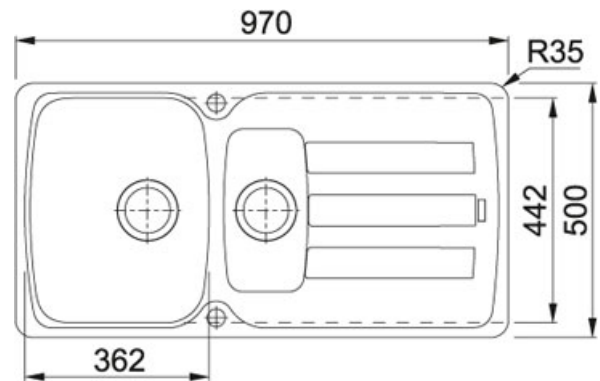

114.0532.315

FAMILY : Sinks | SERIE : Antea | INSTALLATION TYPE : Inset | MODEL : AZG 651 | FINISH : Polar White

#### TECHNICAL DATA

Cabinet Size	600.00 mm
Length Overall	960.00 mm
Width Overall	500.00 mm
Length of large bowl	352.00 mm
Width of large bowl	442.00 mm
Depth of large bowl	210.00 mm
Cut-Out Template	Yes
Position of Drainer	Reversible
Length of small bowl	155.00 mm
Width of small bowl	310.00 mm
Depth of small bowl	115.00 mm
Cutout radius	R: 20 mm