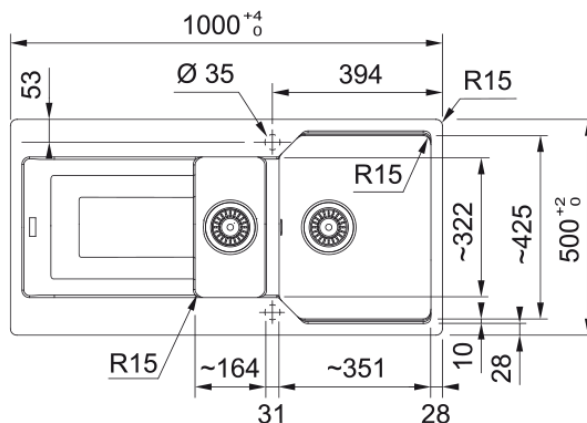

Urban UBG 651 Matt Black | 114.0689.390

Technical Data

Product Information

Sink type	Sink (w/ drainer)
Type of material	Granite
Number of bowls	1,5
Color	Matt black
Finish	None

Dimensions

External size: right to left	1000.0
External size: front to back	500.0
Bowl 1 size: right to left	351.0
Bowl 1 size: front to back	425.0
Bowl 1: depth	220.0
Bowl 2 size: right to left	164.0
Bowl 2 size: front to back	322.0
Bowl 2: depth	139.0
Cutout inset: right to left	980.0
Cutout inset: front to back	480.0

Installation

Minimum cabinet size	60 cm
----------------------	-------

Product specifications

Installation type	Inset
Waste outlet	3 1/2"
Position of drainer	Reversible drainer

Product Identification

Product brand	FRANKE
Product family	Maris
Model range	Urban
Approval logo	UKCA

Approval logo	CE
Properties	
Drainers number	1
Product reversibility	Yes
Tap ledge	No
Waste kit include	Yes
Waste kit type	Manual
Siphon included	No
Number of tap holes	2 - pre drilled