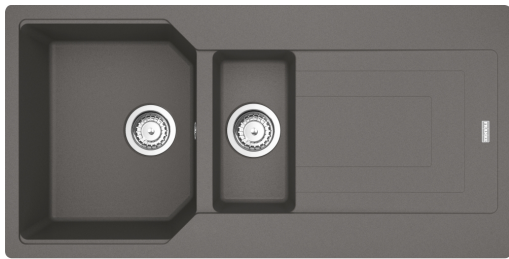

# Urban UBG 651 Stone Grey | 114.0689.391

### Product Information

Sink type	Sink (w/ drainer)
Type of material	Granite
Number of bowls	1,5
Color	Stone grey
Finish	None

### Product specifications

Installation type	Inset
Waste outlet	3 1/2"
Position of drainer	Reversible drainer