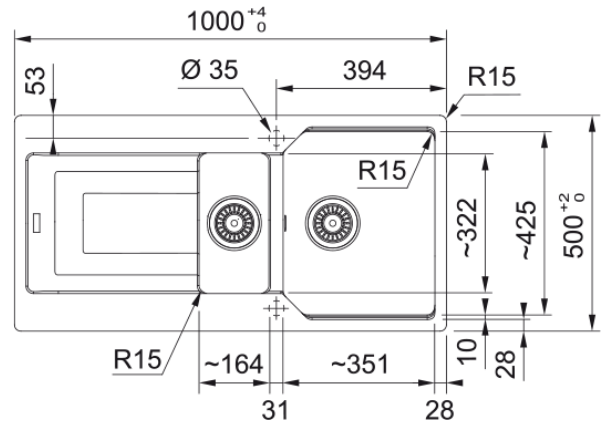

# Urban UBG 651 Stone Grey | 114.0689.391

## Technical Data

### Dimensions

External size: right to left	1000.0
External size: front to back	500.0
Bowl 1 size: right to left	351.0
Bowl 1 size: front to back	425.0
Bowl 1: depth	220.0
Bowl 2 size: right to left	164.0
Bowl 2 size: front to back	322.0
Bowl 2: depth	139.0
Cutout inset: right to left	980.0
Cutout inset: front to back	480.0

### Product specifications

Installation type	Inset
Waste outlet	3 1/2"
Position of drainer	Reversible drainer