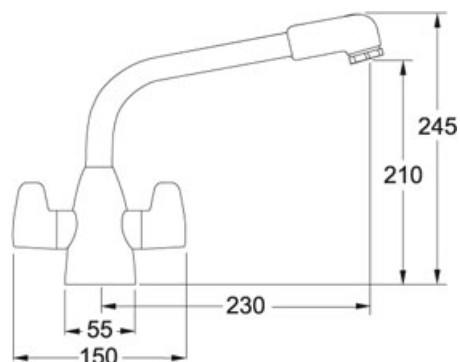

Davos Davos SilkSteel | 115.0046.695

FAMILY : Taps | SERIE : Davos | MODEL : Davos | FINISH : SilkSteel | INSTALLATION TYPE : Sink/Worktop

TECHNICAL DATA

Version	Bi-Flow Spout
Handle Width	150.00 mm
Height Overall	245.00 mm
Height to End of Spout	210.00 mm
Spout reach	230.00 mm
Hot Flow Rate at 0.3 bar	5 litres/min
Suitable for low pressure system	Yes
Type	Quarter Turn Ceramic Disc
Tap Operation	2 Handle mixer
Tap Pressure	Low Pressure